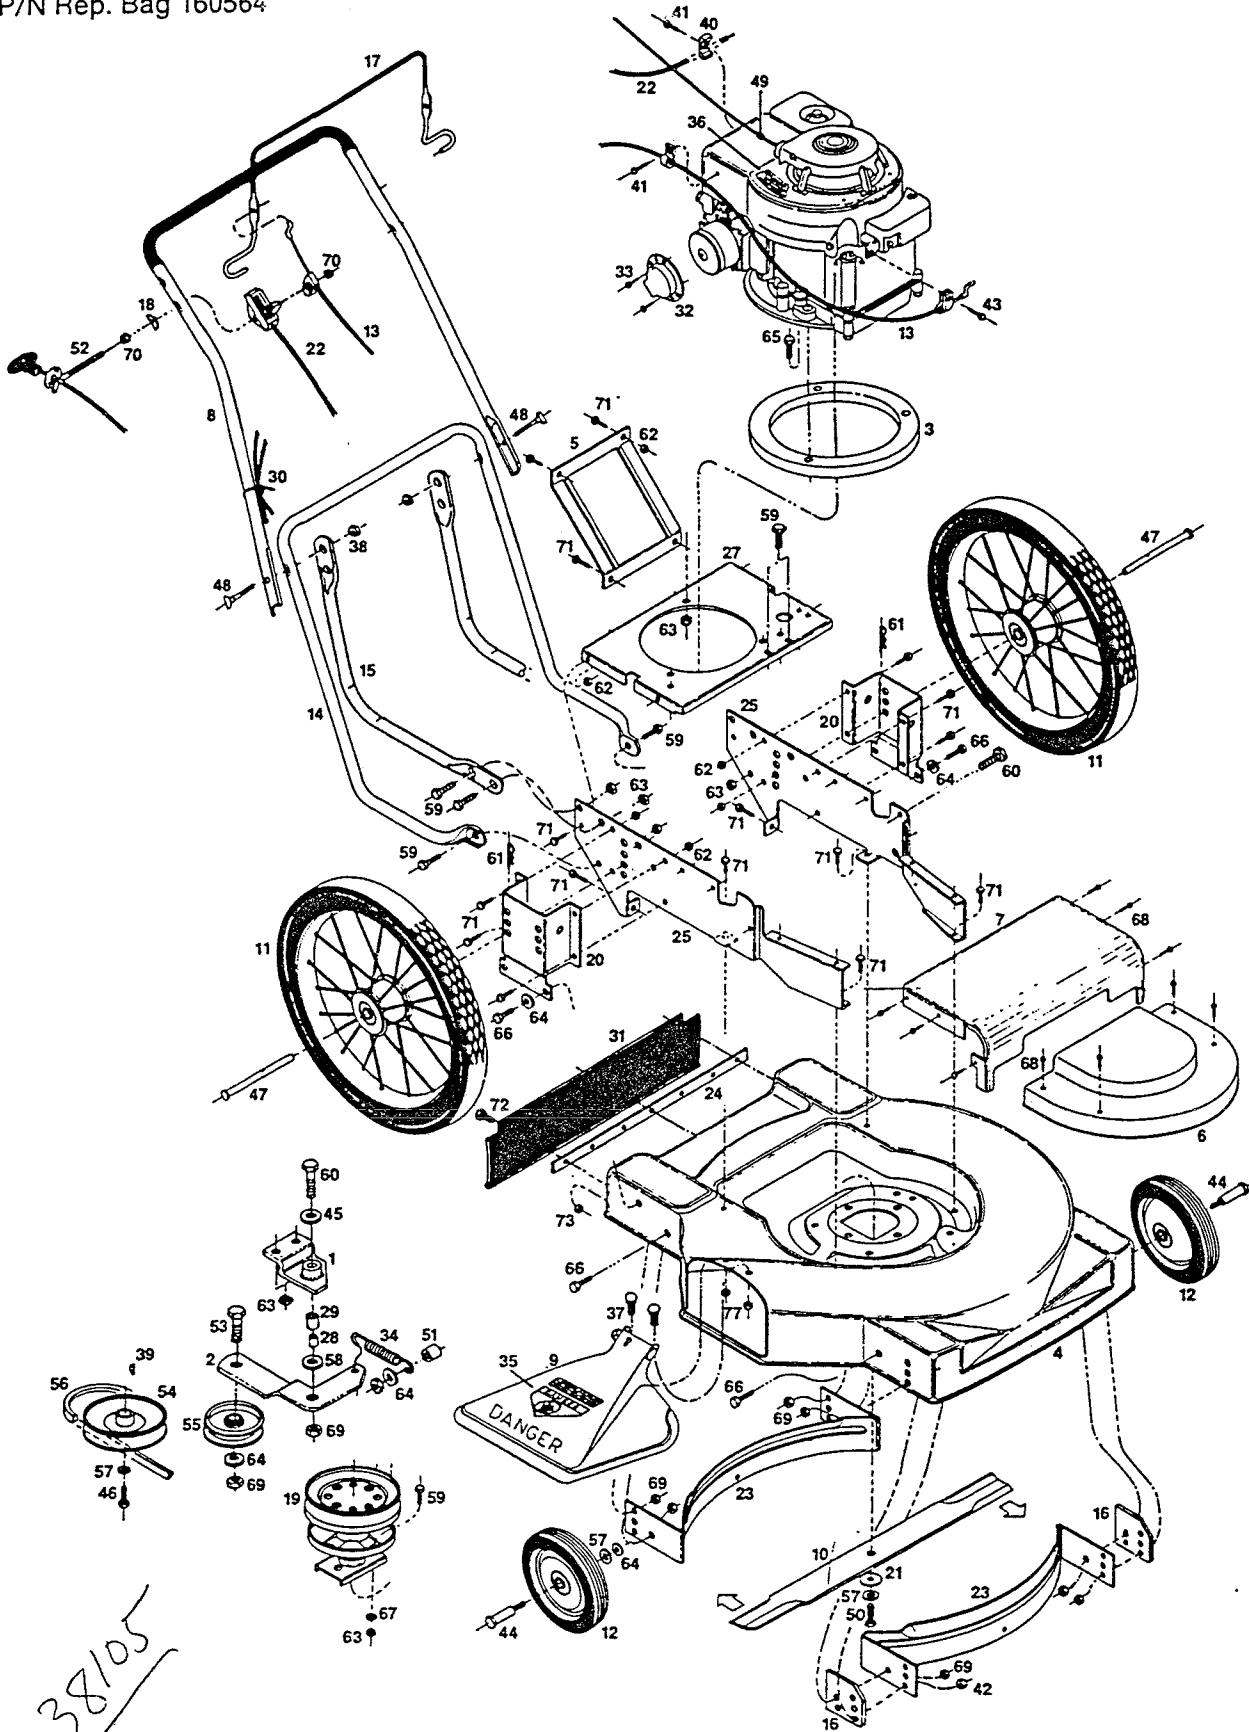

4.0 HP 22" JCP HIGH WHEEL ROTARY MOWER
MODEL 2108C
Grass Catcher Model GC-12
P/N 160572
P/N Rep. Bag 160564

**4.0 HP 22" JCP HIGH WHEEL ROTARY MOWER
MODEL 2108C**
Grass Catcher Model GC-12
P/N 160572
P/N Rep. Bag 160564