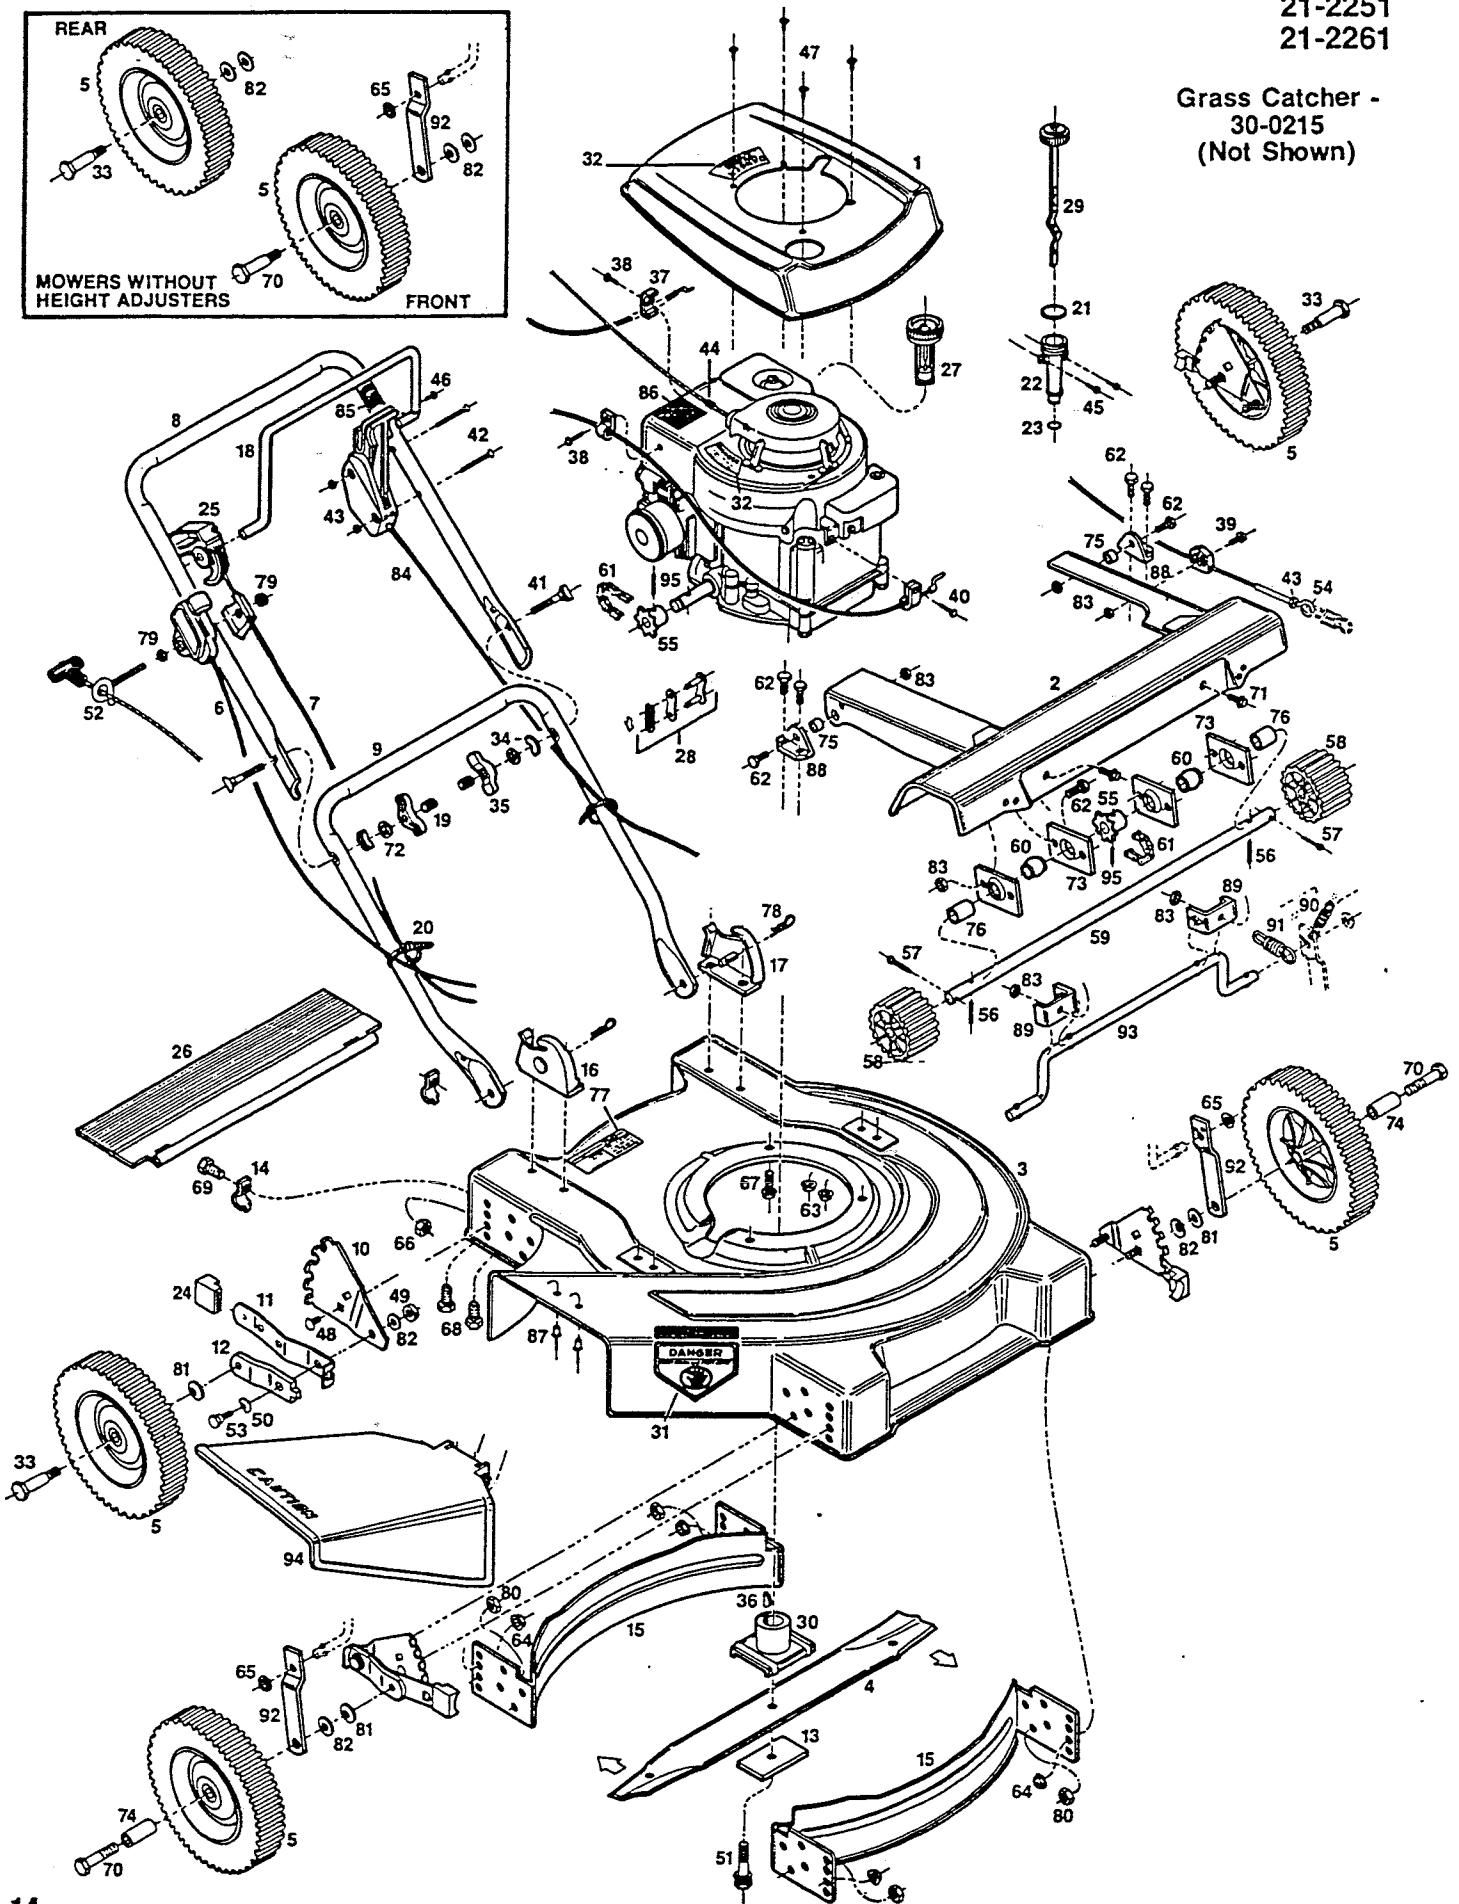

22" Self Propelled Rotary Mower

21-2251

21-2261

Grass Catcher -
30-0215
(Not Shown)

22" Self Propelled Rotary Mower

225565
225573

21-2251

21-2261

30-0215 Grass Catcher (Not Shown)

PARTS LIST

Index No.	Part No.	Description	Index No.	Part No.	Description
1	027987	Shroud - Steel •	47	152199	Self Tap Screw #6 x 1/2 •
2	028159	Cover Assembly w/o Ht. Adj.	48	152405	Bolt - Carriage 3/8-16 x 3/4 †
	028506	Cover Assembly w/ Ht. Adj.	49	152413	Washer - Plastic †
3	028639	Deck - 22"	50	152421	Spring Washer †
4	030353	Blade 22" Offset	51	152496	Blade Bolt
5		Wheel Assemblies •	52	152629	Rope Guide
	041095	Wheel - 8" Steel	53	153643	Shoulder Bolt - Ht. Adj. †
	498659	Wheel - 8" Plastic	54	153890	Eye Bolt
6	050633	Control - Throttle, Plastic	55	170142	Sprocket - 8 Tooth
7	050732	Control - Engine/Blade*	56	314096	Roll Pin 3/16 x 1-1/4
8	071092	Handle - Upper	57	317016	Cotter Pin 1/8 x 1
	071100	Handle - Upper, Cushioned	58	416693	Pinion
9	071563	Handle - Lower	59	417741	Shaft - w/o Ht. Adj.
10	090589	Back Plate - Ht. Adj. †		417766	Shaft - w/ Ht. Adj.
11	090613	Setting Lever - Ht. Adj. †	60	423319	Bearing - Spherical
12	090712	Wheel Lever - Ht. Adj. †	61	425306	Chain
13	106005	Washer - Blade Adapter	62	449587	Bolt - Hex Head 1/4-20 x 5/8
14	106914	Clip - Trailing Shield	63	451419	Nut - Top Lock Flange 1/4-20
15	106963	Baffle - Rear Standard, Front•	64	451492	Nut - Top Lock Flange 3/8-16
16	107086	Handle Bracket - R.H.	65	452250	Push Nut
17	107094	Handle Bracket - L.H.	66	452318	Nut - Nylon Insert #10-24
18	107367	Control - Engine/Blade Crossbar*	67	457168	Bolt - Thread Form 3/8-16 x 7/8
	107375	Ctrl - Engine/Blade Crossbar Cushioned •*	68	457499	Bolt - Thread Form 1/4-20
19	110064	Plastic Bolt Cap •	69	458687	Bolt - #10-24 x 1/2
20	110379	Cable Tie	70	459032	Wheel Bolt - Front w/ Ht. Adj.
21	110494	O-Ring •		459560	Wheel Bolt - Front w/o Ht. Adj.
22	111112	Oil Fill Tube •	71	459206	Bolt - Flange Head, 1/4-20 x 5/8
23	111120	O-Ring •	72	461665	Washer - 5/16 Shake
24	111260	Plastic Tip - Ht. Adj. †	73	463778	Bearing Plate
25	111526	Cable Actuator	74	468322	Spacer - Wheel
26	111609	Trailing Shield - 22" w/o Ht. Adj.*	75	468355	Spacer - Pivot
	111617	Trailing Shield - 22" w/ Ht. Adj.*	76	468397	Spacer - w/o Ht. Adj.
27	120014	Gas Gauge •		468405	Spacer - w/ Ht. Adj.
28	120295	Master Link #65	77	714170	Decal - Rating Plate
29	125237	Oil Dip Stick and Cap •	78	715011	Hitch Pin #3
30	126466	Blade Adapter	79	715037	Nut - Keps 1/4-20
31	144063	Decal - C.P.S.C. Danger	80	715086	Locknut Hex - 3/8-16
32	144204	Decal - Blade Warning	81	715409	Washer - Belleville 3/8 †
33	150060	Shoulder Bolt - Rear w/ Ht. Adj.	82	715417	Washer - 3/8 S.A.E.
	459552	Shoulder Bolt - Rear w/o Ht. Adj.	83	715508	Nut - Top Lock 1/4-20
34	150201	Washer - Curved 5/16	84	749572	Control - Ground Drive
35	150235	Wingnut 5/16-18	85	760074	Decal - Engine Control
36	150276	Woodruff Key #6	86	760330	Decal - Starting Instructions
37	150318	Cable Clamp	87	764290	Rivet - Pop 3/16
38	150623	Screw Hex Head Sht. Metal #10 x 5/8	88	769067	Bracket - Pinion Tube
39	151522	Bolt #10-24 x 3/8	89	771691	Bracket
40	151613	Bolt - Hex Head Sems	90	775817	Spring - Pinion Ass'y
41	151936	Bolt - Curved Head Sq.	91	775858	Spring - Drive Control
42	151944	Bolt - Oval Head Machine, #10-24 x 2	92	778696	Actuator Arm
43	151985	Nut - Hex #10-24	93	783597	Rod - Engagement w/o Ht. Adj.
44	152074	Rope Stop		783613	Rod - Engagement w/ Ht. Adj.
45	152082	Shoulder Screw - Oil Dip Stick •	94	463950	Deflector Assembly*
46	152181	Screw - Bail Retaining	95	715193	Roll Pin 3/16 x 1

• Optional Equipment

† Indicates Model 22-2261 only