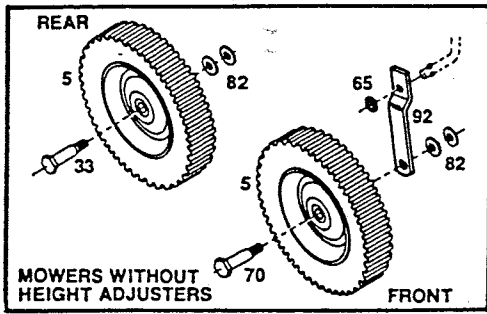

22" Self Propelled Rotary Mower

21-2251

21-2261

Grass Catcher -
30-0215
(Not Shown)

22" Self Propelled Rotary Mower

225565
225573

21-2251

21-2261