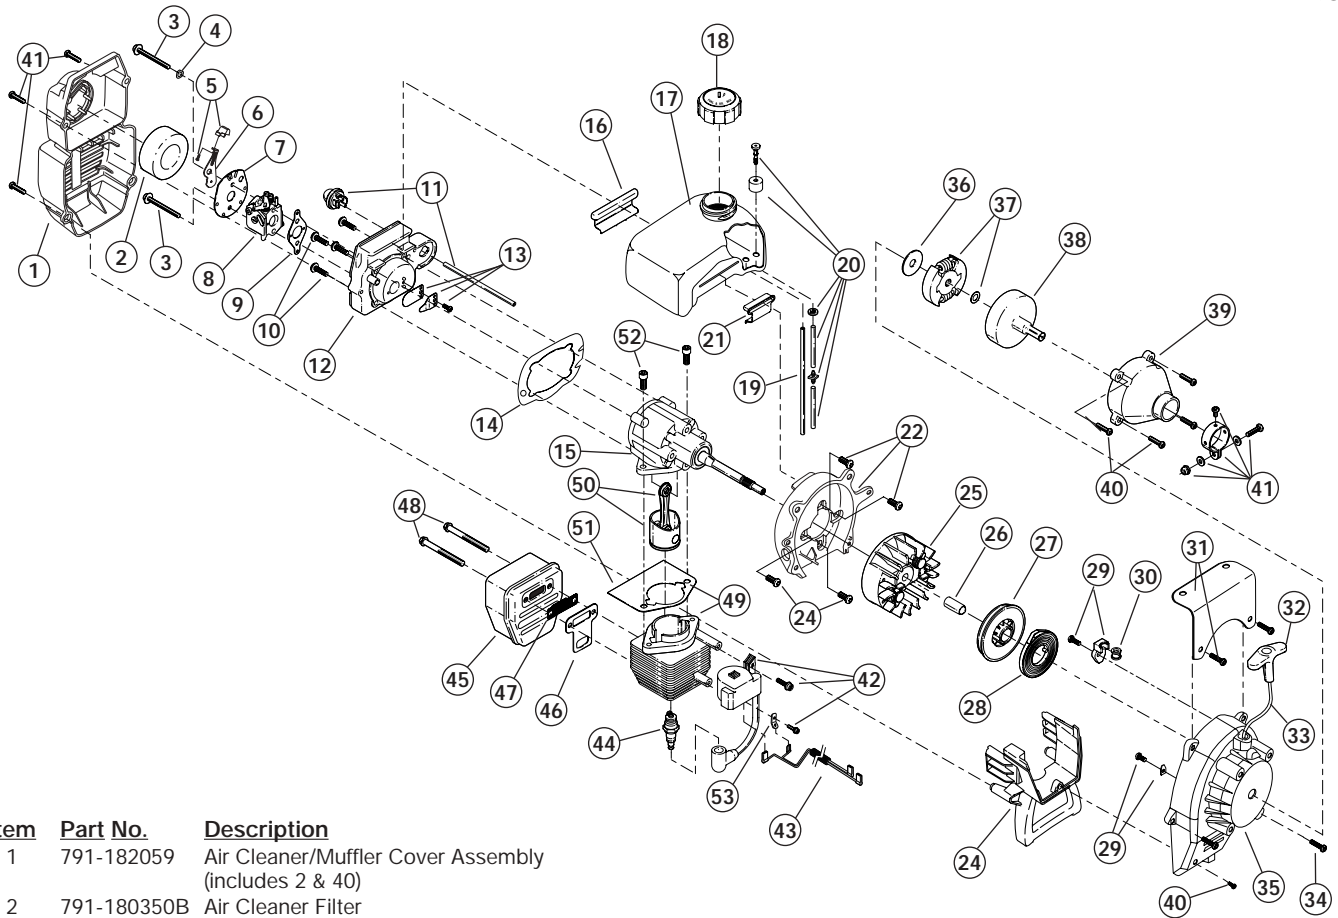

ENGINE PARTS - MODEL YM CULTIVATOR 2-CYCLE GAS CULTIVATOR

21A-121R 700

Item	Part No.	Description
1	791-182059	Air Cleaner/Muffler Cover Assembly (includes 2 & 40)
2	791-180350B	Air Cleaner Filter
3	791-180351	Carburetor Mounting Screw Assembly
4	791-180226	Wavey Washer
5	791-182161	Choke Knob & Screw
6	753-04418	Choke Lever Assembly (includes 5)
7	753-04419	Choke Lever & Plate (includes 6)
8	753-04333	Carburetor Assembly (includes 9 & 20)
9	791-610675	Carburetor Gasket
10	791-181860	Carb Mount Screw
11	791-683974B	Primer and Hose Assembly
12	753-1196	Carb Mount Assembly (includes 10 & 13)
13	791-684451	Reed Assembly
14	753-1208	Carburetor Mount Gasket
15	753-04369	Crank Case Service Assembly (includes 10 & 23)
16	791-612134	Rear Mounting Pad
17	753-04306	Fuel Tank Assembly (includes 18-20)
18	791-182438	Fuel Cap Assembly
19	791-181086	Fuel Return Line
20	791-682039	Fuel Line Assembly
21	791-145308	Front Mounting Pad
22	791-683065	Shroud Assembly
23	791-181861	Shroud Screw
24	791-182064	Shroud Extension and Stand (includes 40)
25	791-182736	Flywheel Assembly
26	791-181065	Spacer
27	753-04232	Recoil Pulley Assembly
28	791-613102	Spring
29	791-180930	Pulley Retainer Assembly
30	791-611061	Rope Guide
31	791-180317	Fuel Tank Guard Assembly
32	791-181079	Pull Handle
33	791-613103	Rope
34	791-181912	Housing Screw