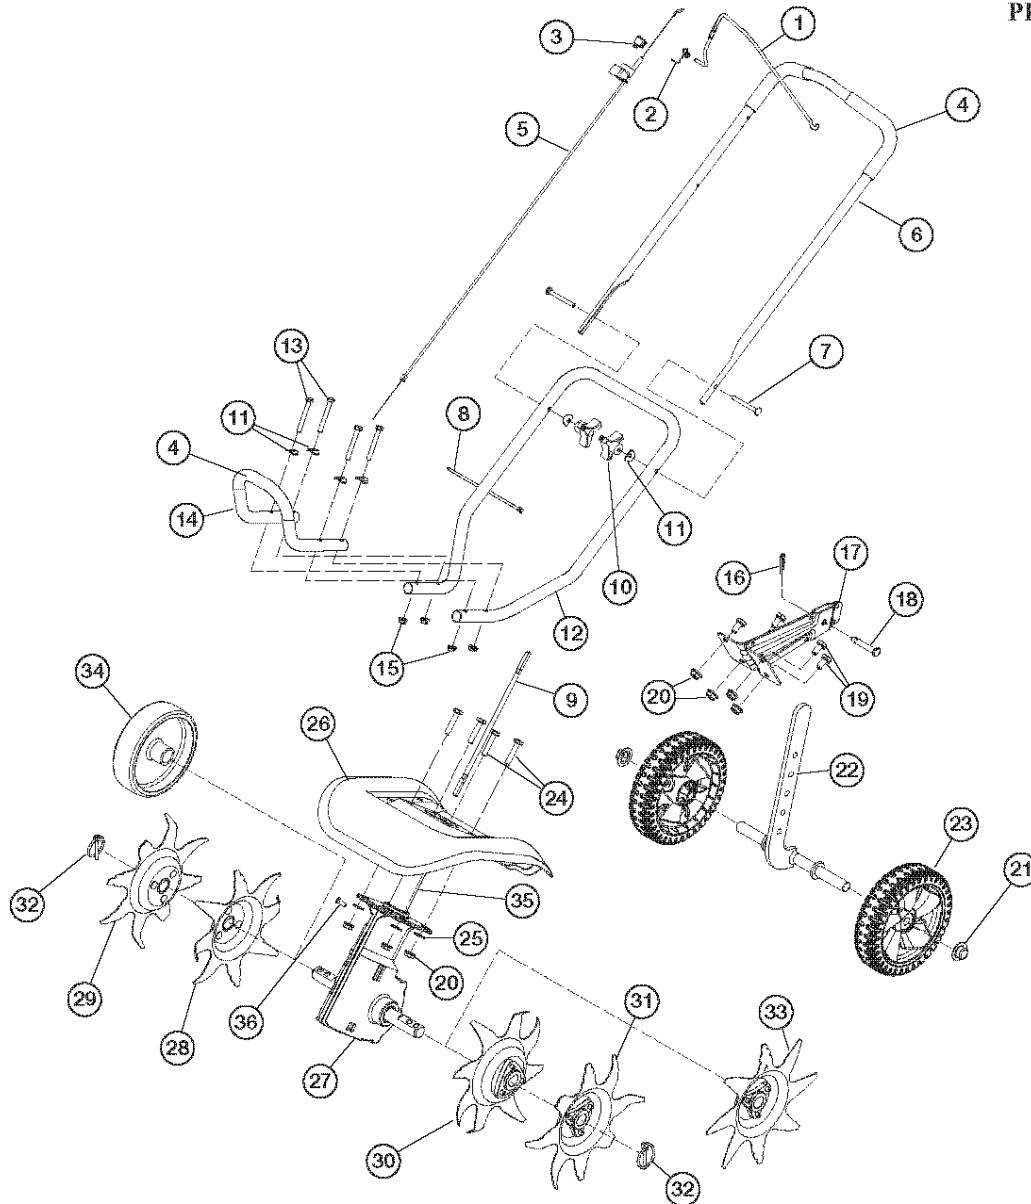

* Parts not shown

BOOM AND CULTIVATOR PARTS - MODEL TB144

4-CYCLE GAS CULTIVATOR

PPN- 21AT144R766

Item	Part No.	Description	Item	Part No.	Description
1	753-04042	Trottle Control	19	753-04060	Cap Screw
2	753-04043	Torsion Spring	20	753-04061	Lock Nut
3	791-182405	On/Off Switch	21	753-04062	Cap Push
4	753-04044	Foam Grip	22	753-04063	Wheel Support Bracket Assembly
5	753-04496	Throttle Cable	23	753-04501	Wheel
6	753-04498	Upper Handle	24	753-04065	Cap Screw
7	791-182899	Bolt	25	791-182678	Washer
8	753-04049	Cable Tie	26	753-04502	Tine Shield
9	753-04499	Flex Shaft	27	753-04075	Gear Box Assembly
10	753-182677	Knob	28	753-04074	Inner Tine (right side)
11	753-04052	Shoulder Washer	29	753-04073	Outer Tine (right side)
12	753-04053	Lower Handle	30	753-04072	Inner Tine (left side)
13	753-04054	Screw	31	753-04071	Outer Tine (left side)
14	753-04055	Front Handle	32	753-04070	Click Pin
15	753-04056	Lock Nut	33	753-04069	Edger Tine
16	753-04057	Cotter Pin	34	753-04068	Edger Wheel
17	753-04058	Tailpiece Bracket Assembly	35	753-04076	Drive Shaft Housing
18	753-04059	Clevis Pin	36	753-04077	Anti Rotation Screw