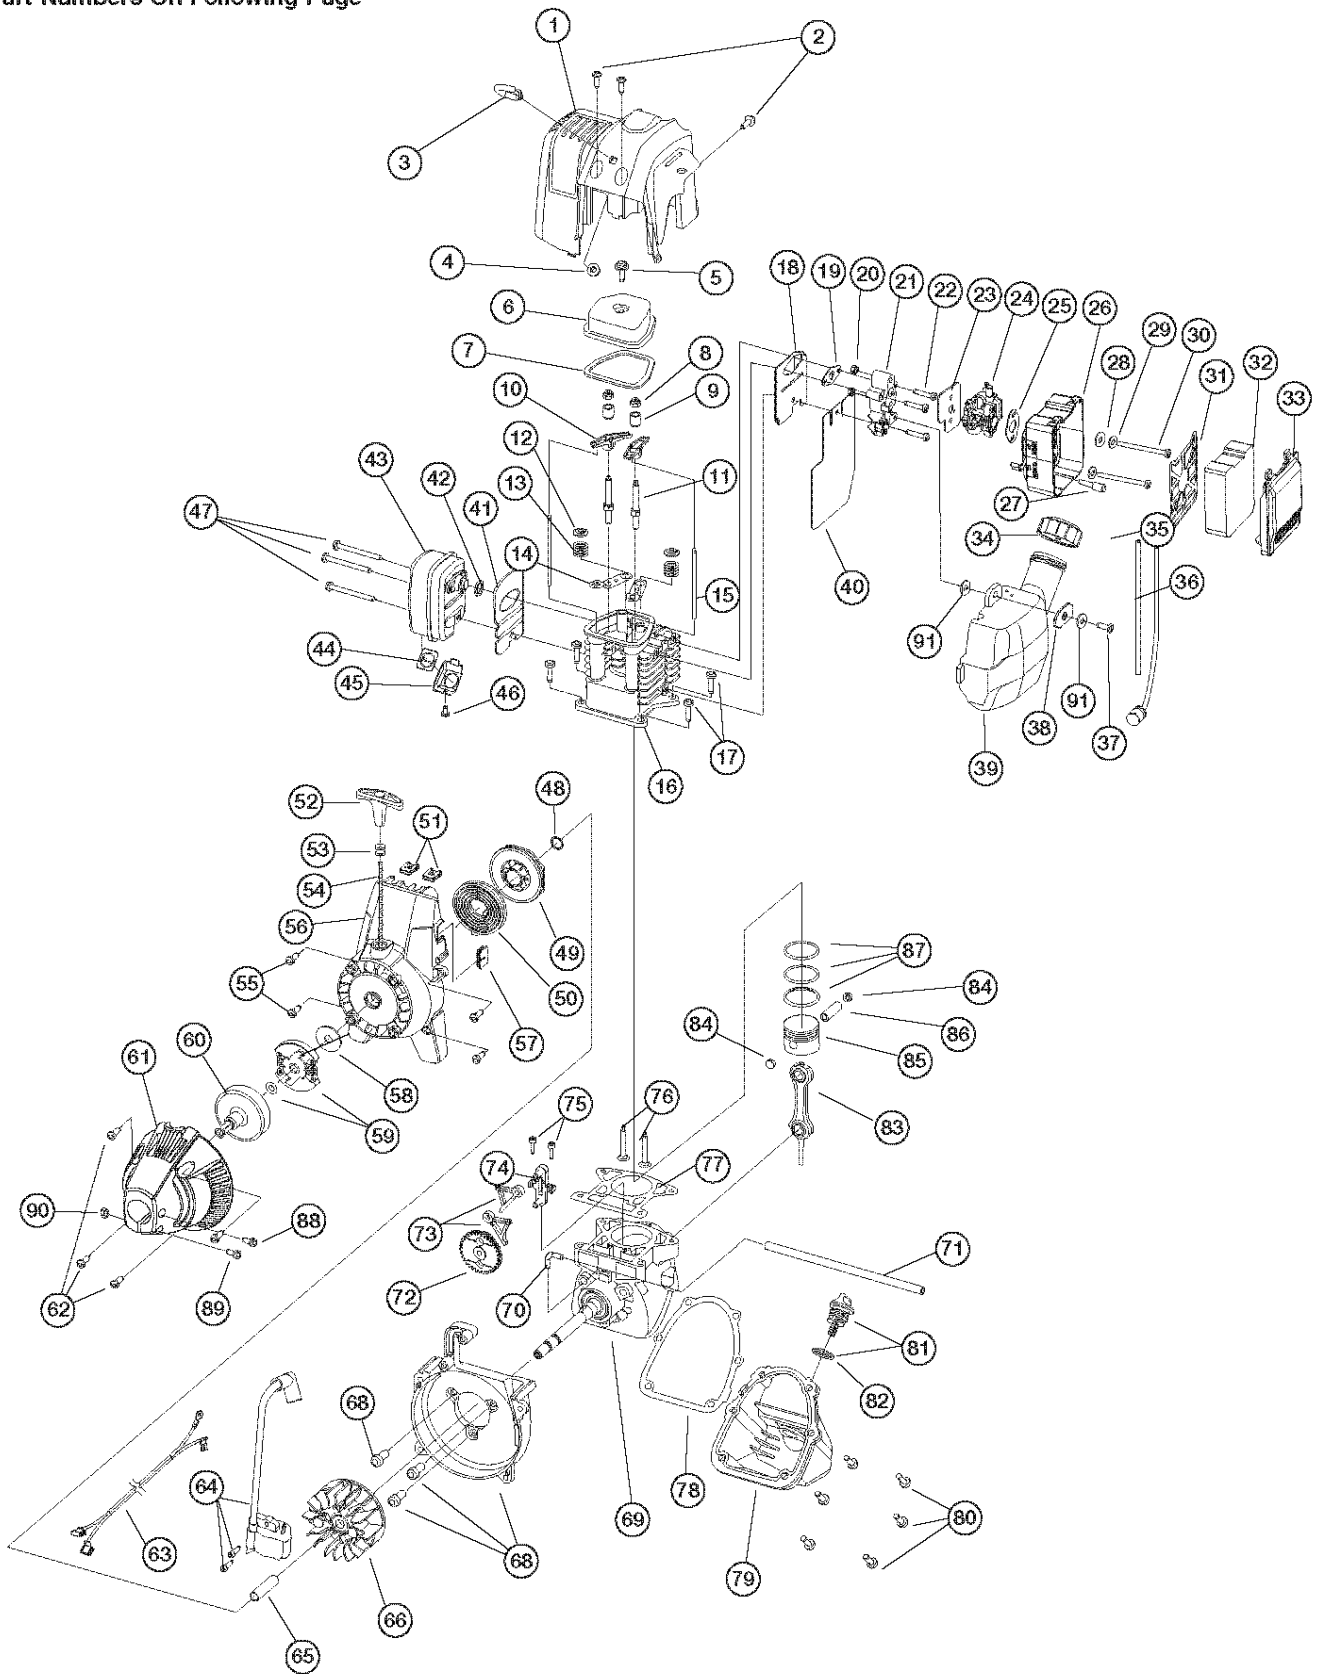

ENGINE PARTS - MODEL TB144 4-CYCLE GAS CULTIVATOR

PPN- 21AT144R766

Part Numbers On Following Page

ENGINE PARTS - MODEL TB144
4-CYCLE GAS CULTIVATOR
PPN- 21AT144R766

*Red Starter Housing = 753-04910

<u>Item</u>	<u>Part No.</u>	<u>Description</u>	<u>Item</u>	<u>Part No.</u>	<u>Description</u>
1	753-04028	Engine Cover	48	753-04288	Palnut
2	791-182339	Engine Cover Screws	49	753-1199	Recoil Pulley
3	791-182651	Starter Rope Eyelet	50	753-04286	Recoil Spring
4	791-182652	Eyelet Nut	51	791-182366	Nut Clip
5	791-181025	Valve Cover Screw	52	791-181079	Pull Handle
6	791-182098	Valve Cover	53	791-611061	Rope Guide
7	791-182099	Valve Cover Gasket	54	791-613103	Rope
8	791-182340	Rocker Adjustment Nut	55	791-181020	Starter Housing Screw
9	791-182101	Rocker Arm Pivot	56	791-182662	Starter Housing Assembly (includes 48-55)
10	791-182100	Rocker Arm	57	791-182537	Wire Grommet
11	791-182341	Rocker Arm Stud	58	791-182368	Clutch Washer
12	791-182103	Valve Spring Retainer	59	753-1238	Clutch with Washer
13	791-181038	Valve Spring	60	791-153592	Clutch Drum
14	791-182102	Push Rod Guide	61	753-1239	Clutch Cover
15	791-181033	Push Rod	62	791-181345	Clutch Cover Screw
16	791-182745	Cylinder Assembly (includes 11-14)	63	753-04039	Lead Wire
17	791-182344	Cylinder Screw	64	753-04040	Ignition Module with Screws
18	792-182345	Intake Baffle	65	791-181065	Spacer
19	791-182749	Carburetor Mount Gasket	66	791-182736	Flywheel
20	791-181034	Nut	67	791-181861	Screw
21	753-04029	Carburetor Mount (includes 20)	68	791-182743	Shroud Assembly with Screws (includes 67)
22	791-182348	Carburetor Mount Screw	69	791-182376	Crankcase Assembly (includes 70 & 71)
23	791-182732	Carburetor Gasket	70	791-182375	90° Elbow
24	753-04296	Carburetor with Primer	71	791-182379	Breather Hose
25	753-04030	Air Filter Gasket	72	791-181015	Cam Gear
26	753-04492	Air Filter Cover Assembly (includes 27, 28, 31-33)	73	753-1242	Cam Follower
27	791-182097	Breather Tube Assembly	74	791-181013	Cam Bracket
28	791-181000	Grommet Washer	75	791-181012	Cam Bracket Screw
29	791-182409	Washer	76	791-181040	Valves, Intake and Exhaust
30	753-04031	Air Filter Mounting Screw	77	791-182374	Cylinder Gasket
31	791-182657	Air Filter Plate	78	791-181018	Oil Pan Gasket
32	791-182658	Air Filter	79	791-182377	Oil Pan (includes 78 & 80)
33	791-182659	Air Filter Cover	80	791-181020	Oil Pan Screw
34	753-1229	Fuel Cap	81	753-04041	Dipstick Assembly (includes 82)
35	791-182352	Fuel Return Line	82	791-182290	O-Ring
36	791-182353	Fuel Pick-Up Line with Filter	83	791-181009	Connecting Rod
37	791-181080	Screw	84	791-181008	Wrist Pin Button
38	753-04035	Bushing	85	753-1243	Piston
39	791-182660	Fuel Tank Assembly (includes 34-36)	86	791-181006	Wrist Pin
40	791-182356	Fuel Tank Shield	87	791-181005	Piston Ring Set
41	753-1232	Muffler Baffle	88	791-145569	Anit-Rotation Screw
42	791-181048	Muffler Gasket	89	753-1240	Screw
43	753-0436	Muffler (includes 42, 44-46)	90	753-1241	Nut
44	791-180890	Spark Arrestor Screen	91	791-182236	Washer
45	791-181045	Screen Cover	*	791-180852	Spark Plug
46	791-181046	Screw	*	753-04087	Short Block Assembly (includes 5-17, 69-87)
47	791-182361	Muffler Mounting Screw	*	791-180142	Starter Pawl Repair Kit
			*	753-04014	Carburetor Repair Kit
			*	753-1248	Gasket/Diaphragm Repair Kit

* Parts not shown