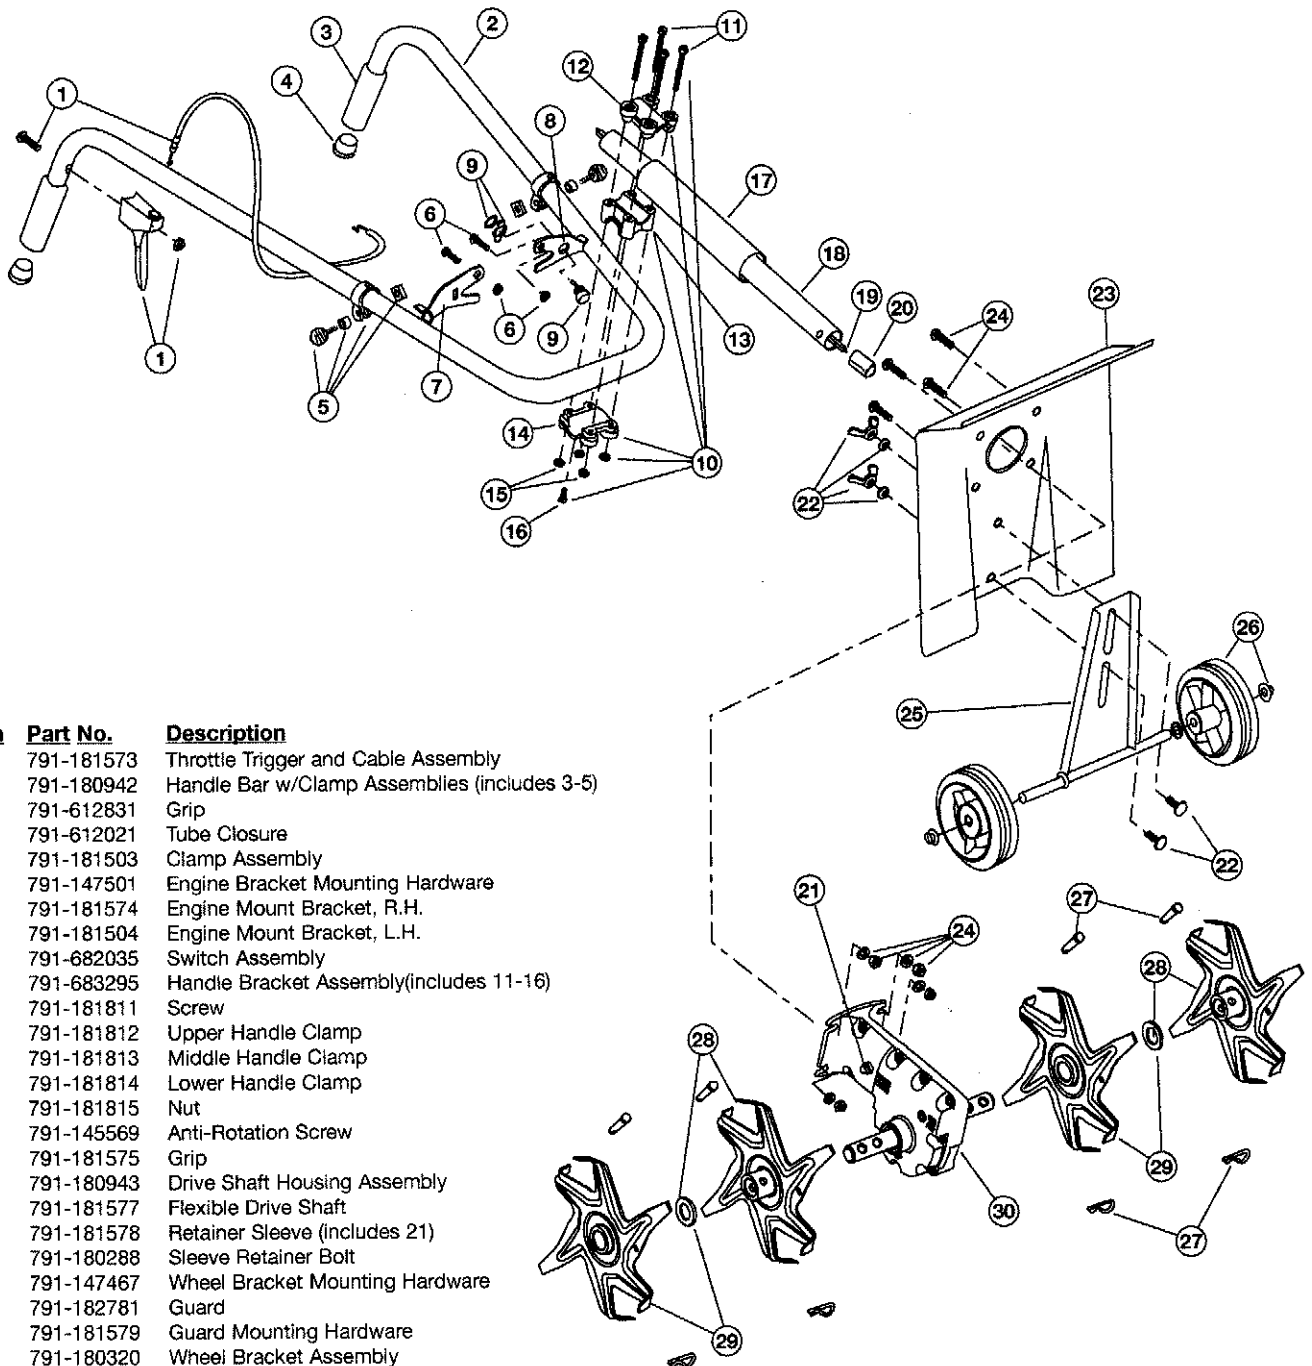

ENGINE PARTS - MODEL YM CULTIVATOR
2-CYCLE GAS CULTIVATOR
PPN 21B-120R000

Item	Part No.	Description
1	791-181573	Throttle Trigger and Cable Assembly
2	791-180942	Handle Bar w/Clamp Assemblies (includes 3-5)
3	791-612831	Grip
4	791-612021	Tube Closure
5	791-181503	Clamp Assembly
6	791-147501	Engine Bracket Mounting Hardware
7	791-181574	Engine Mount Bracket, R.H.
8	791-181504	Engine Mount Bracket, L.H.
9	791-682035	Switch Assembly
10	791-683295	Handle Bracket Assembly(Includes 11-16)
11	791-181811	Screw
12	791-181812	Upper Handle Clamp
13	791-181813	Middle Handle Clamp
14	791-181814	Lower Handle Clamp
15	791-181815	Nut
16	791-145569	Anti-Rotation Screw
17	791-181575	Grip
18	791-180943	Drive Shaft Housing Assembly
19	791-181577	Flexible Drive Shaft
20	791-181578	Retainer Sleeve (includes 21)
21	791-180288	Sleeve Retainer Bolt
22	791-147467	Wheel Bracket Mounting Hardware
23	791-182781	Guard
24	791-181579	Guard Mounting Hardware
25	791-180320	Wheel Bracket Assembly
26	791-180944	Wheel Assembly
27	791-147473	Tine Fastener Assembly
28	791-182729	Tine Assembly (Left Outer or Right Inner)
29	791-182730	Tine Assembly (Left Inner or Right Outer)
30	791-147474	Gear Box Assembly

* not shown