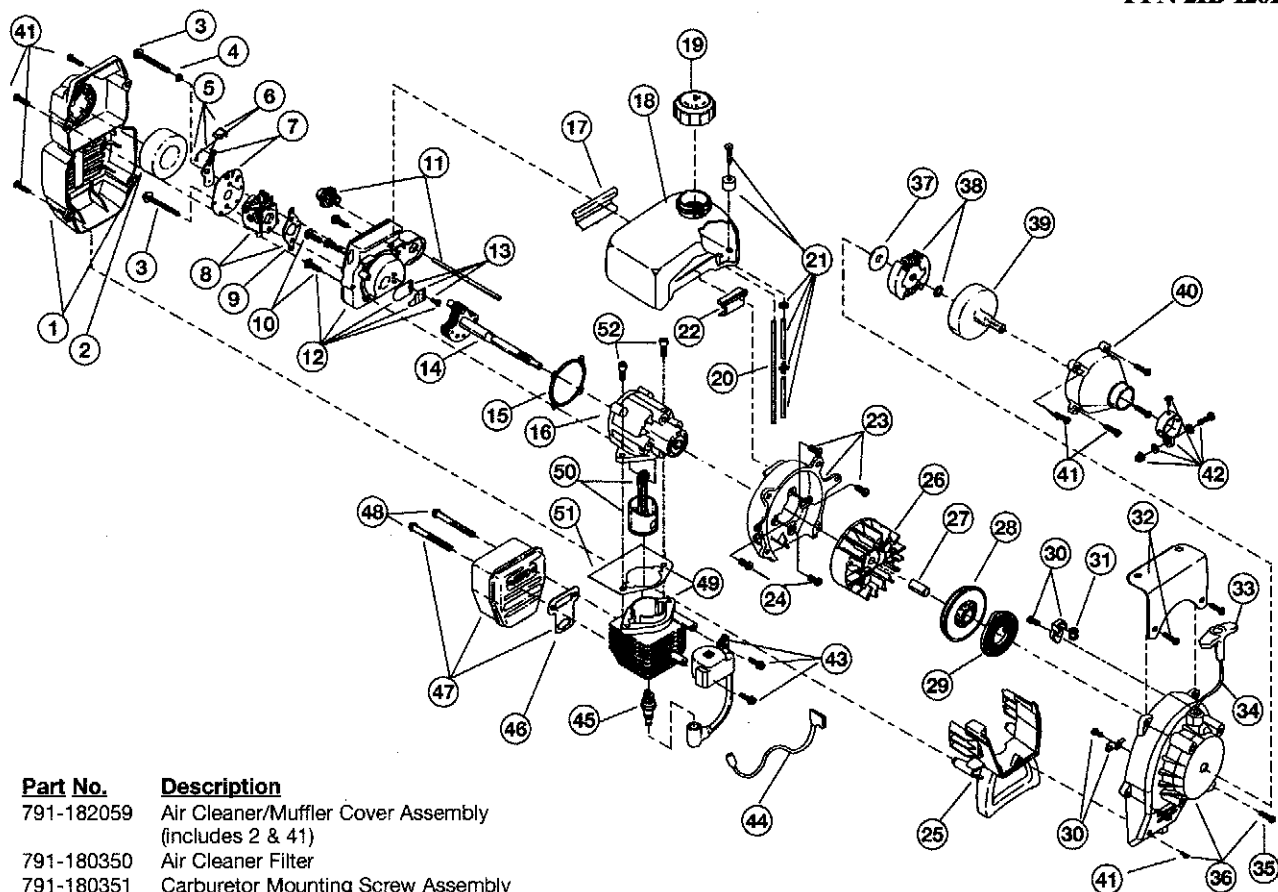

ENGINE PARTS - MODEL YM CULTIVATOR 2-CYCLE GAS CULTIVATOR

PPN 21B-120R000

Item	Part No.	Description
1	791-182059	Air Cleaner/Muffler Cover Assembly (includes 2 & 41)
2	791-180350	Air Cleaner Filter
3	791-180351	Carburetor Mounting Screw Assembly
4	791-180226	Wavy Washer
5	791-182160	Choke Lever Assembly (includes 6)
6	791-182161	Choke Knob and Screw
7	791-182162	Choke Lever and Plate (includes 4 & 5)
8	791-182875	Carburetor Assembly (includes 9 & 21)
9	791-610675	Carburetor Gasket
10	791-181860	Carb Mount Screw
11	791-181801	Primer and Hose Assembly
12	753-1196	Carb Mount Assembly (includes 10 & 15)
13	791-684451	Reed Assembly
14	791-182790	Power Shaft Assembly
15	753-1208	Carburetor Mount Gasket
16	791-182791	Crank Case Service Assembly (includes 10, 14 & 24)
17	791-612134	Rear Mounting Pad
18	753-04306	Fuel Tank Assembly (includes 19-21)
19	753-04084	Fuel Cap Assembly
20	791-181168	Fuel Return Line
21	791-682039	Fuel Line Assembly
22	791-145308	Front Mounting Pad
23	791-683065	Shroud Assembly
24	791-181861	Shroud Screw
25	791-182064	Shroud Extension and Stand
26	791-182736	Flywheel Assembly
27	791-181065	Spacer
28	753-04232	Recoil Pulley Assembly
29	791-613102	Recoil Spring
30	791-181441	Pulley Retainer Assembly
31	791-611061	Rope Guide
32	791-180317	Fuel Tank Guard Assembly
33	791-181079	Pull Handle
34	791-613103	Rope
35	791-181912	Housing Screw