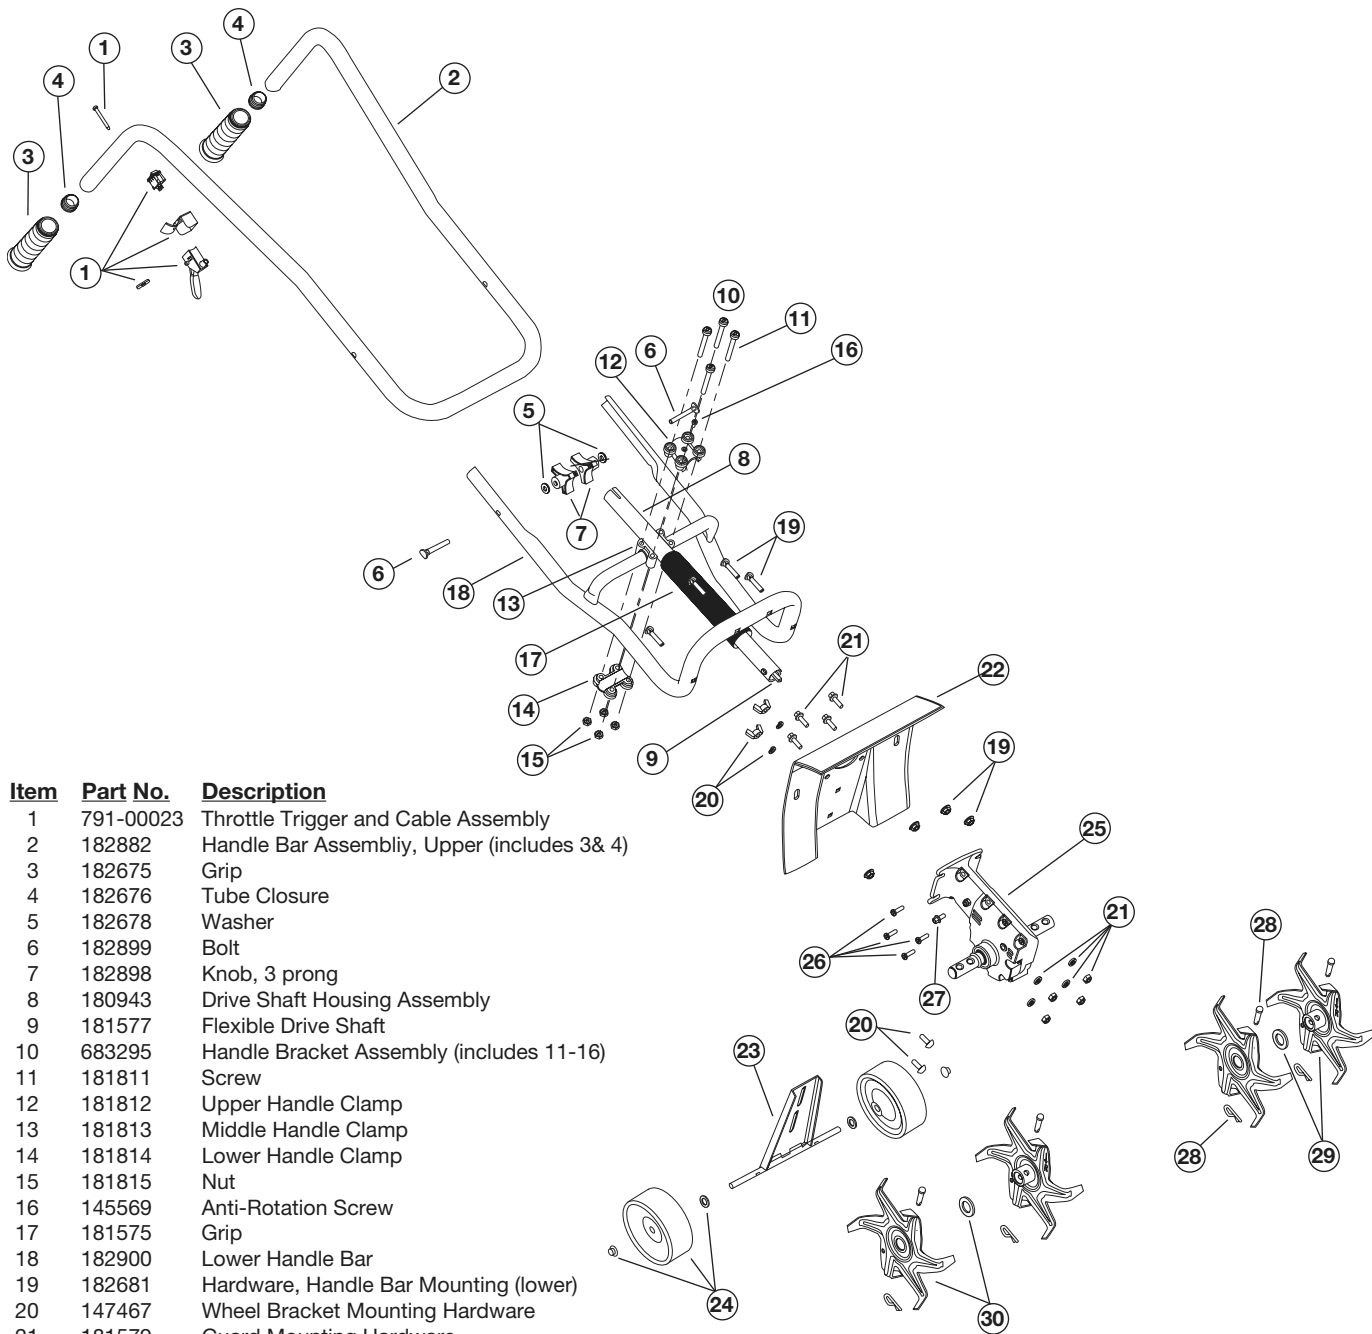

BOOM AND CULTIVATOR PARTS - MODEL 410r

2-CYCLE GAS CULTIVATOR

with Folding Handle

21BK410G034

Item	Part No.	Description
1	791-00023	Throttle Trigger and Cable Assembly
2	182882	Handle Bar Assembly, Upper (includes 3 & 4)
3	182675	Grip
4	182676	Tube Closure
5	182678	Washer
6	182899	Bolt
7	182898	Knob, 3 prong
8	180943	Drive Shaft Housing Assembly
9	181577	Flexible Drive Shaft
10	683295	Handle Bracket Assembly (includes 11-16)
11	181811	Screw
12	181812	Upper Handle Clamp
13	181813	Middle Handle Clamp
14	181814	Lower Handle Clamp
15	181815	Nut
16	145569	Anti-Rotation Screw
17	181575	Grip
18	182900	Lower Handle Bar
19	182681	Hardware, Handle Bar Mounting (lower)
20	147467	Wheel Bracket Mounting Hardware
21	181579	Guard Mounting Hardware
22	182683	Guard
23	180320	Wheel Bracket Assembly
24	180944	Wheel Assembly
25	147474	Gear Box Assembly
26	181195	Screw
27	180288	Sleeve Retainer Bolt
28	147473	Tine Fastener Assembly
29	147471	Tine Assembly (Left Outer or Right Inner)
30	147472	Tine Assembly (Left Inner or Right Outer)

Optional Accessories

- 147543 Ryobi 2-Cycle Oil

*not shown