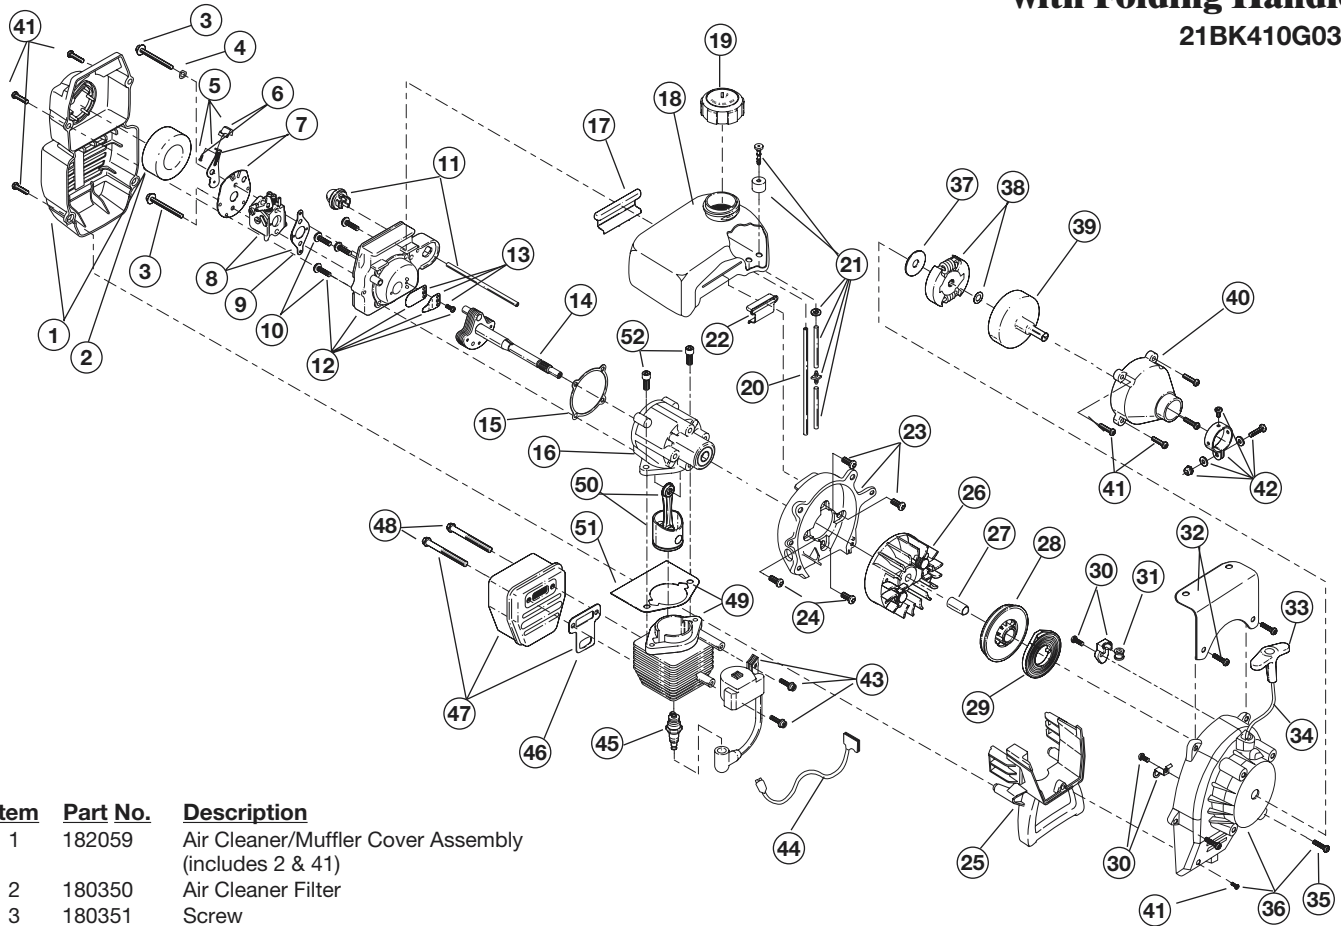

ENGINE PARTS - MODEL 410r

2-CYCLE GAS CULTIVATOR

with Folding Handle

21BK410G034

Item	Part No.	Description
1	182059	Air Cleaner/Muffler Cover Assembly (includes 2 & 41)
2	180350	Air Cleaner Filter
3	180351	Screw
4	180226	Wavey Washer
5	182061	Choke Lever Assembly (includes 6)
6	182070	Choke Knob and Screw
7	182060	Choke Lever and Plate (includes 5)
8	182875	Carburetor Assembly W/Limiter Caps (includes 9 & 21)
9	610675	Carburetor Gasket
10	181860	Screw
11	181558	Primer and Hose Assembly
12	182063	Carb Mount Assembly (includes 10 & 13)
13	684451	Reed Assembly
14	182790	Power Shaft Assembly
15	612115	Carburetor Mount Gasket
16	182791	Crank Case Service Assembly (includes 10, 14 & 24)
17	612134	Rear Mounting Pad
18	180046	Fuel Tank Assembly (includes 19-21)
19	181559	Fuel Cap Assembly
20	181168	Fuel Return Line
21	682039	Fuel Line Assembly
22	145308	Front Mounting Pad
23	683065	Shroud Assembly
24	181861	Shroud Screw
25	182064	Shroud Extension and Stand
26	182736	Flywheel Assembly
27	181065	Spacer
28	181597	Recoil Pulley Assembly
29	613102	Recoil Spring
30	180980	Pulley Retainer Assembly
31	611061	Rope Guide
32	180317	Fuel Tank Guard Assembly
33	181079	Pull Handle
34	613103	Rope
35	181345	Housing Screw