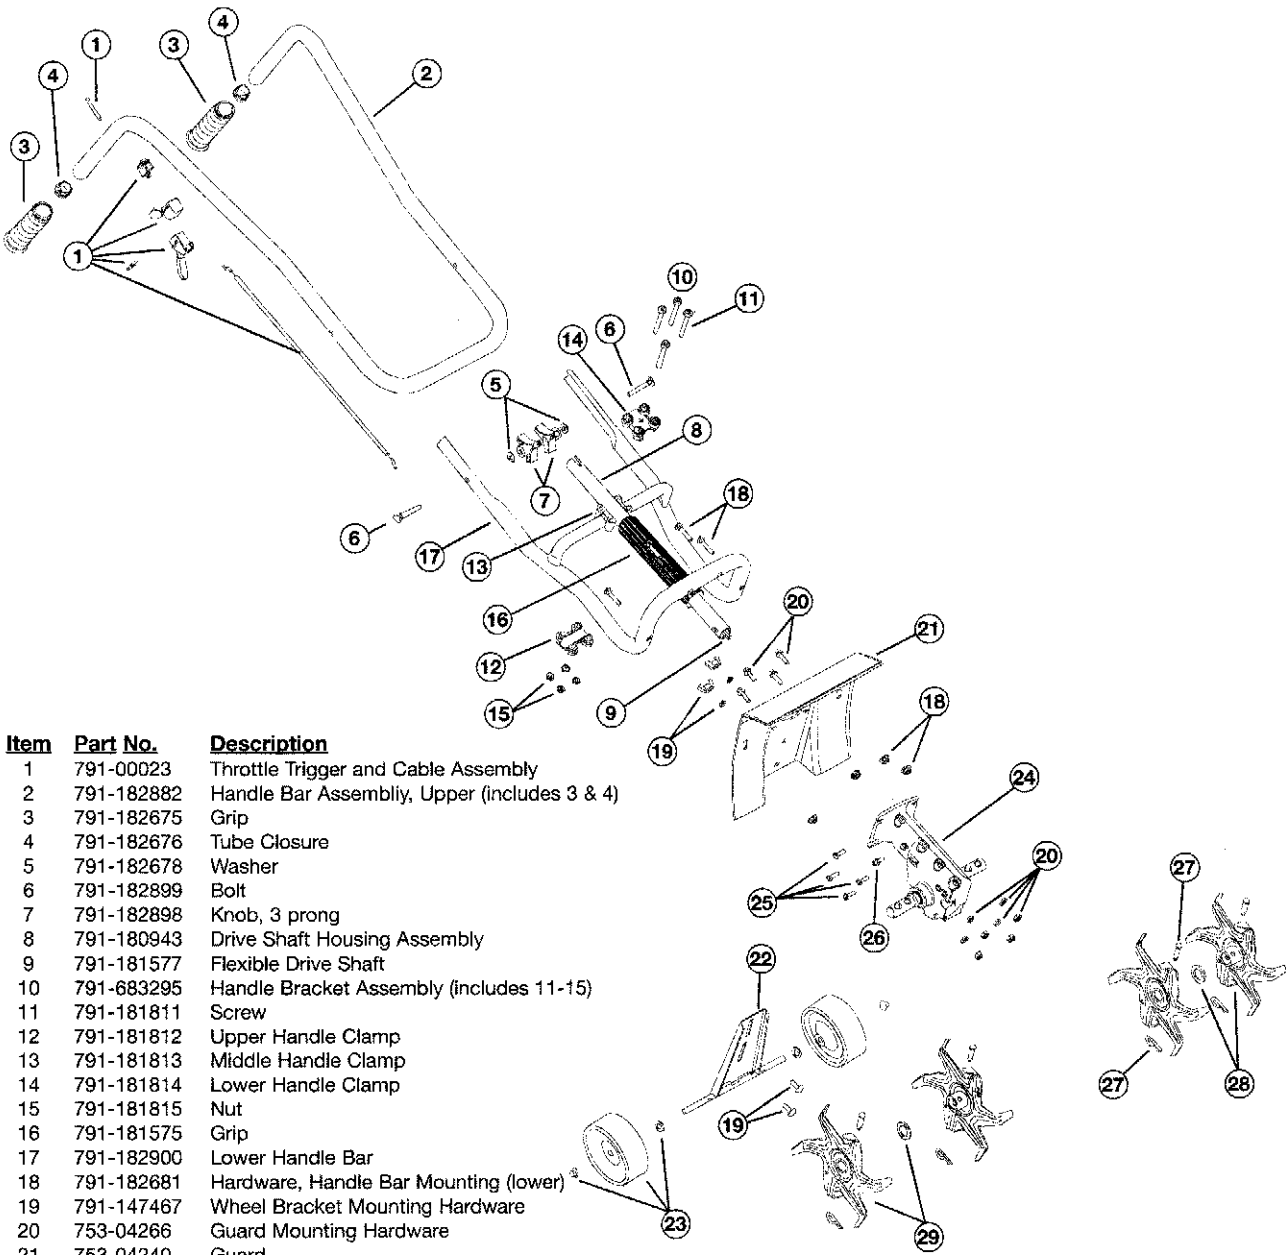

BOOM AND CULTIVATOR PARTS - MODEL BL410

2-CYCLE GAS CULTIVATOR

PPN 21BK410G163

Item	Part No.	Description
1	791-00023	Throttle Trigger and Cable Assembly
2	791-182882	Handle Bar Assembly, Upper (includes 3 & 4)
3	791-182675	Grip
4	791-182676	Tube Closure
5	791-182678	Washer
6	791-182899	Bolt
7	791-182898	Knob, 3 prong
8	791-180943	Drive Shaft Housing Assembly
9	791-181577	Flexible Drive Shaft
10	791-683295	Handle Bracket Assembly (includes 11-15)
11	791-181811	Screw
12	791-181812	Upper Handle Clamp
13	791-181813	Middle Handle Clamp
14	791-181814	Lower Handle Clamp
15	791-181815	Nut
16	791-181575	Grip
17	791-182900	Lower Handle Bar
18	791-182681	Hardware, Handle Bar Mounting (lower)
19	791-147467	Wheel Bracket Mounting Hardware
20	753-04266	Guard Mounting Hardware
21	753-04240	Guard
22	791-180320	Wheel Bracket Assembly
23	791-180944	Wheel Assembly
24	791-147474	Gear Box Assembly
25	791-182195	Screw
26	791-180288	Sleeve Retainer Bolt
27	791-147473	Tine Fastener Assembly
28	791-182729	Tine Assembly (Left Outer or Right Inner)
29	791-182730	Tine Assembly (Left Inner or Right Outer)

Optional Accessories

* 791-147543 2-Cycle Oil

* not shown