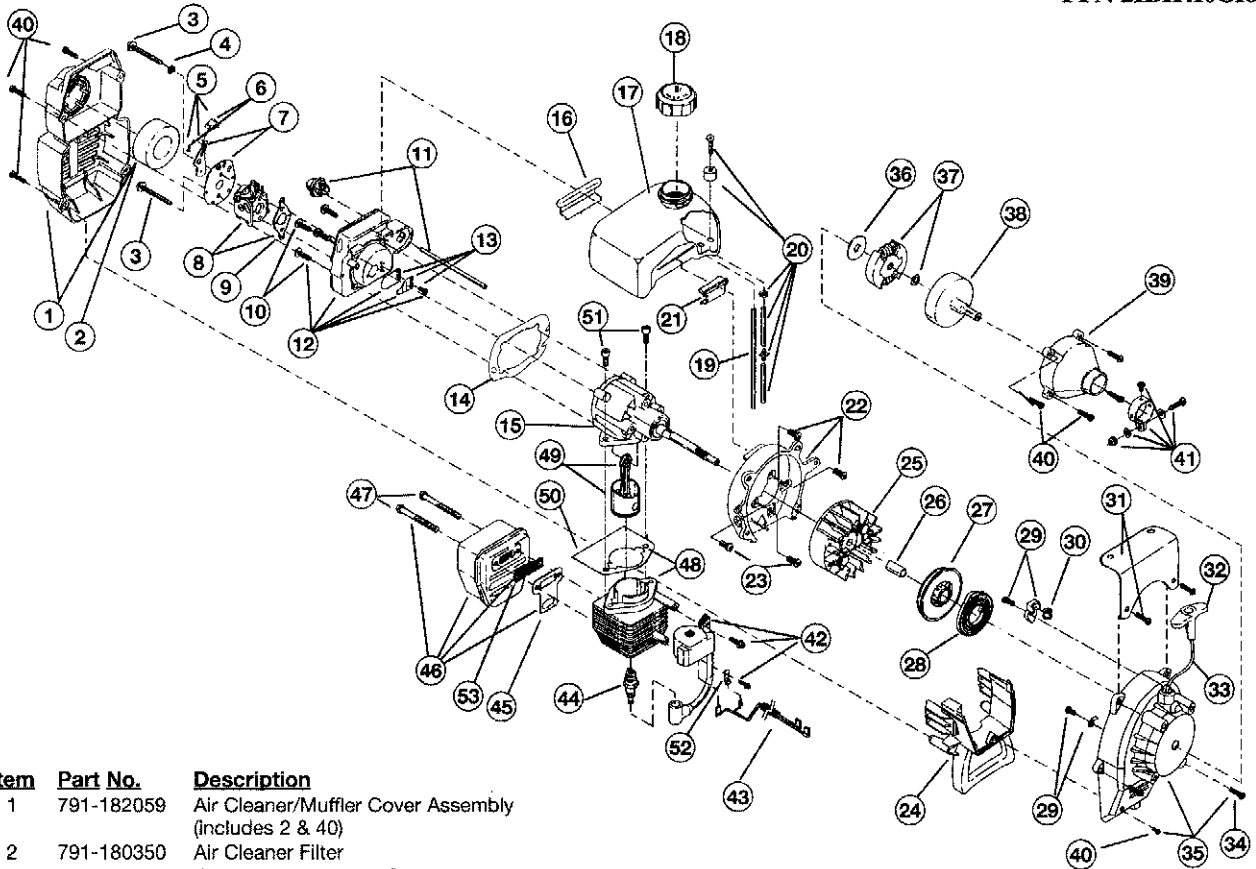

# ENGINE PARTS - MODEL BL410

## 2-CYCLE GAS CULTIVATOR

PPN 21BK410G163

Item	Part No.	Description
1	791-182059	Air Cleaner/Muffler Cover Assembly (includes 2 & 40)
2	791-180350	Air Cleaner Filter
3	791-180351	Carburetor Mounting Screw Assembly
4	791-180226	Wavey Washer
5	791-182160	Choke Lever Assembly (includes 6)
6	791-182161	Choke Knob and Screw
7	791-182162	Choke Lever and Plate (includes 5)
8	753-04333	Carburetor Assembly (includes 9 & 20)
9	791-610675	Carburetor Gasket
10	791-181860	Carb Mount Screw
11	791-182607	Primer and Hose Assembly
12	753-1196	Carb Mount Assembly (includes 10 & 14)
13	791-684451	Reed Assembly
14	753-1208	Carburetor Mount Gasket
15	753-04369	Crank Case Service Assembly (includes 10 & 23)
16	791-612134	Rear Mounting Pad
17	753-04306	Fuel Tank Assembly (includes 18-20)
18	791-182612	Fuel Cap Assembly
19	791-181168	Fuel Return Line
20	791-682039	Fuel Line Assembly
21	791-145308	Front Mounting Pad
22	791-683065	Shroud Assembly (includes 23)
23	791-181861	Shroud Screw
24	791-182064	Shroud Extension and Stand
25	791-182736	Flywheel Assembly
26	791-181065	Spacer
27	753-04232	Recoil Pulley Assembly
28	791-613102	Recoil Spring
29	791-180930	Pulley Retainer Assembly
30	791-611061	Rope Guide
31	791-180317	Fuel Tank Guard Assembly
32	791-181079	Pull Handle
33	791-613103	Rope
34	791-181912	Screw