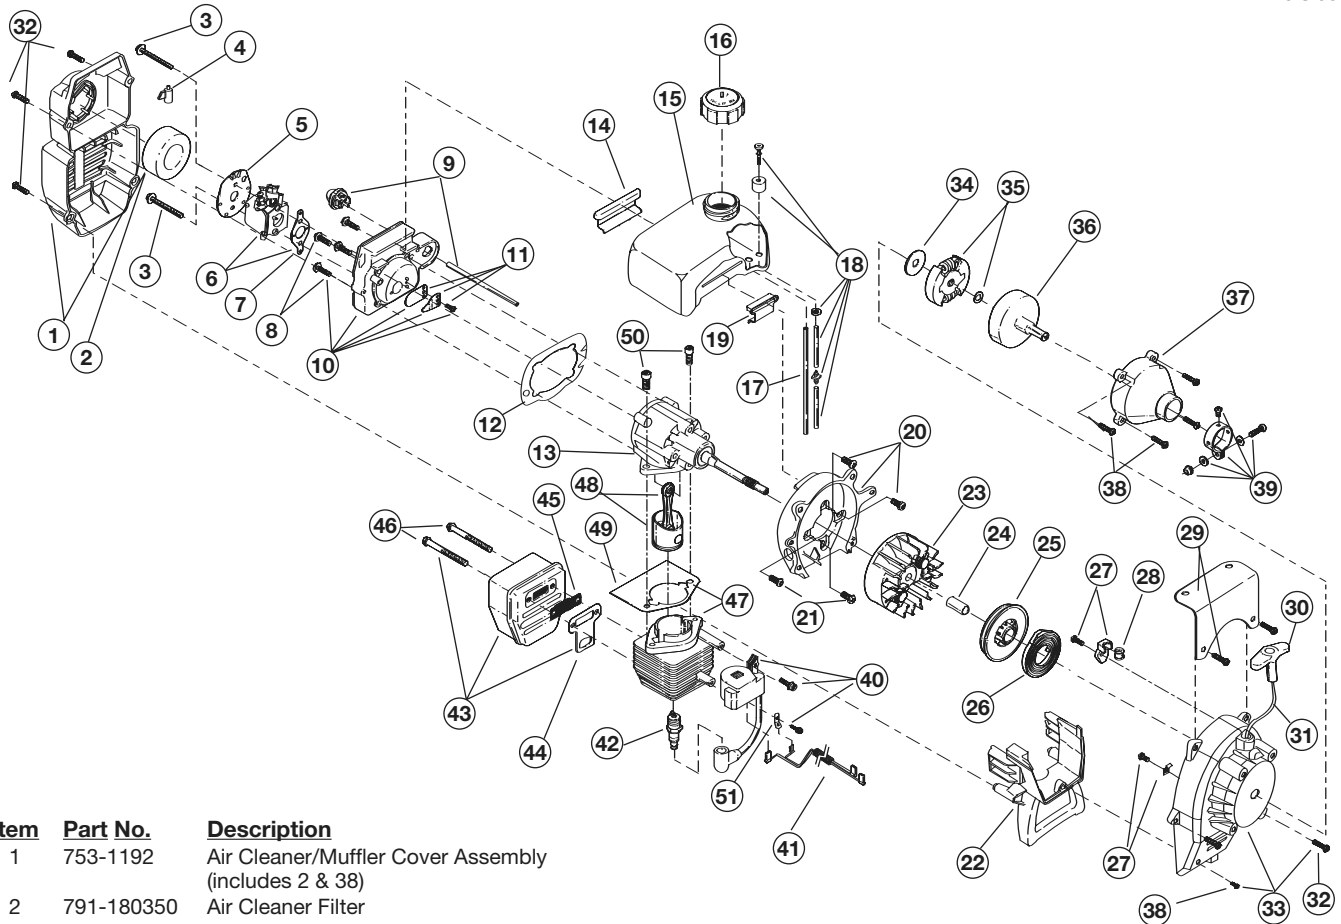

ENGINE PARTS - MODEL 410R 2-CYCLE GAS CULTIVATOR

PPN 21FK410G034

Item	Part No.	Description
1	753-1192	Air Cleaner/Muffler Cover Assembly (includes 2 & 38)
2	791-180350	Air Cleaner Filter
3	791-180351	Carburetor Mounting Screw Assembly
4	753-04227	Choke Lever
5	753-1194	Choke Plate
6	753-04331	Carburetor Assembly
7	791-610675	Carburetor Gasket
8	791-181860	Carb Mount Screw
9	791-181558	Primer and Hose Assembly
10	753-1196	Carb Mount Assembly (includes 10 & 11)
11	791-684451	Reed Assembly
12	753-1208	Carburetor Mount Gasket
13	753-04369	Crank Case Service Assembly (includes 10 & 21)
14	791-612134	Rear Mounting Pad
15	753-04306	Fuel Tank Assembly (includes 16-18)
16	791-182438	Fuel Cap Assembly
17	791-181168	Fuel Return Line
18	791-682039	Fuel Line Assembly
19	791-145308	Front Mounting Pad
20	791-683065	Shroud Assembly (includes 23)
21	791-181861	Shroud Screw
22	791-182064	Shroud Extension & Stand (includes 38)
23	791-182736	Flywheel Assembly
24	791-181065	Spacer
25	753-04232	Recoil Pulley Assembly
26	791-613102	Recoil Spring
27	791-180930	Pulley Retainer Assembly
28	791-611061	Rope Guide
29	791-180317	Fuel Tank Guard Assembly (includes 32)
30	791-181079	Pull Handle
31	791-613103	Rope
32	791-181912	Housing Screw