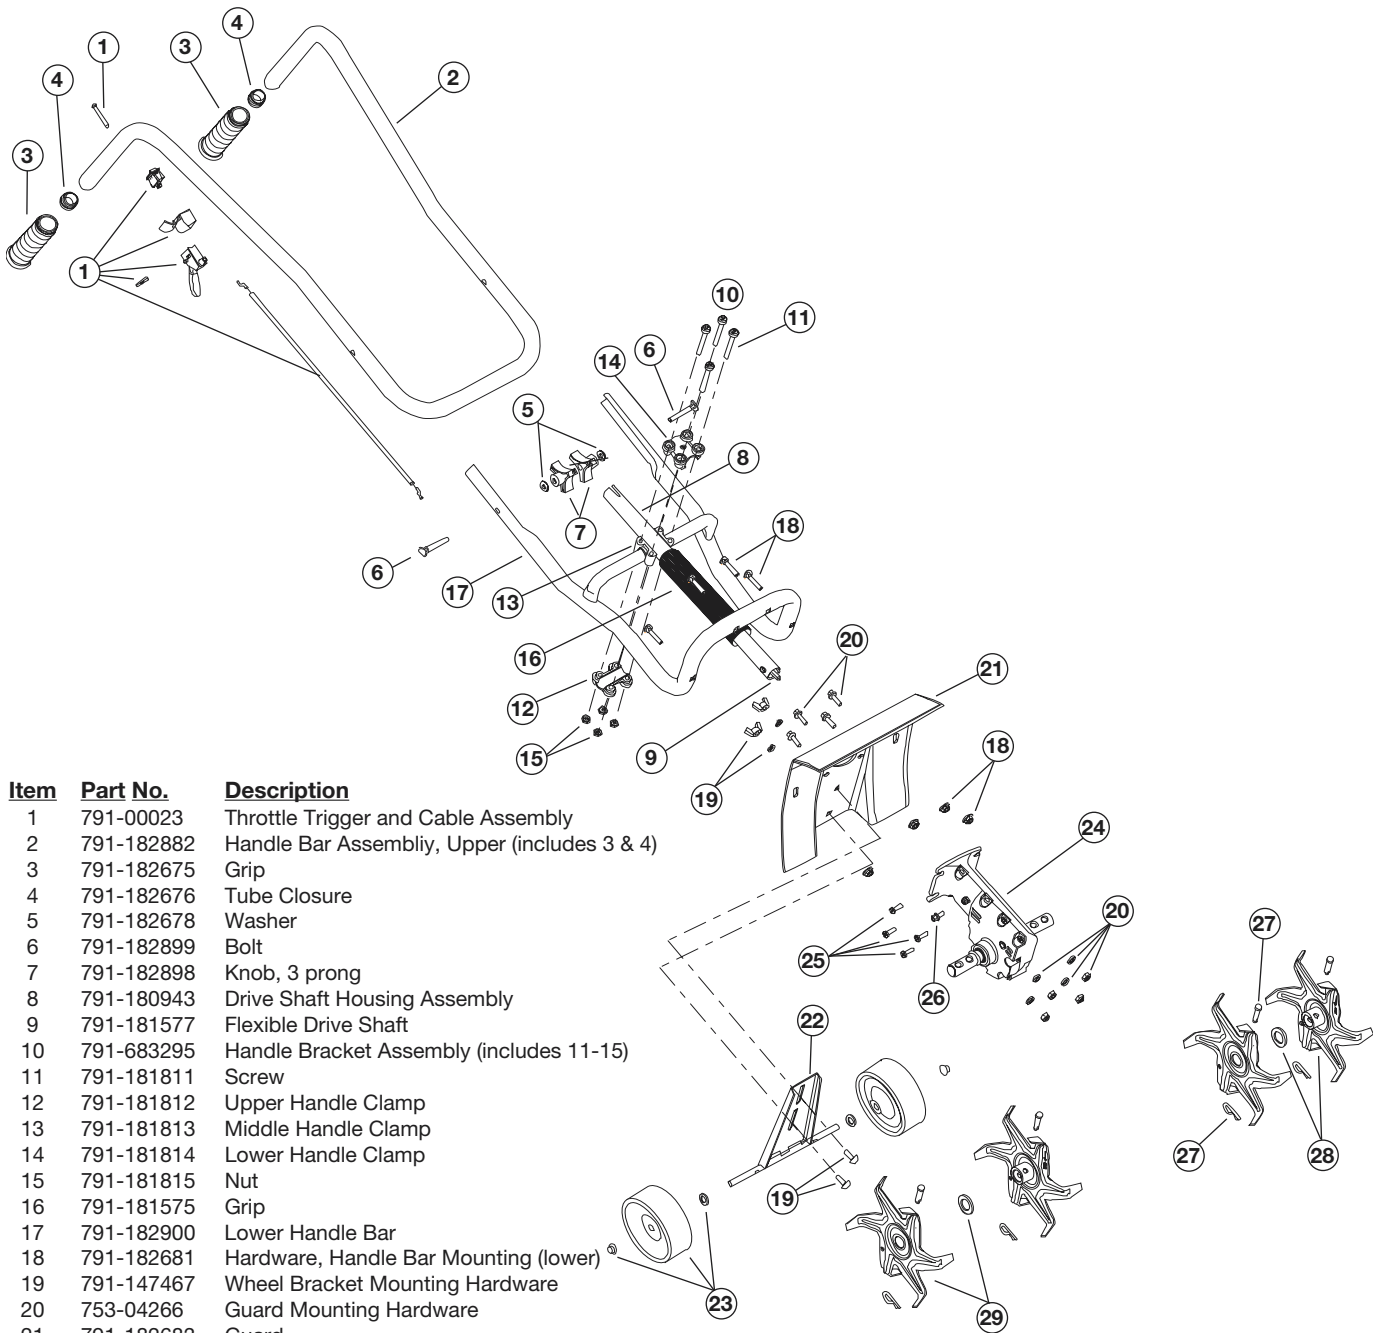

BOOM AND CULTIVATOR PARTS - MODEL 410R

2-CYCLE GAS CULTIVATOR

PPN 21FK410G034

Item	Part No.	Description
1	791-00023	Throttle Trigger and Cable Assembly
2	791-182882	Handle Bar Assembly, Upper (includes 3 & 4)
3	791-182675	Grip
4	791-182676	Tube Closure
5	791-182678	Washer
6	791-182899	Bolt
7	791-182898	Knob, 3 prong
8	791-180943	Drive Shaft Housing Assembly
9	791-181577	Flexible Drive Shaft
10	791-683295	Handle Bracket Assembly (includes 11-15)
11	791-181811	Screw
12	791-181812	Upper Handle Clamp
13	791-181813	Middle Handle Clamp
14	791-181814	Lower Handle Clamp
15	791-181815	Nut
16	791-181575	Grip
17	791-182900	Lower Handle Bar
18	791-182681	Hardware, Handle Bar Mounting (lower)
19	791-147467	Wheel Bracket Mounting Hardware
20	753-04266	Guard Mounting Hardware
21	791-182683	Guard
22	791-180320	Wheel Bracket Assembly
23	791-180944	Wheel Assembly
24	753-04075	Gear Box Assembly
25	791-182195	Screw
26	791-180288	Sleeve Retainer Bolt
27	791-147473	Tine Fastener Assembly
28	791-182729	Tine Assembly (Left Outer or Right Inner)
29	791-182730	Tine Assembly (Left Inner or Right Outer)

Optional Accessories

* 791-147543 2-Cycle Oil

* not shown