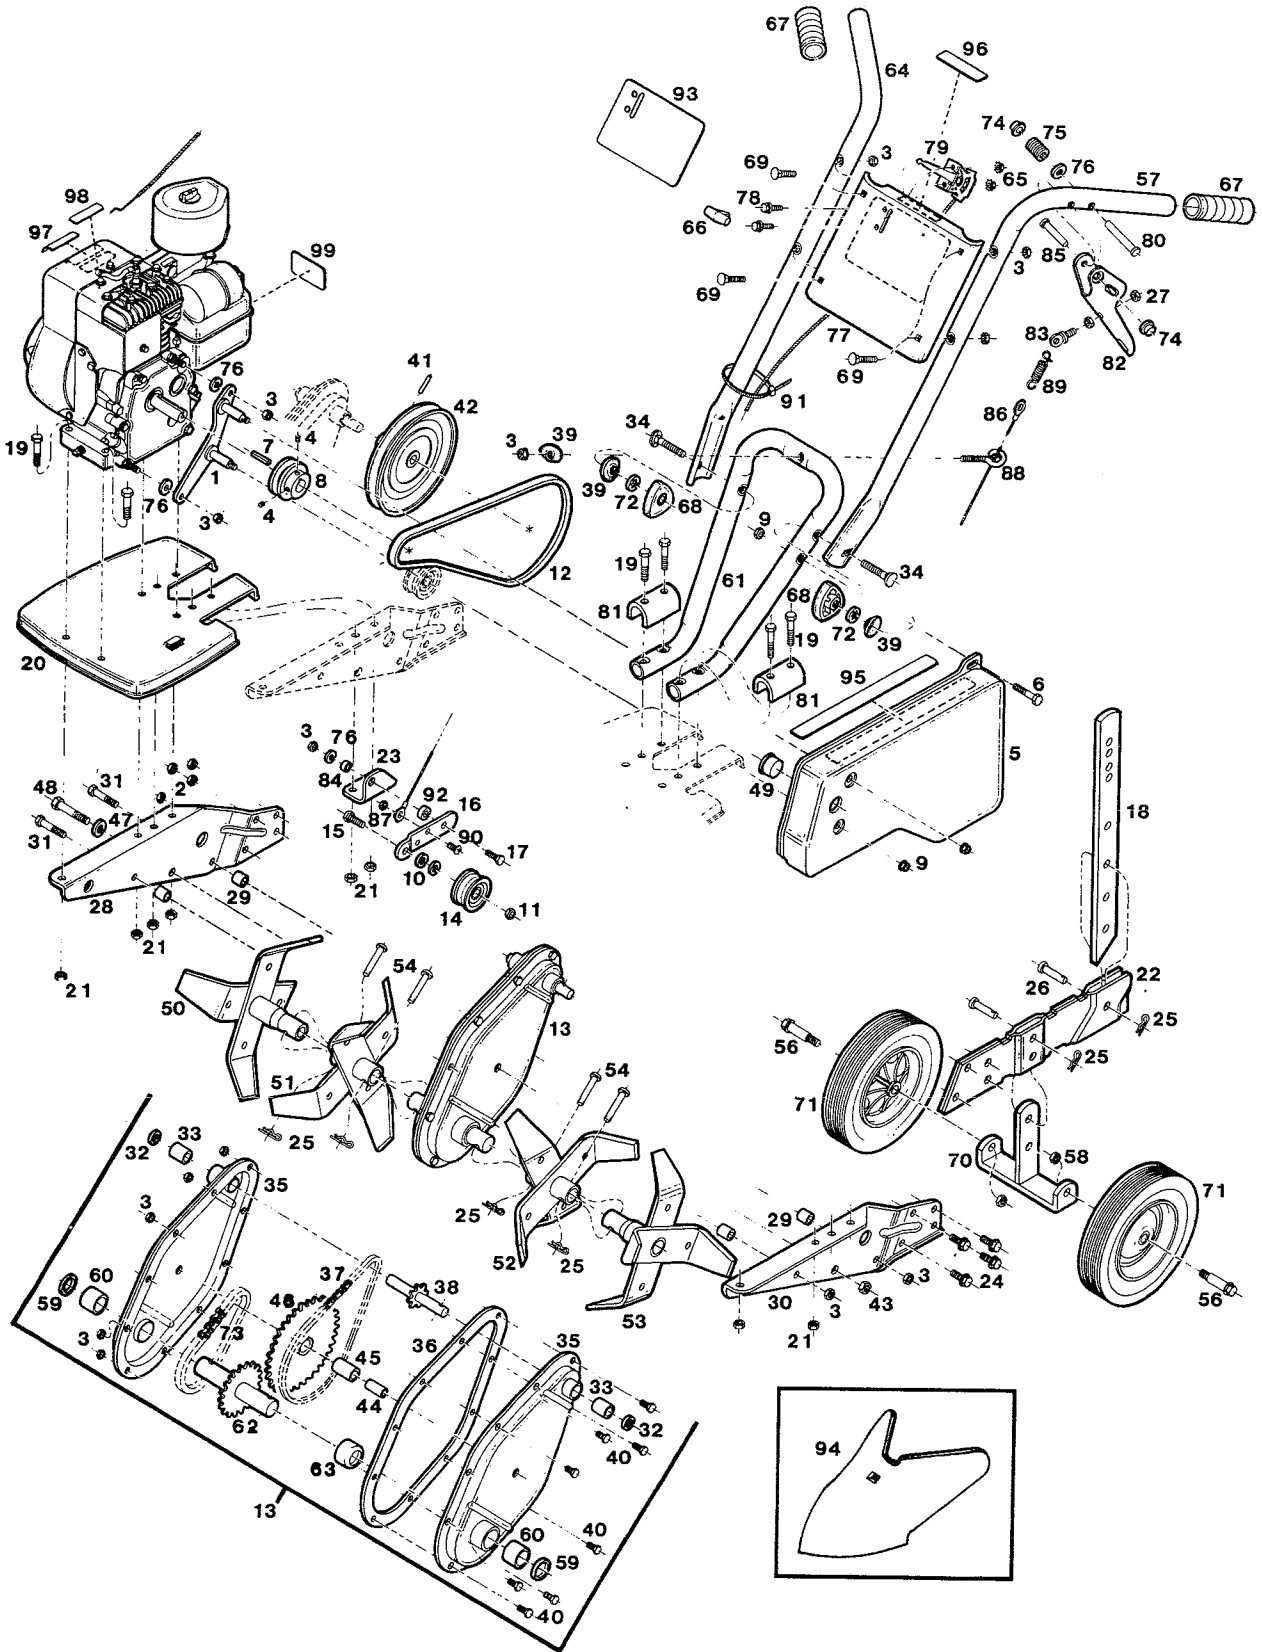

**3 HP Chain Drive Tiller  
Model: 23-3150F  
44-02416F**

**3 HP Chain Drive Tiller  
Model: 23-3150F  
44-02416F**

Ref. No.	Part No.	Description
1	463687	Belt Guide Plate Assembly
2	452193	Nut - Hex 5/16-18 Whizlock
3	715508	Nut - Hex 1/4-20 Lock
4	458844	Set Screw - Pulley
5	570036	Belt Guard Assembly
6	153932	Bolt-Carriage 1/4-20 x 1-3/4
7	446369	Key - 3/16 Sq x 1-1/4
8	420935	Pulley - Engine
9	715078	Nut - Hex 1/4-20 Whizlock
10	461731	Washer
11	715524	Nut - Hex 3/8-16 Lock
12	421321	Belt
13	432427	Transmission Assembly
14	420745	Idler Pulley Assembly
15	715326	Bolt - Hex 3/8-16 x 1
16	779165	Arm - Idler
17	715045	Bolt - Hex 1/4-20 x 3/4
18	435289	Bar - Depth
19	460311	Bolt - Hex 5/16-18 x 1-3/4
20	570077	Hood - Tine
21	715490	Nut - Hex 5/16-18 Lock
22	771576	Bracket Assembly - Depth Bar
23	771386	Bracket Assembly - Idler Mtg
24	459131	Bolt - Hex 5/16-18 x 1 Whizlock
25	715011	Hairpin Cotter
26	489823	Pin - Clevis 3/8 x 1-5/8
27	452615	Nut - Hex 1/4-20 Elastic
28	446997	Beam - Main Support, R H
29	468256	Spacer - Beam
30	446971	Beam - Main Support L H
31	150433	Bolt - Hex 1/4-20 x 2
32	774760	Seal - Oil, Input
33	423608	Bearing - Input Shaft
34	151936	Bolt - Curved Head 5/16-18 x 2-1/4
35	432377	Weld Assembly - Transmission
36	762039	Gasket - Transmission Housing
37	425389	Chain - Roller, No 42
38	417691	Input Shaft Assembly
39	150201	Washer - Curved
40	715052	Bolt - Hex 1/4-20 x 1/2
41	715193	Pin - Roll 3/16 x 1-1/4
42	419689	Pulley Assembly
43	715441	Nut - Hex 3/8-16 Whizlock
44	432971	Sleeve - Bearing
45	423624	Bearing - Center Hub
46	434829	Sprocket & Hub Assembly
47	461780	Washer - 3/8 T-Lock
48	459032	Bolt - Hex 3/8-16 x 2-1/4
49	156190	Cup - Shaft Cover