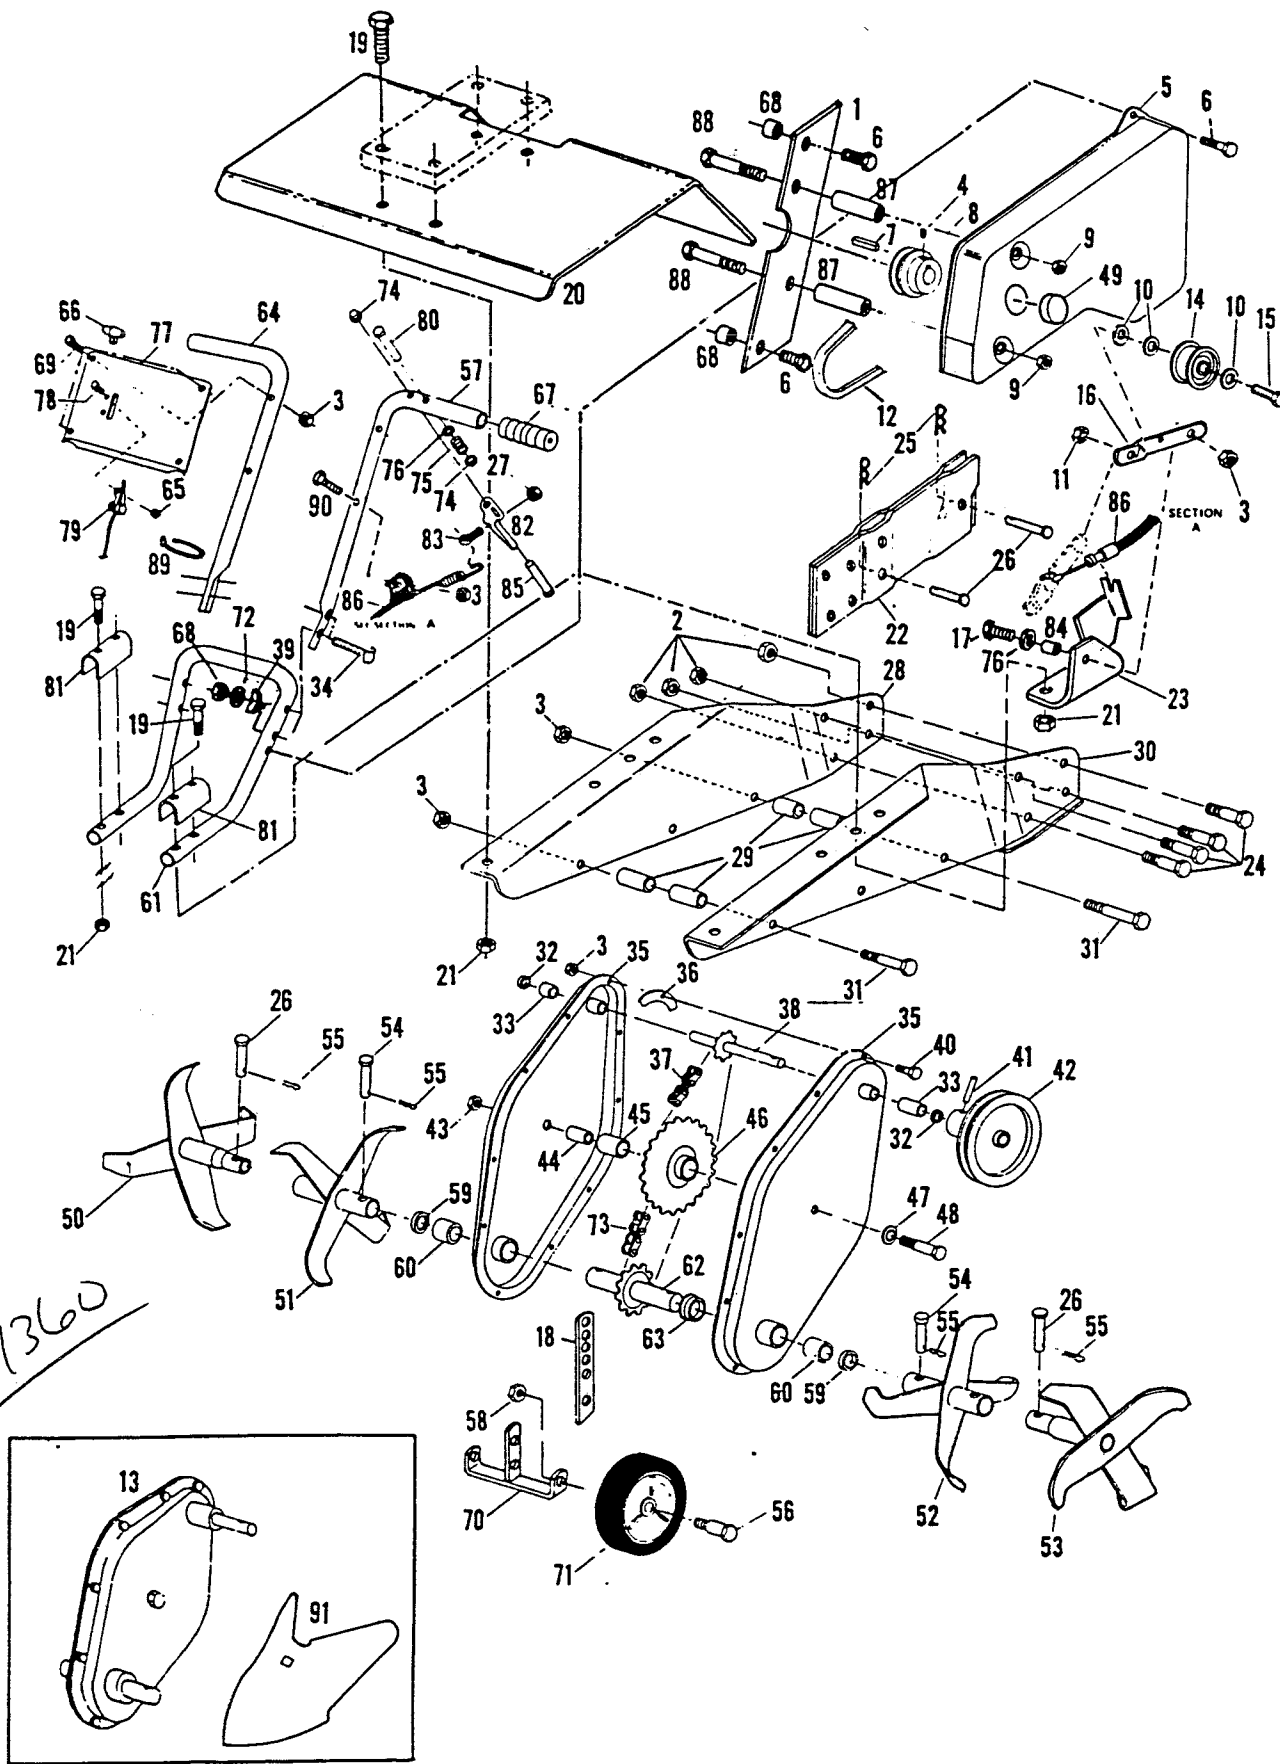

5 HP Chain Drive Tiller 23-5150D

5 HP Chain Drive Tiller

23-5150D

*1985 - last year for this
model designation.*

Parts List

Ref. No.	Part No.	Description	Ref. No.	Part No.	Description
1	464271	Plate—Belt Guide	47	461780	Washer—3/8 Dia. T—Lock
2	452193	Nut—Hex 5/16-18 Whiz	48	459032	Bolt—Hex 3/8-16 x 2-1/4
3	715508	Nut—Hex 1/4-20 Lock	49	781625	Cup—Shaft Cover
4	458844	Set Screw—Pulley	50	571109	Tine & Hub Assembly—R.H. Outer
5	570036	Belt Guard Assembly	51	571083	Tine & Hub Assembly—R.H. Inner
6	450072	Bolt—Hex 1/4-20 x 1-1/2	52	571075	Tine & Hub Assembly—L.H. Inner
7	446369	Key—3/16 Sq. x 1-1/4	53	571091	Tine & Hub Assembly—L.H. Outer
8	420935	Pulley—Engine	54	488965	Pin—Clevis 5/16 x 1-1/4
9	715078	Nut—Hex 1/4-20 Whiz	55	490011	Hairpin Cotter
10	461731	Washer—Idler Pulley	56	153668	Bolt—Wheel
11	715524	Nut—Hex 3/8-16 Jam	57	072066	Handle—L.H.
12	421321	Belt—Drive	58	715086	Nut—Hex 3/8-16 Lock
13	432427	Transmission Assembly	59	774737	Seal—Output Shaft
14	420745	Pulley—Idler	60	423632	Bearing—Output Shaft
15	715326	Bolt—Hex 3/8-16 x 1 —	61	072108	Yoke
16	779165	Arm—Idler	62	417725	Shaft—Output w/Sprocket
17	715045	Bolt—Hex 1/4-20 x 3/4	63	468249	Spacer—Tine Shaft
18	435289	Bar—Depth	64	072074	Handle—R.H.
19	460311	Bolt—Hex 5/16-18 x 1-3/4	65	715334	Nut—Hex 10-24 Keps
20	571133	Hood—Tine	66	744037	Knob—Throttle Control
21	715490	Nut—Hex 5/16-18 Lock	67	751032	Grip—Handle
22	771576	Bracket Assembly—Depth Bar	68	468694	Spacer—Belt Guide
23	772889	Bracket Assembly—Idler Mtg	69	152363	Bolt—Carriage 1/4-20 x 1-1/4
24	459131	Bolt—Hex 5/16-18 x 1. Whiz	70	771600	Bracket Assembly—Wheel
25	715011	Hairpin Cotter	71	498634	Wheel—8"
26	489823	Pin—Clevis 3/8 x 1-5/8	72	461665	Washer—Lock 5/16
27	452615	Nut—Hex 1/4-20 Nylok	73	425397	Chain—Roller, No. 420
28	446997	Beam—Main Support, R.H.	74	452128	Palnut—1/4" Dia.
29	468256	Spacer—Beam	75	775130	Spring—Latch
30	446971	Beam—Main Support L.H.	76	460923	Washer—1/4" Dia.
31	150433	Bolt—Hex 1/4-20 x 2	77	571125	Panel—Handle Bar
32	774760	Seal—Input Shaft	78	458687	Screw—Hex 10-24 x 1/2
33	423608	Bearing—Input Shaft	79	780585	Control—Throttle w/Cable
34	151928	Bolt—Curved Head	80	489013	Pin—Clevis 1/4" Dia. x 1-3/4
35	590026	Transmission Half w/Bearings	81	432963	Sleeve—Yoke Mounting
36	762039	Gasket—Transmission Housing	82	731695	Lever—Control
37	425389	Chain—Roller, No. 42	83	450478	Bolt—Spade
38	417691	Shaft—Input w/Sprocket	84	468728	Spacer—Idler Arm
39	150201	Washer—Curved	85	489005	Pin—Clevis 1/4" Dia. x 1-1/2
40	715052	Bolt—Hex 1/4-20 x 1/2	86	530006	Control Cable
41	715193	Pin—Roll 3/16 x 1-1/4	87	468710	Spacer—Guide Plate
42	419689	Pulley Assembly	88	449967	Bolt—Hex 1/4-20 x 2-1/2
43	715441	Nut—Hex 3/8-16 Whiz	89	110379	Cable Tie
44	432971	Sleeve—Bearing	90	450379	Bolt—Hex 1/4-20 x 1-3/4
45	423624	Bearing—Center Hub			OPTIONAL ACCESSORY
46	434829	Sprocket & Hub Assembly	91	465856	Furrowing Kit