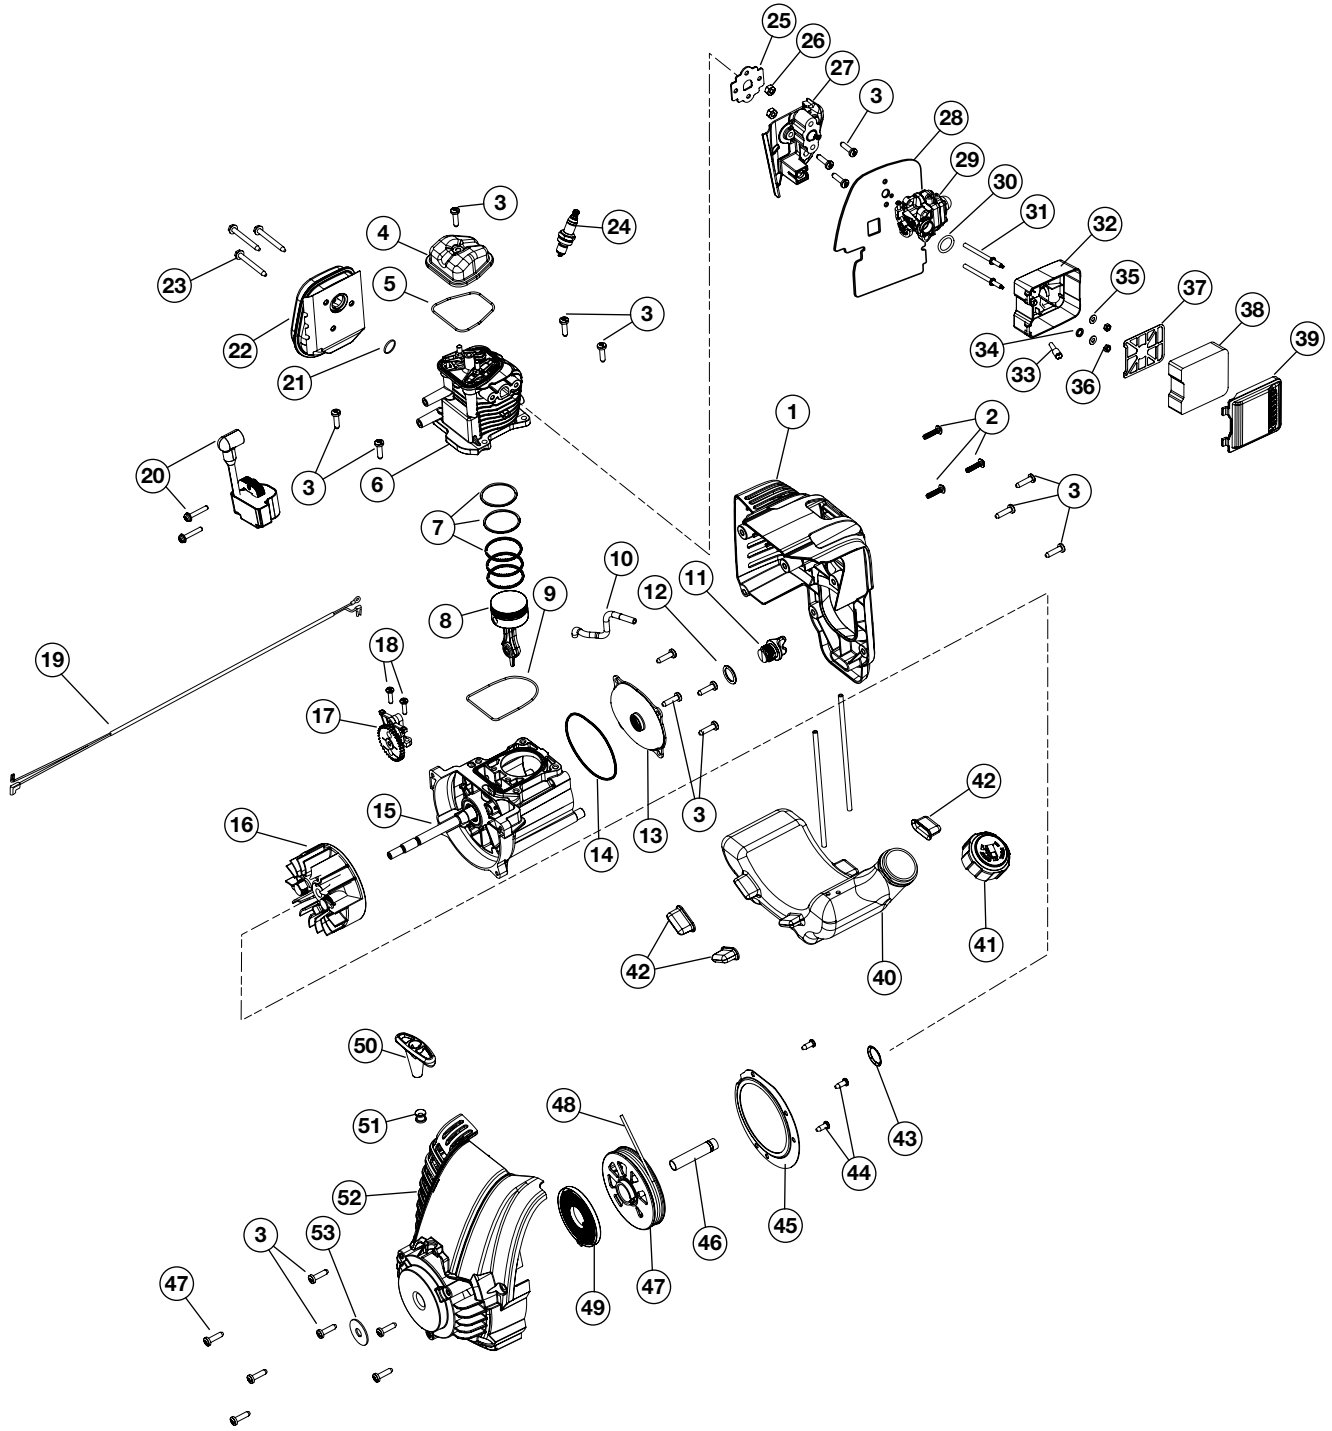

PARTS LIST

REPLACEMENT PARTS - MODEL TBE515
4-CYCLE GAS EDGER

PARTS LIST

**REPLACEMENT PARTS - MODEL TBE515
4-CYCLE GAS EDGER**

Item	Part No.	Description	Item	Part No.	Description
1	753-05206	Engine Cover Assembly (includes 2 & 3)	30	753-04030	O-Ring
2	753-04595	Cover Screw	31	753-05507	Air Filter Mounting Screw
3	753-05377	Screw	32	753-05505	Air Cleaner Cover Assembly (includes 33, 34 & 37-39)
4	753-05209	Rocker Cover	33	791-182097	Breather Tube
5	753-05210	Rocker Cover O-Ring	34	791-181000	Grommet Washer
6	753-05228	Cylinder Assembly (includes 3, 5 & 9)	35	791-182409	Washer
7	753-05229	Piston Ring Assembly	36	753-04993	Nut
8	753-05230	Piston Assembly (includes 7)	37	753-182657	Air Filter Plate
9	753-05232	Cylinder O-Ring	38	753-05506	Air Filter
10	791-182379	Breather Hose	39	791-182659	Air Filter Cover
11	753-05236	Oil Plug (includes 12)	40	753-05256	Fuel Tank Assembly w/Fuel Lines (includes 41)
12	791-182290	Oil Plug O-Ring	41	753-1229	Fuel Cap
13	753-05237	Crankcase Cover	42	753-05259	Fuel Tank Pads
14	753-05238	Crankcase Cover O-ring	43	753-05260	Push Nut
15	753-05503	Crankcase Assembly (includes 9, 10, 14 & 16)	44	753-1202	Pressure Plate Screw
16	753-05240	Flywheel Assembly	45	753-05074	Pressure Plate (includes 44)
17	753-05241	Cam Bracket Assembly (includes 18)	46	753-05078	Spacer
18	753-05242	Cam Bracket Screw	47	753-05435	Starter Assembly (includes 48)
19	753-05504	Lead Wires	48	753-05509	Rope
20	753-05243	Module Assembly	49	753-04286	Recoil Spring
21	753-05244	Muffler Gasket	50	791-181079	Handle
22	753-05245	Muffler Assembly (includes 21 & 23)	51	791-611061	Rope Guide
23	753-05246	Muffler Screw	52	753-05262	Starter Housing Assembly (includes 3 & 43-51)
24	753-05255	Spark Plug	53	791-182396	Washer
25	753-05247	Insulator Gasket	54	753-04595	Screw
26	753-05248	Nut	*	753-05297	Spark Arrestor Assembly
27	753-05249	Insulator (includes 28)	*	753-05511	Shortblock Assembly (includes 3-12, 14, 15, 17 & 24)
28	753-05366	Carburetor Gasket			
29	753-05251	Carburetor w/Primer