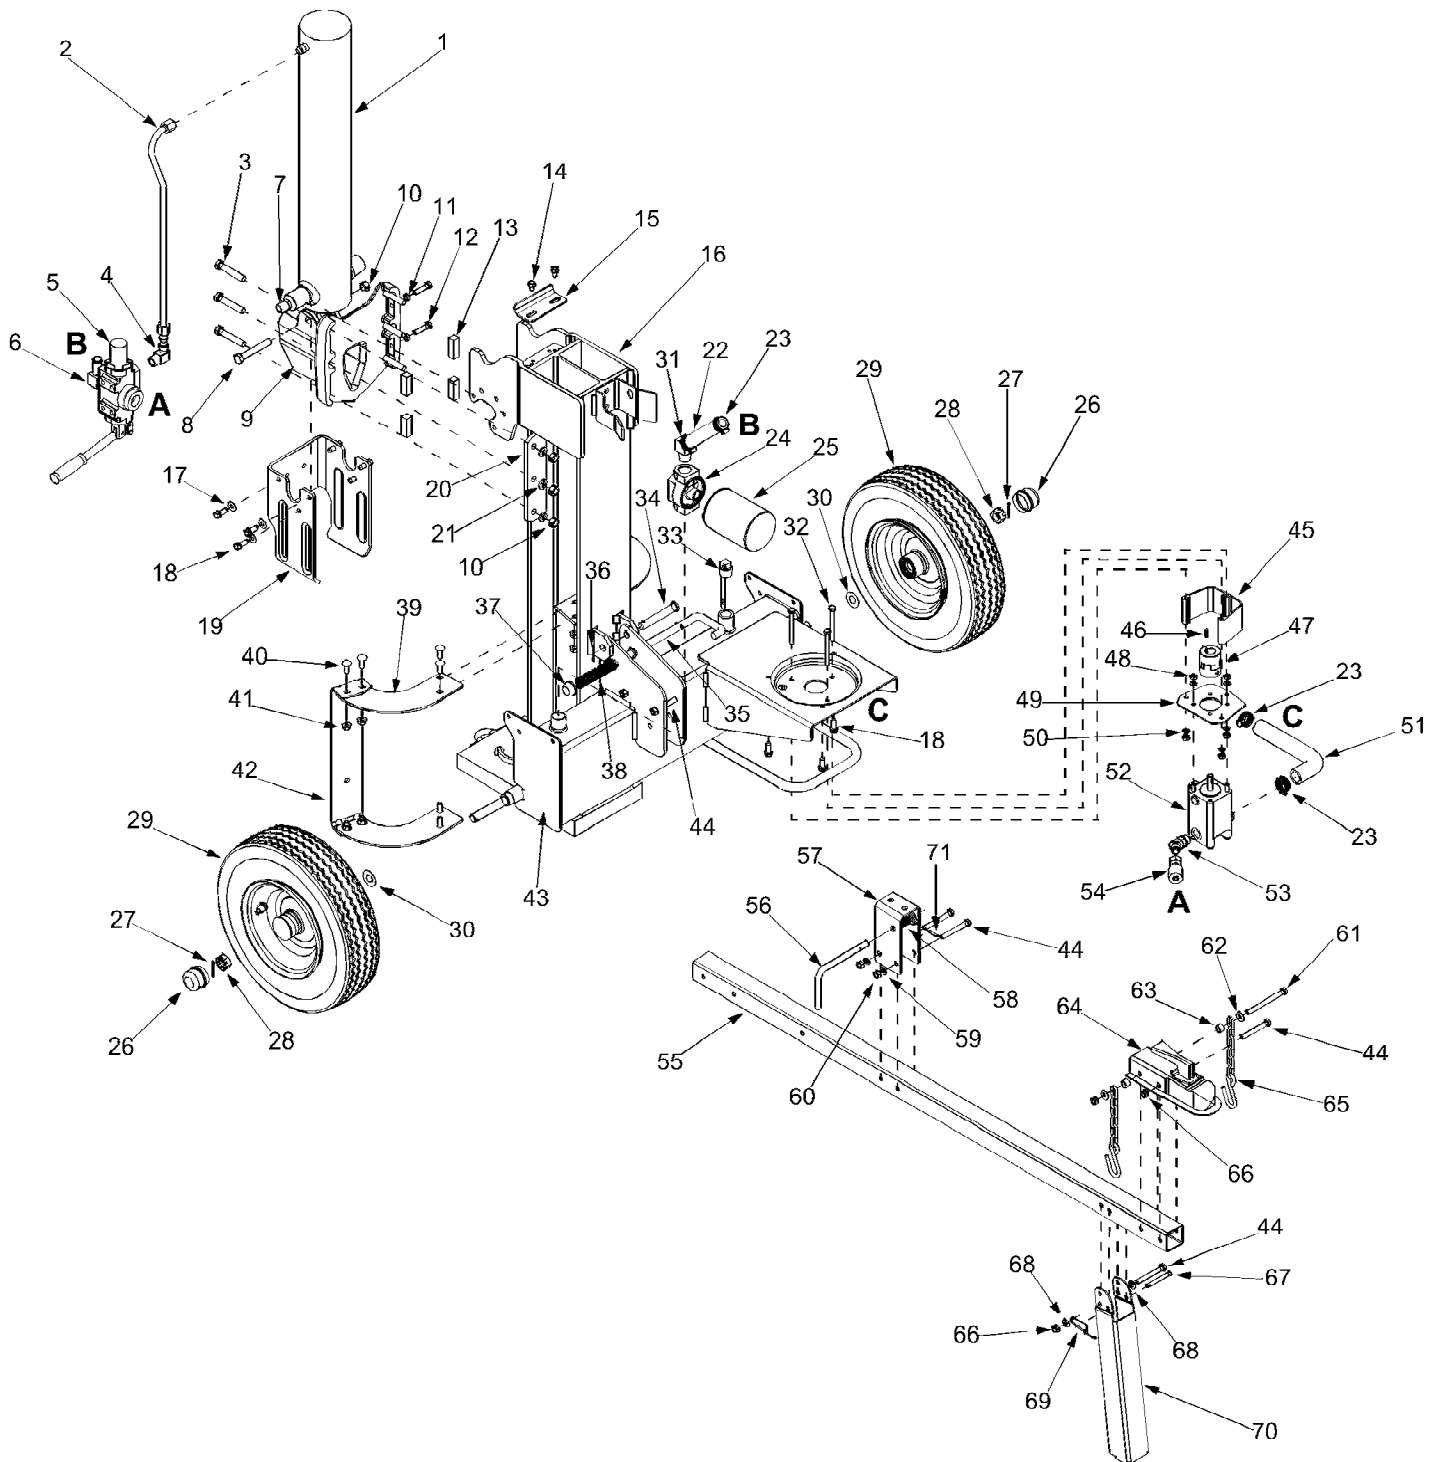

Ref #	Part Number	Qty	Description
1	718-0773		Hydraulic Cylinder
2	727-0634		Hydraulic Tube
3	710-1018		Hex Cap Screw 1/2-20 x 2.75
4	737-0192		90 Degree Solid Adapter
5	718-0481		Control Valve
6	737-0153		Return Elbow
7	737-0238		Nipple Pipe 1/2-14
8	710-0515		Hex Cap Screw 1/2-20 x 3.50
9	719-0550		Wedge Assembly
10	712-0239		Lock Nut 1/2-20
11	712-0711		Hex Jam Nut 3/8-24
12	710-0459A		Hex Cap Screw 3/8-24 x 1.5
13	781-0351		Adjustable Gib
14	710-0604A		Hex Washer Screw 5/16-18 x .625
15	781-1054		Support Bracket
16	681-0173		Beam Assembly
17	736-0300		Flat Washer .406 ID x .875 OD
18	710-0654A		Hex Washer Screw 3/8-16 x 1.0
19	781-0791		Dislodger
20	781-0790		Back Plate
21	736-0921		Lock Washer 1/2
22	727-0443		Return Hose 3/4" ID x 44" Lg.
23	726-0132		Hose Clamp 5/8"
24	737-0316		Filter Housing
25	723-0405		Oil Filter
26	734-0873		Hub Cap
27	714-0162		Cotter Pin
28	712-0359		Slotted Nut 3/4-16
29	634-0186		Wheel Assembly
30	736-0351		Flat Washer .760 ID x .500 OD
31	737-0312		Adapter 3/4-14
32	710-1338		Hex Screw 5/16-24 x 3.25
33	737-0348		Vented Dipstick
34	711-1587		Clevis Pin
35	781-0690		Lock Rod
36	714-0470		Cotter Pin
37	726-0214		Push Cap
38	732-0583		Compression Spring
39	781-0686		Log Tray Bracket
40	710-3097		Carriage Bolt 3/8-16 x 1.0
41	712-0431		Flanged Lock Nut 3/8-16
42	781-0682		Log Tray
43	681-0161		Frame Assembly
44	710-0521		Hex Bolt 3/8-16 x 3"
45	719-0353		Coupling Shield
46	714-0122		Square Key 3/16" x .75
47	718-0686		Flexible Coupling
48	712-0123		Hex Nut 5/16-24 +
49	781-0097		Rear Coupling Support Bracket
50	736-0119		Lock Washer 5/16" ID
51	727-0633		Hose
52	718-0683		Gear Pump (11gpm)
53	737-0329		45 Degree Elbow