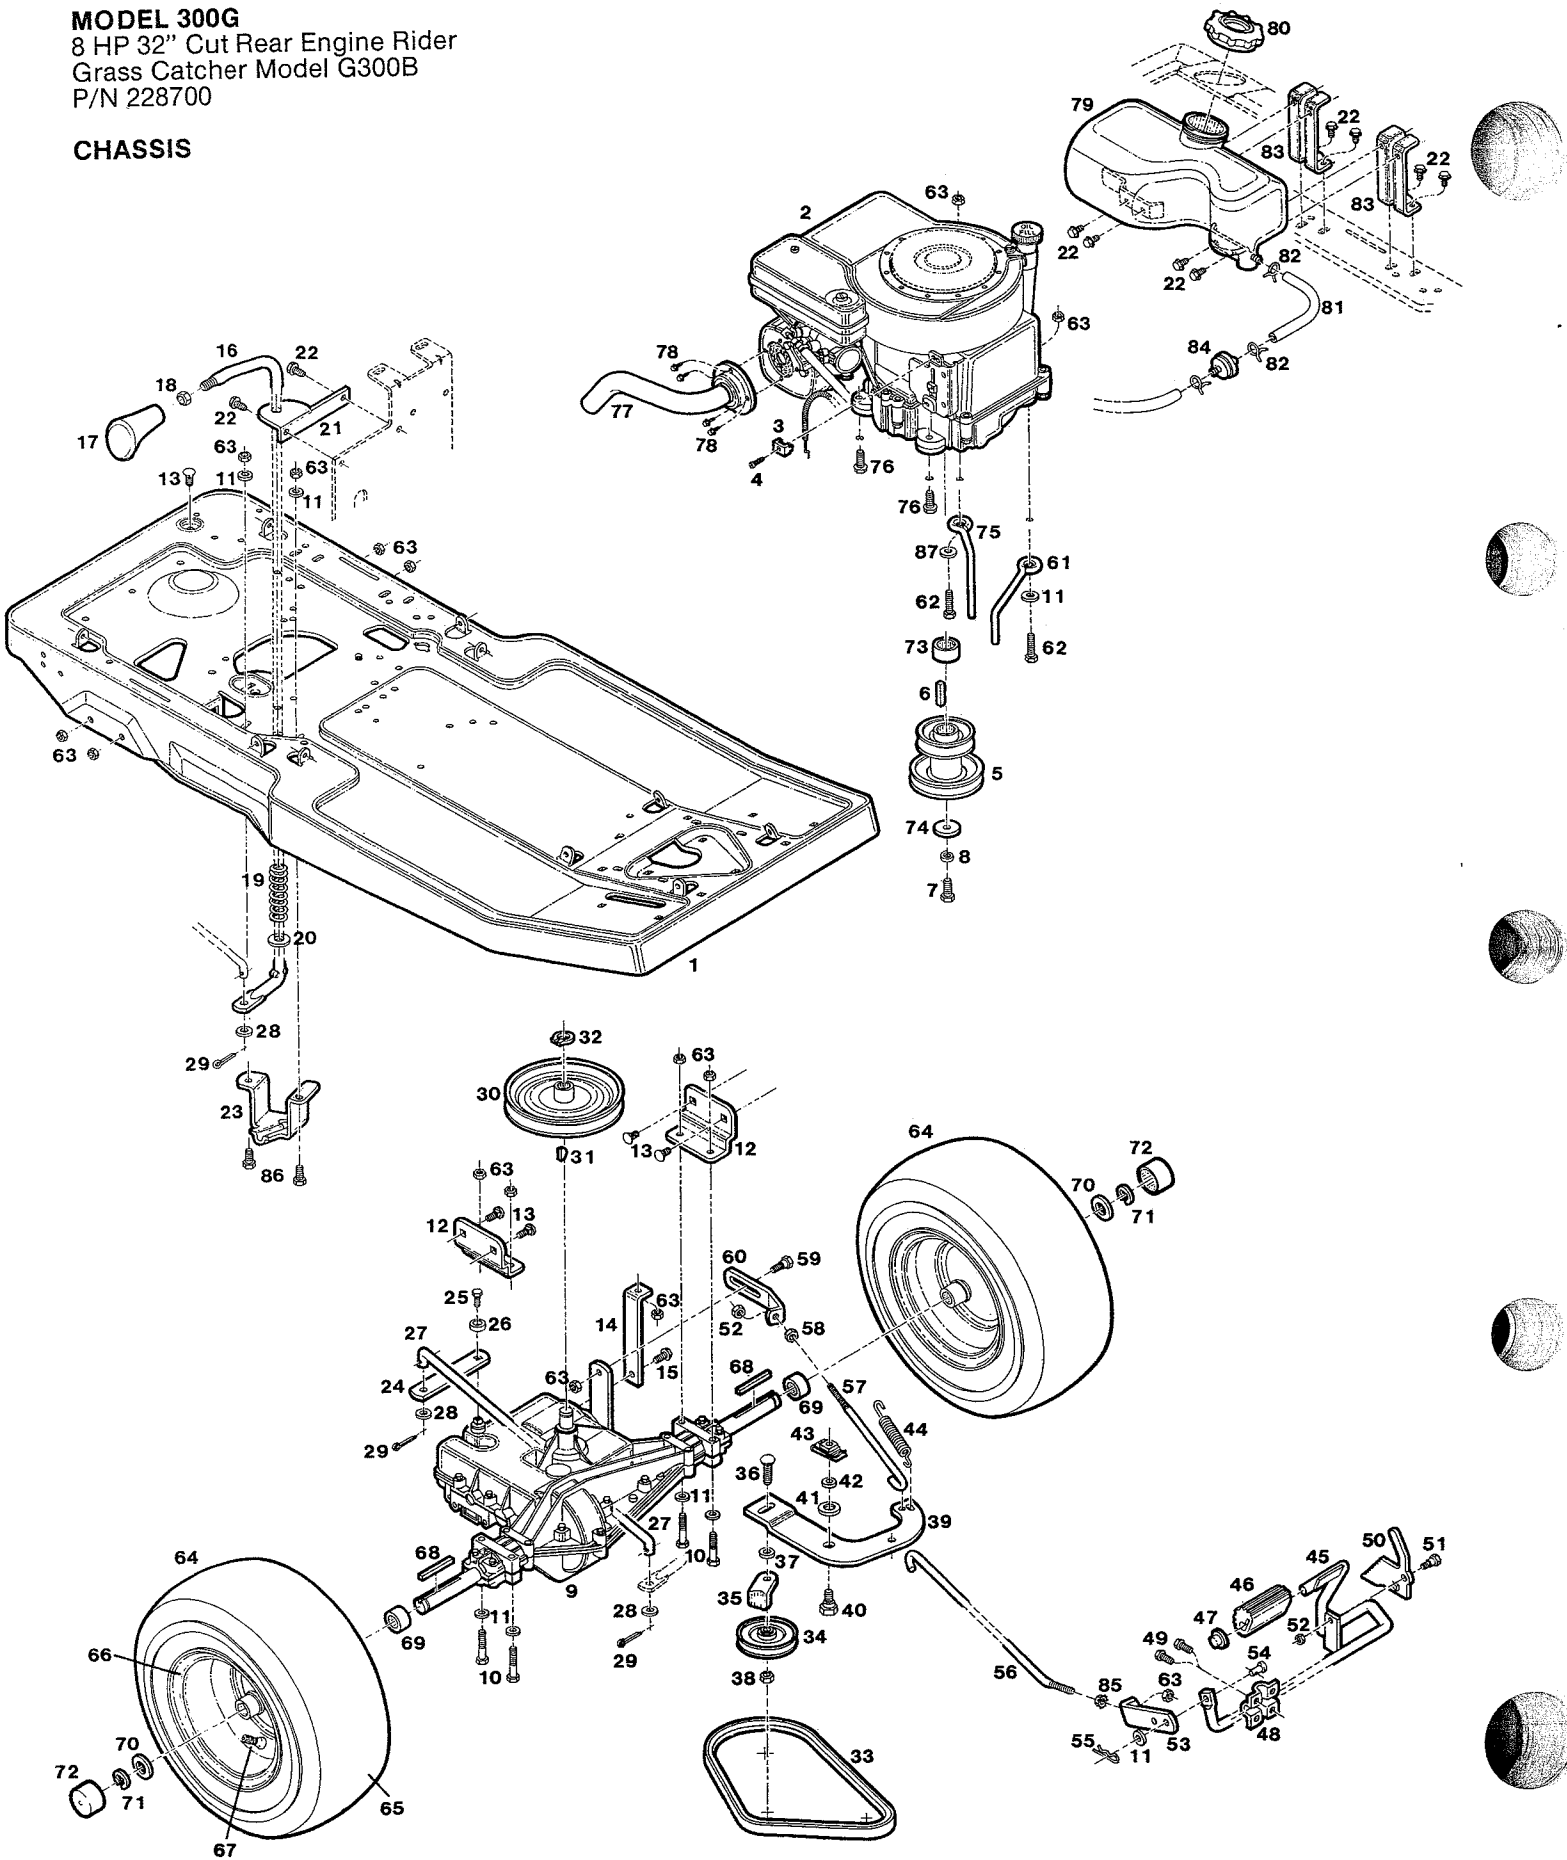

MODEL 300G
8 HP 32" Cut Rear Engine Rider
Grass Catcher Model G300B
P/N 228700

CHASSIS

P/L 183277
P/N 228734

MODEL 300G
8 HP 32" Cut Rear Engine Rider
Grass Catcher Model G300B
P/N 228700

CHASSIS

Index No.	Part No.	Description	Index No.	Part No.	Description
1	014845	Frame - main	43	159764	Clip - tinnerman
2	*	Engine - 8 HP	44	109637	Spring - idler tension
3	159269	Clamp - throttle cable	45	173732	Pedal - clutch/brake
4	159277	Screw - cable clamp	46	112938	Pad - pedal, rubber
5	099200	Pulley - engine, double	47	159905	Retainer - push-on
6	158311	Key - pulley 1/4 square x 1-1/2	48	016469	Bracket - pedal
7	159699	Bolt - hex 7/16-20 x 1-3/4	49	450437	Bolt - hex 5/16-18 x 5/8
8	311068	Washer - split lock	50	173237	Lever - parking brake
9	**	Transaxle - 5 speed (Tecumseh/Peerless Model 920-022)	51	159996	Bolt - shoulder 1/4-20 x 7/16
10	158493	Bolt - hex 5/16-18 x 2-1/4	52	152967	Nut - hex lock 1/4-20
11	715185	Washer - flat	53	014878	Clip - clutch rod
12	016006	Bracket - transaxle	54	157263	Pin - clevis 5/16
13	158907	Bolt - carriage 5/16-18 x 5/8	55	715011	Hairpin Cotter
14	091272	Brace - transaxle	56	099234	Rod - clutch
15	159228	Bolt - hex taptite 5/16-18 x 3/4	57	099283	Rod - brake
16	099689	Lever - transmission shift	58	715037	Nut - hex keps 1/4-20
17	112664	Knob - shift lever	59	159723	Bolt - shoulder 5/16-18 x 3/4
18	158949	Nut - hex jam 1/2-13	60	109843	Link - brake rod
19	136739	Spring - shift lever	61	099275	Guide - belt
20	156075	Washer - flat 1/2	62	157958	Bolt - hex 5/16-18 x 1-1/2
21	014902	Support - shift lever	63	715177	Nut - hex lock 5/16-18
22	158089	Bolt - hex taptite 1/4-20 x 1/2	64	042184	Wheel - rear, with tire & rim
23	099267	Support - shift lever, with detent	65	042408	Tire - rear 16 x 6.50 tubeless
24	099663	Lever - shift, on transaxle	66	042390	Rim - rear wheel
25	157982	Bolt - hex 1/4-28 x 3/4	67	136291	Stem - valve w/cap
26	157792	Washer - flat, special	68	446617	Key - rear wheel 3/16 square x 2-1/2
27	099697	Rod - connecting, shift levers	69	159749	Spacer - wheel
28	715417	Washer - flat 7/16	70	158188	Washer - flat 3/4
29	317016	Pin - cotter 1/8 x 1	71	316513	Ring - retainer
30	099218	Pulley - transaxle	72	112409	Cap - hub, rear wheel
31	615534	Key - woodruff #9	73	159715	Spacer - engine pulley
32	159285	Ring - retaining	74	159707	Washer - flat
33	136705	Belt - transaxle drive	75	099317	Guide - belt
34	109645	Pulley - idler	76	157891	Bolt - hex taptite 3/8-16 x 1
35	015198	Retainer - belt	77	137307	Pipe - exhaust
36	157750	Bolt - carriage 3/8-16 x 1-1/2	78	158527	Screw - hex slotted #8-32 x 3/8
37	158345	Washer - flat 3/8	79	112839	Tank - fuel
38	310011	Nut - hex lock 3/8-16	80	113340	Cap - fuel tank
39	173500	Arm - idler pulley	81	136697	Hose - fuel line
40	157479	Bolt - shoulder 5/16-18 x 5/8	82	303859	Clamp - fuel line
41	159756	Washer - flat 5/8	83	015263	Support - fuel tank
42	158212	Washer - flat	84	432625	Filter - fuel
			85	150136	Nut - hex keps 5/16-18
			86	158485	Bolt - hex 5/16-18 x 3/4
			87	150979	Washer - flat 3/8

*Contact Engine Manufacturer's authorized service dealer for parts and warranty.

**Contact Tecumseh/Peerless authorized service dealer or distributor for parts and warranty.