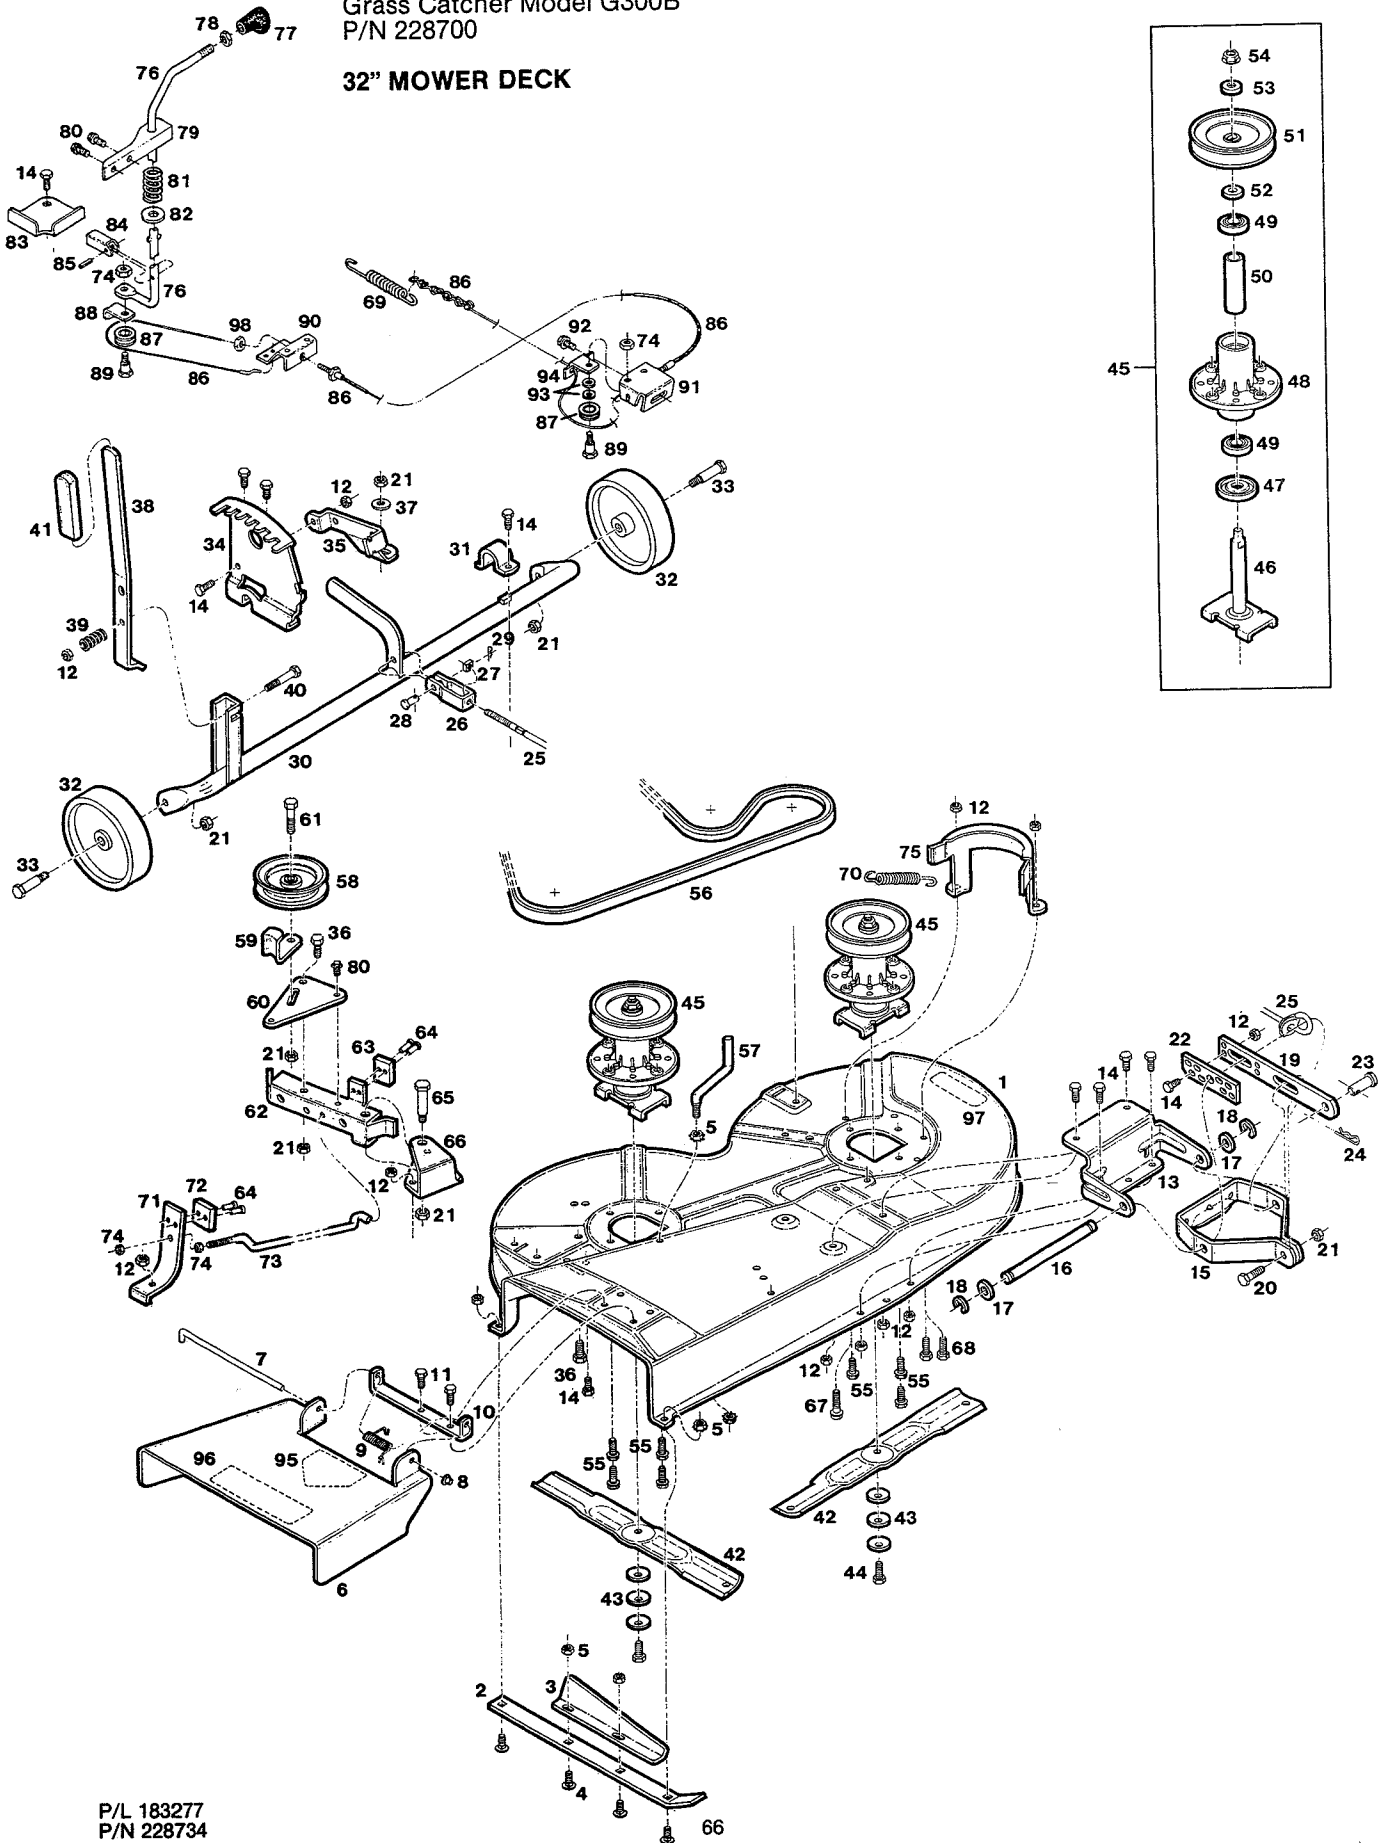

MODEL 300G
8 HP 32" Cut Rear Engine Rider
Grass Catcher Model G300B
P/N 228700

32" MOWER DECK

MODEL 300G
8 HP 32" Cut Rear Engine Rider
Grass Catcher Model G300B
P/N 228700

32" MOWER DECK

Index No.	Part No.	Description	Index No.	Part No.	Description
1	016709	Deck - 32"	50	095398	Spacer - bearings
2	016113	Bar - skid	51	095380	Pulley - drive
3	016121	Deflector - grass	52	157404	Spacer - pulley
4	313510	Bolt - carriage 5/16-18 x 3/4	53	157396	Washer - pulley retainer
5	150136	Nut - hex keps 5/16-18	54	159301	Nut - hex flange lock 7/16-20
6	014969	Deflector - discharge opening	55	159830	Bolt - hex taptite 5/16-18 x 7/8
7	159855	Pin - deflector hinge	56	136762	Belt - blade drive
8	452128	Nut - push 1/4	57	099572	Guide - belt
9	136788	Spring - deflector	58	096297	Pulley - idler
10	016139	Bracket - deflector pivot	59	174219	Retainer - belt
11	158485	Bolt - hex 5/16-18 x 3/4	60	174227	Plate - retainer and spring
12	715177	Nut - hex lock 5/16-18	61	312322	Bolt - hex 3/8-16 x 1-3/4
13	015990	Bracket - deck hitch	62	099473	Arm - idler w/brake pad (includes 63 & 64)
14	450437	Bolt - hex 5/16-18 x 5/8	63	136754	Pad - brake
15	016147	Bracket - hitch pivot	64	159152	Rivet - brake pad
16	095414	Pin - pivot bracket	65	157461	Bolt - shoulder 3/8-16 x 2-7/16
17	461749	Washer - flat 1/2	66	016204	Bracket - idler arm
18	316521	Ring - retaining	67	159863	Bolt - hex taptite 5/16-18 x 1-1/2
19	016154	Bar - hitch	68	152108	Bolt - hex 5/16-18 x 1
20	312272	Bolt - hex 3/8-16 x 1-1/2	69	136747	Spring - clutch engaging
21	310011	Nut - hex lock 3/8-16	70	109637	Spring - brake engaging
22	016162	Plate - lock	71	136770	Arm - brake w/brake pad (includes 72 & 64)
23	715375	Pin - clevis 1/2 x 1-3/8	72	135046	Pad - brake
24	616227	Hairpin cotter	73	051847	Rod - brake
25	051854	Cable - deck lift	74	152967	Nut - hex lock 1/4-20
26	159137	Clevis - lift cable	75	015974	Guard - belt
27	157966	Nut - square 1/4-20	76	099481	Lever - engaging, mower drive
28	157263	Pin - clevis 5/16	77	112664	Knob - engaging lever
29	715011	Hairpin Cotter	78	158949	Nut - hex jam 1/2-13
30	016170	Tube - deck suspension	79	015255	Support - lever
31	014589	Support - tube	80	158089	Screw - hex taptite 1/4-20 x 1/2
32	041541	Wheel - deck 6"	81	137323	Spring - engaging lever
33	157495	Bolt - shoulder 3/8-16 x 2-1/8	82	162073	Washer - spring retaining
34	016287	Quadrant - height adjust	83	171330	Bracket - lever, lower
35	016188	Brace - quadrant	84	171348	Stop - lever
36	159913	Bolt - hex 3/8-16 x 3/4	85	715193	Pin - roll 3/16 x 1
37	715417	Washer - flat 3/8	86	051896	Cable - engaging, mower drive
38	016048	Lever - height adjust	87	112177	Pulley - cable
39	158600	Spring - height adjust lever	88	097352	Retainer - cable
40	158493	Bolt - hex 5/16-18 x 2-1/4	89	158683	Bolt - shoulder 1/4-20 x 1
41	113282	Grip - height adjust lever	90	015966	Bracket - cable anchor
42	030858	Blade - 16"	91	174128	Bracket - cable pulley
43	158055	Washer - formed spring	92	159483	Screw - taptite 5/16-18 x 1/2
44	158543	Bolt - hex nylock 3/8-24 x 1	93	158956	Washer - flat 1/4 special
45	016196	Spindle Assy - blade (includes 46-54)	94	174136	Guide - cable
46	095364	Shaft - blade w/saddle	95	143115	Decal - DANGER
47	134981	Shield - dust	96	007666	Decal - CAUTION
48	134973	Housing - shaft and bearings	97	004655	Decal - NO STEP
49	095406	Bearing - shaft	98	159426	Nut - hex jam 1/4-28