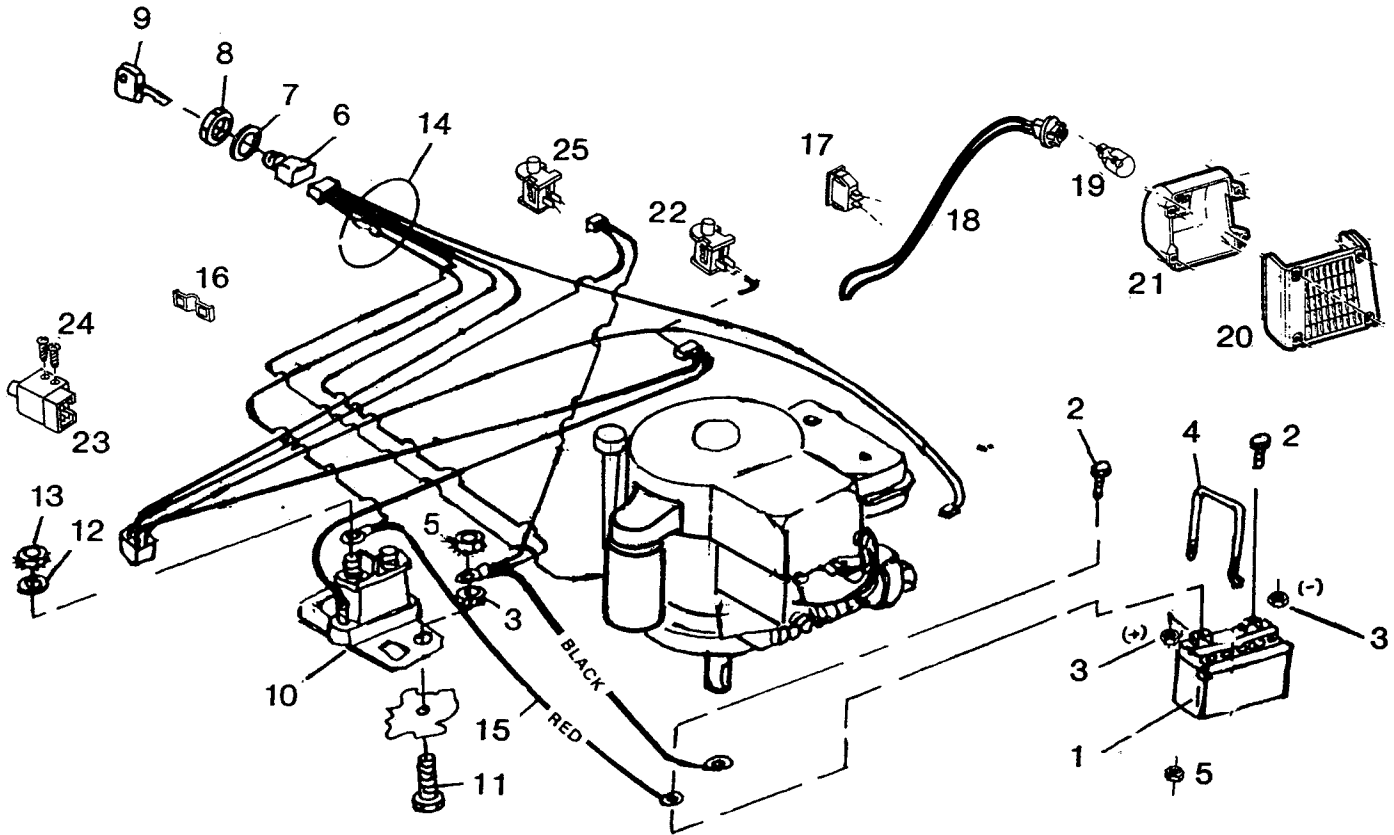

MODEL 300G
 8 HP 32" Cut Rear Engine Rider
 Grass Catcher Model G300B
 P/N 228700

ELECTRICAL SYSTEM

Index No.	Part No.	Description	Index No.	Part No.	Description
1	136796	Battery - 12 volt, dry	14	136812	Harness - wiring
2	449587	Bolt - hex 1/4-20 x 5/8	15	136820	Wire - battery positive, red
3	715037	Nut - hex keps 1/4-20	16	134676	Retainer - harness, press-on
4	099655	Clamp - battery hold-down	17	135814	Switch - headlight
5	152967	Nut - hex lock 1/4-20	18	136838	Harness - headlight
6	135798	Switch - ignition w/o key	19	135533	Bulb - headlight
7	158717	Nut - hex 5/8-32 plastic	20	015867	Lens - headlight
8	112698	Boot - ignition switch	21	113217	Reflector - headlight
9	136242	Key - ignition	22	137224	Switch - safety, neutral start
10	134940	Solenoid - starter	23	134825	Switch - system interlock
11	158121	Bolt - hex 1/4-20 x 3/4	24	157933	Screw - pan hd tap #12 x 1/2
12	156430	Washer - ext tooth lock 5/16	25	134833	Switch - seat
13	157974	Nut - hex 5/16-24			