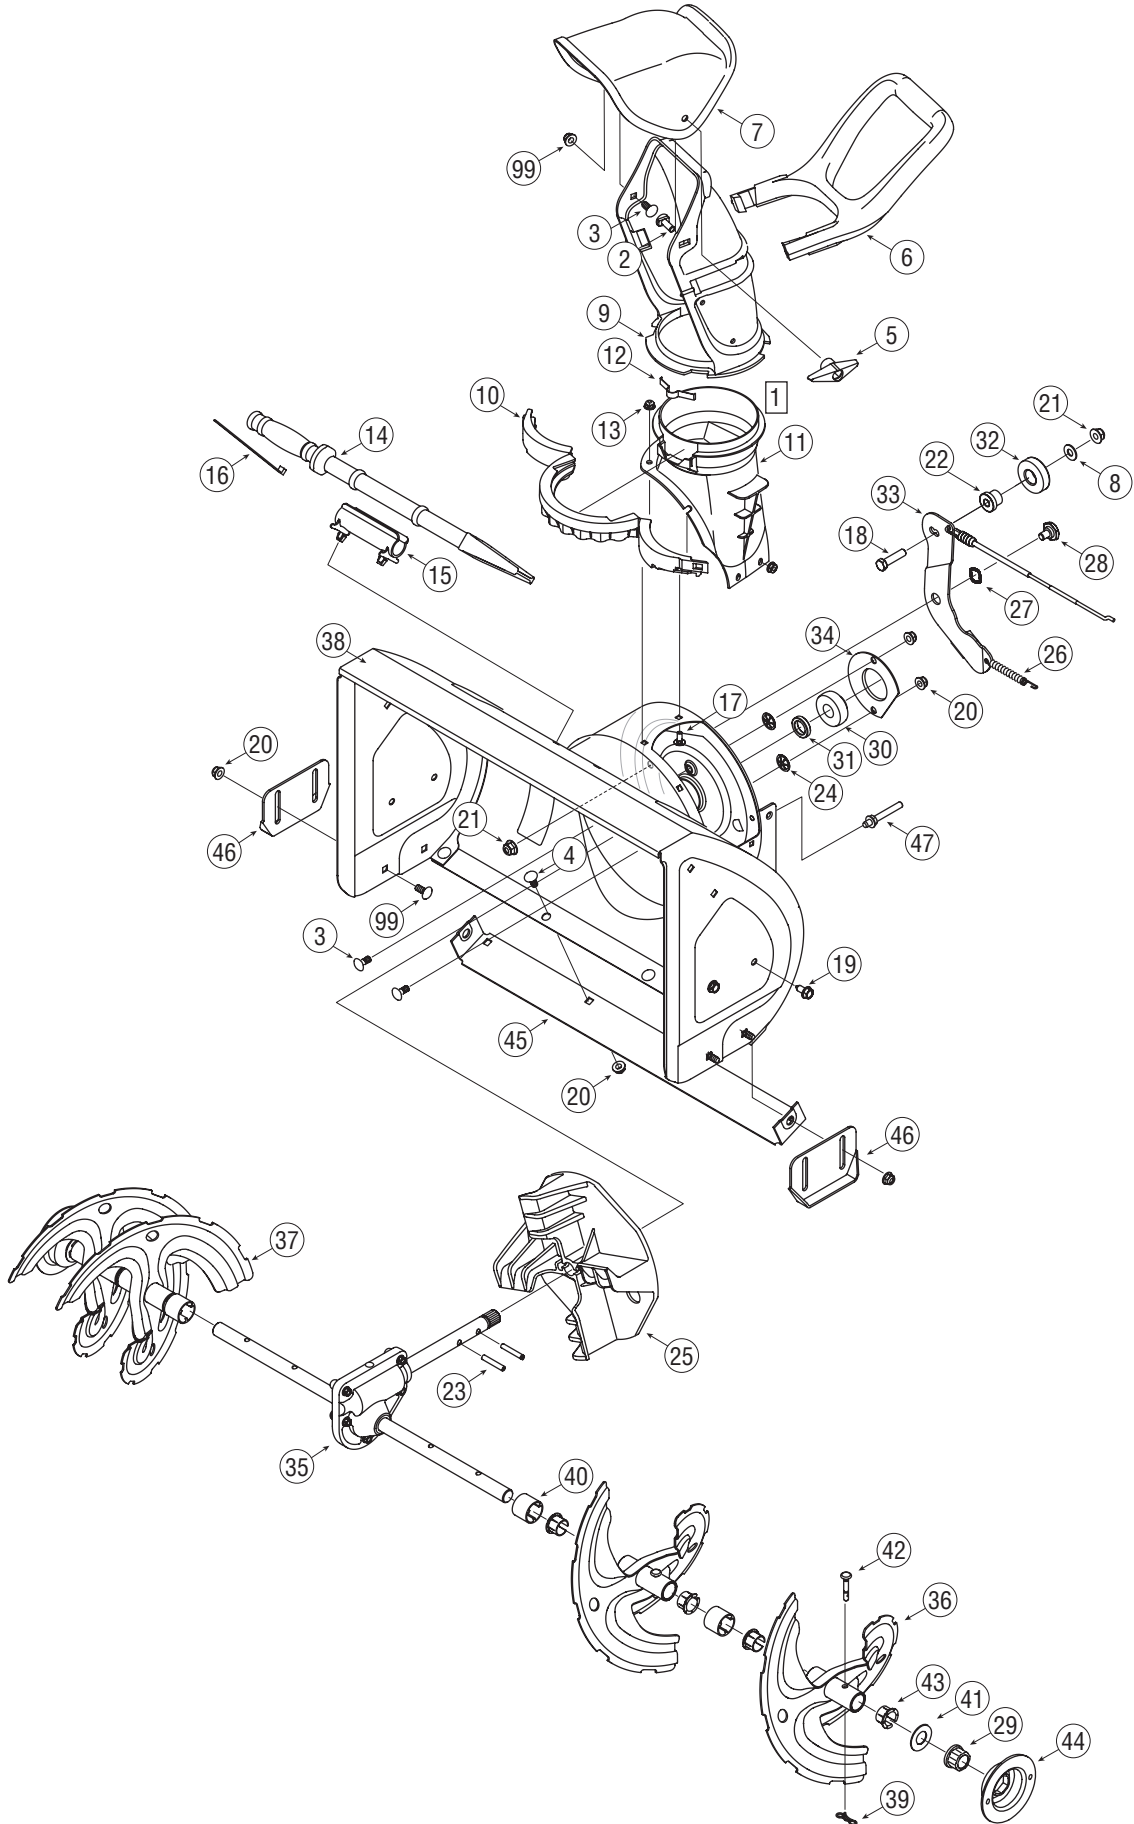

# Parts List

REF NO.	PART NUMBER	DESCRIPTION	Qty.
1	684-04037	Chute Assembly	1
2	710-04071	Carriage Bolt 5/16-18 x 1.0"	1
3	710-0451	Carriage Bolt 5/16-18	11
4	710-0260A	Carriage Bolt 5/16-18 x .62	4
5	720-0284	Wing Knob 5/16-18	1
6	731-04388A	Chute Handle	1
7	731-04426A	Upper Chute	1
8	736-0267	Flat Washer .385 x .87 x .06	1
9	731-04127	Lower Chute	1
10	731-04353	Chute Ring	1
11	731-2636A	Chute Adapter 5" Dia.	1
12	732-04111	Chute Adjustment Spring	1
13	712-04064	Flange Lock Nut 1/4-20	5
14	731-2643	Clean-out Tool	1
15	731-2635	Clean-out Tool Mount	1
16	725-0157	Cable Tie	1
17	710-0134	Carriage Screw 1/4-20 x 0.62"	5
18	710-0520	Hex Bolt 3/8-16 x 1.50"	1
19	710-04484	AB Screw 5/16-18 x .750	4
20	712-04063	Flange Lock Nut, 5/16-18	10
21	712-04065	Flange Lock Nut, 3/8-16	2
22	750-04852	Shoulder Spacer	1
23	715-04020	Spiral Pin	2
24	726-04012	Push On Nut	2

# Parts List

Ref. No.	Part No.	Description	Qty.
1	710-0449	Carriage Screw 5/16-18 x 2.25	2
2	710-0605	Mach. Screw 1/4-20 x 1.825	1
3	710-04484	Screw 5/16-18 x .75	8
4	712-04064	Flange Lock Nut 1/4-20	2
5	720-0284	Wing Knob 5/16-18	2
6	725-0157	Cable Tie	3
7	746-04256	Drive Cable	1
8	746-04236	Auger Cable	1
9	747-1161A	Auger Control	1
10	747-1214	Drive Control	1
11	749-04147	Lower Handle	1
12	749-1092A	Upper Handle	1
13	790-00053	Handle Tab	2
14	618-04296A	Transmission Assembly	1
15	710-0809	TT Screw 1/4-20 x 1.25	1
16	710-1652	Screw 1/4-20 x .625	3
17	711-1364	Clevis Pin	1
18	714-0115	Cotter Pin 1/8 x 1.0	2
19	714-04040	Bow Tie Cotter Pin 72	1
20	715-0249	Roll Pin	1
21	717-04066A	Pinion 14T	1
22	717-04073A	Gear 70T	1
23	732-0429A	Extension Spring	1
24	736-0192	Flat Washer	1
25	738-04184A	Shoulder Screw 1/4-20	1
26	738-0924A	Shoulder Screw 1/4-28	1
27	741-0245	Hex Flange Bearing	2
28	741-04108	Hex Flange Bearing	2