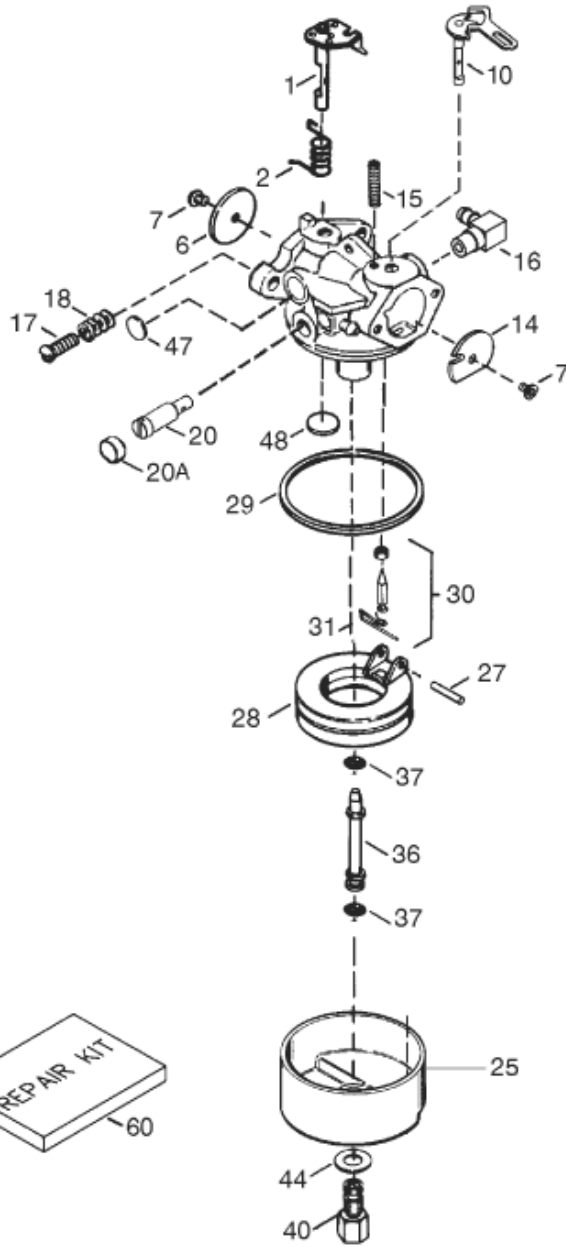

Parts List

Tecumseh Engine LH195SP - 67514D