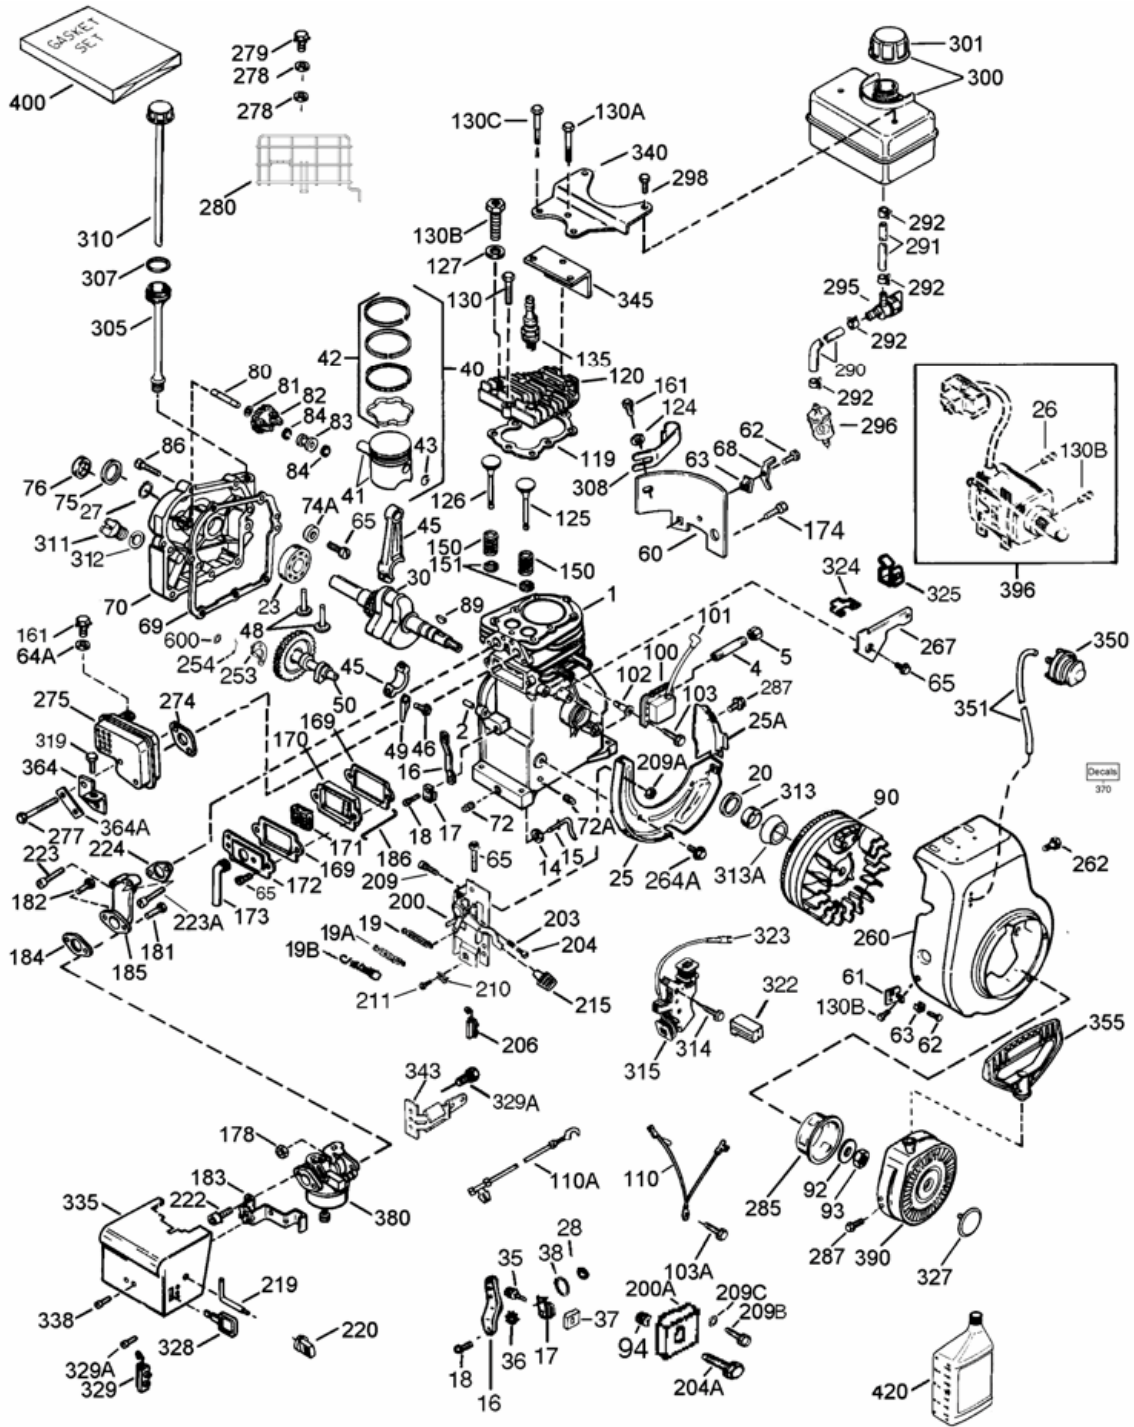

Parts List

Tecumseh Engine LH195SP - 67514D

Parts List

Tecumseh Engine LH195SP - 67514D

Ref. No.	Part No.	Description	Qty
1	36469A	Cylinder (Incl. 2,20,72 & 125)	1
2	26727	Dowel Pin	2
5	30969	Extension Cap (1/4-18 NPT)	1
14	28277	Flat washer	1
15	31334	Governor Rod	1
16	37729	Governor Lever	1
17	31335	Governor Lever Clamp	1
18	651018	Screw, T-15, 8-32 x 19/64"	1
19	31426	Throttle Spring	1
20	32600	Oil Seal	1
25	36552	Blower Housing Baffle (Incl. 262)	1
25A	35883	Baffle Extension	1
30	37842	Crankshaft	1
40	36073	Piston, Pin & Ring Set (Std.)	1
40	36074	Piston, Pin & Ring Set (.010 OS)	1
40	36075	Piston, Pin & Ring Set (.020 OS)	1
41	36070	Piston & Pin Ass'y. (Std.) (Incl. 43)	1
41	36071	Piston & Pin Ass'y. (.010 OS) (Incl. 43)	1
41	36072	Piston & Pin Ass'y. (.020 OS) (Incl. 43)	1
42	36076	Ring Set (Std.)	1
42	36077	Ring Set (.010 OS)	1
42	36078	Ring Set (.020 OS)	1
43	20381	Piston Pin Retaining Ring	2
45	32875A	Connecting Rod Assy (Incl. 46 & 49)	1
46	32610A	Connecting Rod Bolt	2
48	37670	Valve Lifter	2
49	32654	Oil Dipper	1
50	37671	Camshaft (MCR)	1
60	29745	Blower Housing Extension	1
64A	8345	Washer	1
65	30200	Screw, 10-24 x 9/16"	1
69	27677A	* Cylinder Cover Gasket	1
70	34674C	Cylinder Cover (Incl. 75 thru 83)	1
72	27642	Oil Drain Plug (Sq. hd., 1/4-18)	2
75	27897	Oil Seal	1
80	30574A	Governor Shaft	1
81	30590A	Washer	1
82	30591	Governor Gear Assembly (Incl. 81)	1
83	30588A	Governor Spool	1
86	650488	Screw, 1/4-20 x 1-1/4"	7
89	610961	Flywheel Key	1
90	611199	Flywheel	1

Ref. No.	Part No.	Description	Qty
92	650815	Belleville Washer	1
93	650816	Flywheel Nut	1
100	34443C	Solid State Ignition	1
101	610118	Spark Plug Cover	1
102	651024	Solid State Mounting Stud	2
103	651007	Screw, T-15, 10-24 x 15/16"	2
110	35182	Ground Wire	1
110A	36874	Ground Wire - Green, 5.5"	1
119	36443	* Cylinder Head Gasket	1
120	37675	Cylinder Head (Inc. 130A)	1
125	36471	Exhaust Valve (Std.) (Incl. 151)	1
125	36472	Exhaust Valve (1/32 OS) (Incl. 151)	1
126	32644A	Intake Valve (Std.) (Incl. 151)	1
127	650691	Washer	1
130	6021A	Screw, 5/16-18 x 1-1/2 "	2
130A	650694A	Screw, 5/16-18 x 2 "	5
130B	650737	Screw, 1/4-20 x 1/2 "	2
130B	650818	Screw, 5/16-18 x 1-1/2 "	1
135	35395	Resistor Spark Plug (RJ19LM)	1
150	31672	Valve Spring	2
151	31673	Valve Spring Cap	2
161	30063	Screw, T-30, 1/4-20 x 1/2"	1
161	30063	Screw, T-30, 1/4-20 x 1/2"	1
169	27234A	* Valve Cover Gasket	2
170	27666	Breather Body	1
171	31410	Breather Element	1
172	34146	Valve Cover	1
173	35350	Breather Tube	1
174	650128	Screw, 10-24 x 1/2"	1
178	29752	Nut & Lock Washer 1/4-28	2
181	650870	Screw, 1/4-28 x 1-11/16"	1
182	6201	Screw, 1/4-28 x 7/8"	1
183	34583A	Choke bracket	1
184	26756	* Carburetor To Intake Pipe Gasket	1
185	33691	Intake Pipe	1
186	32698	Governor Link	1
200	36677	Control Bracket (Incl. 203 thru 209A)	1
203	31342	Compression Spring	1
204	651029	Screw, T-10, 5-40 x 7/16"	1
206	610973	Terminal	1
206	610973	Terminal	1
215	35440	Control Knob	1