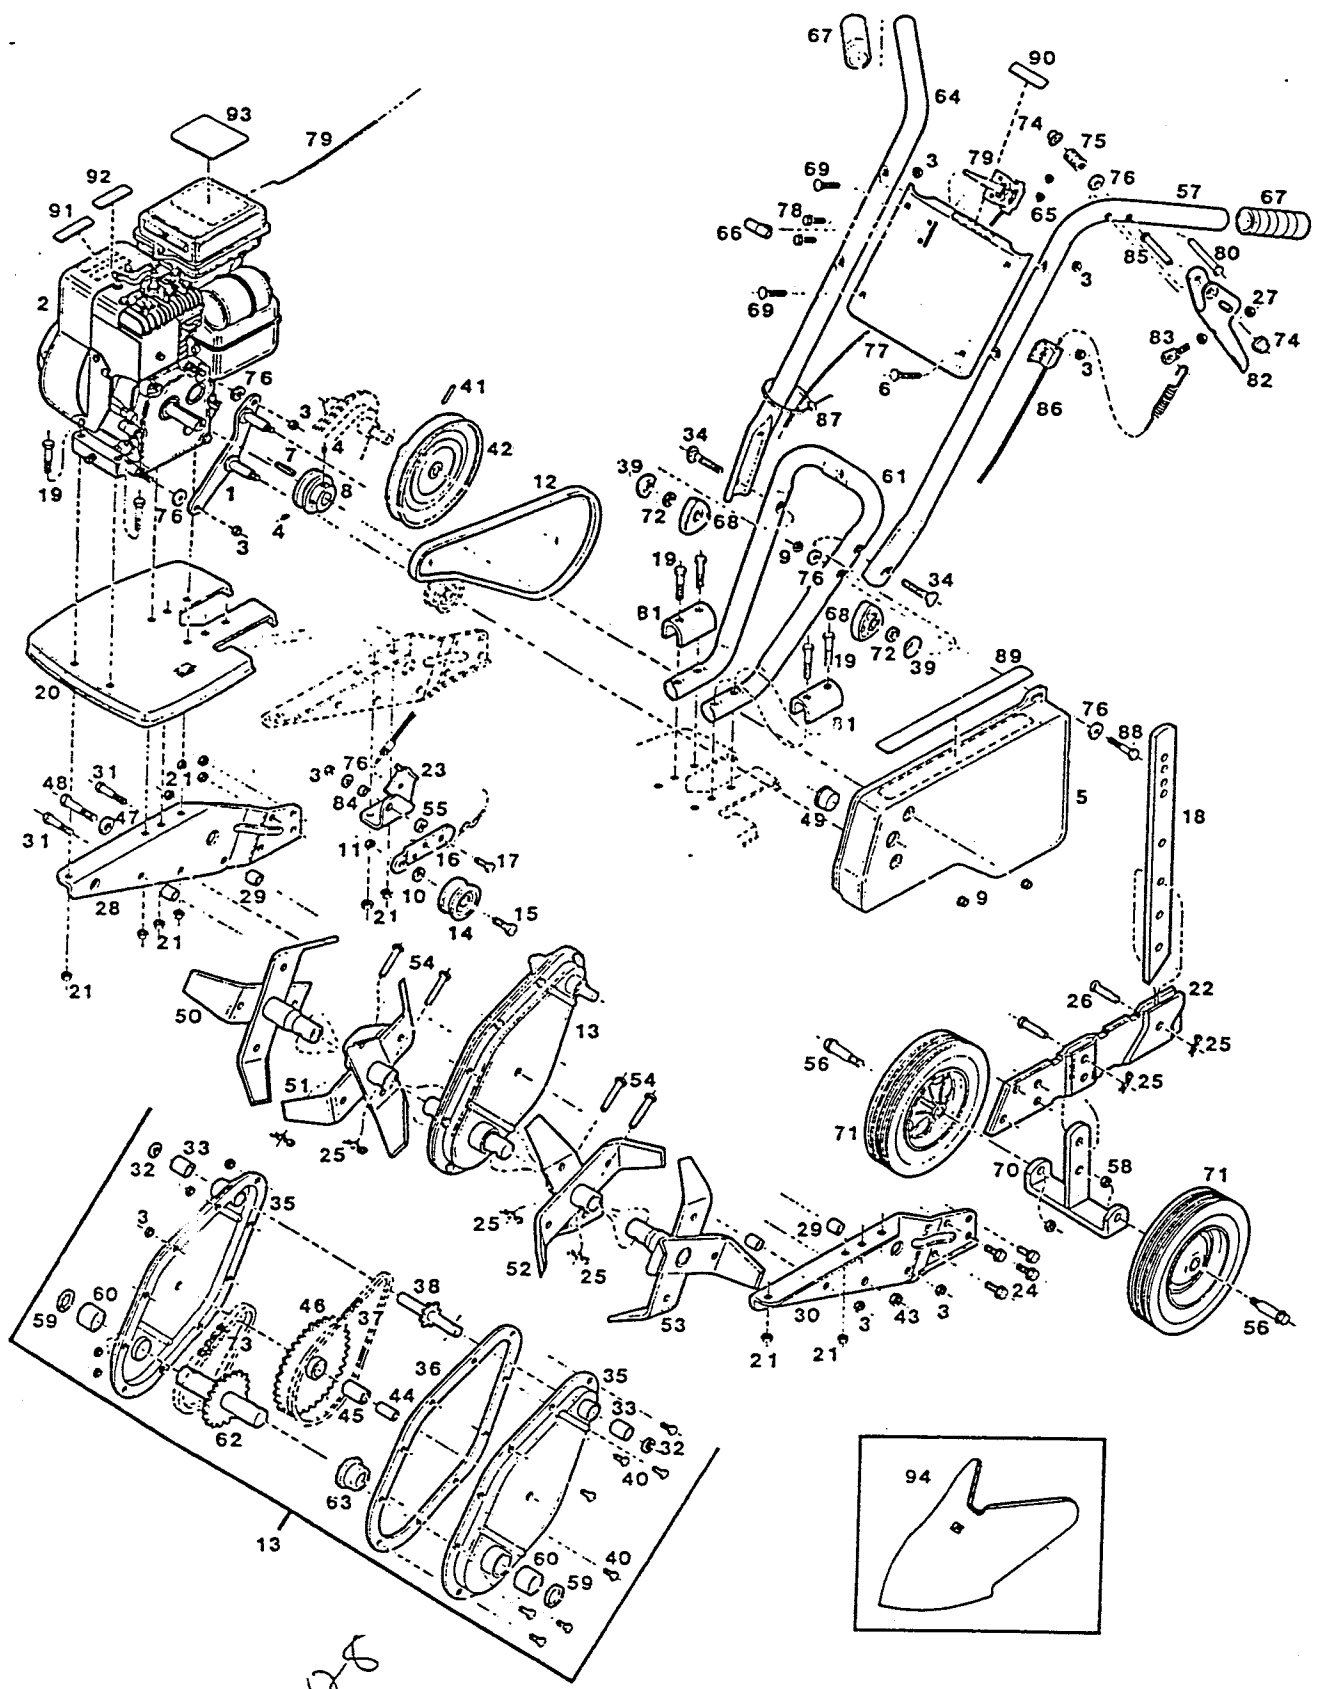

**MODEL 31 LC-H**  
**3 HP Chain Drive Mini Tiller**

52278

**MODEL 31 LC-H**  
3 HP Chain Drive Mini Tiller

Ref. No.	Part No.	Description	Ref. No.	Part No.	Description
1	463687	Belt Guide Plate Assembly	47	461780	Washer - lock 3/8 int tooth
2	*	Engine - 3 HP	48	459032	Bolt - Hex 3/8-16 x 2-1/4
3	715508	Nut - Hex 1/4-20 Lock	49	781625	Cup - Shaft Cover
4	315093	Set Screw - Pulley	50	786640	Tine & Hub Assembly - R.H. Outer
5	570036	Belt Guard Assembly	51	786582	Tine & Hub Assembly - R.H. Inner
6	153932	Bolt-Carriage 1/4-20 x 1-3/4	52	786558	Tine & Hub Assembly - L.H. Inner
7	446369	Key - 3/16 Sq. x 1-1/4	53	786616	Tine & Hub Assembly - L.H. Outer
8	618744	Pulley - Engine	54	488965	Pin - Clevis 5/16 x 1-1/4
9	715078	Nut - Hex 1/4-20 Whiz	55	156174	Spacer
10	461731	Washer	56	153668	Bolt - Wheel
11	715524	Nut - Hex 3/8-16 Lock	57	731703	Handle - L.H.
12	421321	Belt	58	715086	Nut - Hex 3/8-16 Lock
13	432427	Transmission Assembly	59	774760	Seal - Oil, Output large
14	672923	Idler Pulley	60	423632	Bearing - Output Shaft
15	457176	Bolt - Hex 3/8-16 x 1-1/4	61	555912	Yoke - Handle
16	779165	Arm - Idler	62	417725	Shaft - Output w/Sprocket
17	715045	Bolt - Hex 1/4-20 x 3/4	63	468249	Spacer - Tine Shaft
18	435289	Bar - Depth	64	731711	Handle - R.H.
19	460311	Bolt - Hex 5/16-18 x 1-3/4	65	715334	Nut - Hex 10-24 Keps
20	570077	Hood - Tine	66	744037	Knob - Throttle Control
21	715490	Nut - Hex 5/16-18 Lock	67	751032	Grip - handle
22	771576	Bracket Assembly - Depth Bar	68	744284	Knob - Handle Retainer
23	772889	Bracket Assembly - Idler Mtg.	69	152363	Bolt - Carriage 1/4-20 x 1-1/4
24	459131	Bolt - Hex 5/16-18 x 1 Whizlock	70	771600	Bracket Assembly - Wheel
25	715011	Hairpin Cotter	71	498634	Wheel - 8"
26	616532	Pin - Clevis 3/8 x 1-5/8	72	153510	Washer - Lock 5/16
27	452615	Nut - Hex 1/4-20 Nylok	73	425397	Chain - Roller, No. 420
28	446914	Beam - Main Support R.H.	74	452128	Palnut - 1/4" Dia.
29	468256	Spacer - Beam	75	775130	Spring - Latch
30	446898	Beam - Main Support L.H.	76	615690	Washer - 1/4" Dia.
31	153874	Bolt - Hex 1/4-20 x 2-1/4	77	574376	Panel - Handle Bar
32	774737	Seal - Input Shaft, small	78	458687	Screw - Hex 10-24 x 1/2
33	423608	Bearing - Input Shaft	79	530220	Control - Throttle
34	151936	Bolt - Curved Head 5/16-18 x 2-1/4	80	489013	Pin - Clevis 1/4" Dia. x 1-3/4
35	590026	Transmission-Half w/Bearings	81	432963	Sleeve - Yoke Mounting
36	762039	Gasket - Transmission Housing	82	731695	Lever - Control
37	425389	Chain - Roller, No.42	83	450478	Bolt - Spade 1/4-20 x 3/4
38	417691	Input Shaft Assembly	84	468728	Spacer - Idler Arm
39	150201	Washer - Curved	85	489005	Pin - Clevis 1/4" x 1-1/2
40	715052	Bolt - Hex 1/4-20 x 1/2	86	530188	Control Cable
41	715193	Pin - Roll 3/16 x 1-1/4	87	110379	Cable Tie
42	419689	Pulley Assembly	88	450072	Bolt - Hex 1/4-20 x 1-1/2
43	715441	Nut - Hex 3/8-16 Whizlock	89	551648	Decal - Caution/Operation
44	432971	Sleeve - Bearing	90	551689	Decal - Control
45	423624	Bearing - Center Hub	91	551713	Decal - Handle Placement
46	434829	Sprocket & Hub Assembly	92	551846	Decal - Caution Disengage
			93	551655	Decal - Tine Warning
			<b>OPTIONAL ACCESSORY</b>		
			94	465856	Furrowing Kit