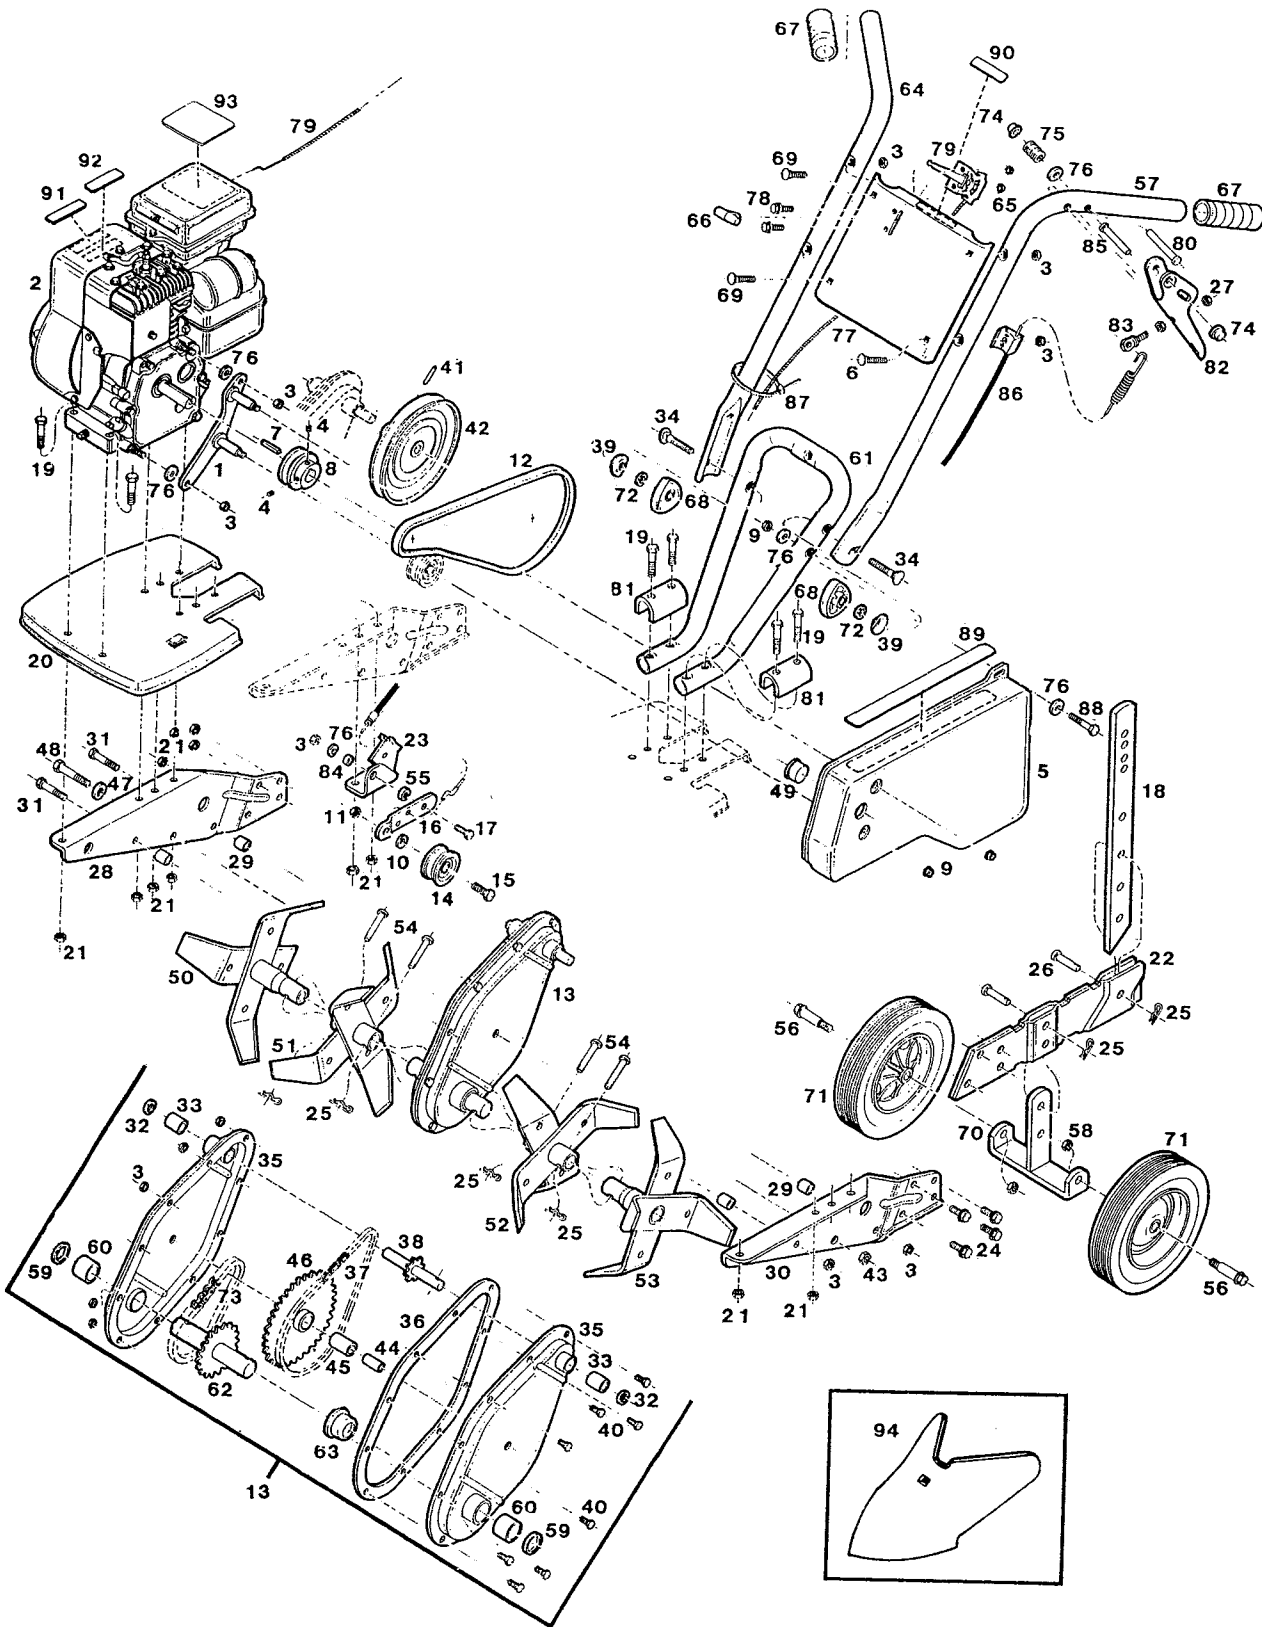

MODEL 31 LC-J
3 HP Chain Drive Tiller

MODEL 31 LC-J
3 HP Chain Drive Tiller

Ref. No.	Part No.	Description	Ref. No.	Part No.	Description
1	463687	Belt Guide Plate Assembly	47	461780	Washer - lock 3/8 int tooth
2	*	Engine - 3 HP	48	459032	Bolt - Hex 3/8-16 x 2-1/4
3	715508	Nut - Hex 1/4-20 Lock	49	781625	Cup - Shaft Cover
4	315093	Set Screw - Pulley	50	786640	Tine & Hub Assembly - R.H. Outer
5	570036	Belt Guard Assembly	51	786582	Tine & Hub Assembly - R.H. Inner
6	153932	Bolt-Carriage 1/4-20 x 1-3/4	52	786558	Tine & Hub Assembly - L.H. Inner
7	446369	Key - 3/16 Sq. x 1-1/4	53	786616	Tine & Hub Assembly - L.H. Outer
8	618744	Pulley - Engine	54	488965	Pin - Clevis 5/16 x 1-1/4
9	715078	Nut - Hex 1/4-20 Whiz	55	156174	Spacer
10	461731	Washer	56	153668	Bolt - Wheel
11	715524	Nut - Hex 3/8-16 Lock	57	731703	Handle - L.H.
12	421321	Belt	58	715086	Nut - Hex 3/8-16 Lock
13	432427	Transmission Assembly	59	774760	Seal - Oil, Output large
14	672923	Idler Pulley	60	423632	Bearing - Output Shaft
15	457176	Bolt - Hex 3/8-16 x 1-1/4	61	555912	Yoke - Handle
16	779165	Arm - Idler	62	417725	Shaft - Output w/Sprocket
17	715045	Bolt - Hex 1/4-20 x 3/4	63	468249	Spacer - Tine Shaft
18	435289	Bar - Depth	64	731711	Handle - R.H.
19	460311	Bolt - Hex 5/16-18 x 1-3/4	65	715334	Nut - Hex 10-24 Keps
20	570077	Hood - Tine	66	744037	Knob - Throttle Control
21	715490	Nut - Hex 5/16-18 Lock	67	751032	Grip - handle
22	771576	Bracket Assembly - Depth Bar	68	744284	Knob - Handle Retainer
23	772889	Bracket Assembly - Idler Mtg.	69	152363	Bolt - Carriage 1/4-20 x 1-1/4
24	459131	Bolt - Hex 5/16-18 x 1 Whizlock	70	771600	Bracket Assembly - Wheel
25	715011	Hairpin Cotter	71	498634	Wheel - 8"
26	616532	Pin - Clevis 3/8 x 1-5/8	72	153510	Washer - Lock 5/16
27	452615	Nut - Hex 1/4-20 Nylok	73	425397	Chain - Roller, No. 420
28	446914	Beam - Main Support R.H.	74	452128	Palnut - 1/4" Dia.
29	468256	Spacer - Beam	75	775130	Spring - Latch
30	446898	Beam - Main Support L.H.	76	615690	Washer - 1/4" Dia.
31	153874	Bolt - Hex 1/4-20 x 2-1/4	77	574376	Panel - Handle Bar
32	774737	Seal - Input Shaft, small	78	458687	Screw - Hex 10-24 x 1/2
33	423608	Bearing - Input Shaft	79	530626	Control - Throttle
34	151936	Bolt - Curved Head 5/16-18 x 2-1/4	80	489013	Pin - Clevis 1/4" Dia. x 1-3/4
35	590026	Transmission-Half w/Bearings	81	432963	Sleeve - Yoke Mounting
36	762039	Gasket - Transmission Housing	82	731695	Lever - Control
37	425389	Chain - Roller, No.42	83	450478	Bolt - Spade 1/4-20 x 3/4
38	417691	Input Shaft Assembly	84	468728	Spacer - Idler Arm
39	150201	Washer - Curved	85	489005	Pin - Clevis 1/4" x 1-1/2
40	715052	Bolt - Hex 1/4-20 x 1/2	86	530188	Control Cable
41	715193	Pin - Roll 3/16 x 1-1/4	87	110379	Cable Tie
42	419689	Pulley Assembly	88	450072	Bolt - Hex 1/4-20 x 1-1/2
43	715441	Nut - Hex 3/8-16 Whizlock	89	551648	Decal - Caution/Operation
44	432971	Sleeve - Bearing	90	551689	Decal - Control
45	423624	Bearing - Center Hub	91	551713	Decal - Handle Placement
46	434829	Sprocket & Hub Assembly	92	551846	Decal - Caution Disengage
			93	551655	Decal - Tine Warning
OPTIONAL ACCESSORY					
			94	465856	Furrowing Kit