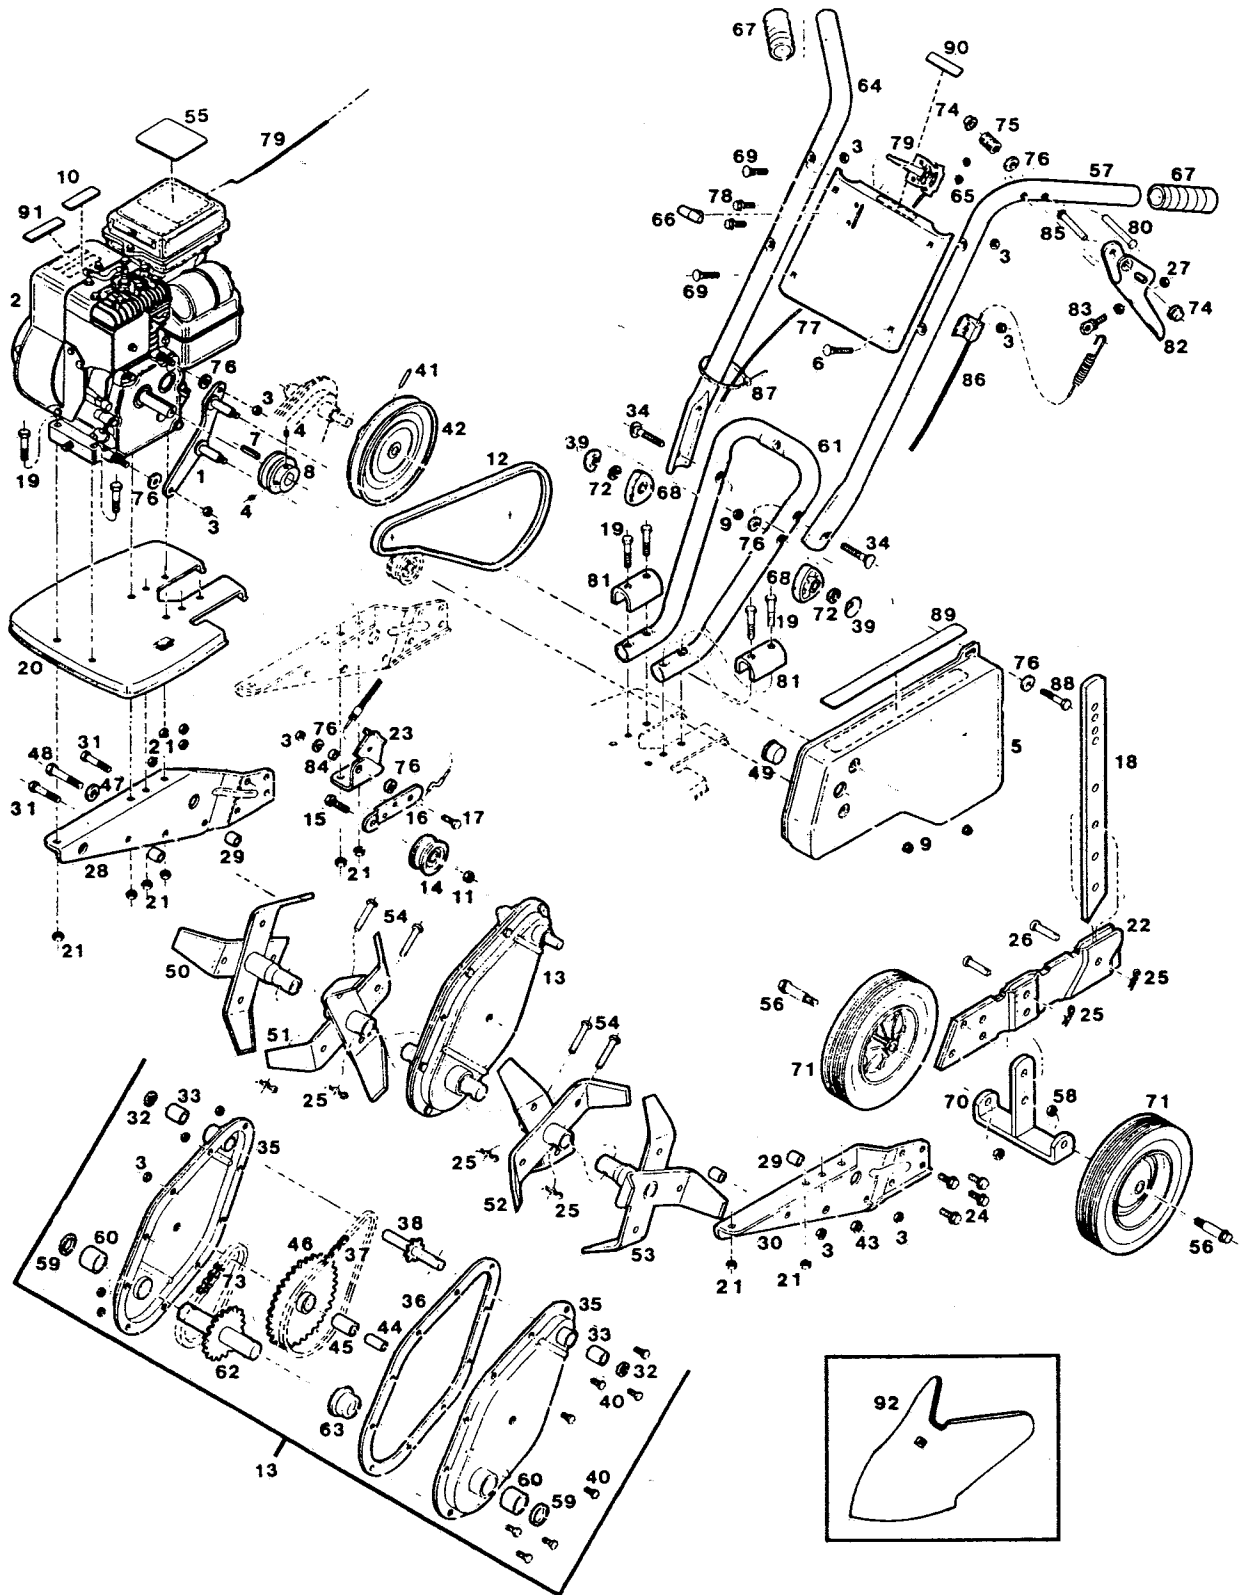

MODEL 31LCM
3.5 hp Front-Tine Tiller

S/N 522467
 O/M 542161
 E/M 082107

**MODEL 31LCM
3.5 hp Front-Tine Tiller**

Ref. No.	Part No.	Description	Ref. No.	Part No.	Description
1	463687	Belt Guide Plate Assembly	47	461780	Washer - lock 3/8 int tooth
2	*	Engine - 3.5 HP	48	459032	Bolt - Hex 3/8-16 x 2-1/4
3	715508	Nut - Hex 1/4-20 Lock	49	781625	Cup - Shaft Cover
4	315093	Set Screw - Pulley	50	786640	Tine & Hub Assembly - R.H. Outer
5	570036	Belt Guard	51	786582	Tine & Hub Assembly - R.H. Inner
6	153932	Bolt-Carriage 1/4-20 x 1-3/4	52	786558	Tine & Hub Assembly - L.H. Inner
7	446369	Key - 3/16 Sq. x 1-1/4	53	786616	Tine & Hub Assembly - L.H. Outer
8	618744	Pulley - Engine	54	488965	Pin - Clevis 5/16 x 1-1/4
9	715078	Nut - Hex 1/4-20 Whiz	55	551655	Decal-Tine Warning
10	551846	Decal- Caution Disengage	56	153668	Bolt - Wheel
11	715524	Nut - Hex 3/8-16 Lock	57	731703	Handle - L.H.
12	421321	Belt	58	715086	Nut - Hex 3/8-16 Lock
13	432427	Transmission Assembly	59	774760	Seal - Oil, Output large
14	672923	Idler Pulley	60	423632	Bearing - Output Shaft
15	457176	Bolt - Hex 3/8-16 x 1-1/4	61	555912	Yoke - Handle
16	779165	Arm - Idler	62	417725	Shaft - Output w/Sprocket
17	715045	Bolt - Hex 1/4-20 x 3/4	63	468249	Spacer - Tine Shaft
18	435289	Bar - Depth	64	731711	Handle - R.H.
19	460311	Bolt - Hex 5/16-18 x 1-3/4	65	715334	Nut - Hex 10-24 Keps
20	570077	Hood - Tine	66	744037	Knob - Throttle Control
21	715490	Nut - Hex 5/16-18 Lock	67	751032	Grip - handle
22	771576	Bracket Assembly - Depth Bar	68	744284	Knob - Handle Retainer
23	772889	Bracket Assembly - Idler Mtg.	69	152363	Bolt - Carriage 1/4-20 x 1-1/4
24	459131	Bolt - Hex 5/16-18 x 1 Whizlock	70	771600	Bracket Assembly - Wheel
25	715011	Hairpin Cotter	71	041772	Wheel - 8"
26	616532	Pin - Clevis 3/8 x 1-3/4	72	153510	Washer - Lock 5/16
27	452615	Nut - Hex 1/4-20 Nylon	73	425397	Chain - Roller, No. 420
28	446914	Beam - Main Support R.H.	74	452128	Palnut - 1/4" Dia.
29	468256	Spacer - Beam	75	775130	Spring - Latch
30	446898	Beam - Main Support L.H.	76	615690	Washer - 1/4" Dia.
31	153874	Bolt - Hex 1/4-20 x 2-1/4	77	574376	Panel - Handle Bar
32	774737	Seal - Input Shaft, small	78	458687	Screw - Hex 10-24 x 1/2
33	423608	Bearing - Input Shaft	79	530626	Control - Throttle
34	151936	Bolt - Curved Head 5/16-18 x 2-1/4	80	489013	Pin - Clevis 1/4" Dia. x 1-3/4
35	590026	Transmission-Half w/Bearings	81	432963	Sleeve - Yoke Mounting
36	762039	Gasket - Transmission Housing	82	731695	Lever - Control
37	425389	Chain - Roller, No.42	83	450478	Bolt - Spade 1/4-20 x 3/4
38	417691	Input Shaft Assembly	84	616789	Spacer - Idler Arm
39	150201	Washer - Curved	85	489005	Pin - Clevis 1/4" x 1-1/2
40	380709	Bolt - Hex 1/4-20 x 1/2 flange	86	530188	Control Cable
41	715193	Pin - Roll 3/16 x 1-1/4	87	110379	Cable Tie
42	584722	Pulley Assembly	88	450072	Bolt - Hex 1/4-20 x 1-1/2
43	715441	Nut - Hex 3/8-16 Whizlock	89	551648	Decal - Caution/Operation
44	432971	Sleeve - Bearing	90	551689	Decal - Control
45	423624	Bearing - Center Hub	91	402016	Decal - Hand Placement
46	434829	Sprocket & Hub Assembly			
					OPTIONAL ACCESSORY
			92	465856	Furrowing Kit