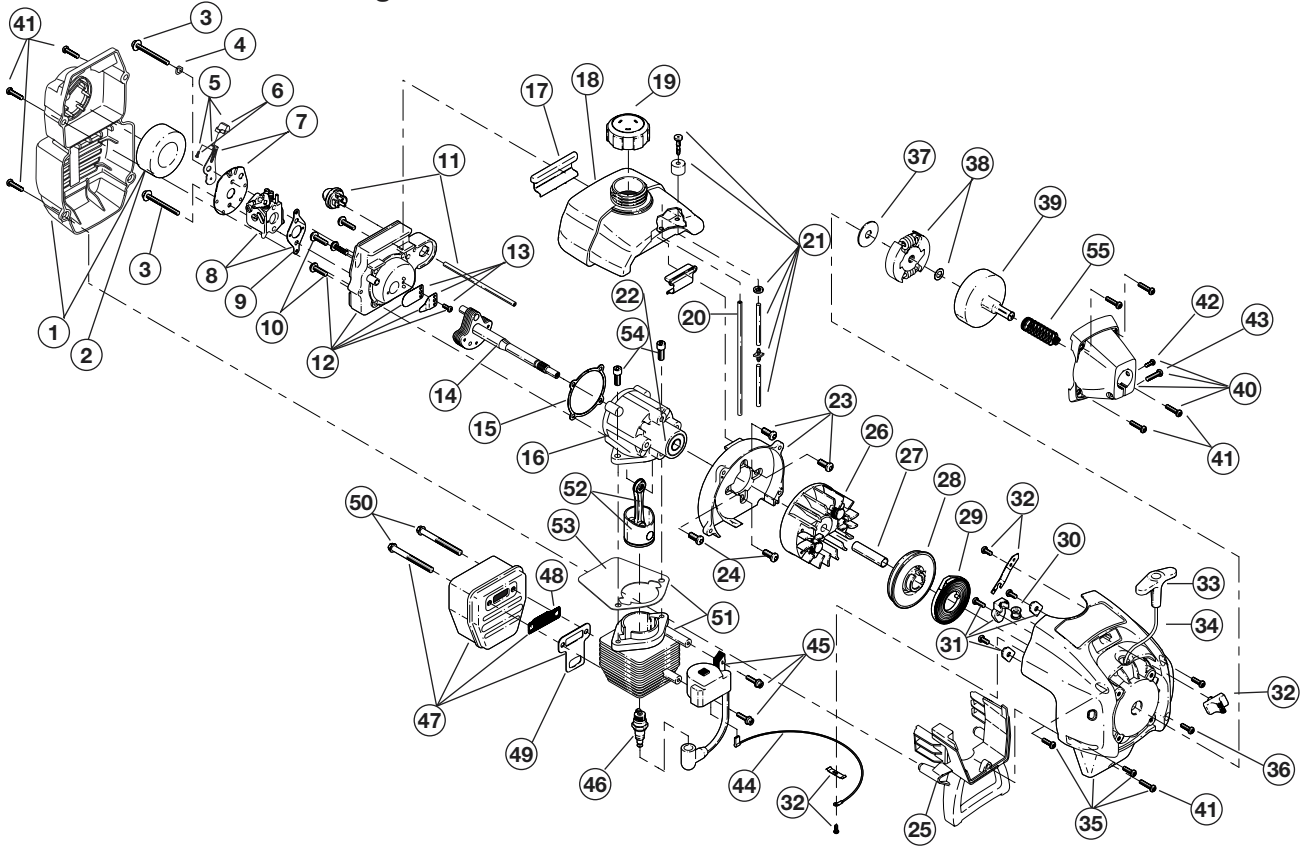

# SECTION 9: PARTS LIST FOR MODEL 31A-116-000

## Engine Parts

# MODEL 31A-116-000: Engine, Boom and J-Handle Parts

Ref. No.	Part No.	ENGINE Part Description
1	182059	Air Cleaner/Muffler Cover Assembly (includes 2 & 41)
2	180350B	Air Cleaner Filter
3	180351	Carburetor Mounting Screw Assembly
4	180226	Wavey Washer
5	182160	Choke Lever Assembly (includes 6)
6	182161	Choke Knob and Screw
7	182162	Choke Lever and Plate (includes 5)
8	182062	Carburetor Assembly W/Limiter Caps (includes 9 & 21)
9	610675	Carburetor Gasket
10	181860	Carb Mount Screw
11	181558	Primer and Hose Assembly
12	182063	Carb Mount Assembly (includes 10)
13	684451	Reed Assembly
14	182790	Power Shaft Assembly
15	612115	Carburetor Mount Gasket
16	182791	Crank Case Service Assembly (includes 10, 14 & 24)
17	612134	Rear Mounting Pad
18	181438	Fuel Tank Assembly (includes 19-21)
19	180000B	Fuel Cap Assembly
20	181168	Fuel Return Line
21	682039	Fuel Line Assembly
22	145308	Front Mounting Pad
23	153520	Shroud Assembly
24	181861	Shroud Screw
25	182064	Shroud Extension and Stand
26	181867	Flywheel Assembly
27	181065	Spacer
28	181597	Recoil Pulley Assembly
29	613102	Recoil Spring
30	611061	Rope Guide
31	181441	Pulley Retainer Assembly
32	182618	Switch Assembly (includes 44)
33	181079	Pull Handle

Ref. No.	Part No.	BOOM & J-HANDLE Part Description
14	181815	Nut
15	145569	Anti-Rotation Screw
16	182928	Coupler (includes 17-20)
17	182057	Screw
18	181617	Bolt
19	181618	Adjustment Knob
20	181886	Knob Retaining Nut
<b>Optional Accessories</b>		
*	682075	Shoulder Strap Assembly
*	182780	Arnold 2-Cycle Oil
* Items Not Shown		