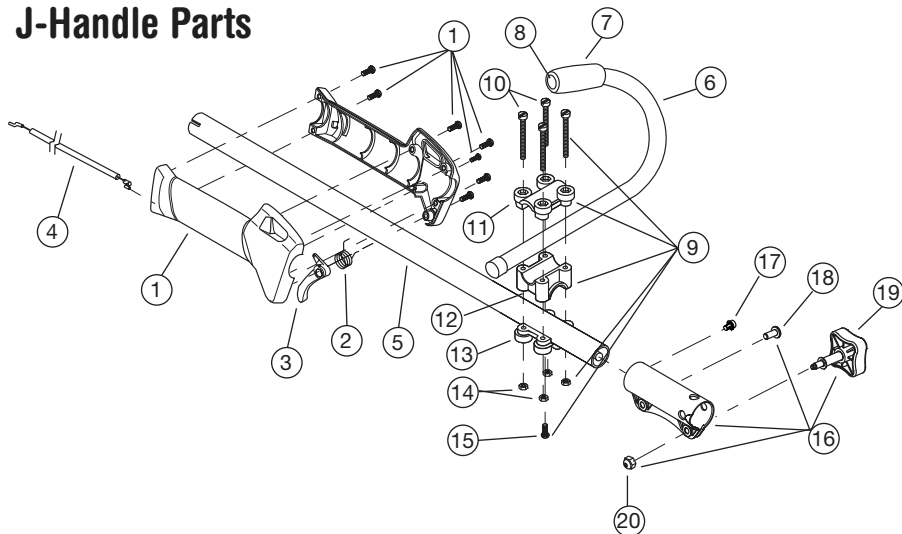

# MODEL 31A-116-000: Engine, Boom and J-Handle Parts

Ref. No.	Part No.	ENGINE Part Description
1	182059	Air Cleaner/Muffler Cover Assembly (includes 2 & 41)
2	180350B	Air Cleaner Filter
3	180351	Carburetor Mounting Screw Assembly
4	180226	Wavey Washer
5	182160	Choke Lever Assembly (includes 6)
6	182161	Choke Knob and Screw
7	182162	Choke Lever and Plate (includes 5)
8	182062	Carburetor Assembly W/Limiter Caps (includes 9 & 21)
9	610675	Carburetor Gasket
10	181860	Carb Mount Screw
11	181558	Primer and Hose Assembly
12	182063	Carb Mount Assembly (includes 10)
13	684451	Reed Assembly
14	182790	Power Shaft Assembly
15	612115	Carburetor Mount Gasket
16	182791	Crank Case Service Assembly (includes 10, 14 & 24)
17	612134	Rear Mounting Pad
18	181438	Fuel Tank Assembly (includes 19-21)
19	180000B	Fuel Cap Assembly
20	181168	Fuel Return Line
21	682039	Fuel Line Assembly
22	145308	Front Mounting Pad
23	153520	Shroud Assembly
24	181861	Shroud Screw
25	182064	Shroud Extension and Stand
26	181867	Flywheel Assembly
27	181065	Spacer
28	181597	Recoil Pulley Assembly
29	613102	Recoil Spring
30	611061	Rope Guide
31	181441	Pulley Retainer Assembly
32	182618	Switch Assembly (includes 44)
33	181079	Pull Handle

Ref. No.	Part No.	BOOM & J-HANDLE Part Description
14	181815	Nut
15	145569	Anti-Rotation Screw
16	182928	Coupler (includes 17-20)
17	182057	Screw
18	181617	Bolt
19	181618	Adjustment Knob
20	181886	Knob Retaining Nut
<b>Optional Accessories</b>		
*	682075	Shoulder Strap Assembly
*	182780	Arnold 2-Cycle Oil
* Items Not Shown		