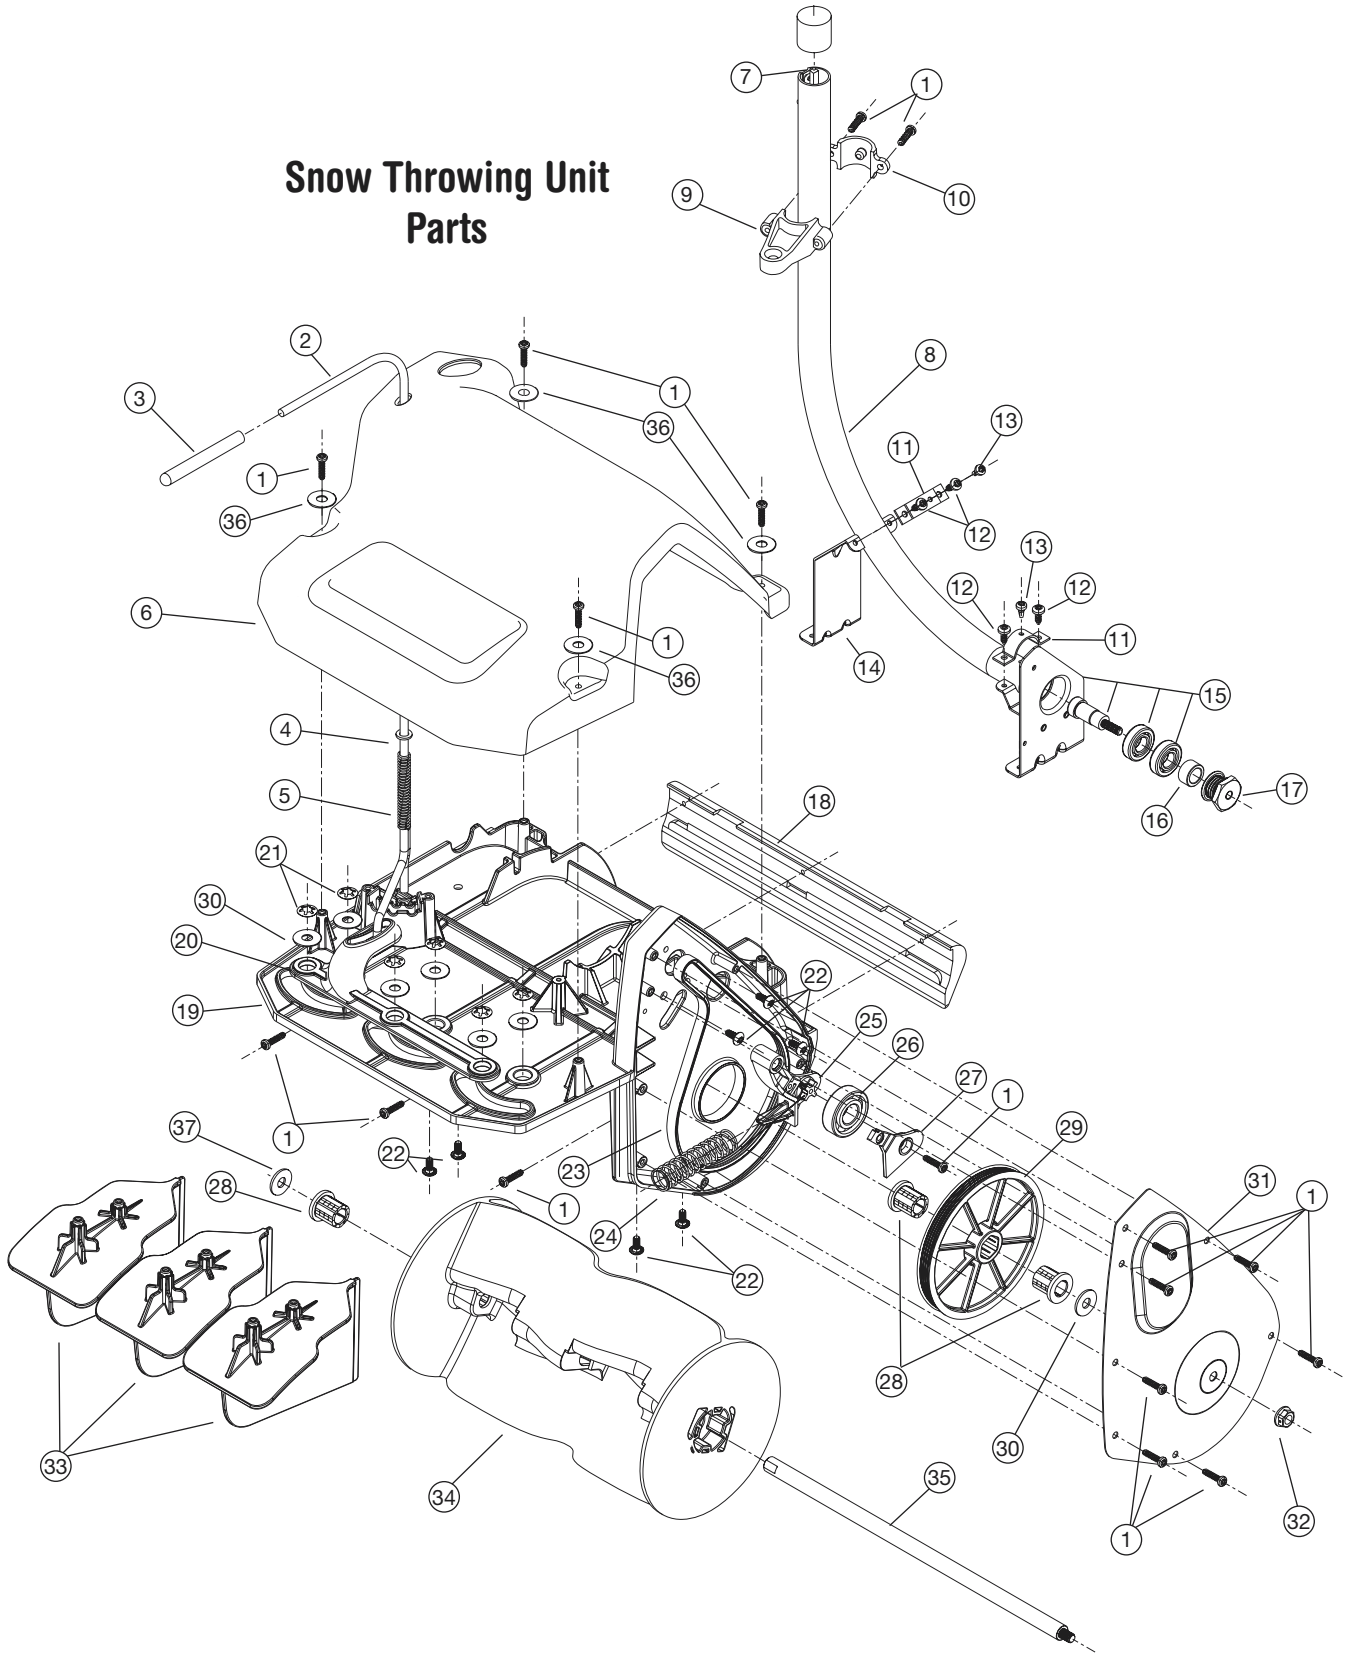

MODEL 31A-116-000

Snow Throwing Unit Parts

MODEL 31A-116-000: Snow Throwing Unit

Ref. No.	Part No.	SNOW THROWING UNIT Part Description
1	181345	Screw
2	791-00000	Vane Control Handle
3	791-00001	Grip
4	736-0142	Washer
5	791-00002	Spring
6	791-00003	Cover
7	181852	Flex Shaft
8	181352	Drive Shaft Assembly
9	791-00004	Clamp, LH
10	791-00005	Clamp, RH
11	181355	Clamp
12	181353	Screw
13	181607	Screw, Anti-rotation
14	791-00006	Drive Housing Bracket, RH
15	791-00007	Drive Housing Bracket, LH
16	791-00008	Spacer
17	791-00009	Drive Pulley
18	791-00010	Scraper
19	791-00011	Snow Thrower Housing
20	791-00012	Vane Control
21	791-00013	Pushnut
22	181372	Screw
23	791-00014	Drive Belt
24	791-00015	Spring
25	791-00016	Idler Arm
26	741-0124	Ball Bearing
27	791-00017	Keeper
28	741-0503	Flange Bearing
29	791-00018	Driven Pulley
30	736-0159	Washer
31	791-00019	Belt Case Cover
32	712-3004A	Flange Lock Nut
33	791-00020	Vane
34	791-00021	Rotor
35	791-00022	Rotor Shaft
36	182409	Washer
37	182910	Washer