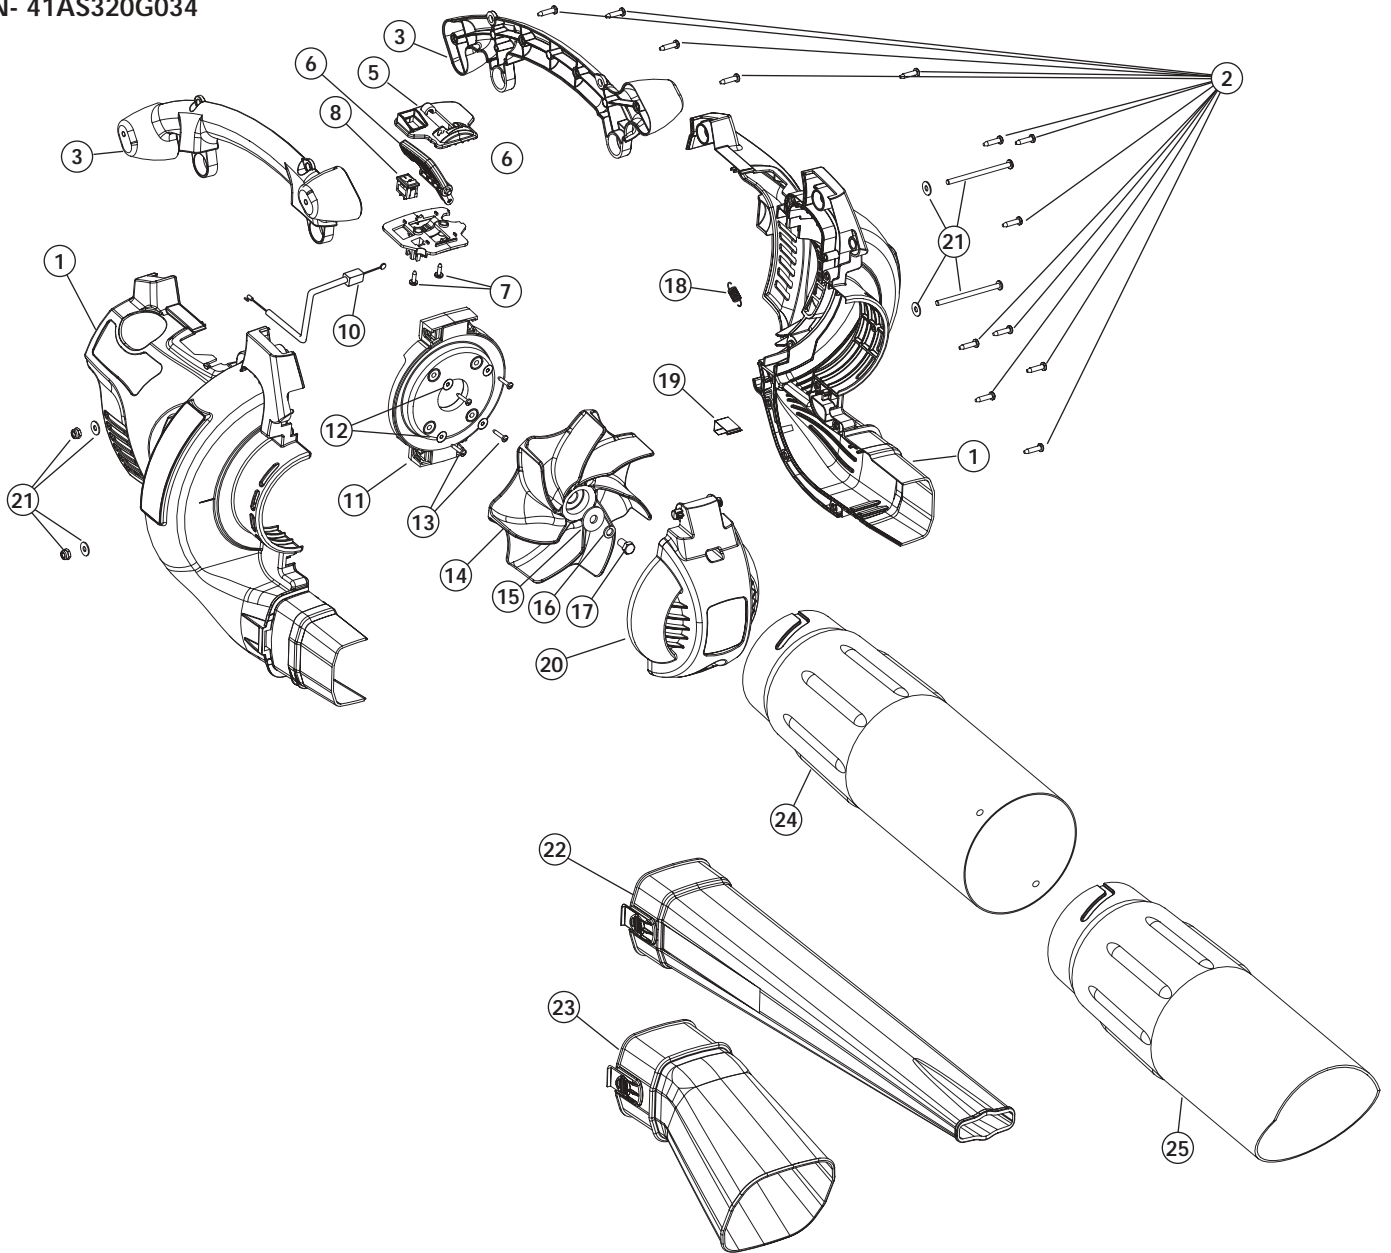

HOUSING PARTS - MODEL 320BVR 2-CYCLE GAS MULCHING BLOWER VACUUM

PPN- 41AS320G034

Item	Part No.	Description
1	753-04450	Engine Cover Assm (includes 2)
2	791-181345	Screw
3	753-04451	Handle Assm (includes 2)
4	791-182419	Throttle control Assm (includes 5-7 & 9)
5	791-182420	Upper Throttle Control Plate
6	791-00048	Throttle Control Lever
7	791-182423	Screw
8	791-182405	Rocker Switch Assm
9	791-182422	Lower Throttle Control Plate
10	791-00049	Throttle Cable
11	791-182408	Engine Mount Plate (includes 12 & 13)
12	791-182409	Washer
13	791-181903	Screw
14	753-04453	Impeller Blade
15	753-04482	Impeller Hardware
16	791-182413	Lock Washer
17	791-182414	Bolt
18	753-04456	Vacuum Door Spring

Item	Part No.	Description
19	753-04455	Vacuum Door Lock
20	753-04454	Vacuum Door
21	791-182424	Mounting Plate Hardware
22	791-182647	Blower Tube
23	753-04457	Vacuum Bag Adaptor
24	791-180466	Upper Vacuum Tube
25	791-180467	Lower Vacuum Tube
*	791-612930	Cable Tie
*	753-04458	Vacuum Bag Assm (includes 23, Bag, & Cable Tie)
*	791-682075	Shoulder Strap

* Items Not Shown