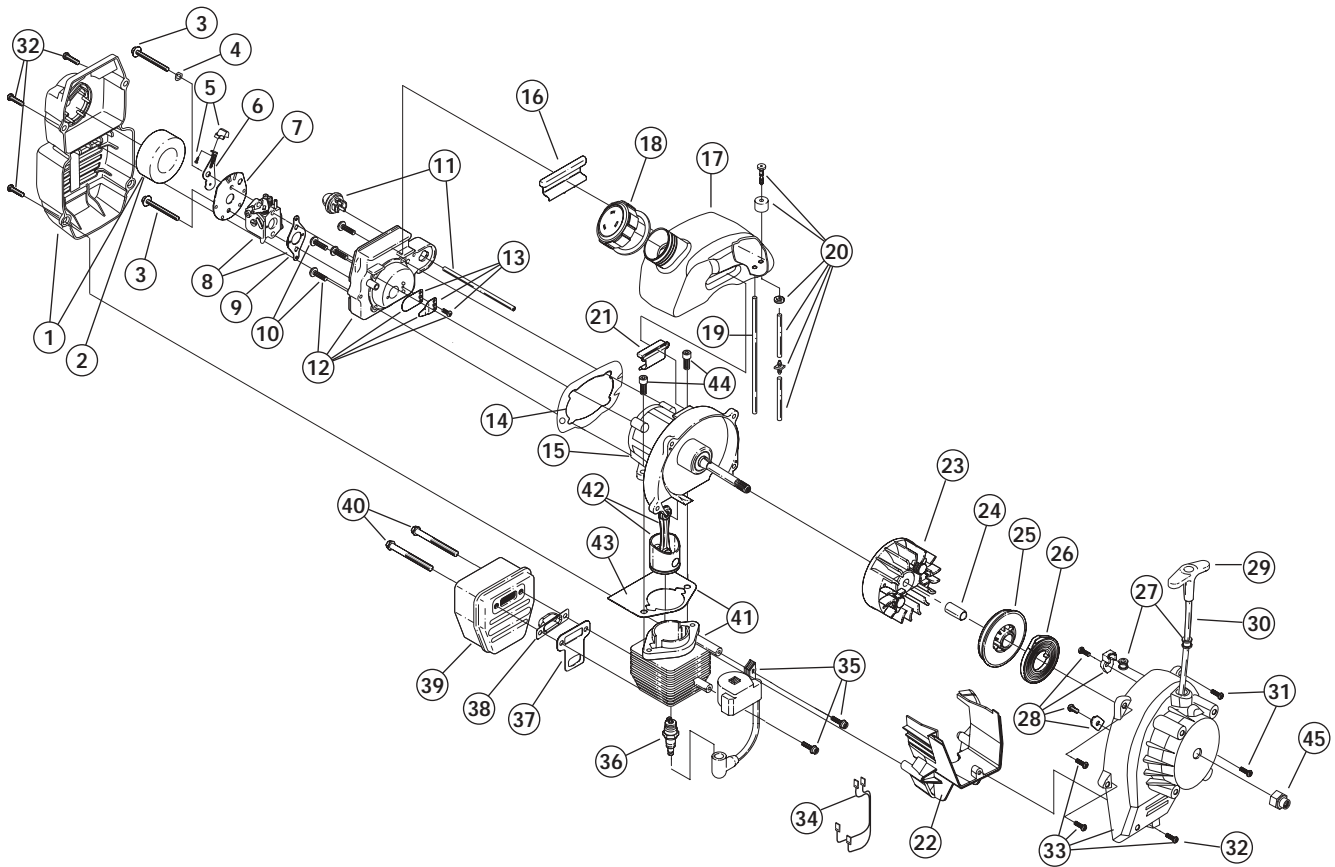

HOUSING PARTS - MODEL 320BVR 2-CYCLE GAS MULCHING BLOWER VACUUM

PPN- 41AS320G034

Item	Part No.	Description	Item	Part No.	Description
1	791-182059	Air Cleaner/Muffler Cover Assembly (includes 2 & 32)	27	791-611061	Rope Guide
2	791-180350B	Air Cleaner Filter	28	791-180930	Pulley Retainer Assembly
3	791-180351	Carburetor Mounting Screw	29	791-181079	Pull Handle
4	791-180226	Wavey Washer	30	791-613103	Rope
5	791-182070	Choke Knob and Screw	31	791-181862	Housing Screw
6	753-04418	Choke Lever Assembly (includes 5)	32	791-181345	Cover Screw
7	753-04419	Choke Lever and Plate (includes 6)	33	791-181931	Starter Housing Assembly (includes 25-32)
8	753-04144	Carburetor Assembly (includes 9 & 20)	34	791-182402	Wire Lead Assembly
9	791-610675	Carburetor Gasket	35	753-04324	Module Assembly
10	791-181860	Carb Mount Screw	36	791-610311B	Spark Plug
11	791-683974B	Primer and Hose Assembly	37	753-04159	Exhaust Gasket
12	753-1196	Carb Mount Assembly (includes 10,13 & 14)	38	791-182747	Spark Arrestor Screen
13	791-684451	Reed Assembly	39	791-182066	Muffler Assembly (includes 37, 38 & 40)
14	753-1208	Carburetor Mount Gasket	40	791-147575	Muffler Mounting Bolt Assembly
15	753-04328	Crank Case Service Assembly (includes 10)	41	753-04377	Cylinder Assembly (includes 43 & 44)
16	791-612134	Rear Mounting Pad	42	753-04367	Piston and Rod Assembly
17	753-04310	Fuel Tank Assembly (includes 18-20)	43	753-04378	Cylinder Gasket
18	791-182438	Fuel Cap Assembly	44	791-182723	Cylinder Bolt
19	791-181168	Fuel Return Line	45	791-181524	Crankshaft Extension
20	791-682039	Fuel Line Assembly	*	753-04379	Engine Gasket Kit
21	791-145308	Front Mounting Pad	*	791-180602	O.E.M. Carburetor Repair Kit
22	753-04409	Shroud Extension (includes 32)	*	791-181069	Gasket Diaphragm Repair Kit
23	791-182736	Flywheel Assembly	*	753-1209	Piston Ring
24	753-04481	Spacer	*	753-04380	Short Block Assembly (includes 10, 15, 36, 41-44)
25	753-04232	Recoil Pulley Assembly			
26	791-613102	Recoil Spring			
			*	Items Not Shown