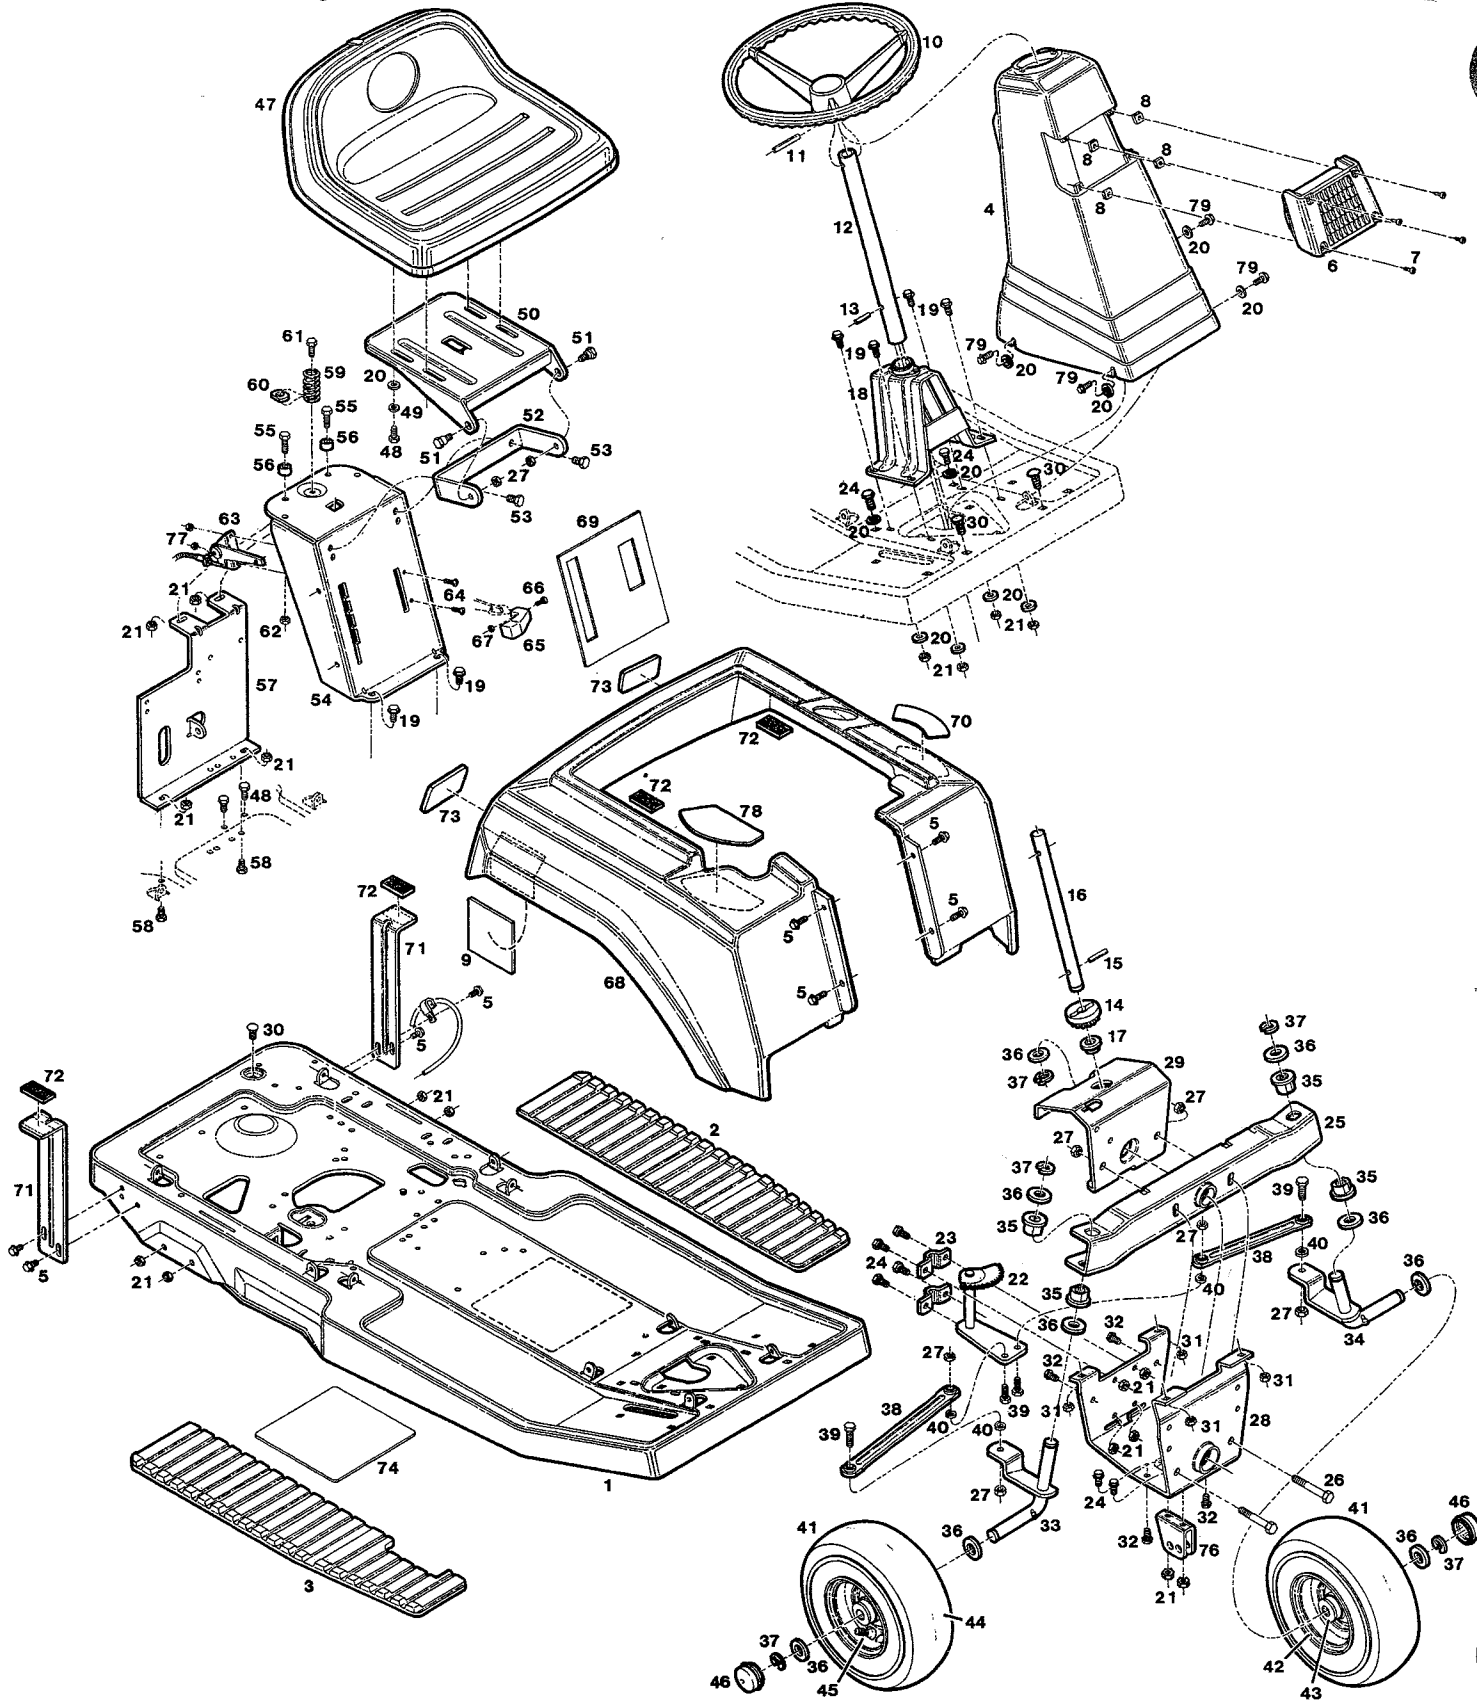

MODEL 320-J
MODEL 340-K
10 HP I/C Electric Start
30" Cut Side Discharge Rear Engine Rider

MODEL 320 MAIN FRAME

Index No.	Part No.	Description	Index No.	Part No.	Description
1	019265	Frame - main	41	042796	Wheel - front w/tire & bearings
2	114058	Pad - footrest LH	42	042812	Rim - front wheel
3	114041	Pad - footrest RH	43	162313	Bearing - wheel
4	112888	Console - steering column	44	042382	Tire - front 11x4.00 tubeless
5	158089	Screw - hex taptite 1/4-20 x 1/2	45	136291	Stem - valve w/cap
6	175802	Lens - headlight w/reflector	46	112409	Cap - hub, front wheel
7	158865	Screw - taptite #6 x 1/2	47	137059	Seat
8	162263	Clip - Tinnerman	48	450346	Bolt - hex 5/16-18 x 3/4
9	006874	Decal - heat reflective	49	311118	Washer - split lock
10	113266	Wheel - steering	50	019091	Plate - seat mount
11	159178	Pin - roll 1/4 x 2-1/4	51	157503	Bolt - shoulder 5/16-18 x 5/8
12	087346	Shaft - steering	52	014928	Bracket - seat plate
13	162065	Pin - spiral 3/16 x 1-1/4	53	525121	Bolt - hex 3/8-16 x 5/8
14	172429	Pinion - steering	54	019257	Support - seat
15	314088	Pin - roll 1/4 x 1-1/4	55	152108	Bolt - hex 5/16-18 x 1
16	087676	Shaft - steering pinion	56	159798	Spacer - bolt
17	162255	Bearing - steering shaft	57	019273	Support - seat & shift lever
18	020040	Support - steering shaft	58	312082	Bolt - hex 5/16-18 x 1/2
19	159780	Bolt - hex wash hd 5/16-18 x 5/8	59	099341	Spring - seat
20	715185	Washer - flat 5/16	60	099358	Clamp - seat spring
21	616342	Nut - hex lock 5/16-18	61	715052	Screw - hex taptite 1/4-20 x 1/2
22	172304	Shaft - steering w/sector gear	62	616375	Nut - hex lock 1/4-20
23	173054	Clamp - steering shaft	63	051862	Control - throttle w/cable
24	450437	Bolt - hex 5/16-18 x 5/8	64	158451	Screw - pan hd. 10-24 x 5/8
25	020057	Axle - front	65	112730	Knob - throttle control
26	450767	Bolt - hex 3/8-16 x 2-3/4	66	159335	Screw - pan head #8-32 x 3/8
27	310011	Nut - hex lock 3/8-16	67	159244	Nut - hex #8-32
28	021956	Bracket - axle	68	099382	Fender - rear
29	016691	Bracket - axle	69	792895	Decal - controls
30	158907	Bolt - carriage 5/16-18 x 5/8	70	007682	Decal - blade engagement
31	157610	Nut - hex whiz lock 5/16-18	71	015271	Support - fender
32	159483	Bolt - hex self tap 5/16-18 x 1/2	72	136671	Fastener - fender (hook & loop)
33	019885	Spindle - steering, with arm RH	73	112755	Reflector - rear, red
34	019877	Spindle - steering, with arm LH	74	009696	Decal - console
35	113332	Bearing - spindle	76	016667	Bracket - deck drawbar
36	158048	Washer - flat 5/8	77	715334	Nut - hex keps 10-24
37	715128	Ring - retaining	78	793810	Decal - gear selection
38	099622	Tie Rod - steering	79	153601	Bolt - hex tap 1/4-20 x 3/4
39	158642	Bolt - hex 3/8-16 x 1	--	042473	Tube - front tire (optional)
40	150185	Washer - split lock 3/8	--	393736	Sealant - tire 16 oz. bottle
			--	393744	Sealant - tire 32 oz. bottle