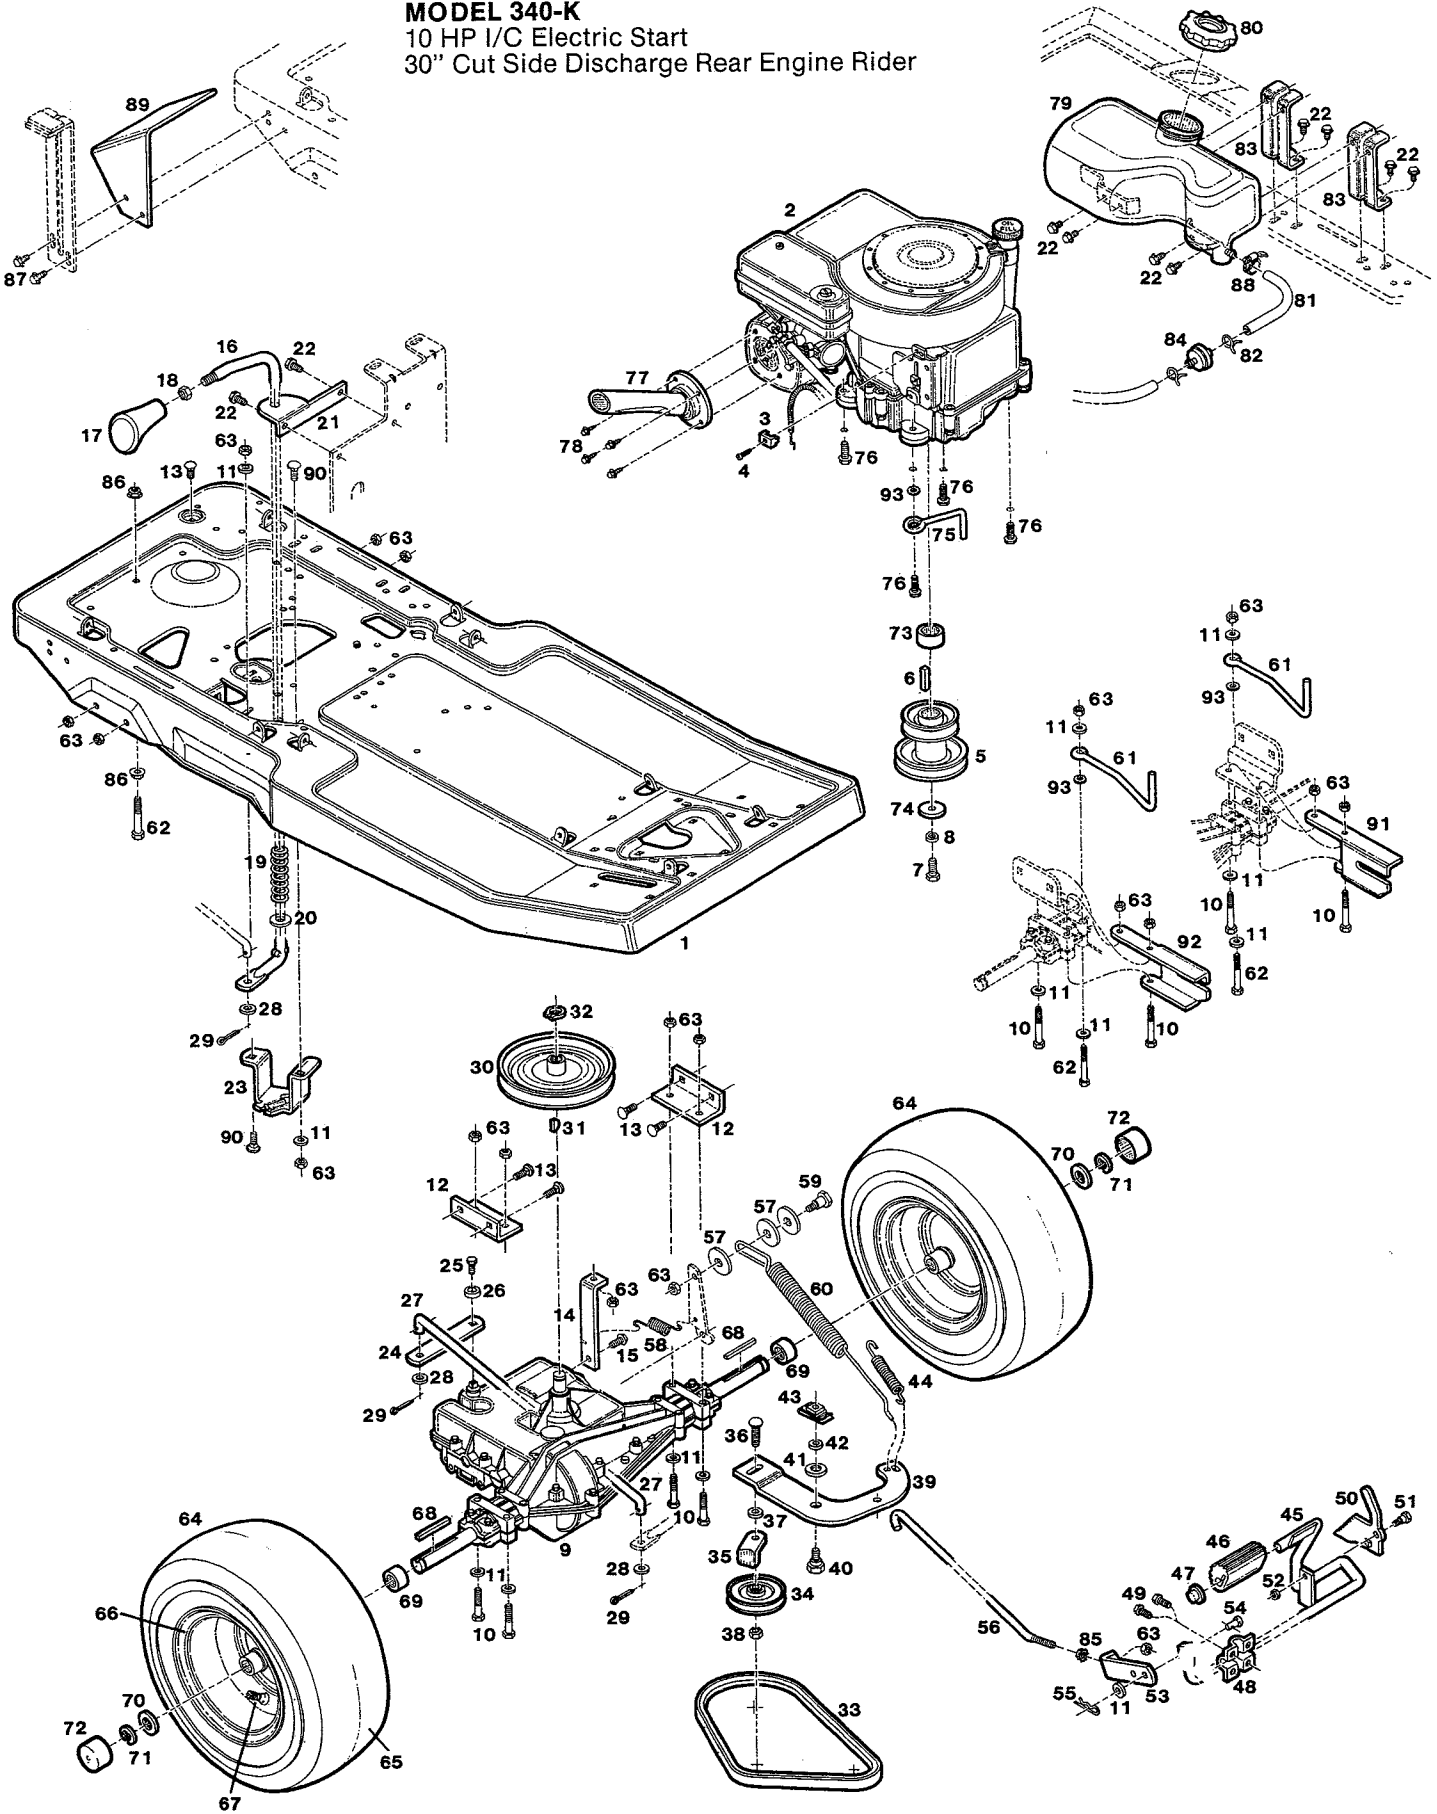

MODEL 320-J
MODEL 340-K
10 HP I/C Electric Start
30" Cut Side Discharge Rear Engine Rider

MODEL 320-J
MODEL 340-K
10 HP 1/C Electric Start
30" Cut Side Discharge Rear Engine Rider

MODEL 320 CHASSIS

Index No.	Part No.	Description	Index No.	Part No.	Description
1	019265	Frame - main	48	016469	Bracket - pedal
2	*	Engine - 10 HP	49	159483	Bolt - hex tap 5/16-18 x 1/2
3	159269	Clamp - throttle cable	50	017491	Lever - parking brake
4	159277	Screw - cable clamp	51	159996	Bolt - shoulder 1/4-20 x 7/16
5	099200	Pulley - engine, double	52	616375	Nut - hex lock 1/4-20
6	382069	Key - pulley 1/4 square x 2-1/2	53	014878	Clip - clutch rod
7	615963	Bolt - hex 7/16-20 x 2	54	157263	Pin - clevis 5/16
8	311068	Washer - split lock	55	715011	Hairpin cotter
9	**	Transaxle - 5 speed (Foote Model 4360-20)	56	099234	Rod - clutch
10	158154	Bolt - hex 5/16-18 x 2-3/4	57	461236	Washer - flat
11	715185	Washer - flat	58	179267	Spring - brake return
12	016717	Bracket - transaxle	59	156588	Bolt - shoulder 5/16-18 x 1-1/4
13	158907	Bolt - carriage 5/16-18 x 5/8	60	179481	Spring - brake
14	091272	Brace - transaxle	61	179754	Guide - belt
15	159228	Bolt - hex taptite 5/16-18 x 3/4	62	312306	Bolt - hex 5/16-18 x 2-1/2
16	087338	Lever - transmission shift	63	616342	Nut - hex lock 5/16-18
17	112664	Knob - shift lever	64	042184	Wheel - rear, with tire & rim
18	615625	Nut - hex jam 1/2-13	65	042408	Tire - rear 16 x 6.50 tubeless
19	136739	Spring - shift lever	66	042390	Rim - rear wheel
20	156075	Washer - flat 1/2	67	136291	Stem - valve w/cap
21	014902	Support - shift lever	68	446617	Key - rear wheel 3/16 square x 2-1/2
22	457499	Bolt - hex taptite 1/4-20 x 1/2	69	179564	Spacer - wheel
23	179325	Support - shift lever, with detent	70	158188	Washer - flat 3/4
24	099663	Lever - shift, on transaxle	71	316513	Ring - retainer
25	157982	Bolt - hex 1/4-28 x 3/4	72	112409	Cap - hub, rear wheel
26	157792	Washer - flat, special	73	159715	Spacer - engine pulley
27	087320	Rod - connecting, shift levers	74	158253	Washer - pilot
28	715417	Washer - flat 7/16	75	099317	Guide - belt
29	317016	Pin - cotter 1/8 x 1	76	157891	Bolt - hex taptite 3/8-16 x 1
30	099218	Pulley - transaxle	77	179994	Pipe - exhaust
31	615534	Key - woodruff #9	78	159574	Screw - hex slotted #8-32 x 9/16
32	159285	Ring - retaining	79	113688	Tank - fuel
33	136705	Belt - transaxle drive	80	113340	Cap - fuel tank
34	109645	Pulley - idler	81	136697	Hose - fuel line
35	015198	Retainer - belt	82	303859	Clamp - fuel line
36	157750	Bolt - carriage 3/8-16 x 1-1/2	83	015263	Support - fuel tank
37	158345	Washer - flat 3/8	84	432625	Filter - fuel
38	310011	Nut - hex lock 3/8-16	85	150136	Nut - hex keps 5/16-18
39	173500	Arm - idler pulley	86	157610	Nut - hex flange 5/16-18
40	157479	Bolt - shoulder 5/16-18 x 5/8	87	158089	Screw - hex taptite 1/4-20 x 1/2
41	159756	Washer - flat 5/8	88	162404	Clamp - fuel line
42	158212	Washer - flat	89	018689	Shield - heat
43	159764	Clip - tinnerman	90	313510	Bolt - carriage 5/16-18 x 3/4
44	109637	Spring - idler tension	91	019588	Bracket - deck hanger LH
45	018671	Pedal - clutch/brake	92	019638	Bracket - deck hanger RH
46	112938	Pad - pedal, rubber	93	152975	Washer - lock ext tooth
47	159905	Retainer - push-on	--	042465	Tube - rear tire (optional)
			--	393736	Sealant - tire 16 oz. bottle
			--	393744	Sealant - tire 32 oz. bottle

*Contact Engine Manufacturer's authorized service dealer for parts and warranty.

**Contact Tecumseh/Peerless authorized service dealer or distributor for parts and warranty.