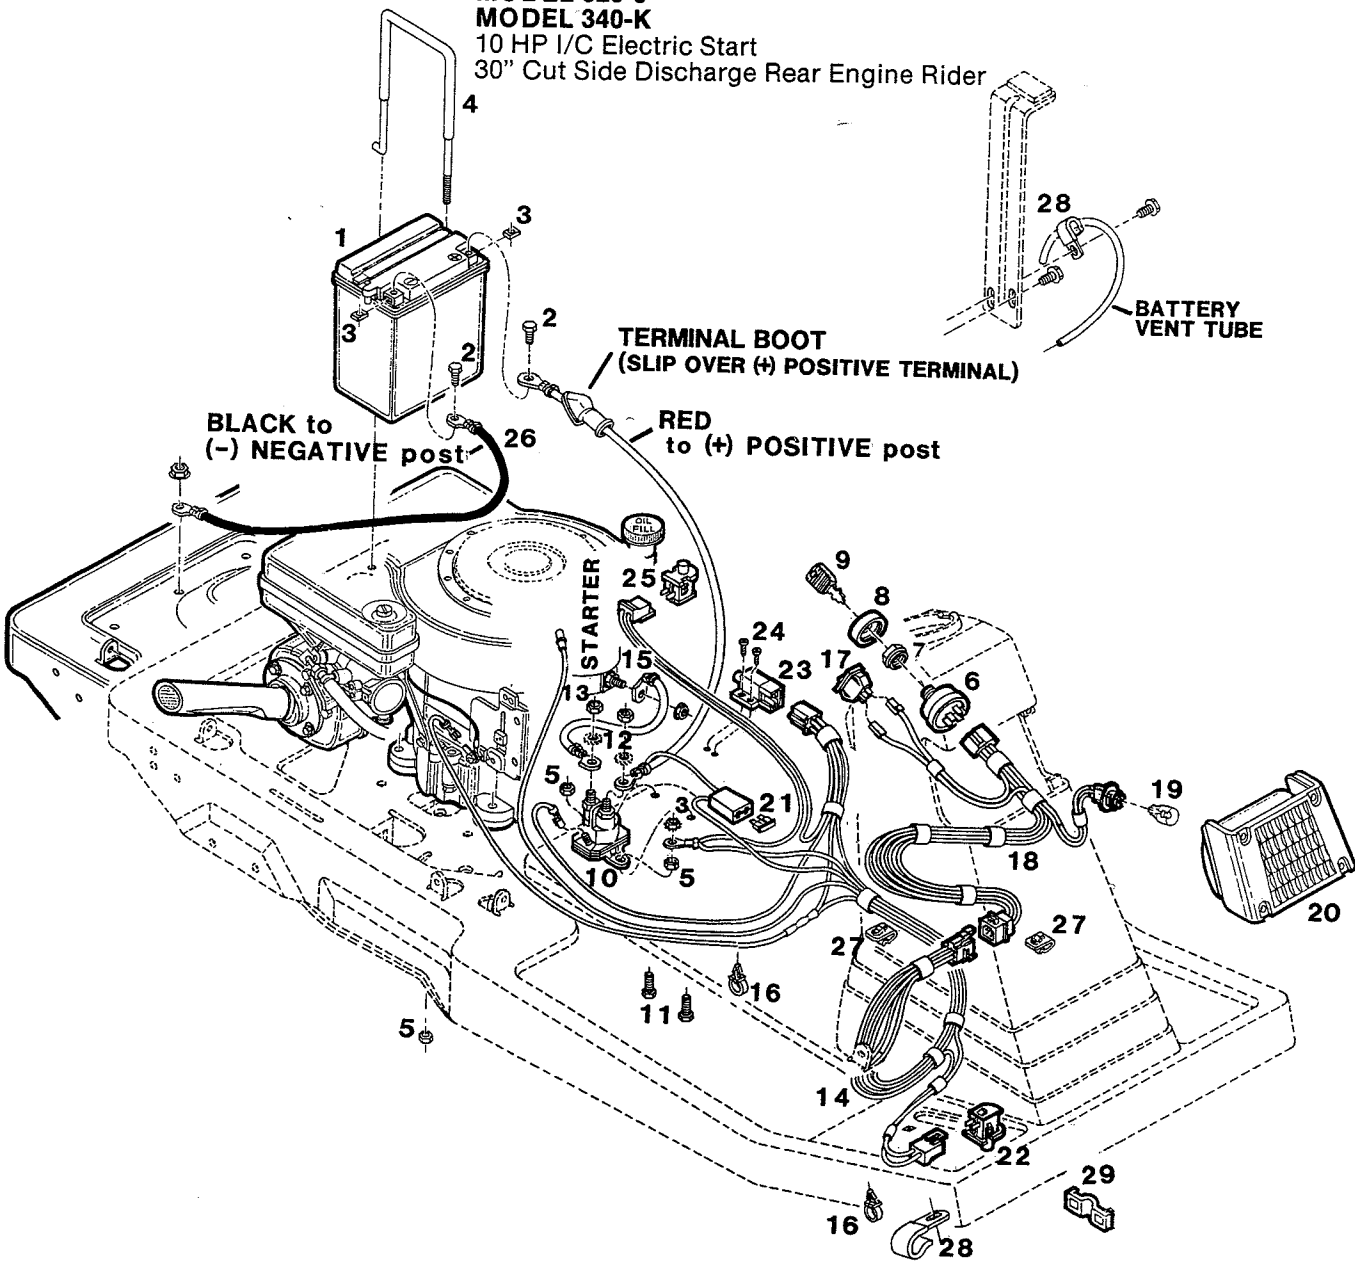

MODEL 320-J
MODEL 340-K
 10 HP I/C Electric Start
 30" Cut Side Discharge Rear Engine Rider

MODEL 320 ELECTRICAL SYSTEM

Index No.	Part No.	Description	Index No.	Part No.	Description
1	138206	Battery - 12 volt, dry	15	136820	Wire - solenoid to starter, red
2	449587	Bolt - hex 1/4-20 x 5/8	16	138180	Retainer - harness, plastic
3	715037	Nut - hex keps 1/4-20	17	135814	Switch - headlight
4	178970	Clamp - battery hold-down	18	136838	Harness - headlight
5	616375	Nut - hex lock 1/4-20	19	135533	Bulb - headlight
6	135798	Switch - ignition w/o key	20	175802	Lens - headlight
7	158717	Nut - hex 5/8-32 plastic	21	*	Fuse - 15 amp
8	112698	Boot - ignition switch	22	137224	Switch - safety, neutral start
9	136242	Key - ignition	23	134825	Switch - system interlock
10	134940	Solenoid - starter	24	157933	Screw - pan hd tap #12 x 1/2
11	158121	Bolt - hex 1/4-20 x 3/4	25	134833	Switch - seat
12	152975	Washer - ext tooth lock 5/16	26	134908	Wire - battery ground, black
13	157974	Nut - hex 5/16-24	27	138172	Clip - wiring, metal
14	138586	Harness - wiring	28	135145	Retainer - wire
			29	134676	Clip - wire, press-on