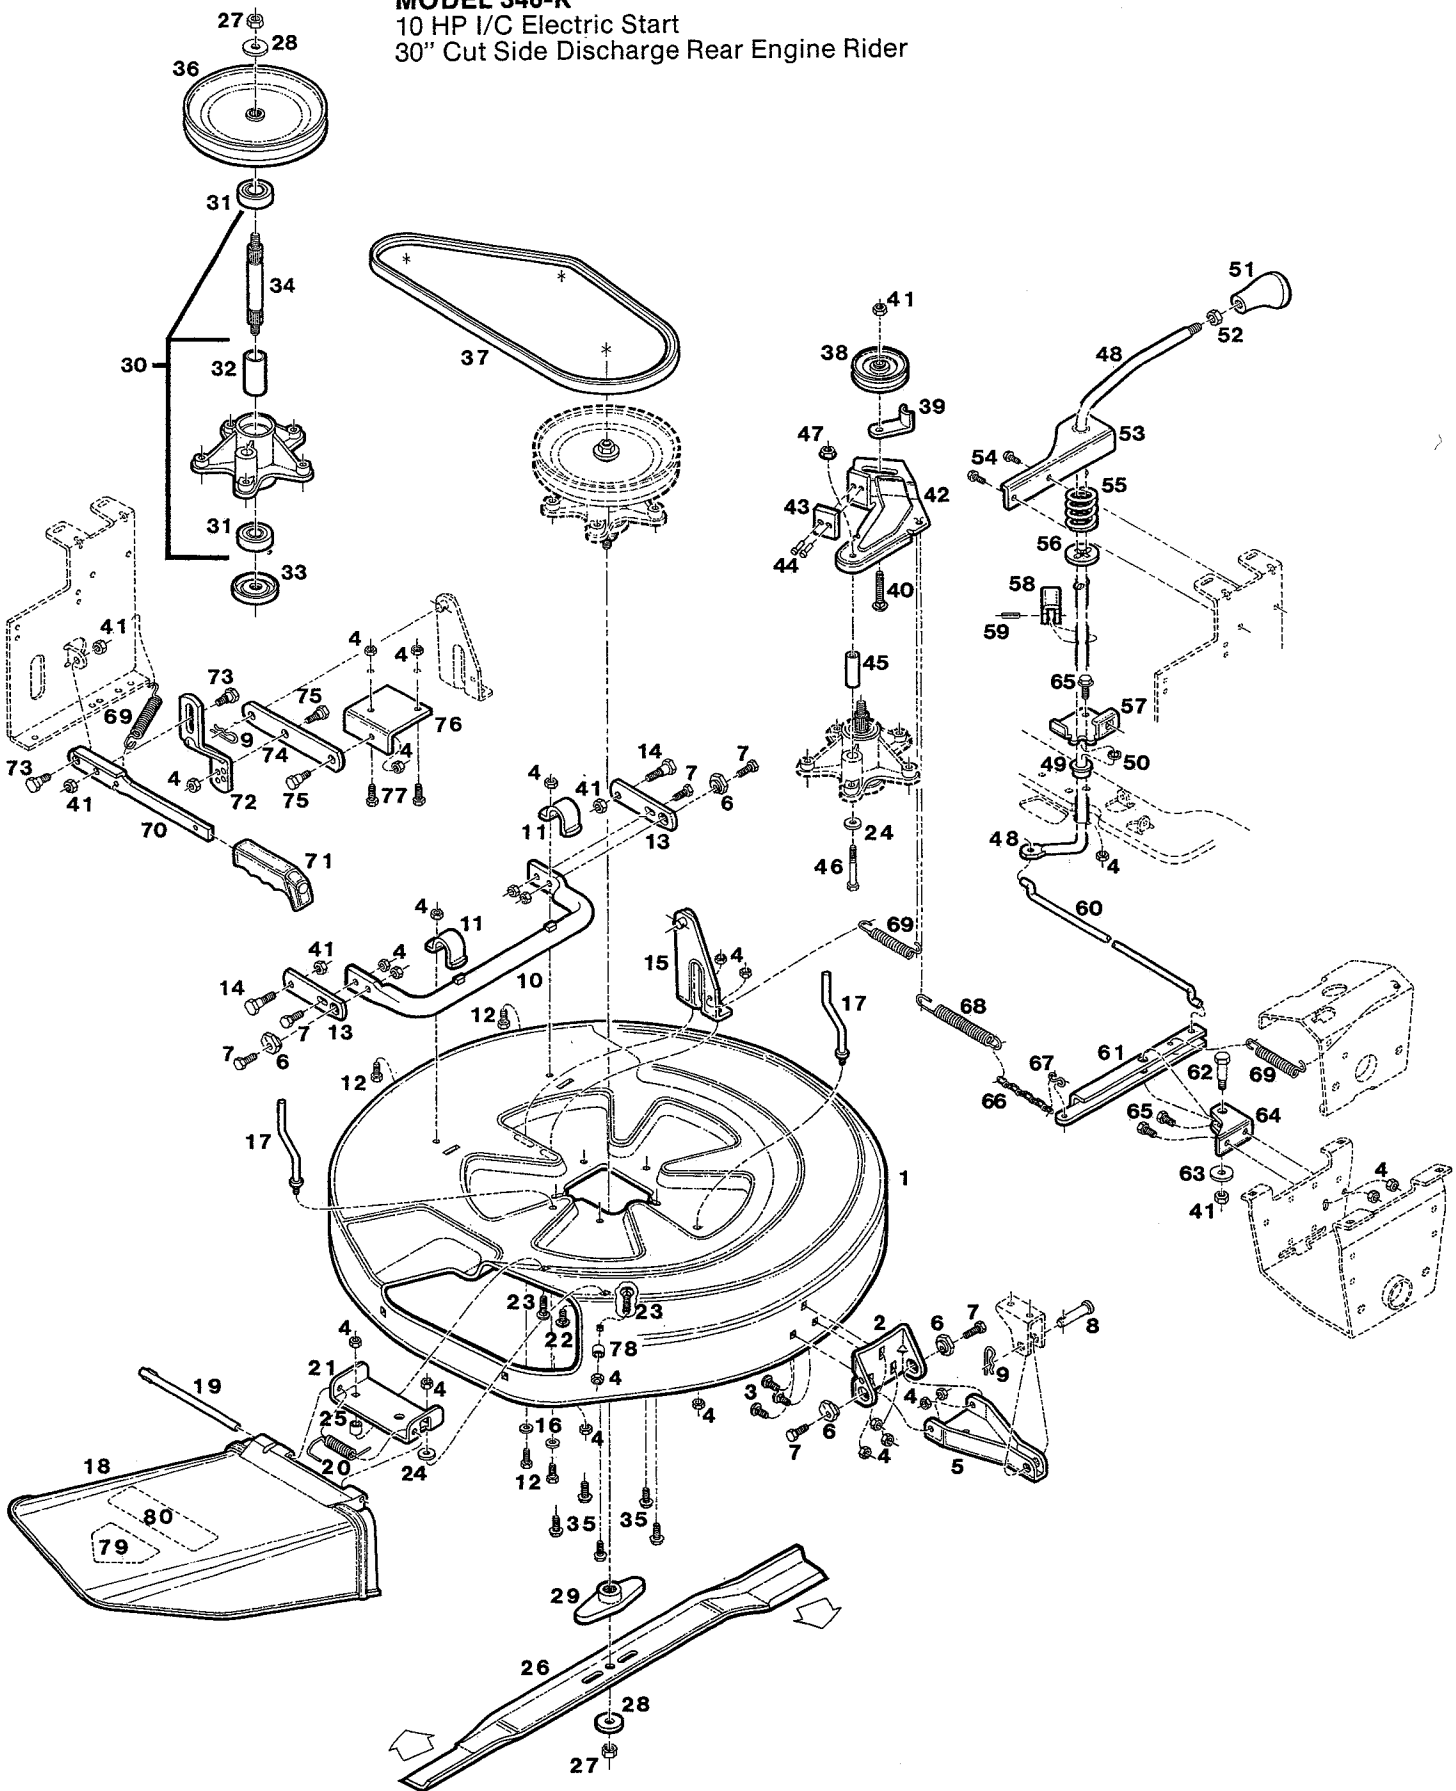

MODEL 320-J
MODEL 340-K
10 HP I/C Electric Start
30" Cut Side Discharge Rear Engine Rider

MODEL 320-J
MODEL 340-K
10 HP I/C Electric Start
30" Cut Side Discharge Rear Engine Rider

30" MOWER DECK

Index No.	Part No.	Description	Index No.	Part No.	Description
1	022020	Deck - mower 30"	41	310011	Nut - hex 3/8-16 ctr lock
2	019646	Bracket - deck drawbar	42	086736	Arm - idler pulley w/brake pad
3	381657	Bolt - carriage 5/16-18 x 5/8	43	135046	Pad - brake
4	616342	Nut - hex 5/16-18	44	159152	Rivet - brake pad
5	019752	Draw bar - deck	45	087296	Spacer - idler arm
6	158691	Nut - eccentric, deck leveling	46	163600	Bolt - hex 5/16-18 x 2-1/2
7	152108	Bolt - hex 5/16-18 x 1	47	159236	Nut - hex 5/16-18 flange lock
8	158295	Pin - clevis	48	179499	Lever - engaging, mower drive
9	715011	Hairpin Cotter	49	156653	Bushing - nylon, lever
10	019661	Tube - deck suspension	50	620807	Ring - snap
11	014589	Clip - tube retaining	51	112664	Knob - engaging lever
12	158998	Bolt - hex 5/16-18 x 3/4	52	615625	Nut - hex jam 1/2-13
13	019745	Extension - suspension tube	53	018432	Support - lever
14	381749	Bolt - shoulder 3/8-16 x 1-5/8	54	457499	Screw - hex taptite 1/4-20 x 1/2
15	019596	Bracket - lift	55	137323	Spring - engaging lever
16	715185	Washer - flat	56	162073	Washer - spring retaining
17	172130	Guide - belt	57	179556	Bracket - lever, lower
18	114165	Deflector - discharge opening	58	171348	Stop - lever
19	086595	Pin - deflector hinge	59	715193	Pin - roll 3/16 x 1
20	086322	Spring - deflector	60	179507	Rod - linkage
21	019513	Bracket - deflector	61	179549	Lever - pivot
22	313510	Bolt - carriage 5/16-18 x 3/4	62	380428	Bolt - shoulder 3/8-16 x 1-7/8
23	313536	Bolt - carriage 5/16-18 x 1-1/4	63	159954	Washer - flat 3/8
24	158212	Washer - flat 5/16	64	016667	Bracket - pivot lever
25	381723	Spacer - deflector bracket	65	450437	Bolt - hex 5/16-18 x 5/8
26	019679	Blade - hilift 30"	66	179572	Chain - clutch engaging
27	158428	Nut - hex 1/2-20 ctr lock	67	179713	Hook - chain
28	158170	Washer - flat 1/2	68	098111	Spring - clutch engaging
29	087171	Hub - blade	69	109637	Spring - brake engaging, lift lever
30	086926	Housing - shaft w/brgs Includes 31 & 32	70	019604	Lever - deck lift
31	087130	Bearing - blade shaft	71	114173	Grip - lift lever
32	087148	Spacer - bearings	72	019612	Link - lift
33	087163	Shield - dust	73	381756	Bolt - shoulder 3/8-16 x 1-1/8
34	087189	Shaft - blade	74	019620	Link - pivot
35	159830	Bolt - hex tap 5/16-18 x 7/8	75	381764	Bolt - shoulder 5/16-18 x 7/8
36	087122	Pulley - blade drive	76	020008	Bracket - pivot link
37	337253	Belt - blade drive	77	157941	Bolt - hex 5/16-18 x 7/8
38	099937	Pulley - idler	78	159798	Spacer - deflector bumper
39	015198	Retainer - belt	79	143115	Decal - DANGER
40	158444	Bolt - hex 3/8-16 x 2	80	007666	Decal - CAUTION
			--	393926	Deck Assembly - complete