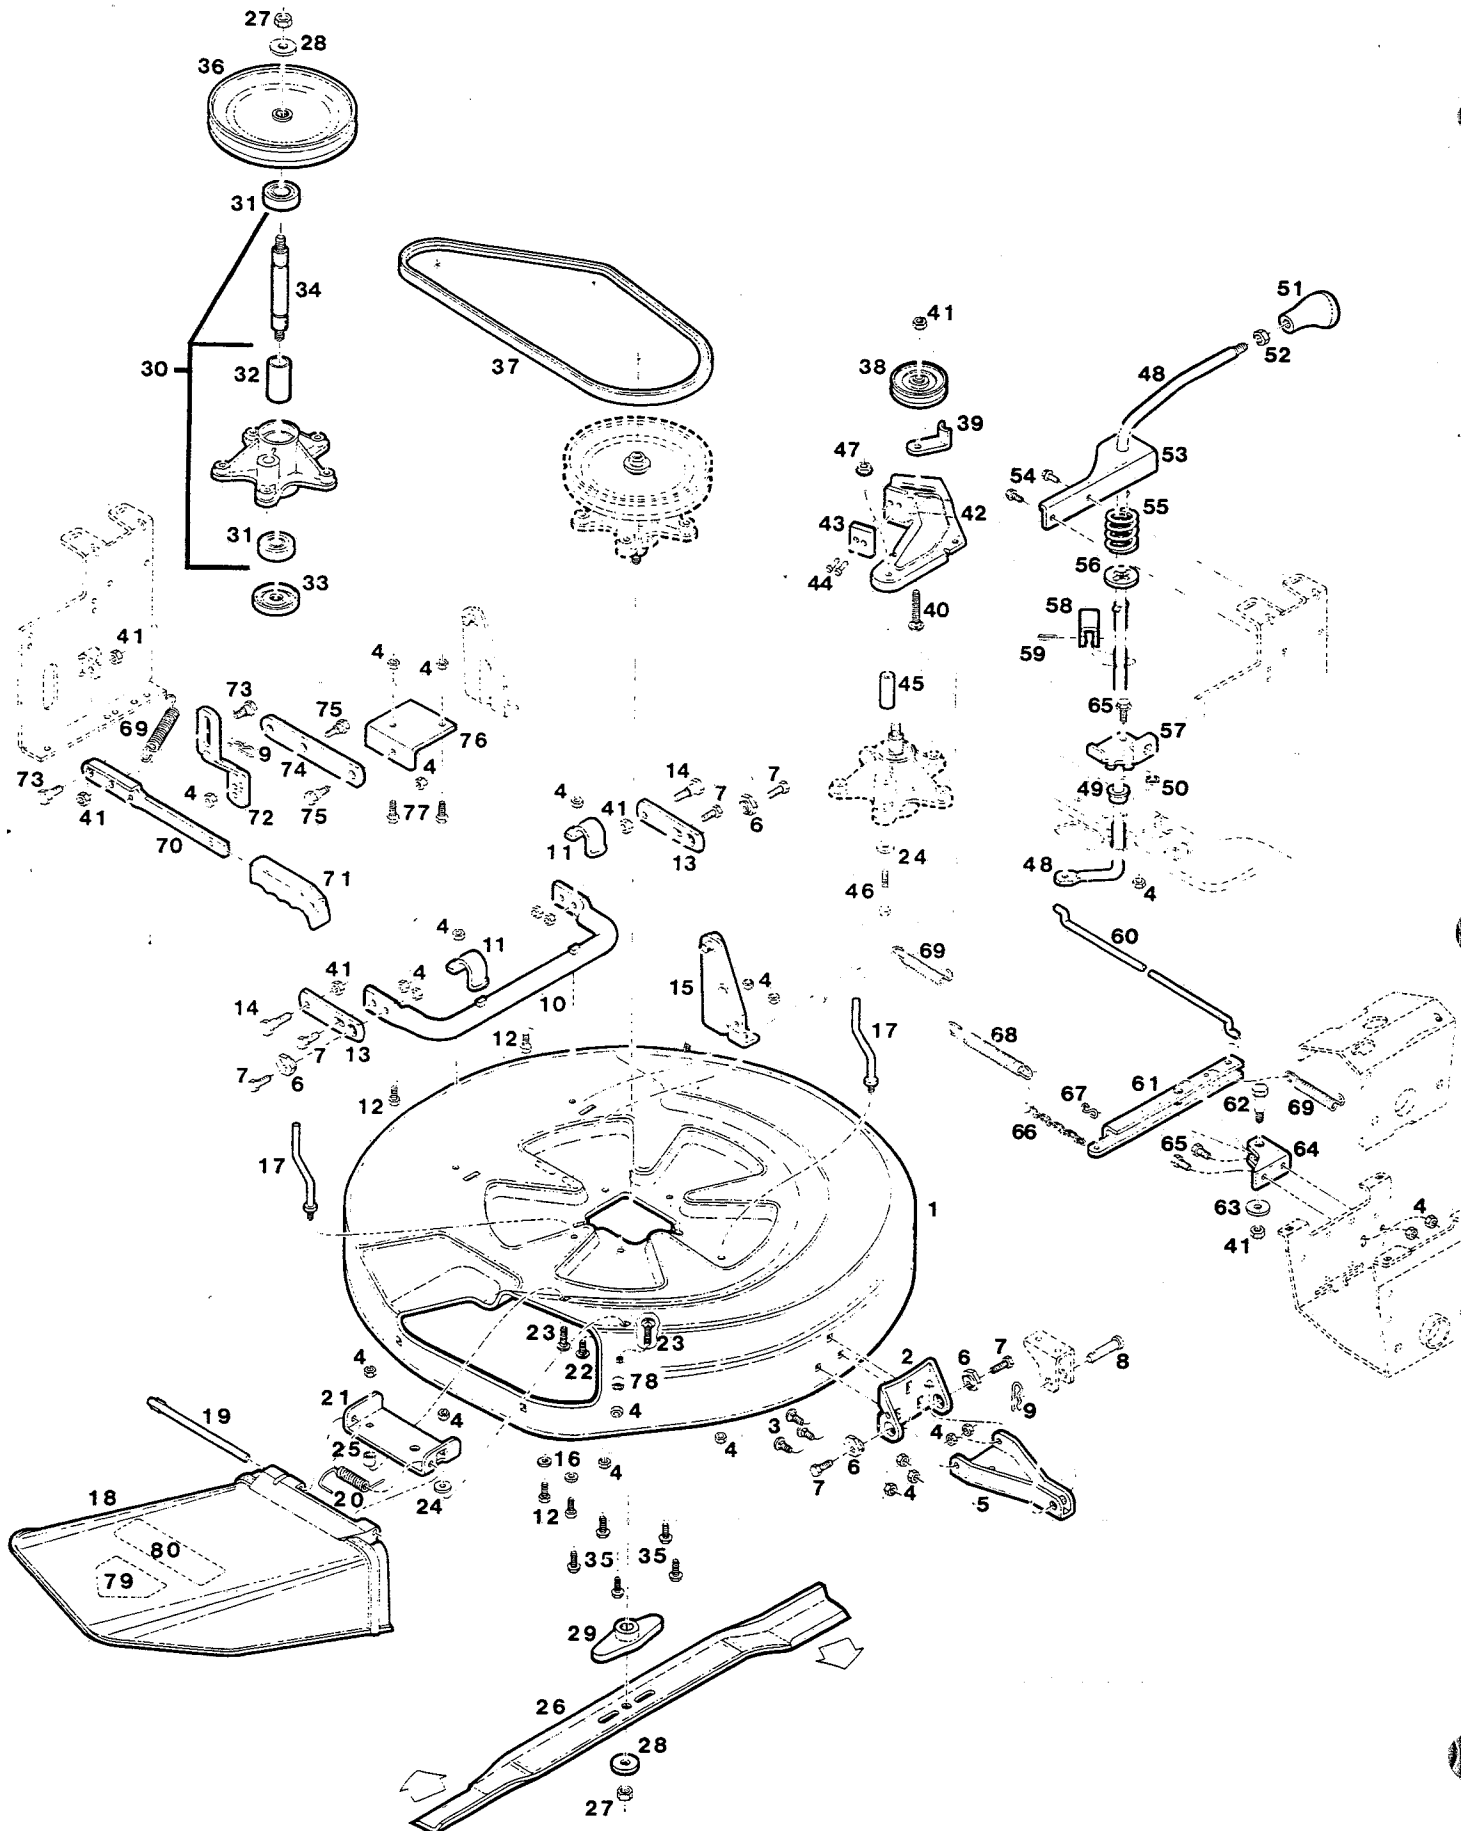

MODEL 340K
10.5 HP 30" Rear Engine Riding Mower

MODEL 340K
10.5 HP 30" Rear Engine Riding Mower

30" MOWER DECK

Index No.	Part No.	Description	Index No.	Part No.	Description
1	022020	Deck - mower 30"	40	158444	Bolt - carriage 3/8-16 x 2
2	019646	Bracket - deck drawbar	41	310011	Nut - hex 3/8-16 ctr lock
3	381657	Bolt - carriage 5/16-18 x 5/8	42	086736	Arm - idler pulley w/brake pad
4	616342	Nut - hex 5/16-18	43	135046	Pad - brake
5	019752	Draw bar - deck	44	159152	Rivet - brake pad
6	158691	Nut - eccentric, deck leveling	45	087296	Spacer - idler arm
7	152108	Bolt - hex 5/16-18 x 1	46	163600	Bolt - hex 5/16-18 x 2-1/2
8	158295	Pin - clevis	47	159236	Nut - hex 5/16-18 flange lock
9	715011	Hairpin Cotter	48	179499	Lever - engaging, blade drive
10	019661	Tube - deck suspension	49	156653	Bushing - nylon, lever
11	014589	Clip - tube retaining	50	620807	Ring - retainer
12	450346	Bolt - hex 5/16-18 x 3/4	51	112664	Knob - engaging lever
13	019745	Extension - suspension tube	52	615625	Nut - hex jam 1/2-13
14	381749	Bolt - shoulder 3/8-16 x 1-5/8	53	018432	Support - lever
15	019596	Bracket - lift	54	457499	Screw - hex taptite 1/4-20 x 1/2
16	715185	Washer - flat	55	137323	Spring - engaging lever
17	172130	Guide - belt	56	162073	Washer - spring retaining
18	114165	Deflector - discharge opening	57	179556	Bracket - lever, lower
19	086595	Pin - deflector hinge	58	171348	Stop - lever
20	086322	Spring - deflector	59	715193	Pin - roll 3/16 x 1
21	019513	Bracket - deflector	60	179507	Rod - linkage
22	313510	Bolt - carriage 5/16-18 x 3/4	61	179549	Lever - pivot
23	313536	Bolt - carriage 5/16-18 x 1-1/4	62	380428	Bolt - shoulder 3/8-16 x 1-7/8
24	158212	Washer - flat 5/16	63	159954	Washer - flat 3/8
25	381723	Spacer - deflector bracket	64	016667	Bracket - pivot lever
26	020024	Blade - hi-lift 30"	65	450437	Bolt - hex 5/16-18 x 5/8
26	019679	Blade - lo-lift 30", optional	66	179572	Chain - clutch engaging
27	157537	Nut - hex 1 2-13 ctr lock	67	179713	Hook - chain
28	158170	Washer - flat 1/2	68	098111	Spring - clutch engaging
29	087171	Hub - blade	69	109637	Spring - brake engaging, lift lever
30	086926	Housing - shaft w/brgs Includes 31 & 32	70	019604	Lever - deck lift
31	087130	Bearing - blade shaft	71	114173	Grip - lift lever
32	087148	Spacer - bearings	72	019612	Link - lift
33	087163	Shield - dust	73	381756	Bolt - shoulder 3/8-16 x 1-1/8
34	087189	Shaft - blade	74	019620	Link - pivot
35	159830	Bolt - hex tap 5/16-18 x 7/8	75	381764	Bolt - shoulder 5/16-18 x 7/8
36	087122	Pulley - blade drive	76	020008	Bracket - pivot link
37	337253	Belt - blade drive	77	157941	Bolt - hex 5/16-18 x 7/8
38	099937	Pulley - idler	78	152645	Spacer - deflector bumper
39	015198	Retainer - belt	79	143115	Decal - DANGER
			--	393926	Deck Assembly - complete
			--	395624	Kit - mulcher plate (optional)
			--	230052	Kit - grass catcher G30 (optional)

- This parts list covers several different mower models; not all of the parts listed may be used on the particular model you are working with.
- When servicing use only **Genuine Factory Replacement Parts (OEM)** that are specifically designed for the particular model that you are working with.
- Parts are right or left hand as viewed from the operator's position
- Model specifications are subject to change without prior notice.
- **Do not operate** the mower unless all parts are attached and in good working order.
- Lawn mower deck and/or other painted parts differing in color may be substituted without notice