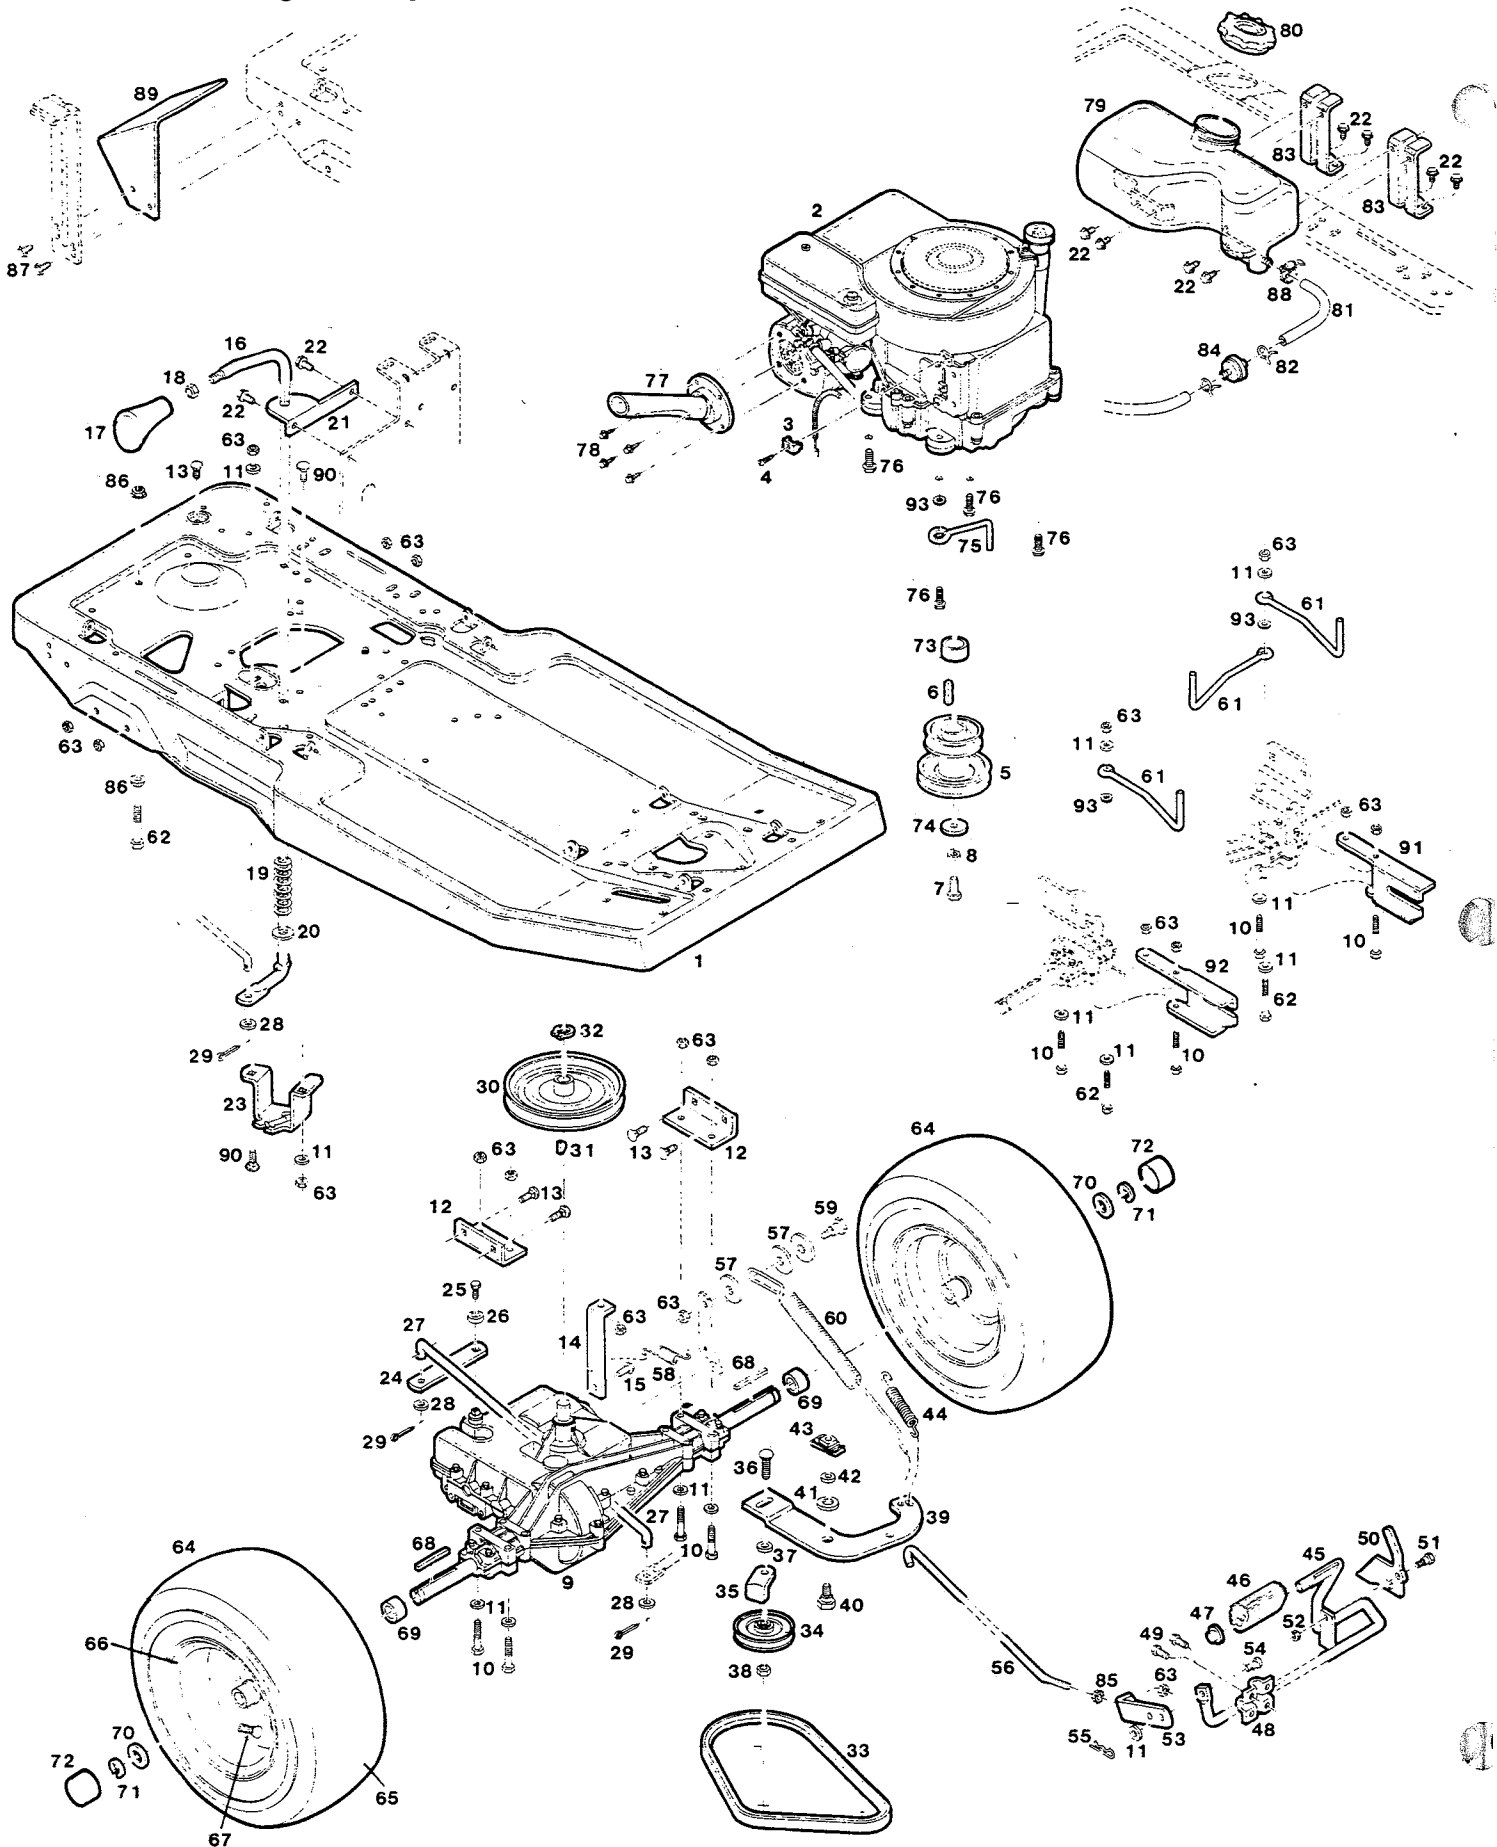

MODEL 340K
10.5 HP 30" Rear Engine Riding Mower

MODEL 340K
10.5 HP 30" Rear Engine Riding Mower

CHASSIS

Index No.	Part No.	Description	Index No.	Part No.	Description
1	019265	Frame - main	48	016469	Bracket - pedal
2	-	Engine - 10.5 HP	49	159483	Bolt - hex tap 5/16-18 x 1/2
3	159269	Clamp - throttle cable	50	017491	Lever - parking brake
4	159277	Screw - cable clamp	51	159996	Bolt - shoulder 1/4-20 x 7/16
5	099200	Pulley - engine, double	52	616375	Nut - hex lock 1/4-20
6	382069	Key - pulley 1/4 square x 2-1/2	53	014878	Clip - clutch rod
7	615963	Bolt - hex 7/16-20 x 2	54	157263	Pin - clevis 5/16
8	311068	Washer - split lock	55	715011	Hairpin cotter
9	**	Transaxle - 5 speed (Foote Model 4360-34)	56	099234	Rod - clutch
10	158154	Bolt - hex 5/16-18 x 2-3/4	57	461236	Washer - flat
11	715185	Washer - flat 5/16	58	179267	Spring - brake return
12	016717	Bracket - transaxle	59	156588	Bolt - shoulder 5/16-18 x 1-1/4
13	158907	Bolt - carriage 5/16-18 x 5/8	60	179481	Spring - brake
14	091272	Brace - transaxle	61	179754	Guide - belt
15	159228	Bolt - hex taptite 5/16-18 x 3/4	62	312306	Bolt - hex 5/16-18 x 2-1/2
16	087338	Lever - transmission shift	63	616342	Nut - hex lock 5/16-18
17	112664	Knob - shift lever	64	042184	Wheel - rear, with tire & rim
18	615625	Nut - hex jam 1/2-13	65	042408	Tire - rear 16 x 6.50 tubeless
19	136739	Spring - shift lever	66	042390	Rim - rear wheel
20	156075	Washer - flat 1/2	67	136291	Stem - valve w/cap
21	014902	Support - shift lever	68	446617	Key - rear wheel 3/16 square x 2-1/2
22	457499	Bolt - hex taptite 1/4-20 x 1/2	69	179564	Spacer - wheel
23	179325	Support - shift lever, with detent	70	158188	Washer - flat 3/4
24	099663	Lever - shift, on transaxle	71	316513	Ring - retainer
25	157982	Bolt - hex 1/4-28 x 3/4	72	112409	Cap - hub, rear wheel
26	157792	Washer - flat, special	73	159715	Spacer - engine pulley
27	087320	Rod - connecting, shift levers	74	158253	Washer - pilot
28	715417	Washer - flat 7/16	75	099317	Guide - belt
29	317016	Pin - cotter 1/8 x 1	76	157891	Bolt - hex taptite 3/8-16 x 1
30	099218	Pulley - transaxle	77	179994	Pipe - exhaust
31	615534	Key - woodruff #9	78	159574	Screw - hex slotted #8-32 x 9/16
32	170035	Ring - retaining	79	114496	Tank - fuel
33	136705	Belt - transaxle drive	80	113340	Cap - fuel tank
34	109645	Pulley - idler	81	136697	Hose - fuel line 24.5
35	015198	Retainer - belt	82	303859	Clamp - fuel line
36	157750	Bolt - carriage 3/8-16 x 1-1/2	83	015263	Support - fuel tank
37	158345	Washer - flat 3/8	84	432625	Filter - fuel
38	310011	Nut - hex lock 3/8-16	85	150136	Nut - hex keps 5/16-18
39	173500	Arm - idler pulley	86	157610	Nut - hex flange 5/16-18
40	157479	Bolt - shoulder 5/16-18 x 5/8	87	158089	Screw - hex taptite 1/4-20 x 1/2
41	159756	Washer - flat 5/8	88	162404	Clamp - fuel line
42	158212	Washer - flat	89	018689	Shield - heat
43	159764	Clip - tinnerman	90	313510	Bolt - carriage 5/16-18 x 3/4
44	109637	Spring - idler tension	91	019588	Bracket - deck hanger LH
45	018671	Pedal - clutch/brake	92	019638	Bracket - deck hanger RH
46	112938	Pad - pedal, rubber	93	152975	Washer - lock ext tooth 5/16
47	159905	Retainer - push-on	--	042465	Tube - rear tire (optional)
			--	393736	Sealant - tire 16 oz. bottle
			--	393744	Sealant - tire 32 oz. bottle

*Contact Engine Manufacturer's authorized service dealer for parts and warranty.

**Contact Tecumseh/Peerless authorized service dealer or distributor for parts and warranty.