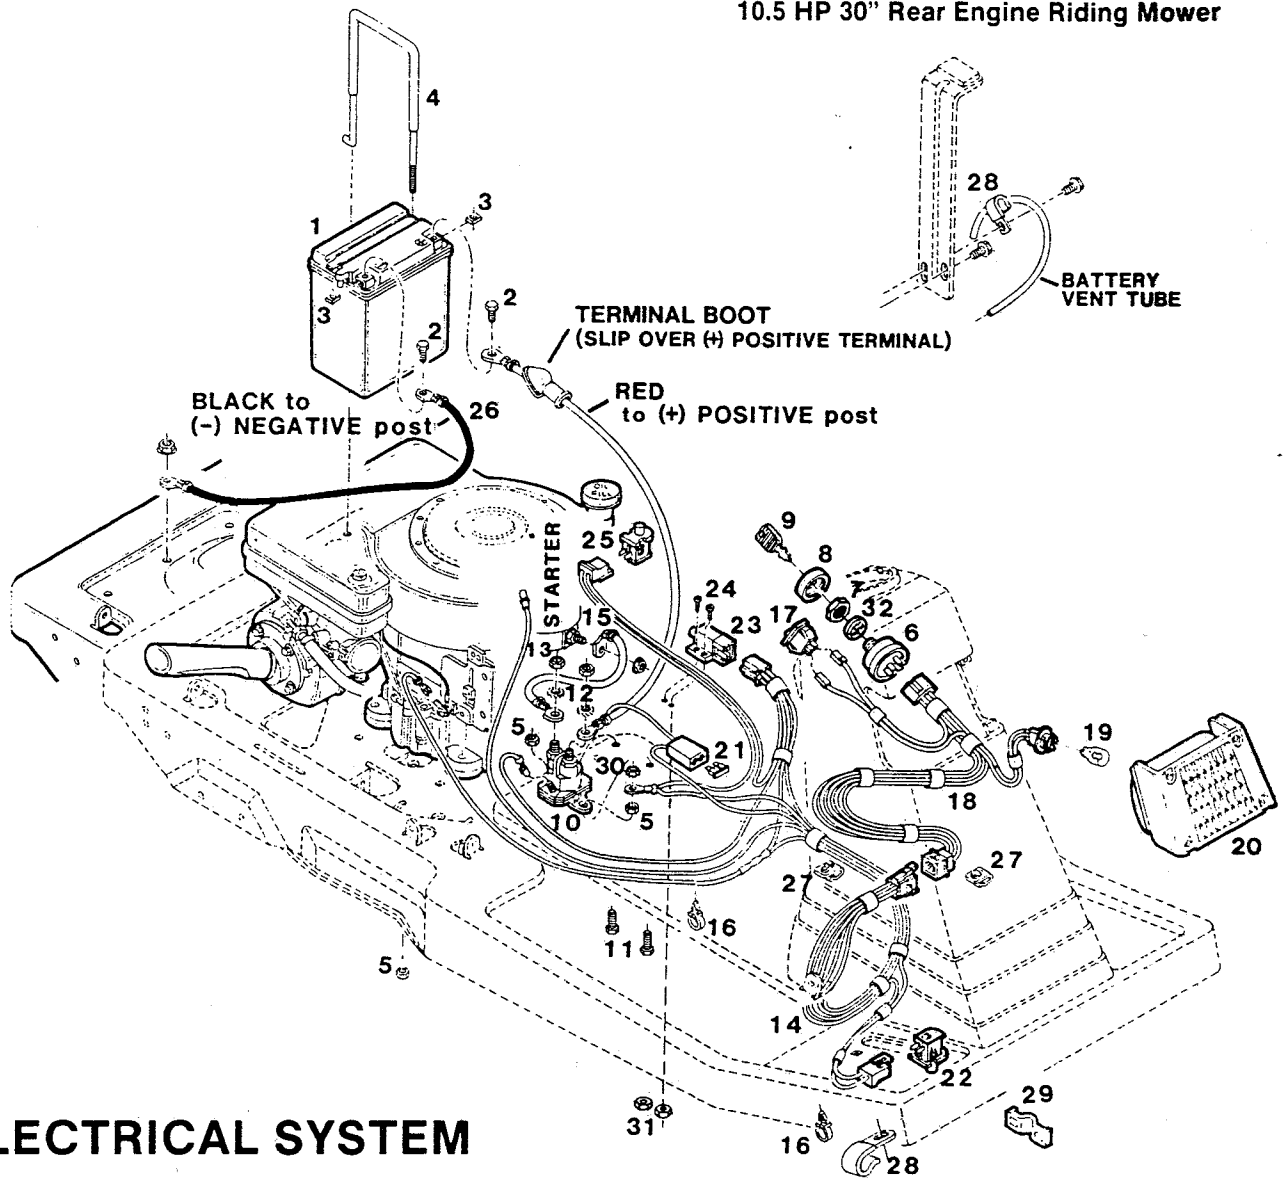

**MODEL 340K**  
**10.5 HP 30" Rear Engine Riding Mower**

Index No.	Part No.	Description	Index No.	Part No.	Description
1	138206	Battery - 12 volt, dry	17	135814	Switch - headlight
2	**	Bolt - hex, special	18	136838	Harness - headlight
3	**	Nut - square, special	19	135533	Bulb - headlight
4	178970	Clamp - battery hold-down	20	175802	Lens - headlight
5	616375	Nut - hex lock 1/4-20	21		Fuse - 15 amp (purchase locally)
6	135798	Switch - ignition w/o key	22	138776	Switch - safety, neutral start
7	310102	Nut - hex 5/8-32	23	134825	Switch - system interlock
8	112698	Boot - ignition switch	24	715367	Screw - machine #10-24 x 1/2
9	136242	Key - ignition	25	138750	Switch - seat
10	134940	Solenoid - starter	26	134908	Wire - battery ground, black
11	158121	Bolt - hex 1/4-20 x 3/4	27	138172	Clip - wiring, metal
12	152975	Washer - ext tooth lock 5/16	28	135145	Retainer - wire
13	157974	Nut - hex 5/16-24	29	134676	Clip - wire, press-on
14	138586	Harness - wiring	30	715037	Nut - hex keps 1/4-20
15	136820	Wire - solenoid to starter, red	31	452318	Nut - hex nylok #10-24
16	138180	Retainer - harness, plastic	32	311241	Washer - lock int. tooth
			--	114066	Kit - battery cable bolts and vent hose