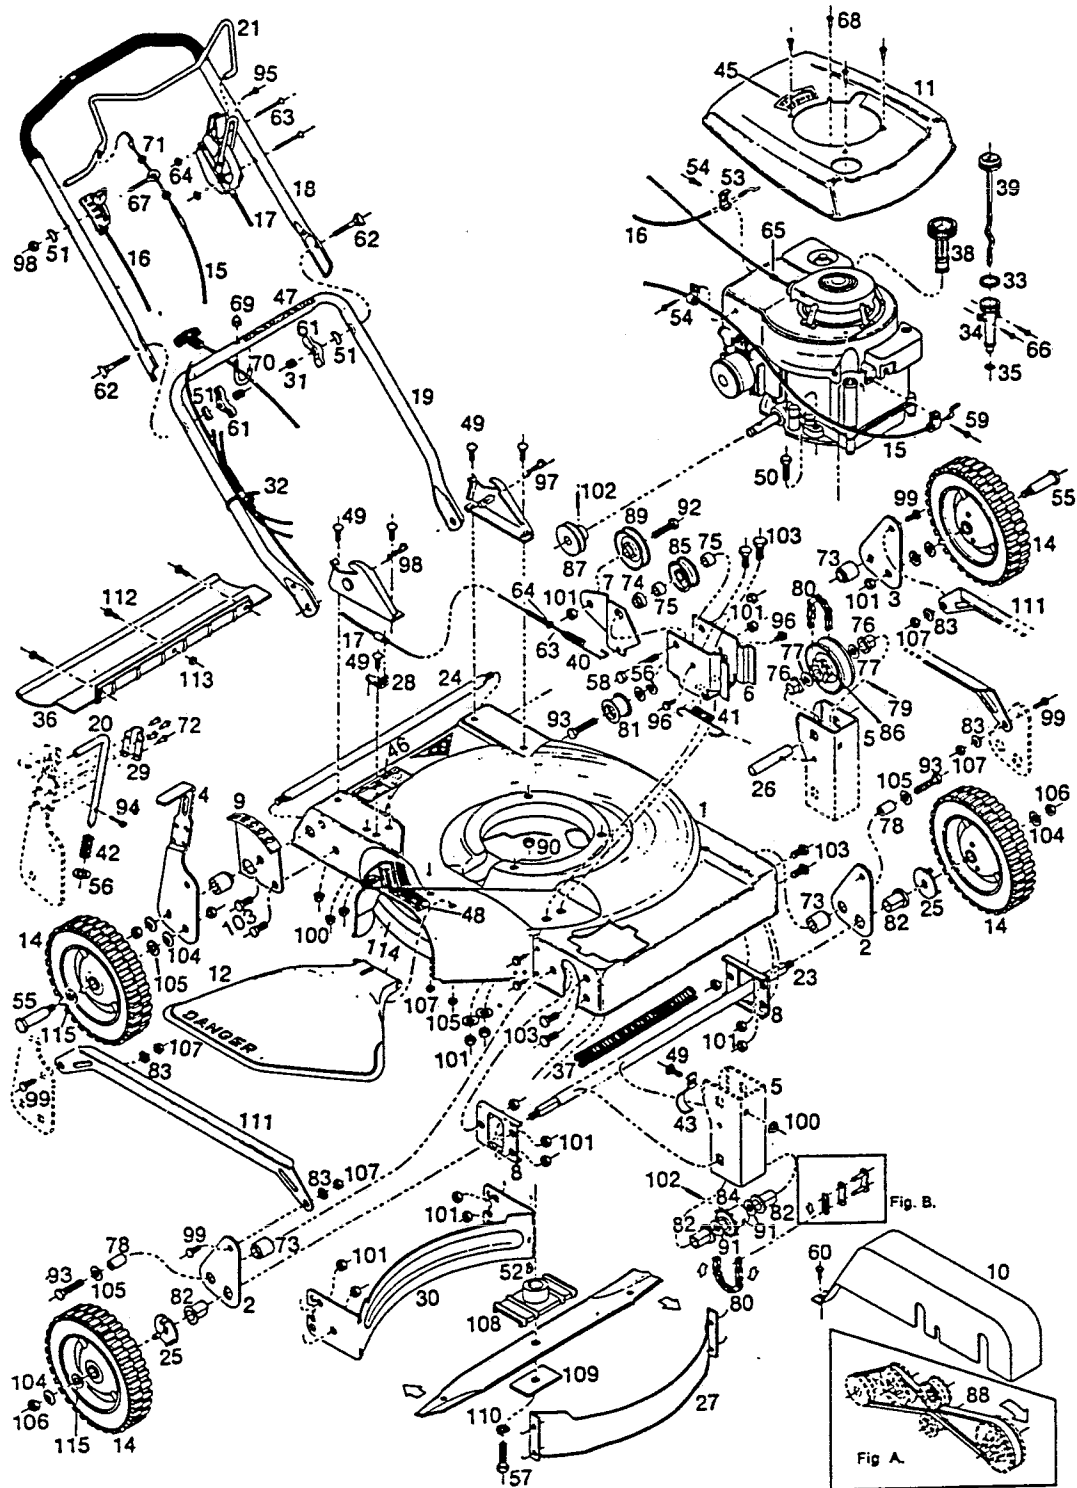

MODEL: 35B
21" SELF-PROPELLED
ROTARY MOWER
 Grass Catcher Model GC-12

**MODEL: 35B
21" SELF PROPELLED
ROTARY MOWER
Grass Catcher Model GC-12**

Index Part			Index Part		
No.	No.	Description	No.	No.	Description
1	126920	Deck 21" Front Drive	59	151613	Hex Head Bolt #10-32x $\frac{3}{4}$ SEMS
2	027730	Wheel Lever - Front	60	151621	Self Drill Screw #6-20x $\frac{1}{2}$
3	027748	Wheel Lever - L.H. Rear	61	151795	Wing Nut 5/16-18
4	027755	Setting Lever	62	151936	Curved Head Bolt 5/16-18x2 $\frac{1}{2}$
5	027763	Bracket - Drive Axle	63	151944	Machine Screw #10-24 x 2
6	027771	Bracket - Deck	64	151985	Hex Nut #10-24
7	027789	Bracket - Idler	65	152074	Rope Stop
8	027813	Deck Stiffener	66	152082	Shoulder Screw-Oil Dip Stick
9	027821	Back Plate	67	152140	Cable Mtg. Eyebolt
10	027847	Drive Guard*	68	152199	Self Tap Screws #6 x 1/2
11	027987	Shroud	69	152207	Locknut Acorn 1/4-20
12	028266	Chute Deflector*	70	152215	Rope Guide
13	030411	Blade 21"	71	152223	Hex Jam Nut 5/16-24
14	041004	Wheel - 8"	72	152389	Rivet 3/16 x 11/32
15	050369	Control - Zone Start*	73	152439	Wheel Lever Spacer
16	050435	Control - Throttle	74	152447	Idler Bracket Bushing
17	050518	Control - Drive	75	152454	Spacer
18	071175	Handle - Upper	76	152488	Bushing 1/2"
19	071241	Handle - Lower	77	152553	Thrust Washer 1/2"
20	090670	Setting Pin	78	152645	Spacer
21	104745	Control - Engine/Blade Crossbar*	79	170027	Rollpin 1/8 x 1"
22	105767	Mounting Bracket-Trailing Shield*	80	170076	Chain
23	105841	Drive Shaft	81	170456	Small Idler
24	105866	Rear Shaft	82	170472	Bushing 5/8
25	105890	Drive Disc	83	170639	Spacer
26	105908	Jack Shaft	84	170654	Sprocket
27	106021	Baffle - Front	85	170530	Idler Pulley
28	106617	Cable Mtg. Bracket	86	170662	Sprocket/Pulley
29	106724	Pin Ret'g. Bracket	87	170670	Drive Pulley
30	106757	Baffle - Rear	88	170696	"V" Belt
31	110064	Plastic Blotcap	89	305367	Idler Pulley
32	110379	Cable Tie	90	310151	Nylock Nut 5/16-18
33	110494	'O' Ring	91	311324	Thrust Washer 5/8"
34	111112	Oil Fill Tube	92	312272	Hex Head Screw 3/8-16 x 1 $\frac{1}{2}$
35	111120	'O' Ring	93	312355	Hex Head Screw 3/8-16 x 2
36	111252	Vinyl Shield*	94	317016	Cotter Pin 1/8 x 1
37	111385	Shaft Cover	95	456897	Self Tap Screw #10-24 x 3/8
38	120014	Gas Gauge	96	457499	Self Tap Bolt 1/4-20 x 1/2
39	125237	Oil Dipstick	97	715011	Hitch Pin #3
40	132951	Spring	98	715037	Keps Nut 1/4 - 20
41	133116	Spring	99	715045	Hex Head Screw 1/4 - 20 x 3/4
42	133124	Spring	100	715078	Whizlock Nut 1/4 - 20
43	133132	Chain Tensioner	101	715086	Hex Locknut 3/8 - 16
44	144063	Decal - C.P.S.C.-OPEI Danger	102	715193	Rollpin 3/16 x 1
45	144204	Decal - Blade Warning	103	715201	Hex Head Bolt 3/8-16 x 3/4
46	714170	Decal - C.P.S.C. Blade Safety	104	715409	Disc Spring Washer
47	144899	Decal - Zone Start Inst.	105	715417	Washer 3/8 S.A.E.
48	145425	Decal - Danger, Chute Install	106	715441	Twin Whiz Nut 3/8 - 16
49	150011	Carriage Bolt 1/4-20 x 3/4	107	715508	Locknut 1/4 - 20
50	150045	Hex Head Bolt 5/16-18 x 1 1/4	108	133140	Blade Adapter
51	150201	Curved Washer 5/16	109	106005	Blade Washer
52	150276	Woodruff Key #6	110	416475	Lockwasher 3/8 Extra Duty
53	150318	Cable Clamp	111	027797	Tie Bar
54	150623	Self Tap Screw #10 x 3/4	112	525337	Hex Hd. Bolt #10-24 x 1/2
55	150730	Wheel Bolt	113	150946	Locknut #10 - 24
56	150771	Flat Washer	114	413161	Blade Guard
57	450288	Blade Bolt	115	151449	Wheel Retaining Washer
58	151266	Hex Head Bolt 3/8-16 x 3			