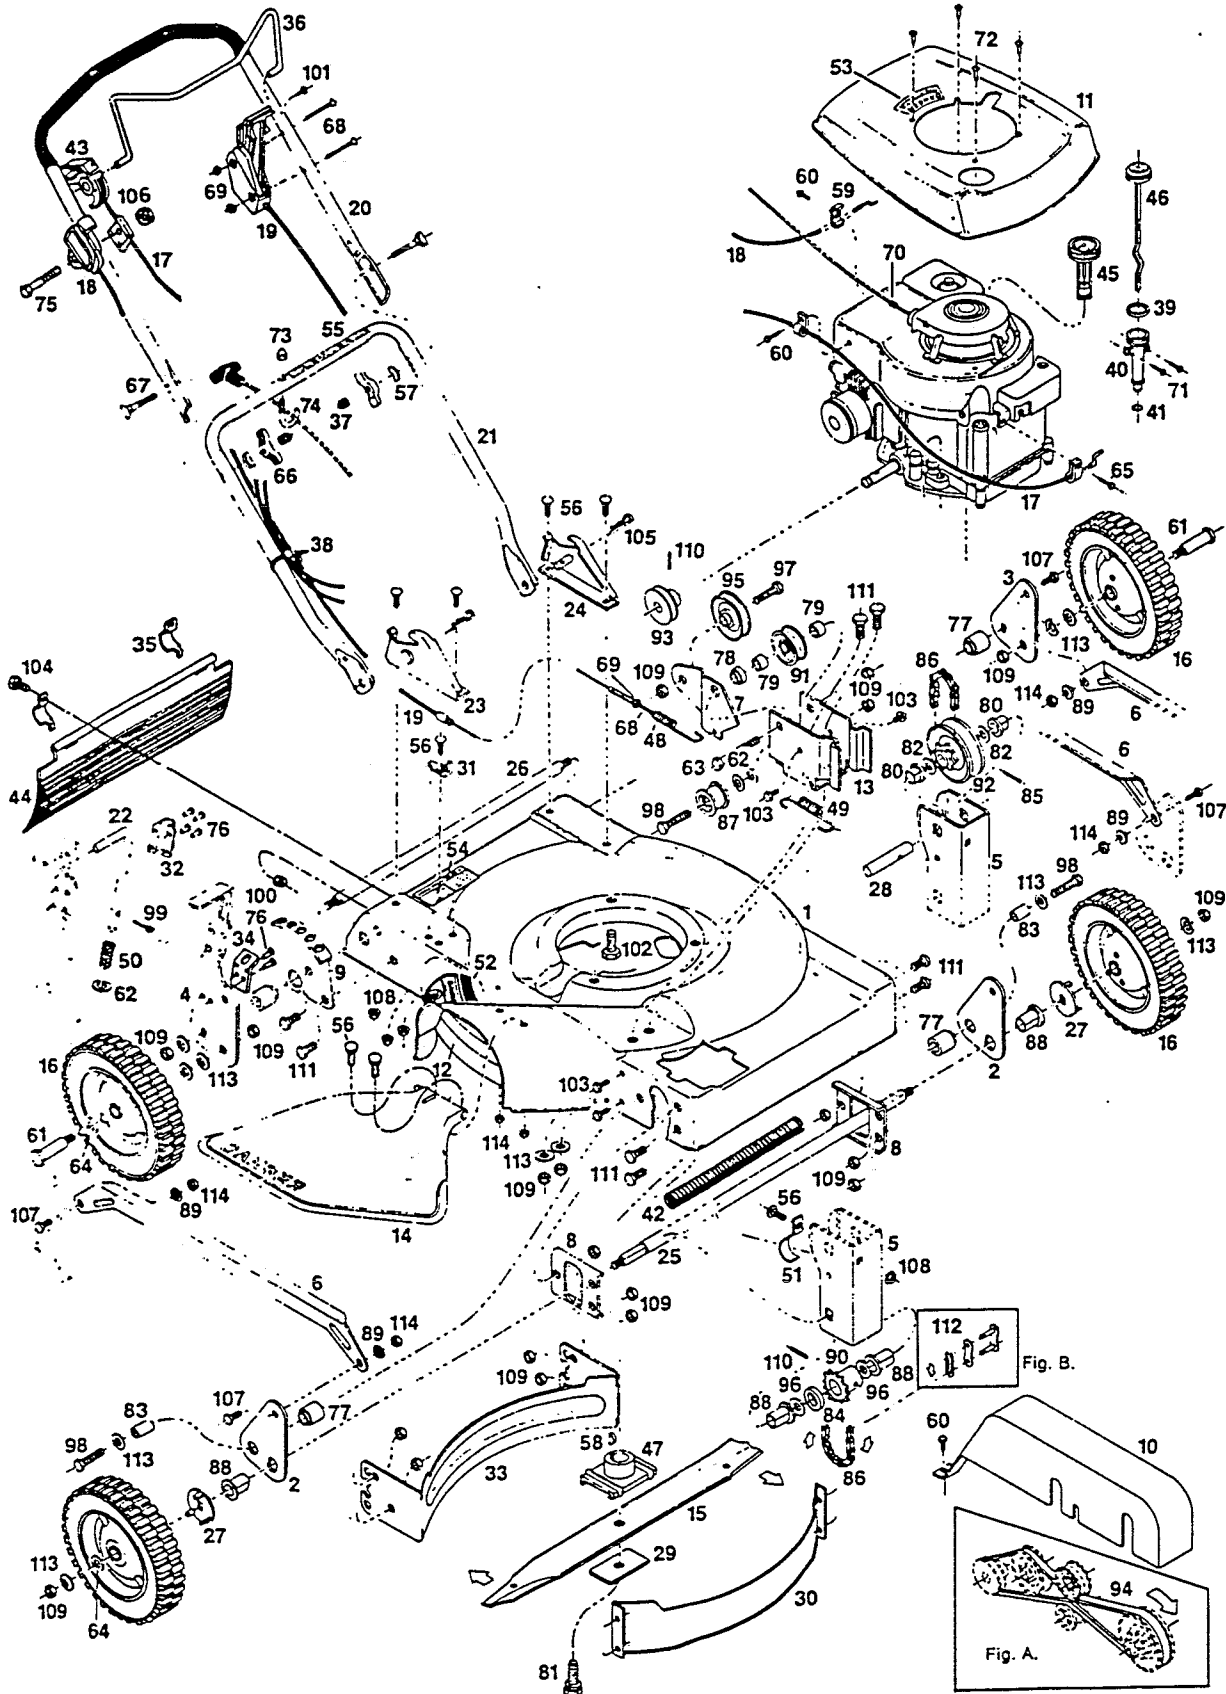

Model 35C
21" Self-Propelled Side Discharge Mower
Grass Catcher GC-12 (Not Shown)

Model 35C

Index Part			Index Part		
No.	No.	Description	No.	No.	Description
1	028969	Deck 21" Front Drive	59	150318	Cable Clamp
2	027730	Wheel Lever - Front	60	150623	Screw - Self Tap #10x ³ / ₄
3	027748	Wheel Lever - L.H. Rear	61	150730	Bolt - Wheel
4	027755	Setting Lever	62	150771	Washer - Flat 3/8
5	027763	Bracket - Drive Axle	63	151266	Bolt - Hex Head ¹ / ₄ -16x3
6	027797	Tie Bar	64	151449	Washer - Wheel Retaining
7	027789	Bracket - Idler	65	151613	Bolt - Hex Head SEMS #10-32x ¹ / ₂
8	027813	Deck Stiffener	66	151795	Nut - Wing 5/16-18
9	027821	Back Plate	67	151936	Bolt - Curved Head 5/16-18x2 ¹ / ₄
10	027847	Drive Guard *	68	151944	Screw - Machine #10-24x2
11	027987	Shroud	69	151985	Nut - Hex #10-24
12	028191	Blade Guard	70	152074	Rope Stop
13	028845	Bracket - Deck	71	152082	Screw - Shoulder - Oil Dip Stick
14	028886	Chute Deflector *	72	152199	Screw - Self Tap #6x ¹ / ₂
15	030338	Blade 21"	73	152207	Locknut - Acorn ¹ / ₄ -20
16	041004	Wheel - 8"	74	152215	Rope Guide
17	050732	Control - Zone Start *	75	153874	Bolt 1/4-20 x 2 ¹ / ₄
18	050542	Control - Throttle	76	715243	Rivet 3/16 pop
19	050765	Control - Drive	77	152439	Spacer - Wheel Lever
20	071175	Handle - Upper	78	152447	Bushing - Idler Bracket
21	071241	Handle - Lower	79	152454	Spacer
22	090670	Setting Pin	80	152488	Bushing ¹ / ₂ "
23	104661	Handle Bracket - Right Hand	81	152496	Bolt - Blade
24	104679	Handle Bracket - Left Hand	82	152553	Washer - Thrust ¹ / ₂ "
25	105841	Drive Shaft	83	152645	Spacer
26	105866	Rear Shaft	84	152702	Spacer - Sprocket
27	105890	Drive Disc	85	151142	Rollpin ¹ / ₈ x1"
28	105908	Jack Shaft	86	170688	Chain
29	106005	Blade Washer	87	170456	Small Idler
30	106021	Baffle - Front	88	170472	Bushing ¹ / ₄ "
31	106617	Cable Mtg. Bracket	89	170639	Spacer
32	106724	Pin Retg. Bracket	90	170761	Sprocket Axle
33	106757	Baffle - Rear	91	170530	Idler Pulley
34	028654	Bracket Retaining	92	170662	Sprocket/Pulley
35	106914	Clip - Trailing Shield	93	170670	Drive Pulley
36	107359	Control - Engine/Blade Crossbar *	94	170696	'V' Belt
37	110064	Plastic Boltcap	95	305367	Idler Pulley
38	110379	Cable Tie	96	311324	Washer - Thrust ¹ / ₂ "
39	110494	'O' Ring	97	312272	Screw - Hex Head ¹ / ₄ -16x1 ¹ / ₂
40	111112	Oil Fill Tube	98	312355	Screw - Hex Head ¹ / ₄ -16x2
41	111120	'O' Ring	99	317016	Cotter Pin ¹ / ₈ x1
42	111385	Shaft Cover	100	452318	Nut - #10-24 HX Nylon Insert
43	111526	Cable Actuator *	101	152181	Screw - Bail Retaining
44	111617	Trailing Shield *	102	457168	Bolt - ¹ / ₄ -16x ¹ / ₄ TDFM
45	120014	Gas Gauge	103	457499	Bolt - Self Tap ¹ / ₄ -20x ¹ / ₂
46	125237	Oil Dipstick	104	458687	Bolt - Hex Head #10-24x ¹ / ₂
47	126466	Blade Adapter	105	715011	Hitch Pin #3
48	132951	Spring	106	715037	Locknut - ¹ / ₂ -20-Keps
49	133116	Spring	107	715045	Screw - Hex Head ¹ / ₄ -20x ¹ / ₂
50	133124	Spring	108	715078	Locknut - ¹ / ₂ -20 Flanged Whiz
51	133132	Chain Tensioner	109	715086	Locknut - ¹ / ₂ -16 Top
52	144063	Decal - C.P.S.C. Danger	110	715193	Rollpin 3/16x1
53	144204	Decal - Blade Warning	111	715201	Bolt - Hex Head ¹ / ₄ -16x ¹ / ₂
54	714170	Decal - Rating Plate	112	126607	Chain Master Link
55	144899	Decal - Starting Instructions	113	715417	Washer - ¹ / ₄ SAE
56	150011	Bolt - Carriage ¹ / ₄ -20x ¹ / ₄	114	715508	Locknut - ¹ / ₂ -20 Top
57	150201	Curved Washer 5/16			
58	150276	Woodruff Key #6			