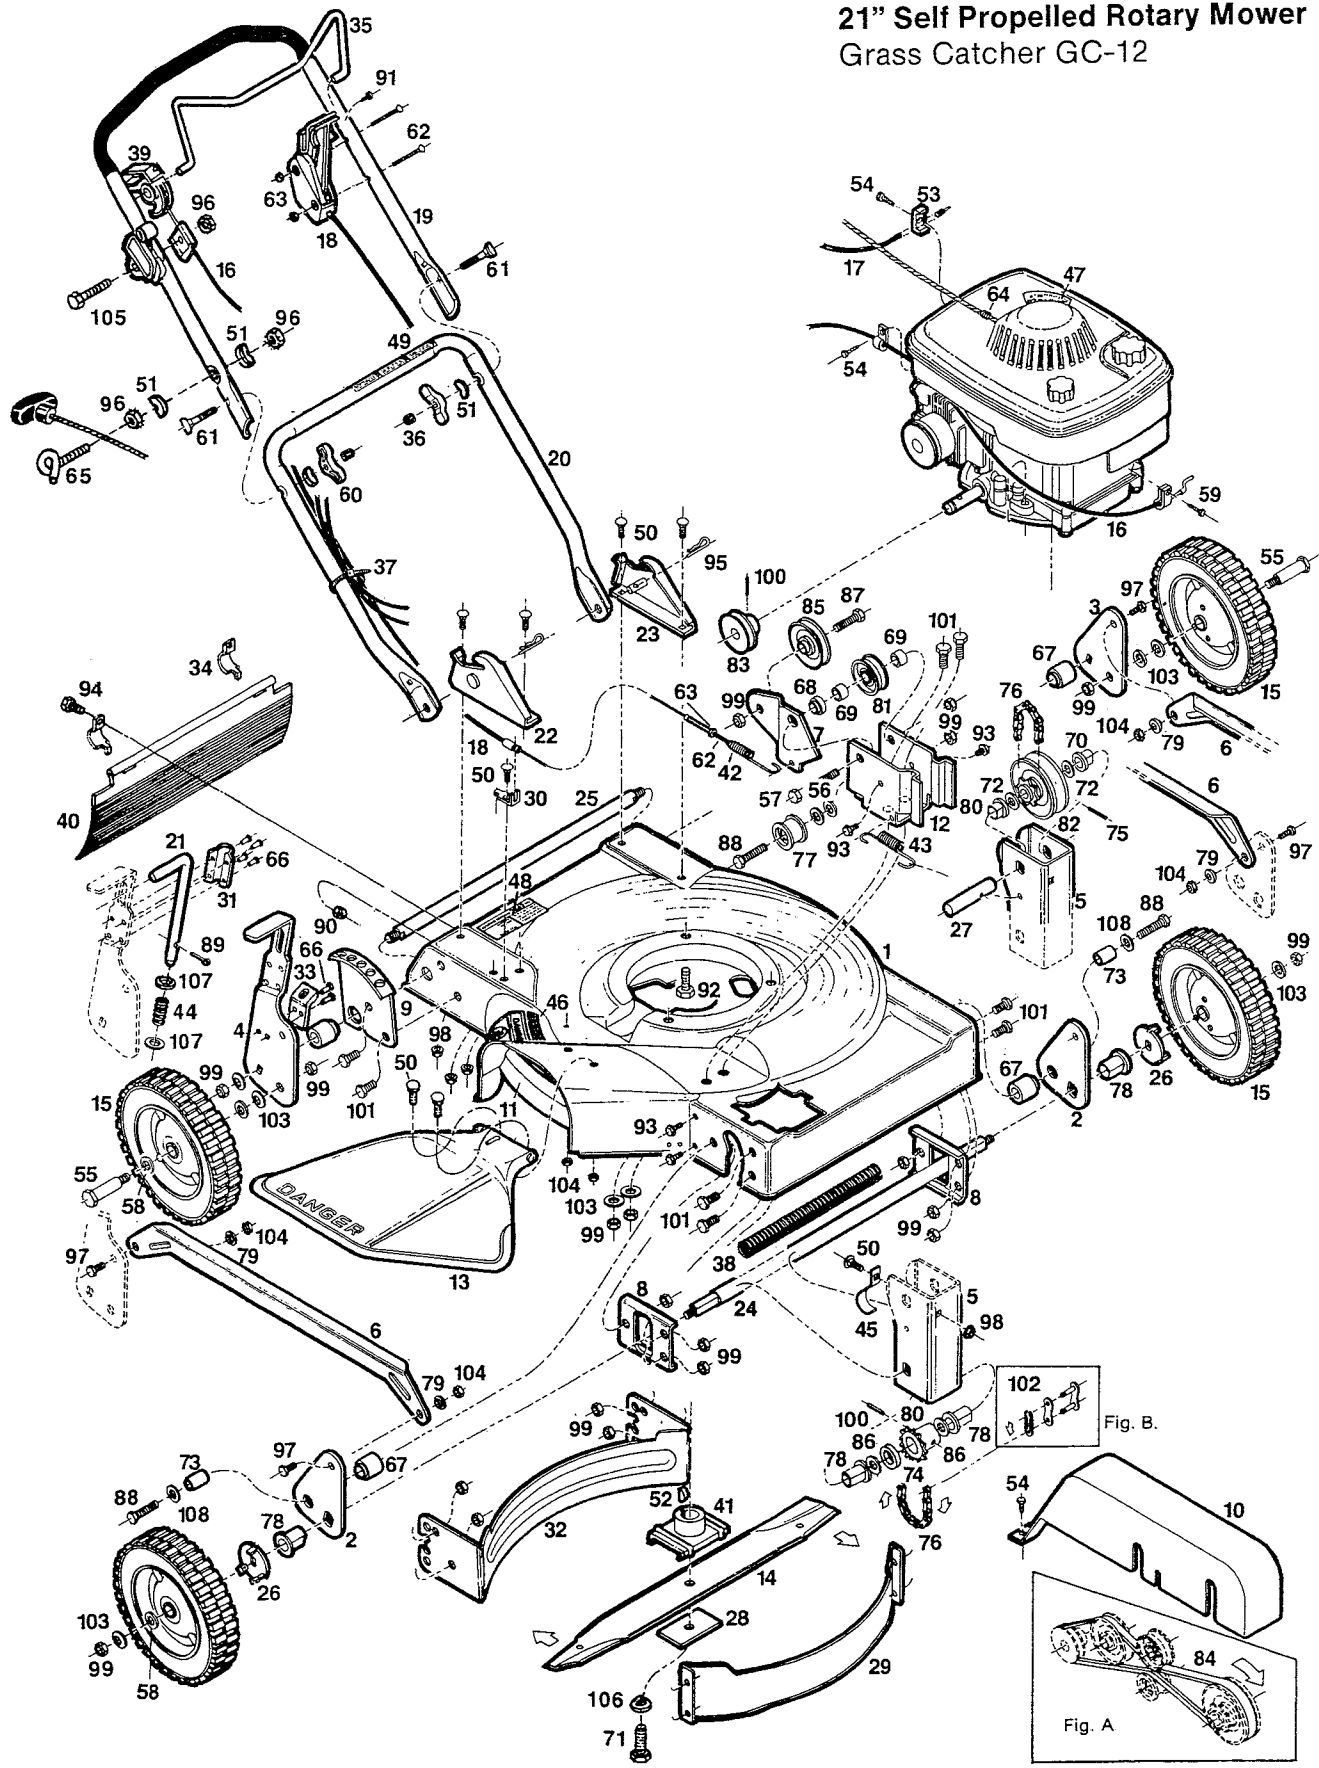

Model 35 F
21" Self Propelled Rotary Mower
Grass Catcher GC-12

Model 35 F
21" Self Propelled Rotary Mower
 Grass Catcher GC-12

PART LIST

IndexPart			IndexPart		
No.	No.	Description	No.	No.	Description
1	011367	Deck 21" Front Drive	55	150730	Bolt - Wheel
2	013649	Wheel Lever - Front	56	150771	Washer - Flat 3/8
3	013656	Wheel Lever - L.H. Rear	57	151266	Bolt - Hex Head 3/8-16x3
4	013680	Setting Lever	58	151449	Washer - Wheel Retaining
5	013698	Bracket - Drive Axle	59	151613	Bolt - Hex Head SEMS #10-32x3/8
6	013664	Tie Bar	60	151795	Nut - Wing 5/16-18
7	027789	Bracket - Idler	61	151936	Bolt - Curved Head 5/16-18x2 1/4
8	027813	Deck Stiffener	62	151944	Screw - Machine #10-24x2
9	013672	Back Plate	63	151985	Nut - Hex #10-24
10	027847	Drive Guard*	64	152074	Rope Stop
11	028191	Blade Guard	65	152371	Rope Guide
12	028845	Bracket - Deck	66	154070	Rivet 3/16 pop
13	013573	Chute Deflector*	67	152439	Spacer - Wheel Lever
14	030338	Blade 21"	68	152447	Bushing - Idler Bracket
15	041004	Wheel - 8"	69	152454	Spacer
16	051490	Control - Zone Start*	70	152488	Bushing 1/2"
17	051235	Control - Throttle	71	157255	Bolt - Blade
18	051581	Control - Drive	72	152553	Washer - Thrust 1/2"
19	071175	Handle - Upper	73	152645	Spacer
20	071928	Handle - Lower	74	152702	Spacer - Sprocket
21	090670	Setting Pin	75	151142	Rollpin 1/8x1"
22	104661	Handle Bracket - Right Hand	76	170076	Chain-#48-28 Links/w Master
23	104679	Handle Bracket - Left Hand	77	170456	Small Idler
24	105841	Drive Shaft	78	170472	Bushing 3/8"
25	105866	Rear Shaft	79	170639	Spacer
26	105890	Drive Disc	80	170761	Sprocket Axle
27	105908	Jack Shaft	81	170530	Idler Pulley
28	106005	Blade Washer	82	170662	Sprocket/Pulley
29	106021	Baffle - Front	83	170670	Drive Pulley
30	106617	Cable Mtg. Bracket	84	170696	'V' Belt
31	106724	Pin Retg. Bracket	85	305367	Idler Pulley
32	106757	Baffle - Rear	86	311324	Washer - Thrust 3/8"
33	108985	Bracket Retaining	87	312272	Screw - Hex Head 3/8-16x1 1/2
34	106914	Clip - Trailing Shield	88	312355	Screw - Hex Head 3/8-16x2
35	097709	Control - Engine/Blade Crossbar*	89	317016	Cotter Pin 1/8x1
36	110064	Plastic Boltcap	90	452318	Nut - #10-24 HX Nylon Insert
37	110379	Cable Tie	91	152181	Screw - Bail Retaining
38	111278	Shaft Cover	92	457168	Bolt - 3/8-16x3/4 TDFM
39	111526	Cable Actuator*	93	457499	Bolt - Self Tap 1/4-20x1/2
40	111617	Trailing Shield*	94	458687	Bolt - Hex Head #10-24x1/2
41	126466	Blade Adapter	95	715011	Hitch Pin #3
42	132951	Spring	96	715037	Locknut - 1/4-20-Keps
43	133116	Spring	97	715045	Screw - Hex Head -1/4-20x3/4
44	133124	Spring	98	715078	Locknut - 1/4-20 Flanged Whiz
45	133132	Chain Tensioner	99	715086	Locknut - 3/8-16 Top
46	144063	Decal - C.P.S.C. Danger	100	715193	Rollpin 3/16x1
47	001206	Decal - Blade Warning	101	715201	Bolt - Hex Head 3/8-16x3/4
48	714170	Decal - Model Number	102	126607	Chain Master Link #48
49	144899	Decal - Starting Instructions	103	715417	Washer - 3/8 SAE
50	150011	Bolt - Carriage 1/4-20x5/8	104	715508	Locknut - 1/4-20 Top
51	150201	Curved Washer 5/16	105	153874	Bolt - 1/4-20x2-1/4 HHCS
52	150276	Woodruff Key #6	106	156919	Washer - 3/8 HD Split
53	150318	Cable Clamp	107	461731	Washer - 3/8
54	150623	Screw - Self Tap #10x3/8	108	311076	Washer - 7/16 Flat