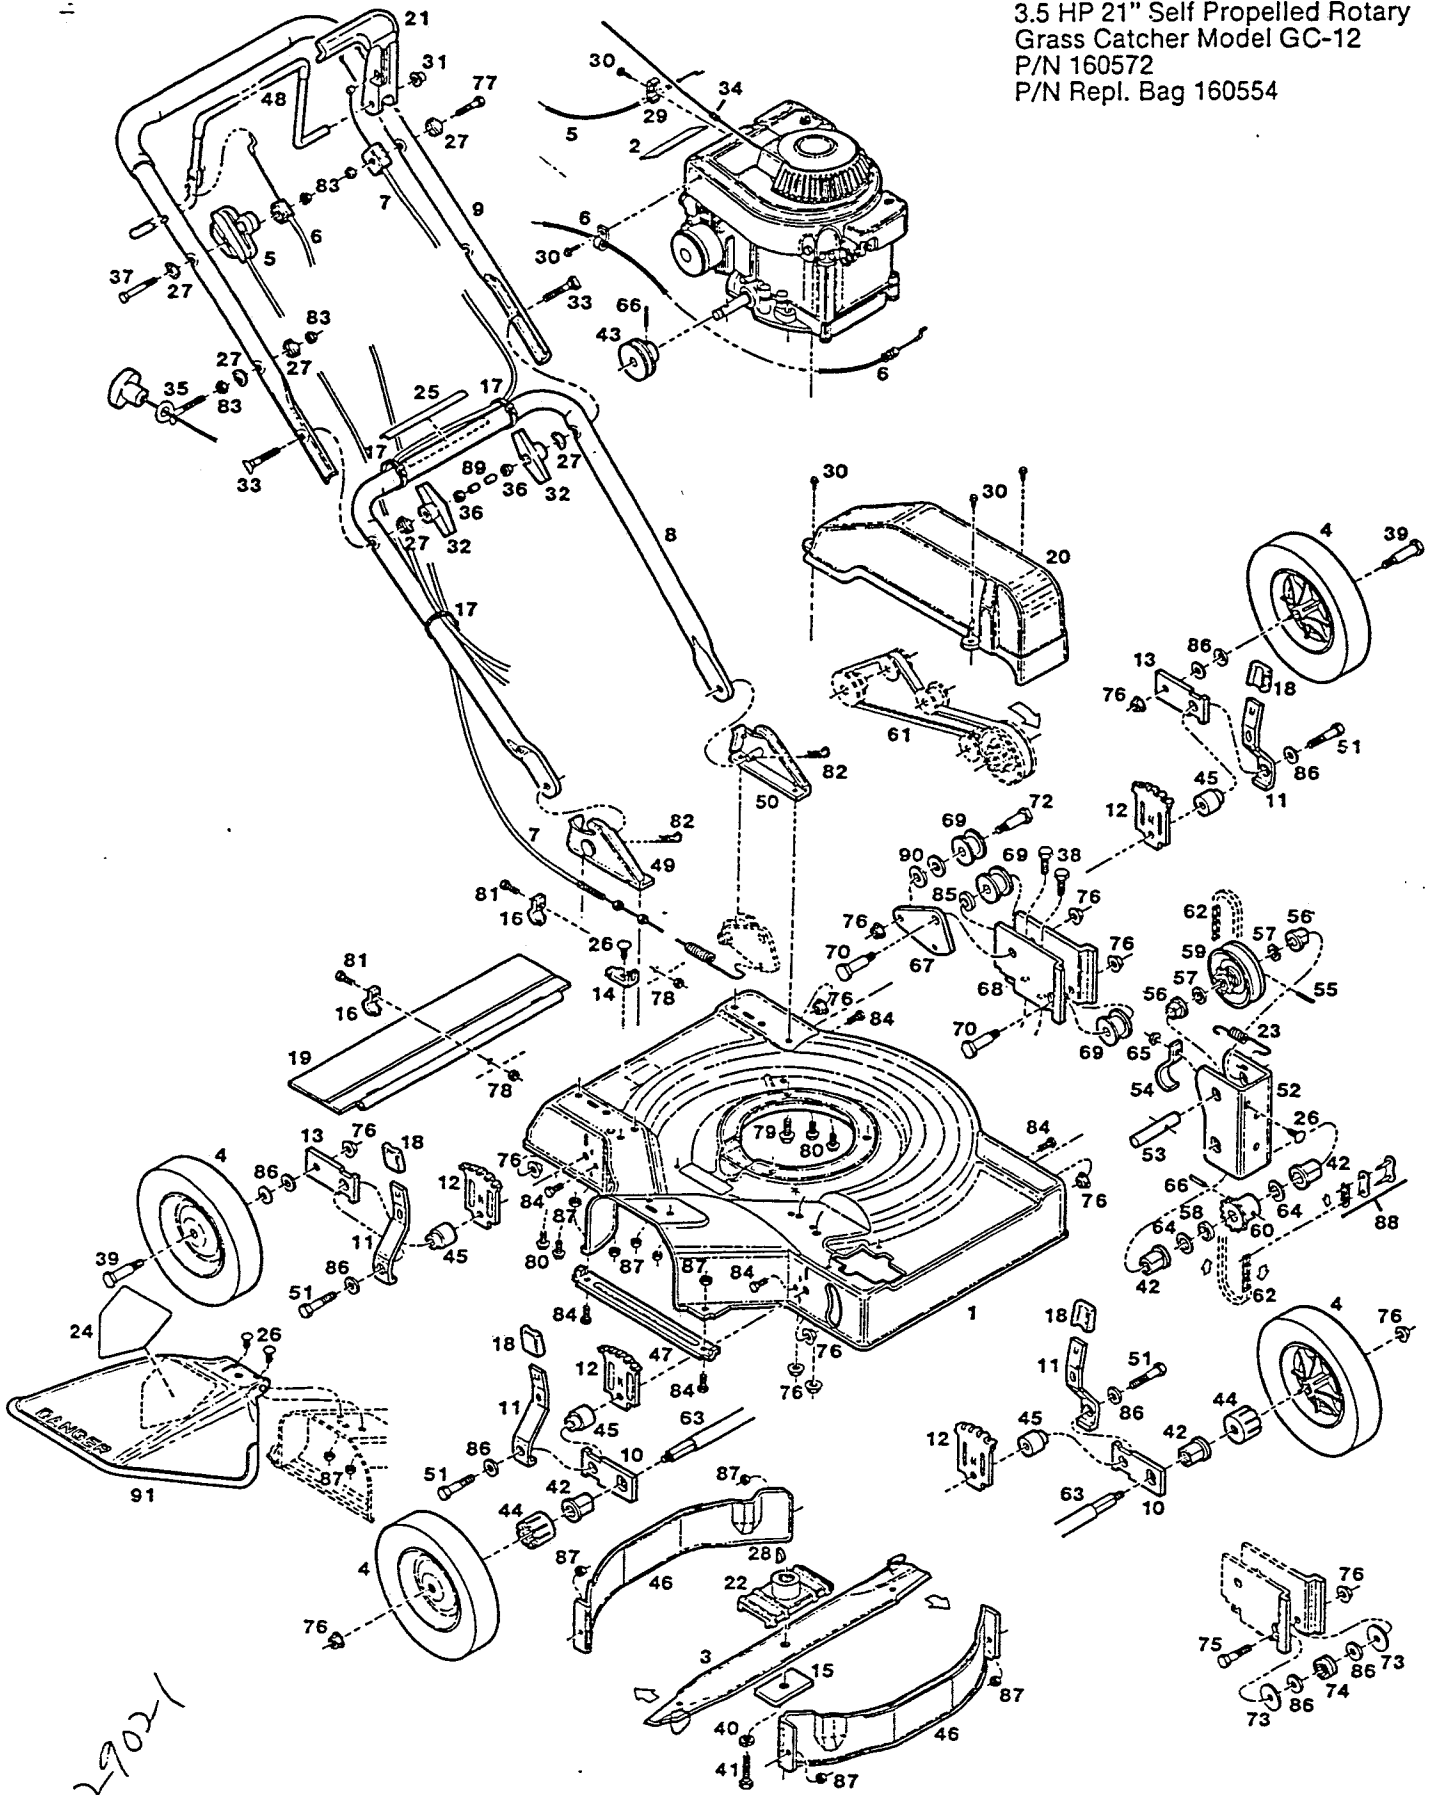

MODEL 35H
3.5 HP 21" Self Propelled Rotary
Grass Catcher Model GC-12
P/N 160572
P/N Repl. Bag 160554

229021

MODEL 35H
3.5 HP 21" Self Propelled Rotary
Grass Catcher Model GC-12
P/N 160572
P/N Repl. Bag 160554

Index No.	Part No.	Description	Index No.	Part No.	Description
1	017475	Deck - 21" Front Drive	47	178244	Guard - Blade
2	009415	Decal - Blade Warning	48	178657	Bail - Engine/Blade Control
3	030338	Blade 21"	49	179929	Handle Bracket R.H.
4	042556	Wheel 8"	50	179937	Handle Bracket L.H.
5	051219	Control - Throttle	51	312355	Screw - Hex Head 3/8-16 x 2
6	052241	Control - Cable - Engine/Blade	52	017426	Bracket - Axle
7	052290	Control - Drive	53	105908	Jack Shaft
8	071563	Handle - Lower	54	133132	Chain Tensioner
9	072769	Handle - Upper	55	151142	Drive Pin 1/2 x 1
10	091322	Wheel Arm - Front	56	152488	Bushing - Rear Axle 1/2
11	091330	Lever - Setting	57	152553	Washer - Thrust 1/2
12	091348	Back Plate - Height Adjuster	58	152702	Spacer - Sprocket
13	091397	Wheel Arm - Rear	59	170662	Sprocket/Pulley
14	101634	Cable Mounting Bracket	60	170761	Sprocket - Axle
15	106005	Blade Washer	61	171439	V-Belt
16	106914	Clip - Trailing Shield	62	177576	Chain - #43-24 Links/w Master
17	110379	Cable Tie	63	178483	Drive Shaft
18	112540	Plastic Grip - Height Adjuster	64	311324	Washer - Thrust 3/8
19	112821	Trailing Shield	65	715078	Locknut - 1/4-20 Flange
20	113480	Cover - Belt	66	715193	Roll Pin - 3/16 x 1
21	113498	Lever - Drive Control	67	017400	Bracket - Idler
22	126466	Blade Adapter	68	017418	Bracket - Deck
23	138057	Spring - Axle Bracket	69	113621	Pulley - Idler
24	144063	Decal - C.P.S.C. Danger	70	150060	Bolt - Shoulder 2-3/16
25	144899	Decal - Starting Instructions	71	156075	Washer - Flat
26	150011	Bolt - Carriage - 1/4-20 x 3/8	72	156216	Bolt - Shoulder 2"
27	150201	Washer - Curved 5/16	73	461566	Washer
28	150276	Woodruff Key #6	74	171363	Bearing - Ball
29	150318	Cable Clamp	75	159020	Bolt - Hex Head 3/8-16 x 1 1/2
30	150623	Screw - Self Tap #10 x 3/8	76	451492	Locknut - 3/8-16
31	152579	Palnut - 5/16	77	450379	Bolt - Hex - 1/4-20 x 1-3/4
32	113589	Nut - Wing 5/16-18	78	452318	Nut - #10-24 Hex Nylon Insert
33	151936	Bolt - Curved Head 5/16-18 x 2 1/4	79	457168	Bolt - 3/8-16 x 7/8 Thread Forming
34	152074	Rope Stop	80	457499	Bolt - 1/4-20 x 1/2 Thread Forming
35	152371	Rope Guide	81	458687	Bolt - Hex #10-24 x 1/2
36	310045	Nut - 5/16-18 Hex	82	715011	Hair Pin Cotter
37	153874	Bolt - 1/4-20 x 2 1/4 Hex	83	715037	Locknut - 1/4-20 Keps
38	154377	Bolt - 3/8-16 x 3/4 Hex	84	715045	Bolt - 1/4-20 x 3/4
39	156158	Bolt - Wheel	85	468645	Spacer 3/16
40	156919	Lockwasher - 3/8 HD Split	86	715417	Washer 3/8 Flat
41	157255	Bolt - Blade	87	715508	Locknut 1/4-20 Top
42	170472	Bushing - Drive Shaft	88	126607	Master Link - Chain
43	171421	Drive Pulley	89	110064	Bolt Cap - Plastic
44	176370	Adapter Drive	90	156075	Washer 1/2 Flat
45	177592	Bushing - Stepped	91	391771	Chute Deflector Assembly
46	177634	Baffle - Front and Rear			

NOTE: PARTS ARE RIGHT OR LEFT HAND AS VIEWED FROM THE OPERATOR POSITION.
SPECIFICATIONS SUBJECT TO CHANGE WITHOUT PRIOR NOTICE