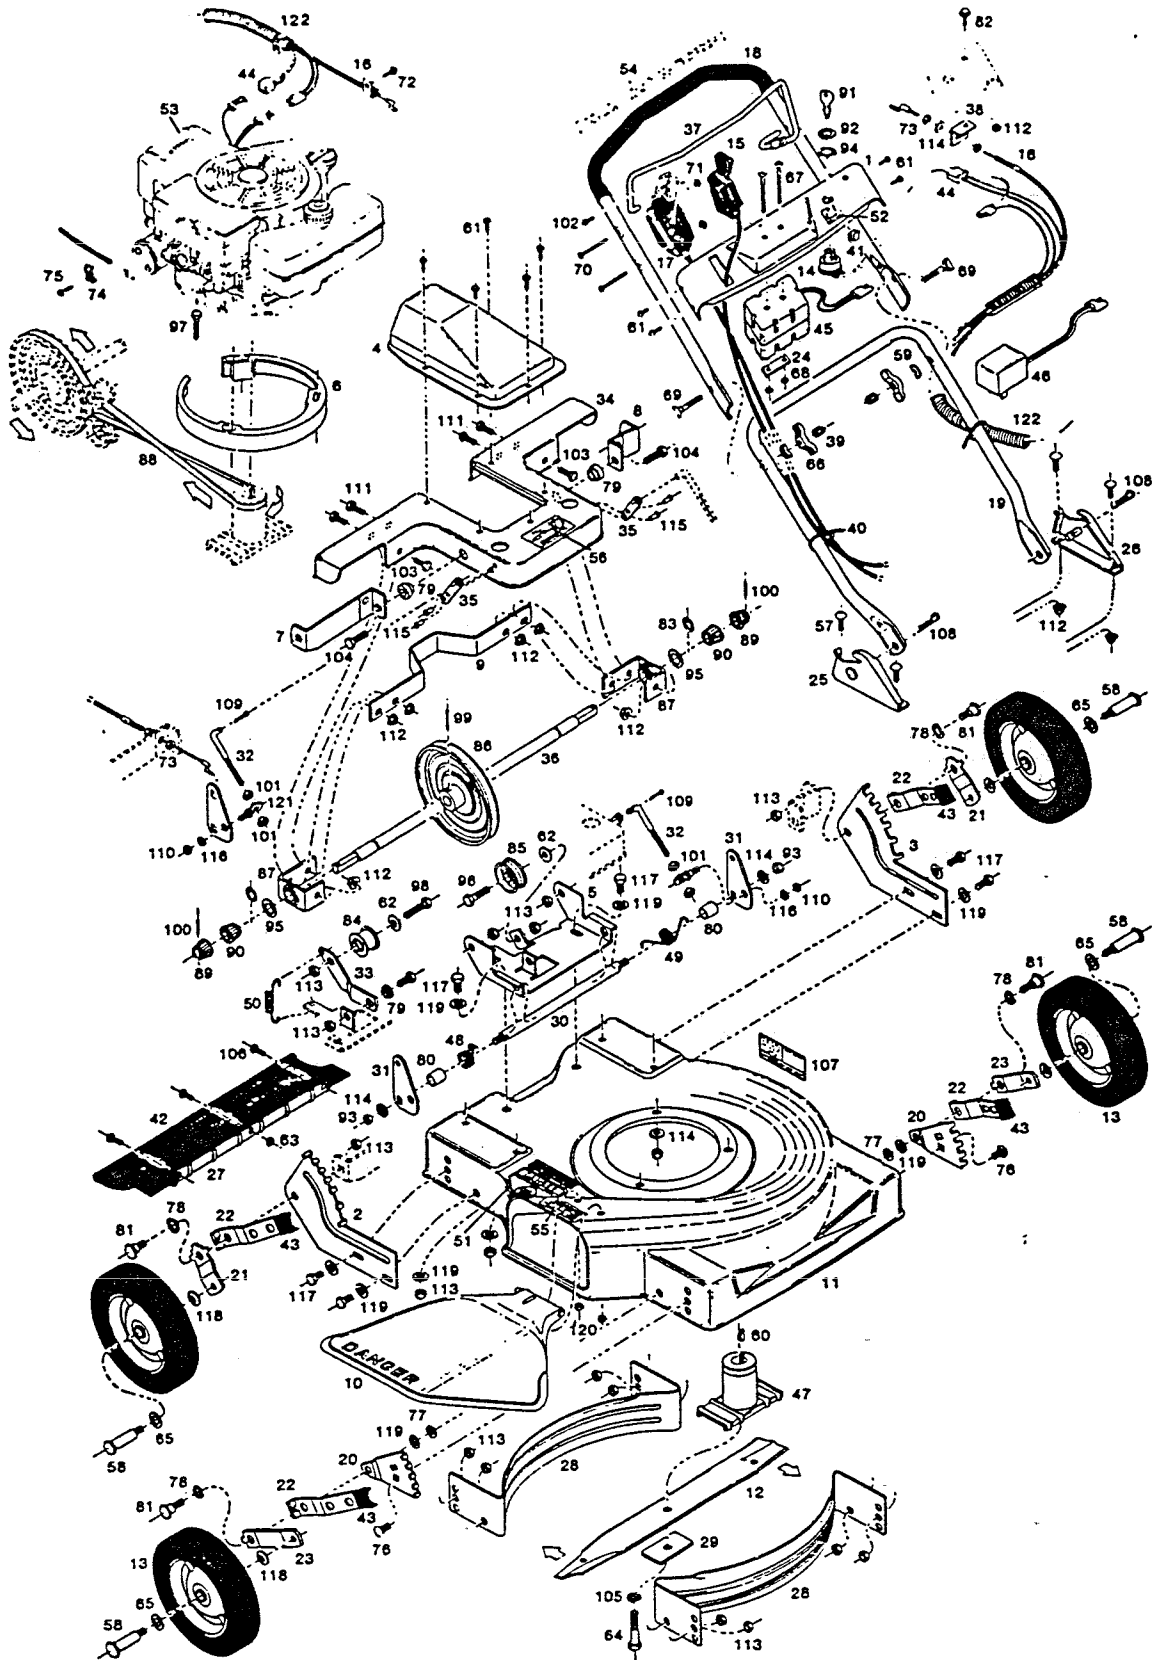

MODEL: 36-8B
22" ELECTRIC START REAR DRIVE
SELF-PROPELLED ROTARY MOWER
Grass Catcher Model GC-12

MODEL: 36-8B
22" ELECTRIC START SELF-PROPELLED
REAR DRIVE ROTARY MOWER
Grass Catcher Model GC-12