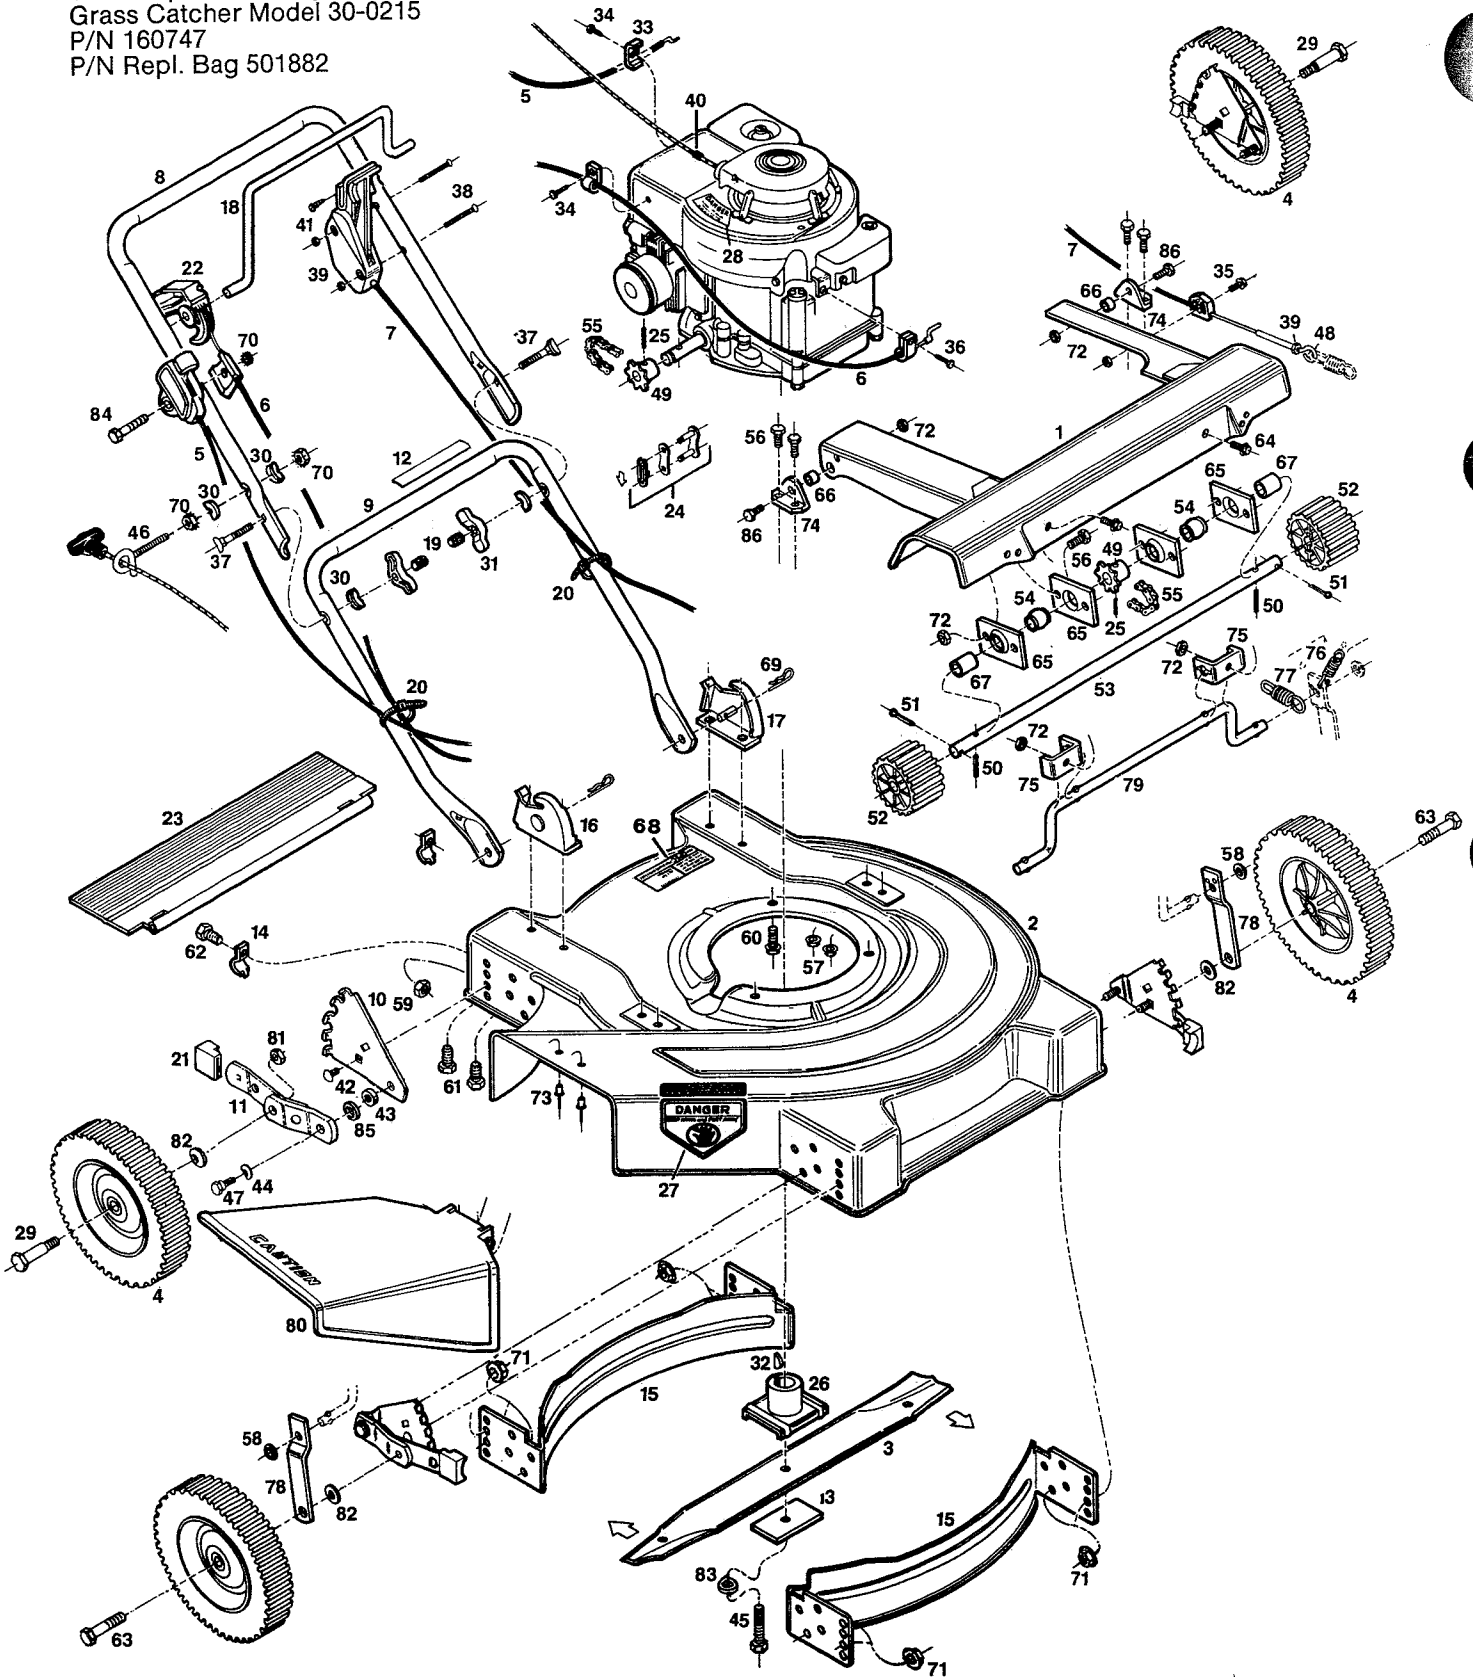

MODEL 38G
3.5 HP 22" Front Cog Drive
Self-Propelled Rotary Mower
Grass Catcher Model 30-0215
P/N 160747
P/N Repl. Bag 501882

MODEL 38G
3.5 HP 22" Front Cog Drive
Self-Propelled Rotary Mower
Grass Catcher Model 30-0215
P/N 160747
P/N Repl. Bag 501882

Index No.	Part No.	Description
1	024489	Cover Assembly
2	013375	Deck - 22"
3	030353	Blade 22" Offset
4	498659	Wheel - 8"
5	051219	Control - Throttle with Cable
6	051490	Cable - Engine/Blade Control
7	051607	Control - Ground Drive with Cable
8	071092	Handle - Upper
9	071563	Handle - Lower
10	091249	Back Plate - Height Adj.
11	091033	Wheel Arm Ass'y - Height Adjuster
12	144899	Decal - Starting Instructions
13	106005	Washer - Blade
14	106914	Clip - Trailing Shield
15	106963	Baffle - Front and Rear
16	107086	Handle Bracket - R.H.
17	107094	Handle Bracket - L.H.
18	097725	Bail - Engine/Blade Control
19	110064	Plastic Bolt Cap
20	110379	Cable Tie
21	112540	Plastic Tip
22	111526	Cable Actuator
23	111617	Trailing Shield - 22"
24	120295	Master Link
25	715193	Roll Pin 3/16 x 1
26	126466	Blade Adapter
27	144063	Decal - Danger, Discharge Chute
28	001461	Decal - Blade Warning
29	157420	Bolt - Wheel, Rear
30	150201	Washer - curved 5/16"
31	151795	Wingnut 5/16-18
32	150276	Woodruff Key No. 6
33	150318	Cable Clamp
34	150623	Screw Sheet Metal No. 10 x 5/8
35	151522	Bolt No. 10-24 x 3/4
36	151613	Bolt - Hex, No. 10-32 x 3/8 Sems
37	151936	Bolt - Curved Head Square
38	151944	Bolt-Oval Head Mach., No. 10-24 x 2
39	151985	Nut - Hex No. 10-24
40	152074	Rope Stop
41	152181	Screw - Bail Retaining
42	152405	Bolt - Carriage 3/8-16 x 3/4
43	156182	Washer - Plastic

Index No.	Part No.	Description
44	152421	Spring Washer
45	157255	Blade Bolt
46	152371	Rope Guide
47	156125	Shoulder Bolt
48	153890	Eye Bolt
49	170142	Sprocket - 8 Tooth
50	314096	Roll Pin 3/16 x 1-1/4
51	317016	Cotter Pin 1/8 x 1
52	416693	Pinion
53	417766	Shaft - Drive
54	423319	Bearing - Spherical
55	425306	Chain - #48 x 54 links
56	449587	Bolt - Hex Head 1/4-20 x 5/8
57	451419	Nut - Top Lock Flange 1/4-20
58	452250	Push Nut
59	452318	Nut - Nylon Insert No. 10-24
60	457168	Bolt - Thread Form 3/8-16 x 7/8
61	457499	Bolt - Thread Form 1/4-20 x 1/2
62	458687	Bolt - No. 10-24 x 1/2
63	150730	Wheel Bolt - Front
64	459206	Bolt - Flange Head, 1/4-20 x 5/8
65	463778	Bearing Plate
66	468355	Spacer - Pivot
67	468405	Spacer - Bearing
68	714170	Decal - Model Number
69	715011	Hairpin Cotter
70	715037	Nut - Keps 1/4-20
71	451492	Nut - 3/8-16 Toplock Flange
72	715508	Nut - Top Lock 1/4-20
73	764290	Rivet - Pop 3/16
74	769067	Bracket - Pinion Tube
75	771691	Bracket
76	775817	Spring - Pinion
77	775858	Spring - Drive Control
78	778696	Actuator Arm
79	783613	Rod - Engagement
80	463950	Deflector Assembly
81	715524	Locknut 3/8-16
82	715607	Washer - 3/8 Belleville
83	156919	Lockwasher - 3/8 HD Split
84	153874	Bolt - 1/4-20x2-1/4 HHCS
85	156877	Washer - 3/8 Hardened
86	152280	Bolt - Hex Head 1/4-20x3/4

NOTE: PARTS ARE RIGHT OR LEFT HAND AS VIEWED FROM THE OPERATOR POSITION.
SPECIFICATIONS SUBJECT TO CHANGE WITHOUT PRIOR NOTICE.