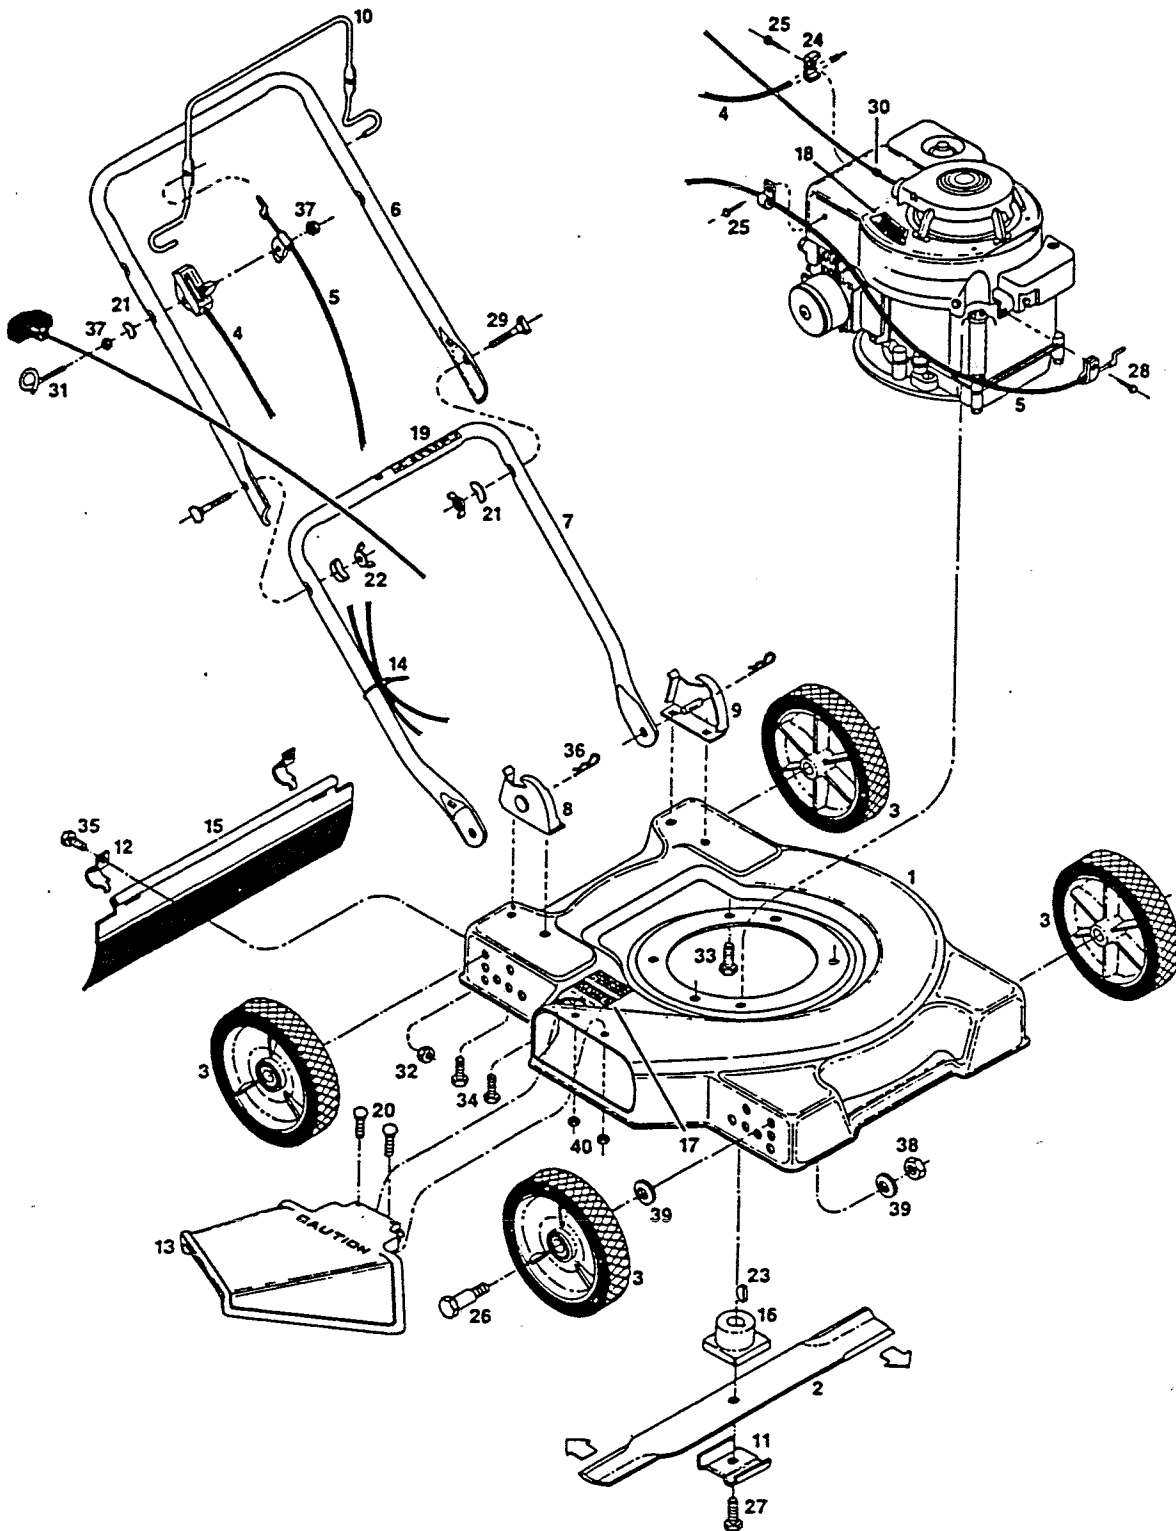

Model 40C - Servess
19" Rotary Mower
Grass Catcher GC-6A (Not Shown)

Model 40C - Servess

INDEX NO.	PART NO.	DESCRIPTION
1	029017	Deck 19" Green
	028811	Deck 19" Almond
	029025	Deck 19" Red
2	030023	Blade - 19" Flat
3	041012	6" Plastic - White - Diamond -
		Nylon Bearing
4	050633	Control - Throttle Plastic
5	050781	Control - Engine/Blade*
6	071076	Handle - Upper
7	071563	Handle - Lower
8	107086	Handle Bracket - Right Hand
9	107094	Handle Bracket - Left Hand
10	104687	Control - Engine/Blade Crossbar*
11	106336	Washer - Blade Adapter
12	106914	Clip - Trailing Shield
13	110221	Chute Deflector Assembly*
14	110379	Cable Tie
15	111443	Trailing Shield*
16	133231	Blade Adapter
17	144063	Decal - C.P.S.C. Danger
18	144204	Decal - Blade Warning
19	144899	Decal - Starting Instructions
20	150011	Bolt - Carriage 1/4-20 x 5/8
21	150201	Washer - Curved 5/16
22	150235	Wingnut 5/16-18
23	150276	Woodruff Key #6
24	150318	Cable Clamp
25	150623	Self Tap Screw #10 x 5/8
26	150730	Shoulder Bolt - Wheel
27	150862	Bolt - Blade 3/8-24 x 1-1/4 Gr. 8
28	151613	Bolt - Hex Head #10-32 x 3/8 SEMS
29	151928	Bolt - Curved Head 5/16-18 x 1-3/4
30	152074	Rope Stop
31	152629	Rope Guide
32	452318	Nut #10-24 HX Nylon Insert
33	457168	Bolt - Hex Head Self Tap 3/8-16 x 7/8
34	457499	Bolt - Self Tap 1/4-20 x 5/8
35	525337	Bolt #10-24 x 1/2
36	715011	Hitch Pin #3
37	715037	Nut - Keps 1/4-20
38	715086	Locknut 3/8-16 Top
39	715417	Washer Flat 3/8 SAE
40	715508	Locknut 1/4-20 Top

NOTE: Parts are right or left hand as viewed from operator position.