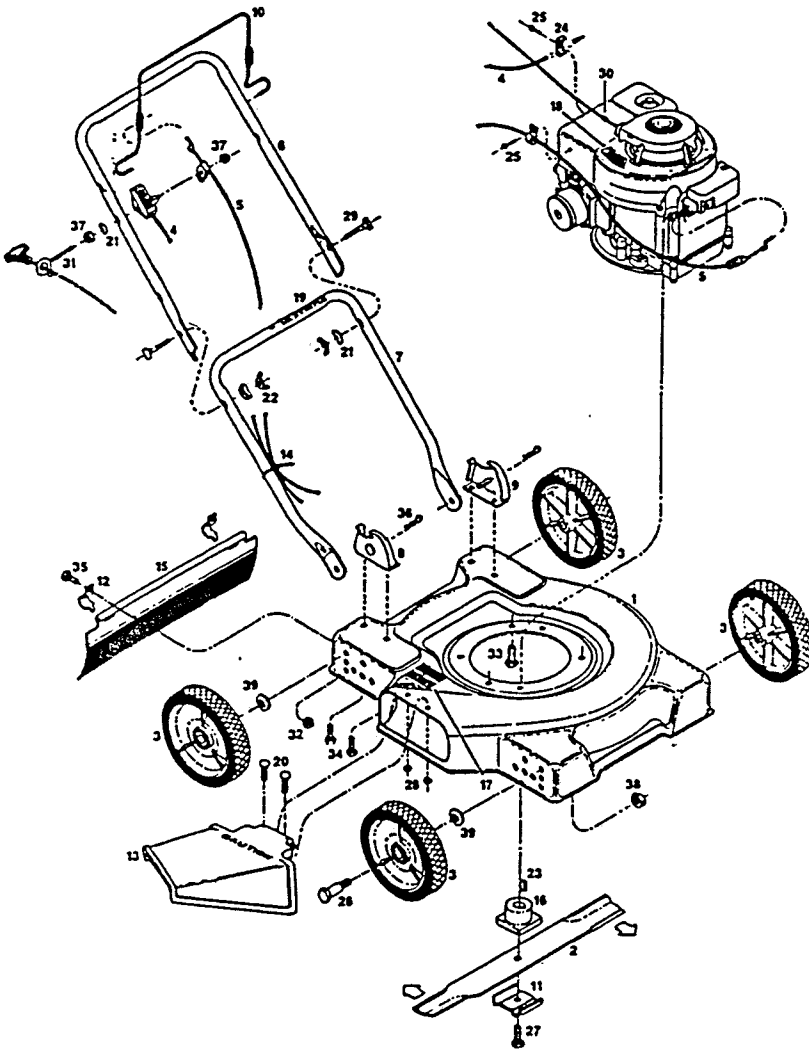

MODEL 40
3.5 HP 19" Rotary Side Discharge
Grass Catcher Model GC-12
P/N 160572
P/N Repl. Bag 160554

ITEM NO.	PART NO.	DESCRIPTION
1	012955	Deck 19" Green
2	030023	Blade - 19" Flat
3	041533	Wheel 6-1/2" Plastic
4	051219	Control - Throttle Plastic
5	052142	Cable - Engine/Blade Control
6	071076	Handle - Upper
7	071563	Handle - Lower
8	107086	Handle Bracket - Right Hand
9	107094	Handle Bracket - Left Hand
10	109389	Bail - Engine/Blade Control
11	106336	Washer - Blade Adapter
12	106914	Clip - Trailing Shield
13	391706	Chute Deflector Assembly
14	110379	Cable Tie
15	111583	Trailing Shield
16	133231	Blade Adapter
17	144063	Decal - C.P.S.C. Danger
18	001461	Decal - Blade Warning
19	144899	Decal - Starting Instructions
20	150011	Bolt - Carriage 1/4-20 x 5/8
21	150201	Washer - Curved 5/16
22	150235	Wingnut 5/16-18
23	150276	Woodruff Key #6
24	150318	Cable Clamp
25	150623	Self Tap Screw #10 x 5/8
26	150730	Shoulder Bolt - Wheel
27	162024	Bolt-Blade 3/8-24 x 1-1/4 Gr. 8
28	715508	Locknut 1/4-20 Top
29	151928	Bolt - Curved Head 5/16-18 x 1-3/4
30	152074	Rope Stop
31	152629	Rope Guide
32	452318	Nut #10-24 Hx Nylon Insert
33	457168	Bolt - Hex Head Self Tap 3/8-16 x 7/8
34	457499	Bolt - Self Tap 1/4-20 x 5/8
35	458687	Bolt #10-24 x 1/2
36	715011	Hairpin Cotter
37	715037	Nut - Keps 1/4-20
38	451492	Locknut 3/8-16 Top Lock Flange
39	715607	Washer - Belleville

Note: Parts are right or left hand as viewed from operator position.

Specifications subject to change without prior notice.

229039