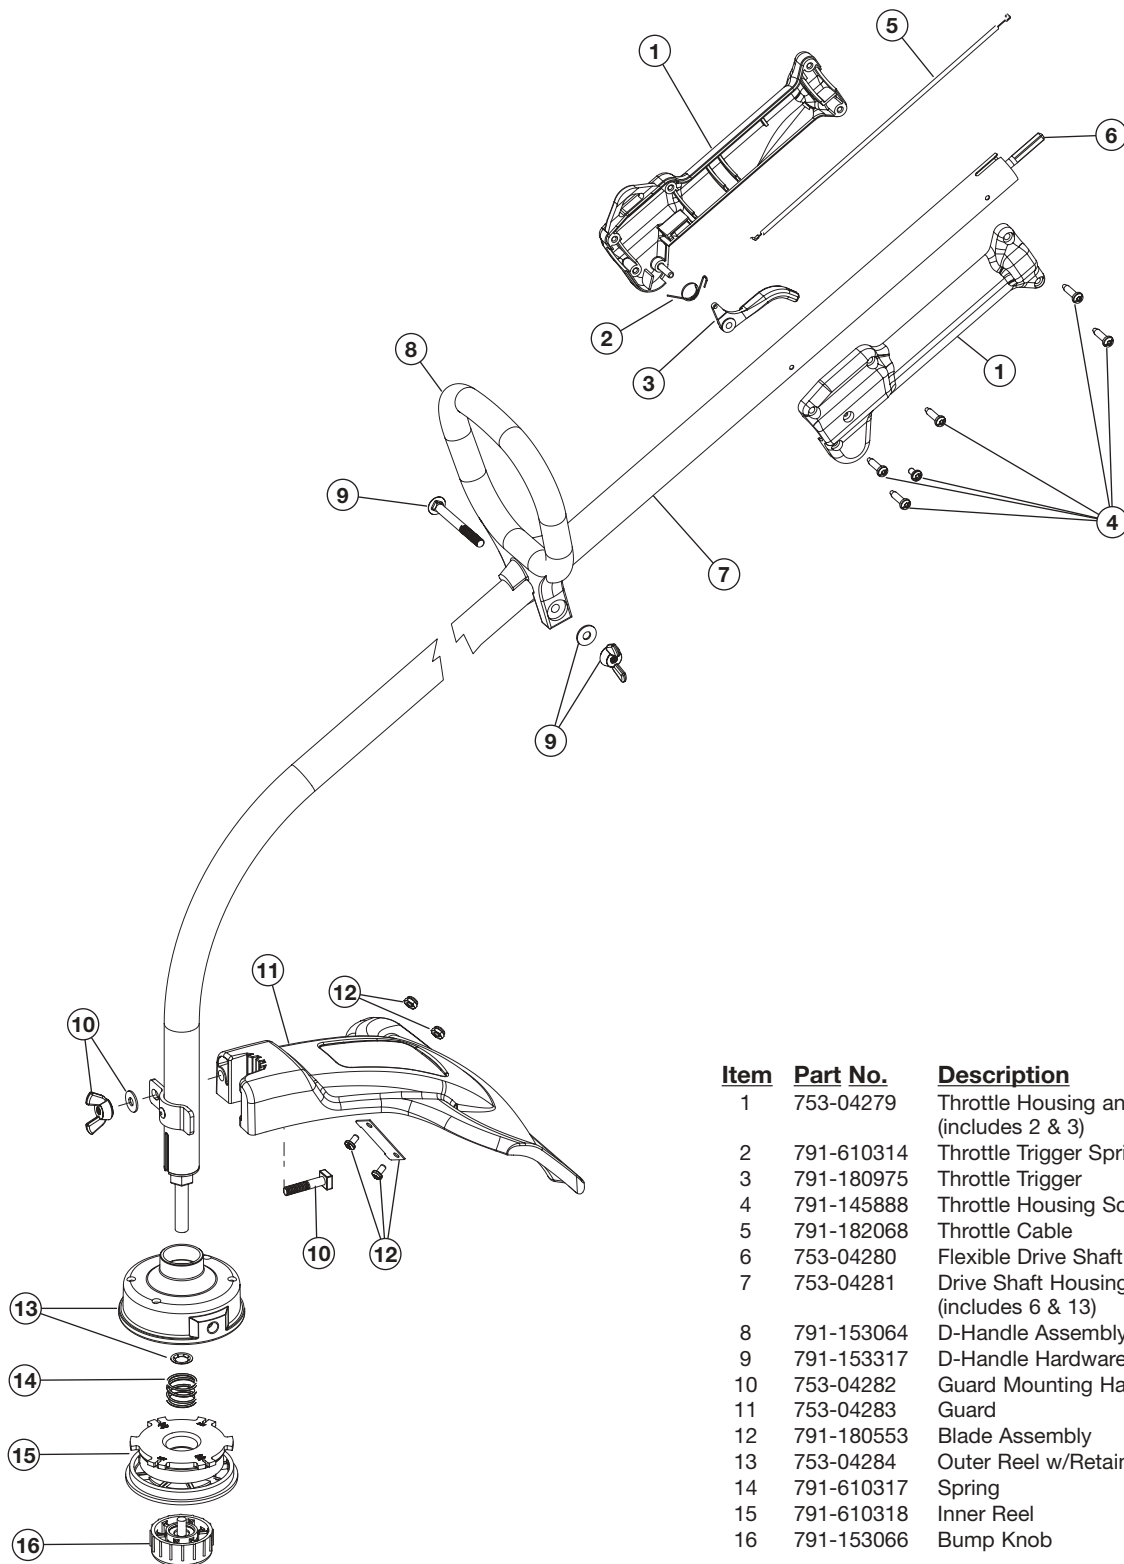

* Items Not Shown

BOOM AND TRIMMER PARTS - MODEL BL100

2-CYCLE GAS TRIMMER

PPN 41AD100G065

Item	Part No.	Description
1	753-04279	Throttle Housing and Trigger Assembly (includes 2 & 3)
2	791-610314	Throttle Trigger Spring
3	791-180975	Throttle Trigger
4	791-145888	Throttle Housing Screws
5	791-182068	Throttle Cable
6	753-04280	Flexible Drive Shaft
7	753-04281	Drive Shaft Housing Assembly (includes 6 & 13)
8	791-153064	D-Handle Assembly (includes 9)
9	791-153317	D-Handle Hardware
10	753-04282	Guard Mounting Hardware
11	753-04283	Guard
12	791-180553	Blade Assembly
13	753-04284	Outer Reel w/Retainer
14	791-610317	Spring
15	791-610318	Inner Reel
16	791-153066	Bump Knob