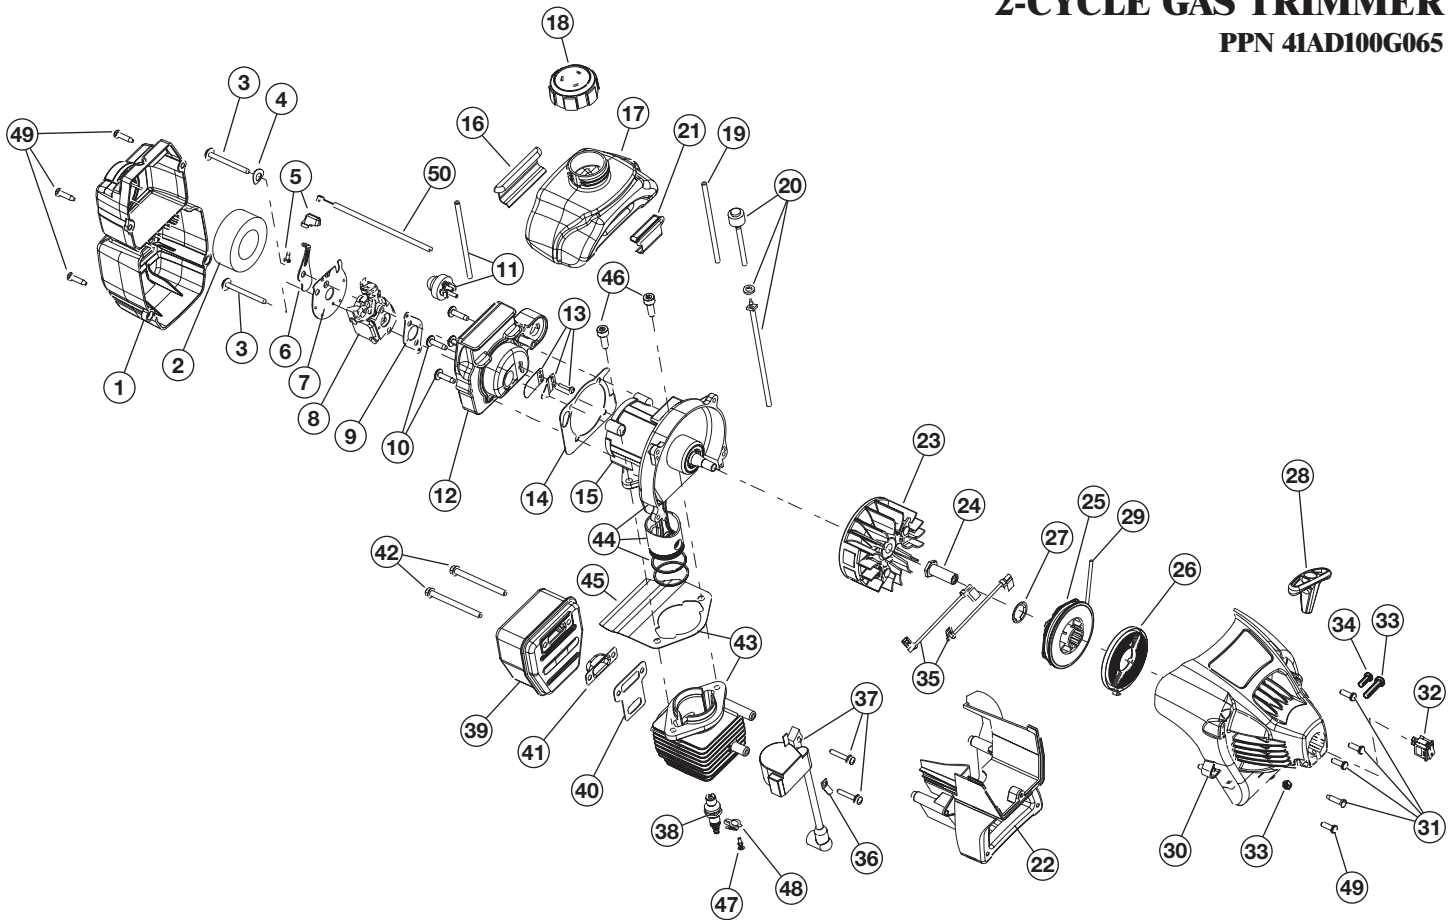

ENGINE PARTS - MODEL BL100

2-CYCLE GAS TRIMMER

PPN 41AD100G065

Item	Part No.	Description	Item	Part No.	Description
1	753-04505	Air Cleaner/Muffler Cover Assembly (includes 2 & 47)	29	791-613103	Rope
2	791-180350	Air Cleaner Filter	30	753-04289	Starter Housing Assembly (includes 25-29, 31, 32 & 35)
3	791-180351	Carburetor Mounting Screws	31	791-181501	Housing Screws
4	791-180226	Wavey Washer	32	791-182405	On/Off Switch
5	791-182161	Choke Knob & Screw	33	753-04291	Clamping Screw & Nut
6	753-04419	Choke Lever Assembly (includes 5)	34	753-04466	Anti-Rotation Screw
7	753-04488	Choke Lever and Plate (includes 6)	35	753-04290	Wire Leads
8	753-04408	Carburetor Assembly (includes 9 & 20)	36	791-611063	Ground Tab
9	791-610675	Carburetor Gasket	37	753-04336	Module Assembly
10	791-181860	Carb Mount Screw	38	791-610311B	Spark Plug
11	791-683974	Primer and Hose Assembly	39	791-182066	Muffler Assembly (includes 40-42)
12	753-1196	Carb Mount Assembly (includes 10 & 13-14)	40	753-04159	Exhaust Gasket
13	791-684451	Reed Assembly	41	791-182747	Spark Arrestor Screen
14	753-1208	Carburetor Mount Gasket	42	791-147575	Muffler Mounting Bolt
15	753-04321	Crank Case Service Assembly (includes 10)	43	753-04506	Cylinder Assembly (includes 45-48)
16	791-612134	Rear Mounting Pad	44	753-1207	Piston and Rod Assembly w/Rings
17	753-04285	Fuel Tank Assembly (includes 18-20)	45	753-1197	Cylinder Gasket
18	791-182612	Fuel Cap Assembly	46	791-182723	Cylinder Bolt
19	791-181068	Fuel Return Line	47	753-04411	Compression Relief Valve
20	791-682039	Fuel Line Assembly	48	753-04412	Compression Relief Valve Spring
21	791-145308	Front Mounting Pad	49	791-181345	Cover Screws
22	753-04409	Shroud Extension and Stand	50	753-04413	Compression Relief Valve Cable
23	791-182736	Flywheel Assembly	*	753-04134	Engine Gasket Kit
24	791-610303	Spacer	*	791-180090	O.E.M. Carburetor Repair Kit
25	753-1199	Recoil Pulley	*	791-180091	Gasket Diaphragm Repair Kit
26	753-04286	Recoil Spring	*	753-1209	Piston Ring Set
27	753-04288	Pulley Retainer	*	753-04507	Short Block Assembly (includes 15, 38, 43 & 44)
28	791-181079	Pull Handle			

* Items Not Shown