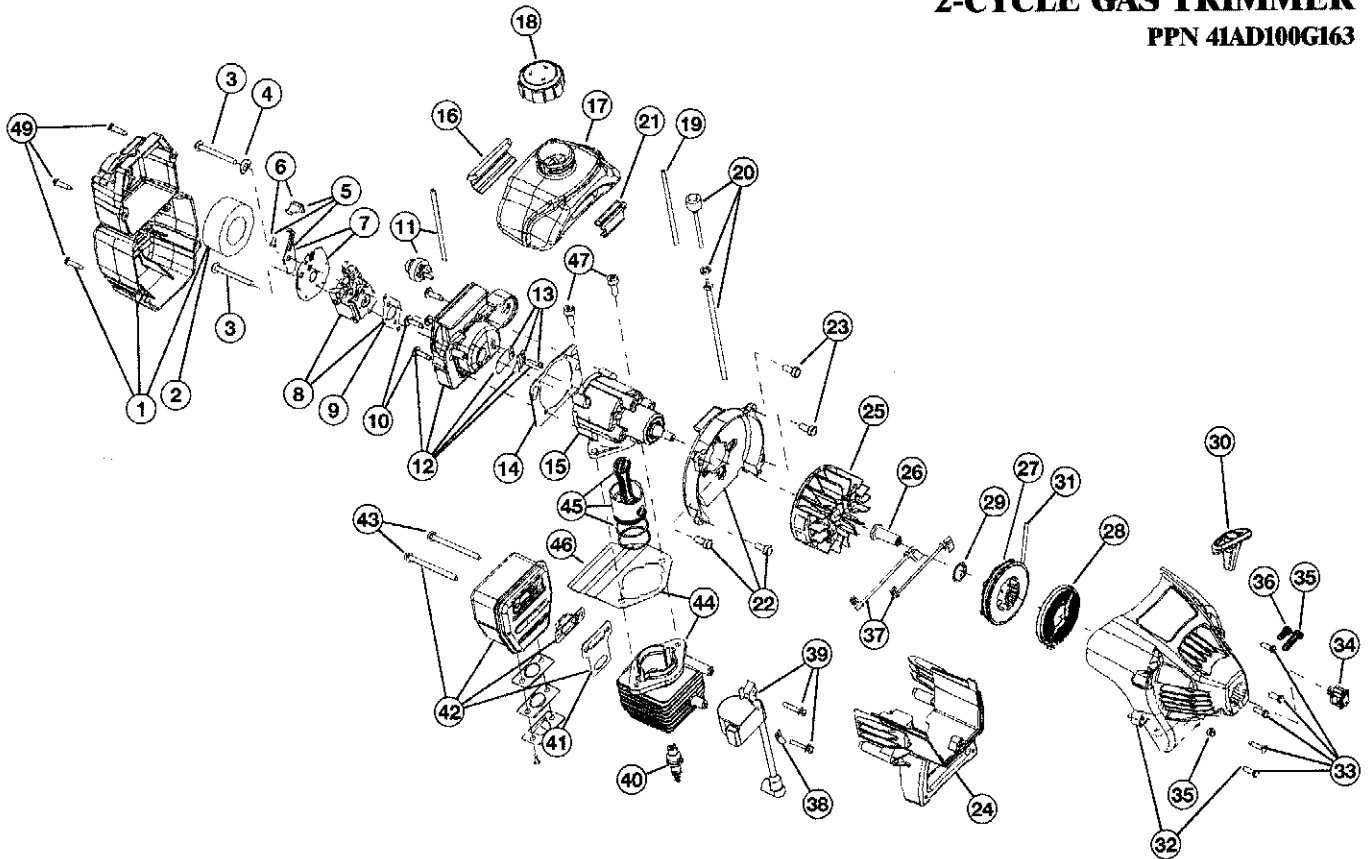

# ENGINE PARTS - MODEL BL100

## 2-CYCLE GAS TRIMMER

PPN 4IAD100G163

Item	Part No.	Description
1	791-182059	Air Cleaner/Muffler Cover Assembly (includes 2 & 49)
2	791-180350	Air Cleaner Filter
3	791-180351	Carburetor Mounting Screws
4	791-180226	Wavey Washer
5	791-182160	Choke Lever Assembly (includes 6)
6	791-182161	Choke Knob and Screw
7	791-182162	Choke Lever and Plate (includes 3-6)
8	753-04106	Carburetor Assembly (includes 9 & 20)
9	791-610675	Carburetor Gasket
10	791-181860	Carb Mount Screw
11	791-683974	Primer and Hose Assembly
12	753-1196	Carb Mount Assembly (includes 10 & 14)
13	791-684451	Reed Assembly
14	753-1208	Carburetor Mount Gasket
15	753-04272	Crank Case Service Assembly (includes 10 & 23)
16	791-612134	Rear Mounting Pad
17	753-04285	Fuel Tank Assembly (includes 18-20)
18	791-182612	Fuel Cap Assembly
19	791-181168	Fuel Return Line
20	791-682039	Fuel Line Assembly
21	791-145308	Front Mounting Pad
22	791-153520	Shroud Assembly (includes 23)
23	791-181861	Shroud Screw
24	791-182064	Shroud Extension and Stand
25	791-181867	Flywheel Assembly
26	791-610303	Spacer
27	753-1199	Recoil Pulley
28	753-04286	Recoil Spring
29	753-04288	Pulley Retainer
30	791-181079	Pull Handle