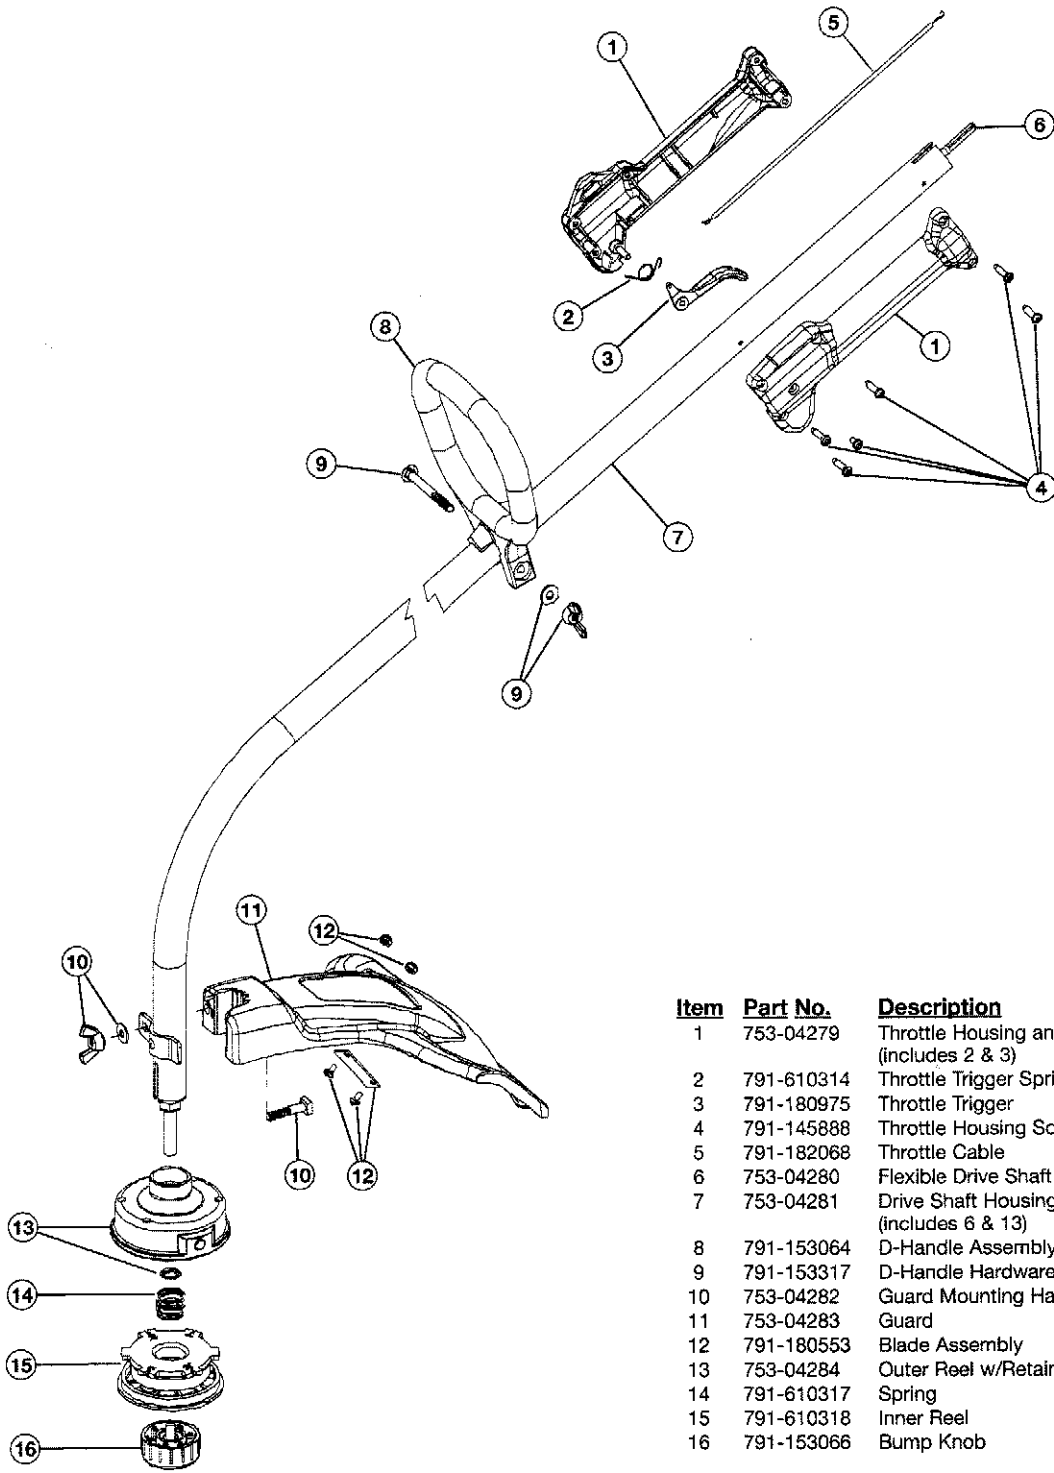

BOOM AND TRIMMER PARTS - MODEL BL100

2-CYCLE GAS TRIMMER

PPN 4IAD100GI63

Item	Part No.	Description
1	753-04279	Throttle Housing and Trigger Assembly (includes 2 & 3)
2	791-610314	Throttle Trigger Spring
3	791-180975	Throttle Trigger
4	791-145888	Throttle Housing Screws
5	791-182068	Throttle Cable
6	753-04280	Flexible Drive Shaft
7	753-04281	Drive Shaft Housing Assembly (includes 6 & 13)
8	791-153064	D-Handle Assembly (includes 9)
9	791-153317	D-Handle Hardware
10	753-04282	Guard Mounting Hardware
11	753-04283	Guard
12	791-180553	Blade Assembly
13	753-04284	Outer Reel w/Retainer
14	791-610317	Spring
15	791-610318	Inner Reel
16	791-153066	Bump Knob

Optional Accessories

- 791-153577 Inner Reel and Line
- 791-682075 Shoulder Strap Assembly

* Items Not Shown