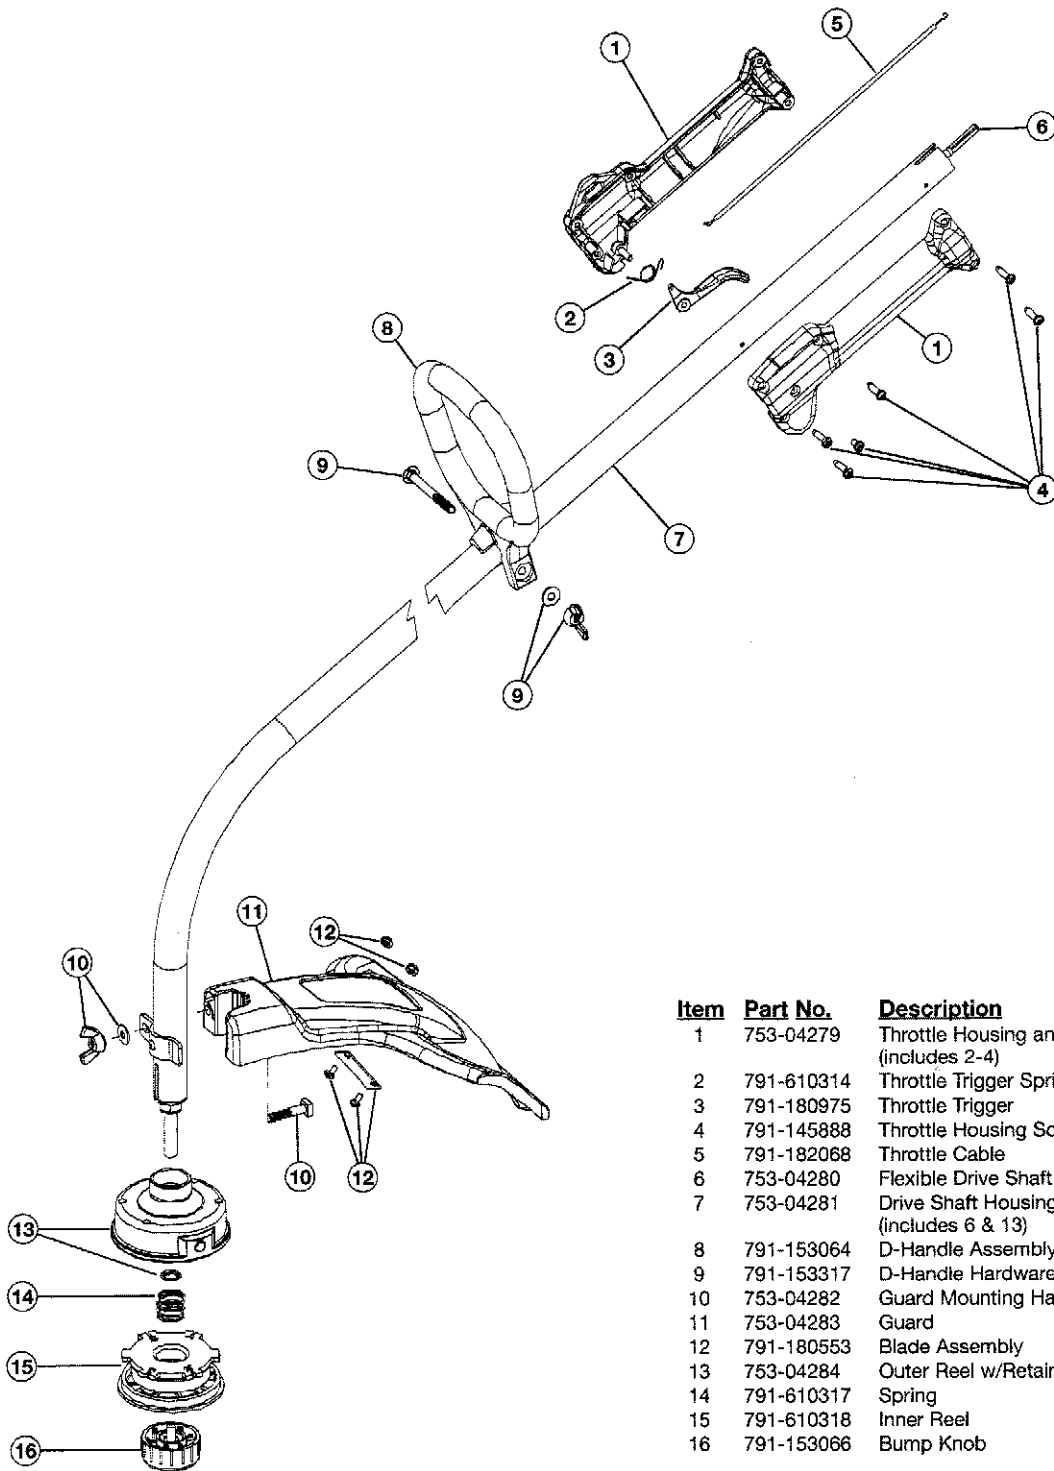

ENGINE PARTS - MODEL BL100

2-CYCLE GAS TRIMMER

PPN 4IAD100G763

Item	Part No.	Description
1	791-182059	Air Cleaner/Muffler Cover Assembly (includes 2 & 49)
2	791-180350	Air Cleaner Filter
3	791-180351	Carburetor Mounting Screws
4	791-180226	Wavey Washer
5	791-182160	Choke Lever Assembly (includes 6)
6	791-182161	Choke Knob and Screw
7	791-182162	Choke Lever and Plate (includes 3-6)
8	753-04106	Carburetor Assembly (includes 9 & 20)
9	791-610675	Carburetor Gasket
10	791-181860	Carb Mount Screw
11	791-683974	Primer and Hose Assembly
12	753-1196	Carb Mount Assembly (includes 13 & 14)
13	791-684451	Reed Assembly
14	753-1208	Carburetor Mount Gasket
15	753-04272	Crank Case Service Assembly (includes 10 & 23)
16	791-612134	Rear Mounting Pad
17	753-04285	Fuel Tank Assembly (includes 18-20)
18	791-182612	Fuel Cap Assembly
19	791-181168	Fuel Return Line
20	791-682039	Fuel Line Assembly
21	791-145308	Front Mounting Pad
22	791-153520	Shroud Assembly (includes 23)
23	791-181861	Shroud Screw
24	791-182064	Shroud Extension and Stand
25	791-181867	Flywheel Assembly
26	791-610303	Spacer
27	753-1199	Recoil Pulley
28	753-04286	Recoil Spring
29	753-04288	Pulley Retainer
30	791-181079	Pull Handle

* Items Not Shown

BOOM AND TRIMMER PARTS - MODEL BL100

2-CYCLE GAS TRIMMER

PPN 41AD100G763

Item	Part No.	Description
1	753-04279	Throttle Housing and Trigger Assembly (includes 2-4)
2	791-610314	Throttle Trigger Spring
3	791-180975	Throttle Trigger
4	791-145888	Throttle Housing Screws
5	791-182068	Throttle Cable
6	753-04280	Flexible Drive Shaft
7	753-04281	Drive Shaft Housing Assembly (includes 6 & 13)
8	791-153064	D-Handle Assembly (includes 9)
9	791-153317	D-Handle Hardware
10	753-04282	Guard Mounting Hardware
11	753-04283	Guard
12	791-180553	Blade Assembly
13	753-04284	Outer Reel w/Retainer
14	791-610317	Spring
15	791-610318	Inner Reel
16	791-153066	Bump Knob