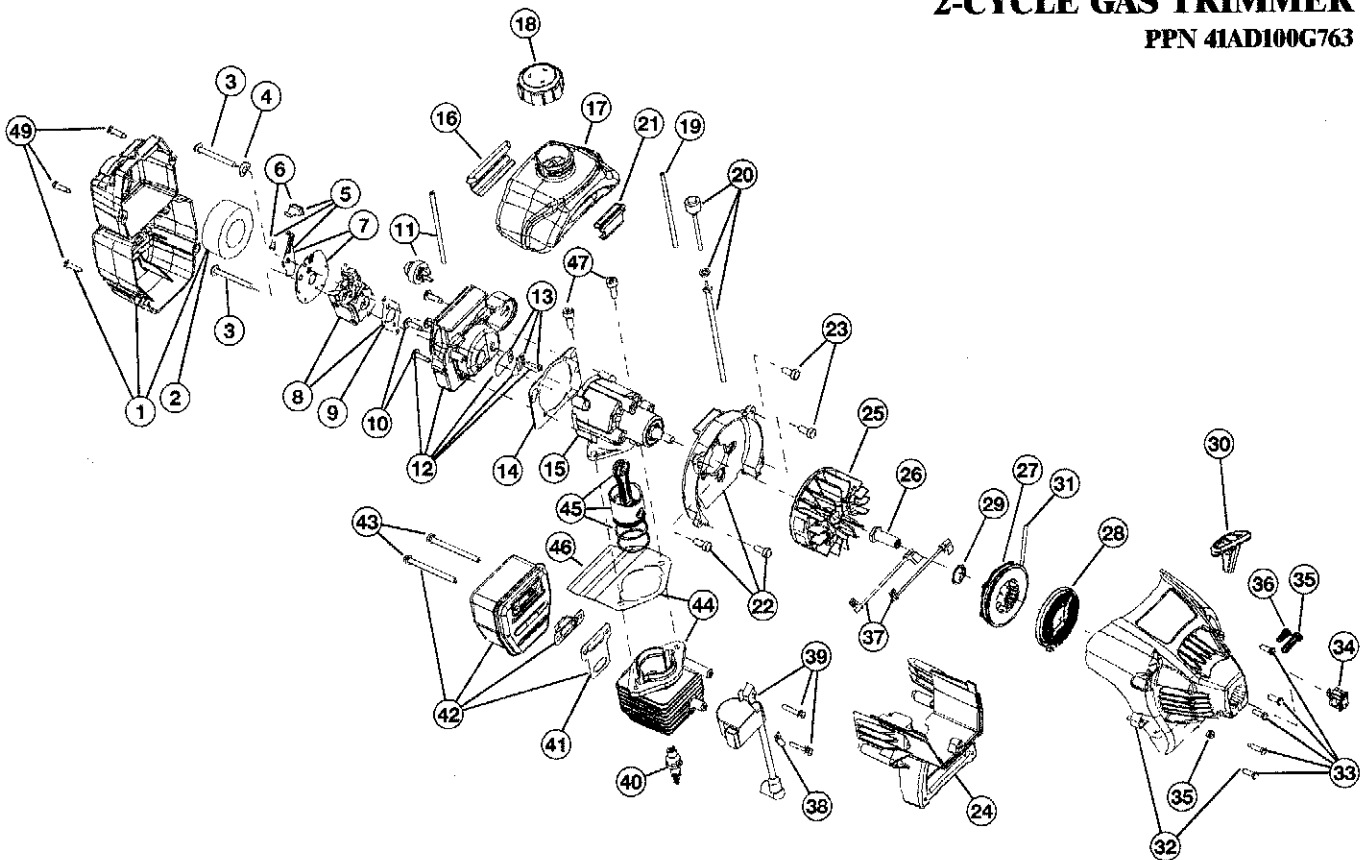

ENGINE PARTS - MODEL BL100

2-CYCLE GAS TRIMMER

PPN 4IAD100G763

Item	Part No.	Description
1	791-182059	Air Cleaner/Muffler Cover Assembly (includes 2 & 49)
2	791-180350	Air Cleaner Filter
3	791-180351	Carburetor Mounting Screws
4	791-180226	Wavey Washer
5	791-182160	Choke Lever Assembly (includes 6)
6	791-182161	Choke Knob and Screw
7	791-182162	Choke Lever and Plate (includes 3-6)
8	753-04106	Carburetor Assembly (includes 9 & 20)
9	791-610675	Carburetor Gasket
10	791-181860	Carb Mount Screw
11	791-683974	Primer and Hose Assembly
12	753-1196	Carb Mount Assembly (includes 13 & 14)
13	791-684451	Reed Assembly
14	753-1208	Carburetor Mount Gasket
15	753-04272	Crank Case Service Assembly (includes 10 & 23)
16	791-612134	Rear Mounting Pad
17	753-04285	Fuel Tank Assembly (includes 18-20)
18	791-182612	Fuel Cap Assembly
19	791-181168	Fuel Return Line
20	791-682039	Fuel Line Assembly
21	791-145308	Front Mounting Pad
22	791-153520	Shroud Assembly (includes 23)
23	791-181861	Shroud Screw
24	791-182064	Shroud Extension and Stand
25	791-181867	Flywheel Assembly
26	791-610303	Spacer
27	753-1199	Recoil Pulley
28	753-04286	Recoil Spring
29	753-04288	Pulley Retainer
30	791-181079	Pull Handle

* Items Not Shown

BOOM AND TRIMMER PARTS - MODEL BL100

2-CYCLE GAS TRIMMER

PPN 41AD100G763

Item	Part No.	Description
1	753-04279	Throttle Housing and Trigger Assembly (includes 2-4)
2	791-610314	Throttle Trigger Spring
3	791-180975	Throttle Trigger
4	791-145888	Throttle Housing Screws
5	791-182068	Throttle Cable
6	753-04280	Flexible Drive Shaft
7	753-04281	Drive Shaft Housing Assembly (includes 6 & 13)
8	791-153064	D-Handle Assembly (includes 9)
9	791-153317	D-Handle Hardware
10	753-04282	Guard Mounting Hardware
11	753-04283	Guard
12	791-180553	Blade Assembly
13	753-04284	Outer Reel w/Retainer
14	791-610317	Spring
15	791-610318	Inner Reel
16	791-153066	Bump Knob