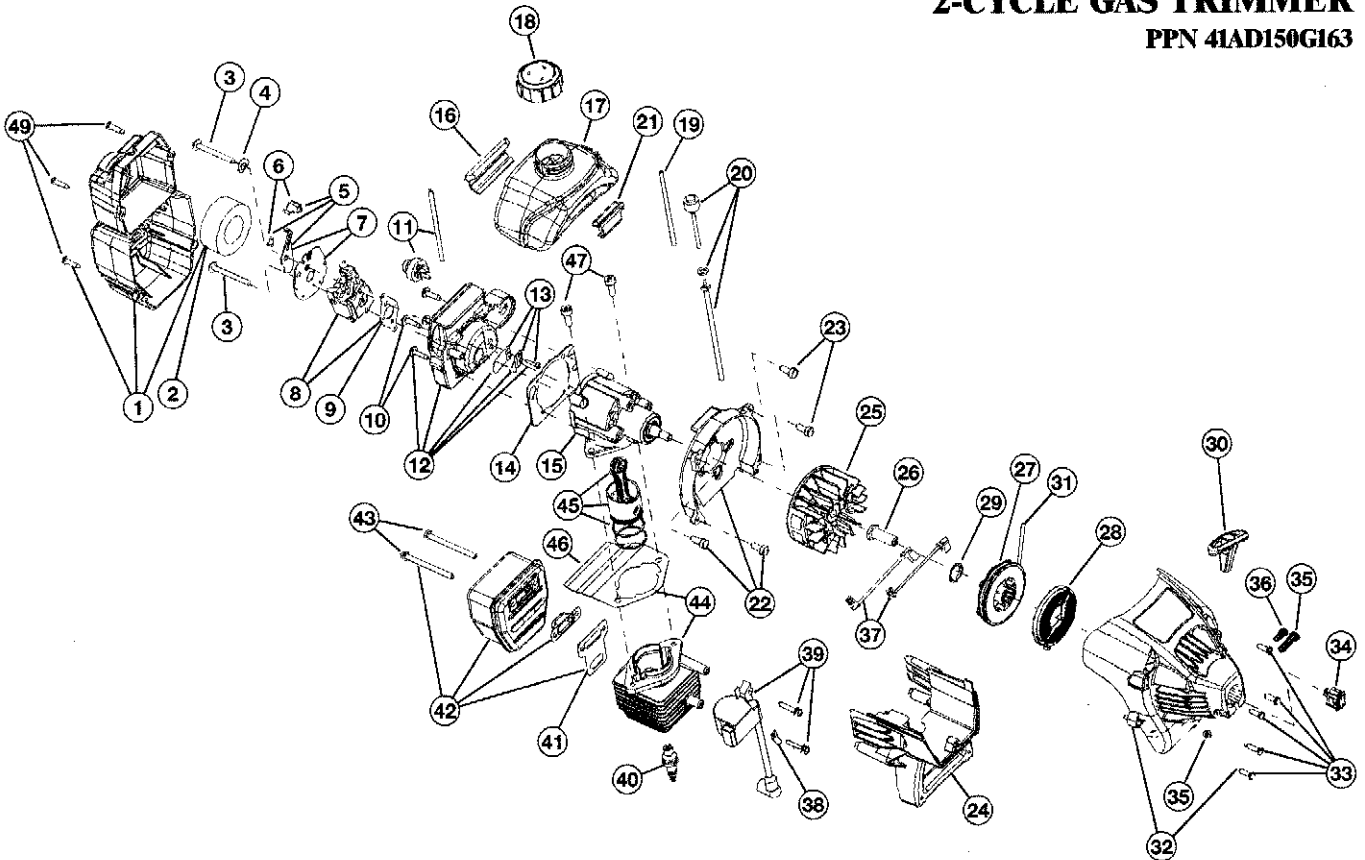

ENGINE PARTS - MODEL BL150

2-CYCLE GAS TRIMMER

PPN 41AD150G163

Item	Part No.	Description
1	791-182059	Air Cleaner/Muffler Cover Assembly (includes 2 & 49)
2	791-180350	Air Cleaner Filter
3	791-180351	Carburetor Mounting Screws
4	791-180226	Wavey Washer
5	791-182160	Choke Lever Assembly (includes 6)
6	791-182161	Choke Knob and Screw
7	791-182162	Choke Lever and Plate (includes 3-6)
8	753-04106	Carburetor Assembly (includes 9 & 20)
9	791-610675	Carburetor Gasket
10	791-181860	Carb Mount Screw
11	791-683974	Primer and Hose Assembly
12	753-1196	Carb Mount Assembly (includes 10 & 14)
13	791-684451	Reed Assembly
14	753-1208	Carburetor Mount Gasket
15	753-04272	Crank Case Service Assembly (includes 10 & 23)
16	791-612134	Rear Mounting Pad
17	753-04285	Fuel Tank Assembly (includes 18-20)
18	791-182612	Fuel Cap Assembly
19	791-181168	Fuel Return Line
20	791-682039	Fuel Line Assembly
21	791-145308	Front Mounting Pad
22	791-153520	Shroud Assembly (includes 23)
23	791-181861	Shroud Screw
24	791-182064	Shroud Extension and Stand
25	791-181867	Flywheel Assembly
26	791-610303	Spacer
27	753-1199	Recoil Pulley
28	753-04286	Recoil Spring
29	753-04288	Pulley Retainer
30	791-181079	Pull Handle