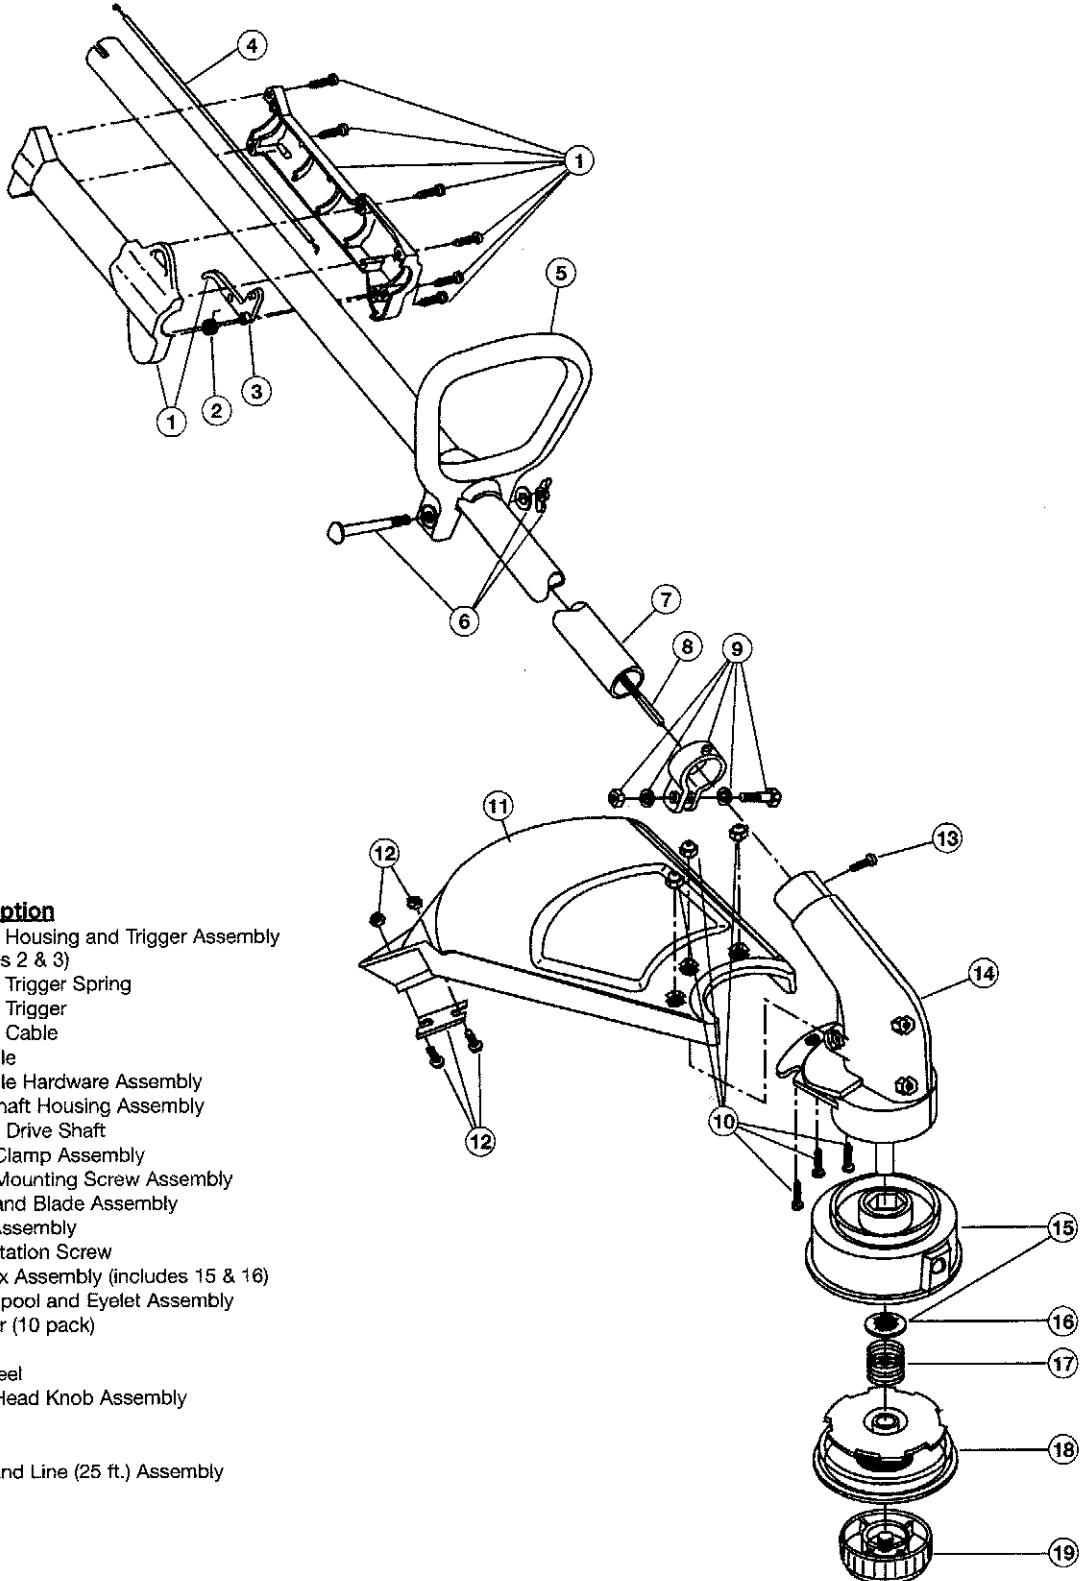

BOOM & TRIMMER PARTS - RYOBI BL150

2-CYCLE GAS TRIMMER

PPN 4IAD150G163

Item	Part No.	Description
1	753-04279	Throttle Housing and Trigger Assembly (includes 2 & 3)
2	791-610314	Throttle Trigger Spring
3	791-180975	Throttle Trigger
4	791-182068	Throttle Cable
5	791-153064	D-Handle
6	791-153317	D-Handle Hardware Assembly
7	753-04250	Drive Shaft Housing Assembly
8	753-04251	Flexible Drive Shaft
9	791-153597	Lower Clamp Assembly
10	791-180547	Guard Mounting Screw Assembly
11	791-180548	Guard and Blade Assembly
12	791-180553	Blade Assembly
13	791-145569	Anti-Rotation Screw
14	791-180549	Gearbox Assembly (includes 15 & 16)
15	791-153619	Outer Spool and Eyelet Assembly
16	791-610660	Retainer (10 pack)
17	791-610317	Spring
18	753-1155	Inner Reel
19	791-153066	Bump Head Knob Assembly

Optional Accessories

- 791-153577 Spool and Line (25 ft.) Assembly

* Items Not Shown