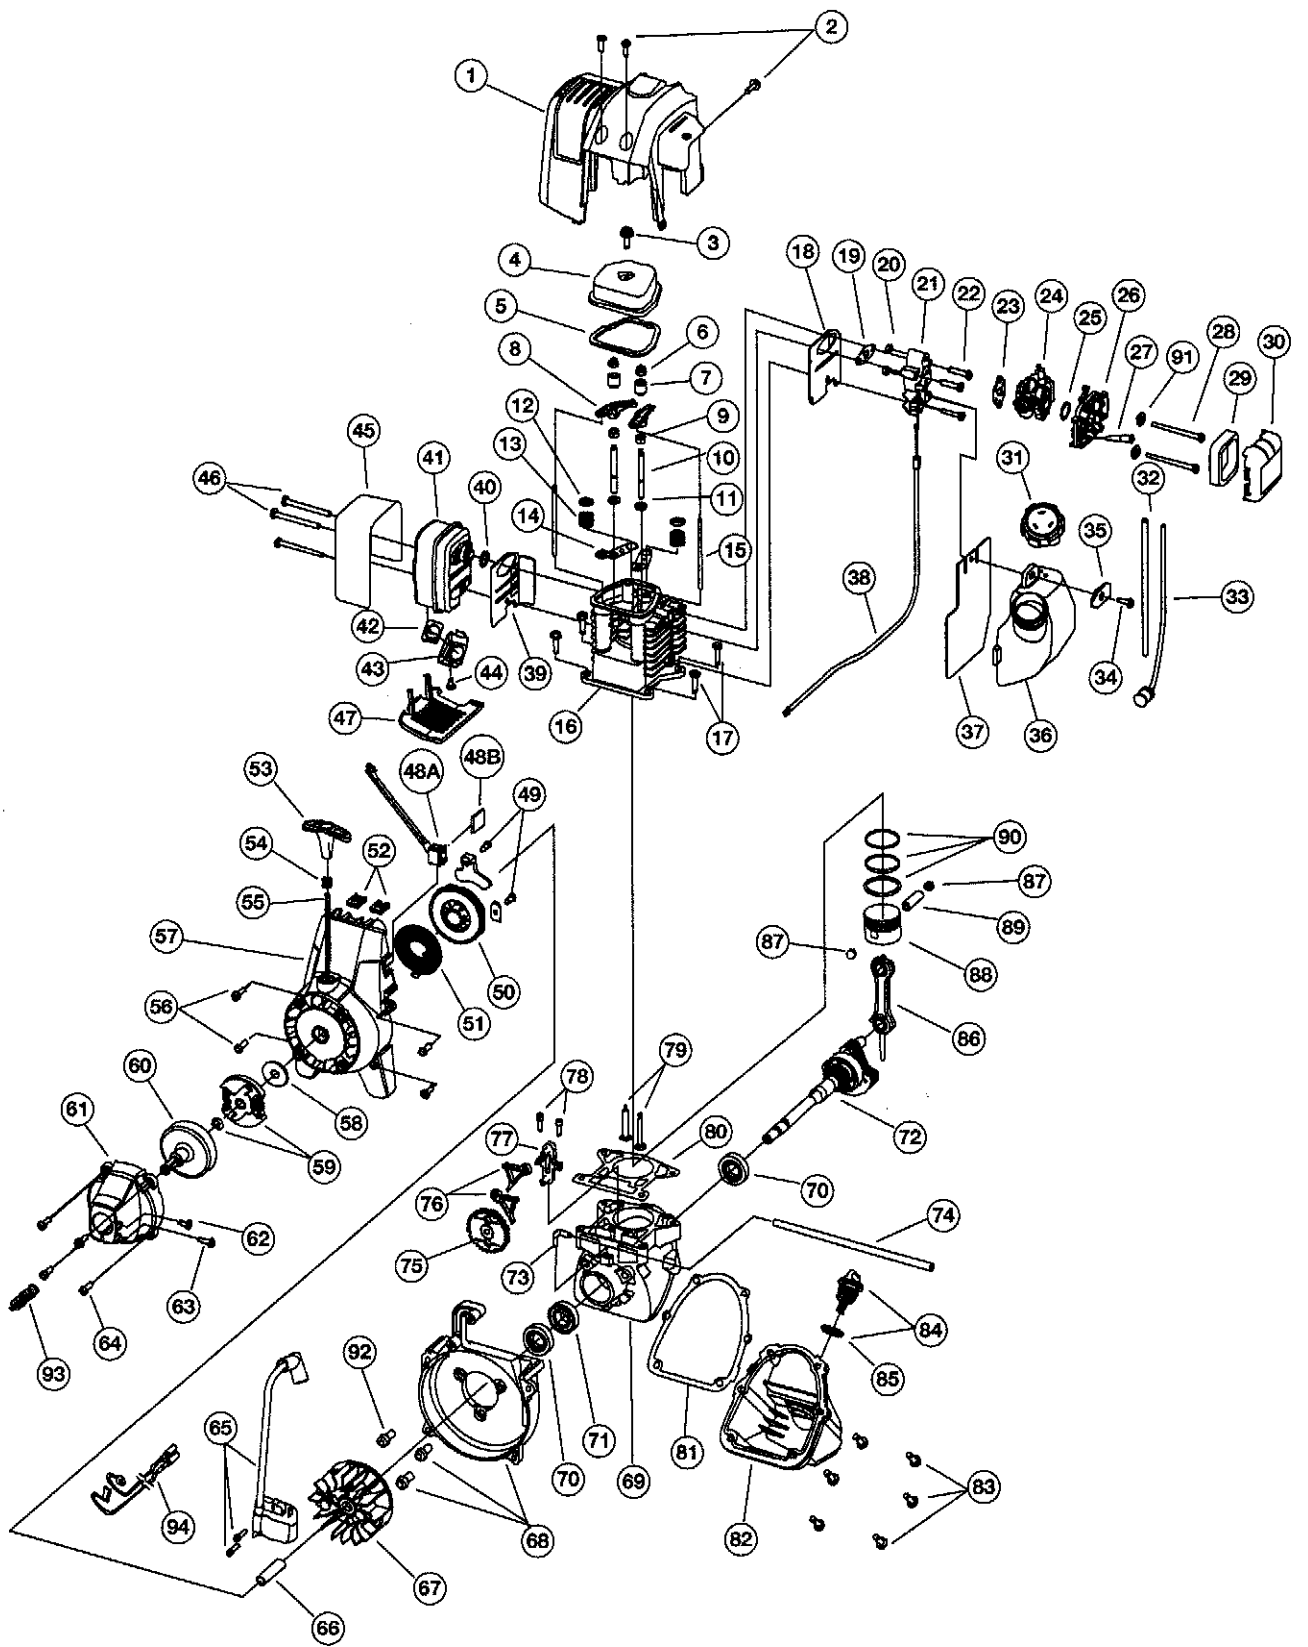

ENGINE PARTS - MODEL YM26CS

4-CYCLE GAS TRIMMER

PPN 41AD26CC401

# ENGINE PARTS - MODEL YM26CS

## 4-CYCLE GAS TRIMMER

PPN 41AD26CC401

Item	Part No.	Description
1	791-182808	Throttle Housing and Trigger Assembly (includes 2 & 3)
2	791-BQ01604	Throttle Trigger Spring
3	791-182385	Throttle Trigger
4	791-182357	Throttle Cable Assembly
5	753-1247	Upper Drive Shaft Housing Assembly
6	791-180687	J-Handle Assembly (includes 7 & 8)
7	791-612831	Grip
8	791-612021	Tube Closure
9	791-683295	Handle Bracket Assembly (includes 10-15)
10	791-181811	Screw
11	791-181812	Upper Handle Clamp
12	791-181813	Middle Handle Clamp
13	791-181814	Lower Handle Clamp
14	791-181815	Nut
15	791-145569	Anti-Rotation Screw
16	791-182928	EZ-Link Coupler (includes 17-20)
17	791-182057	Screw
18	791-181617	Bolt
19	791-181618	Adjustment Knob (includes 20)
20	791-181886	Knob Retaining Nut
21	791-182387	Lower Drive Shaft Housing Assembly (includes 22-24)
22	791-153597	Lower Clamp Assembly
23	791-181852	Lower Flexible Drive Shaft
24	791-180531	Shield Mounting Screw
25	791-181857	Bushing Housing Assembly
26	791-145569	Anti-Rotation Screw
27	791-683274	Shield and Blade Assembly (includes 28)
28	791-682061	Blade Assembly
29	791-181457	Outer Spool and Eyelet Assembly (includes 30)
30	791-181458	Retainer
31	791-181561	Thrust Washer
32	791-181459	Small Spring
33	791-181461	Slider
34	791-181532	E-Clip
35	791-181531	Spring
36	791-181462	Plunger
37	791-181463	C-Clip
38	791-181464	Inner Reel
39	791-181465B	Large Spring
40	791-181467	Foam Seal
41	791-181468	Bump Head Knob Assembly with Spring and Foam Seal (includes 39 & 40)