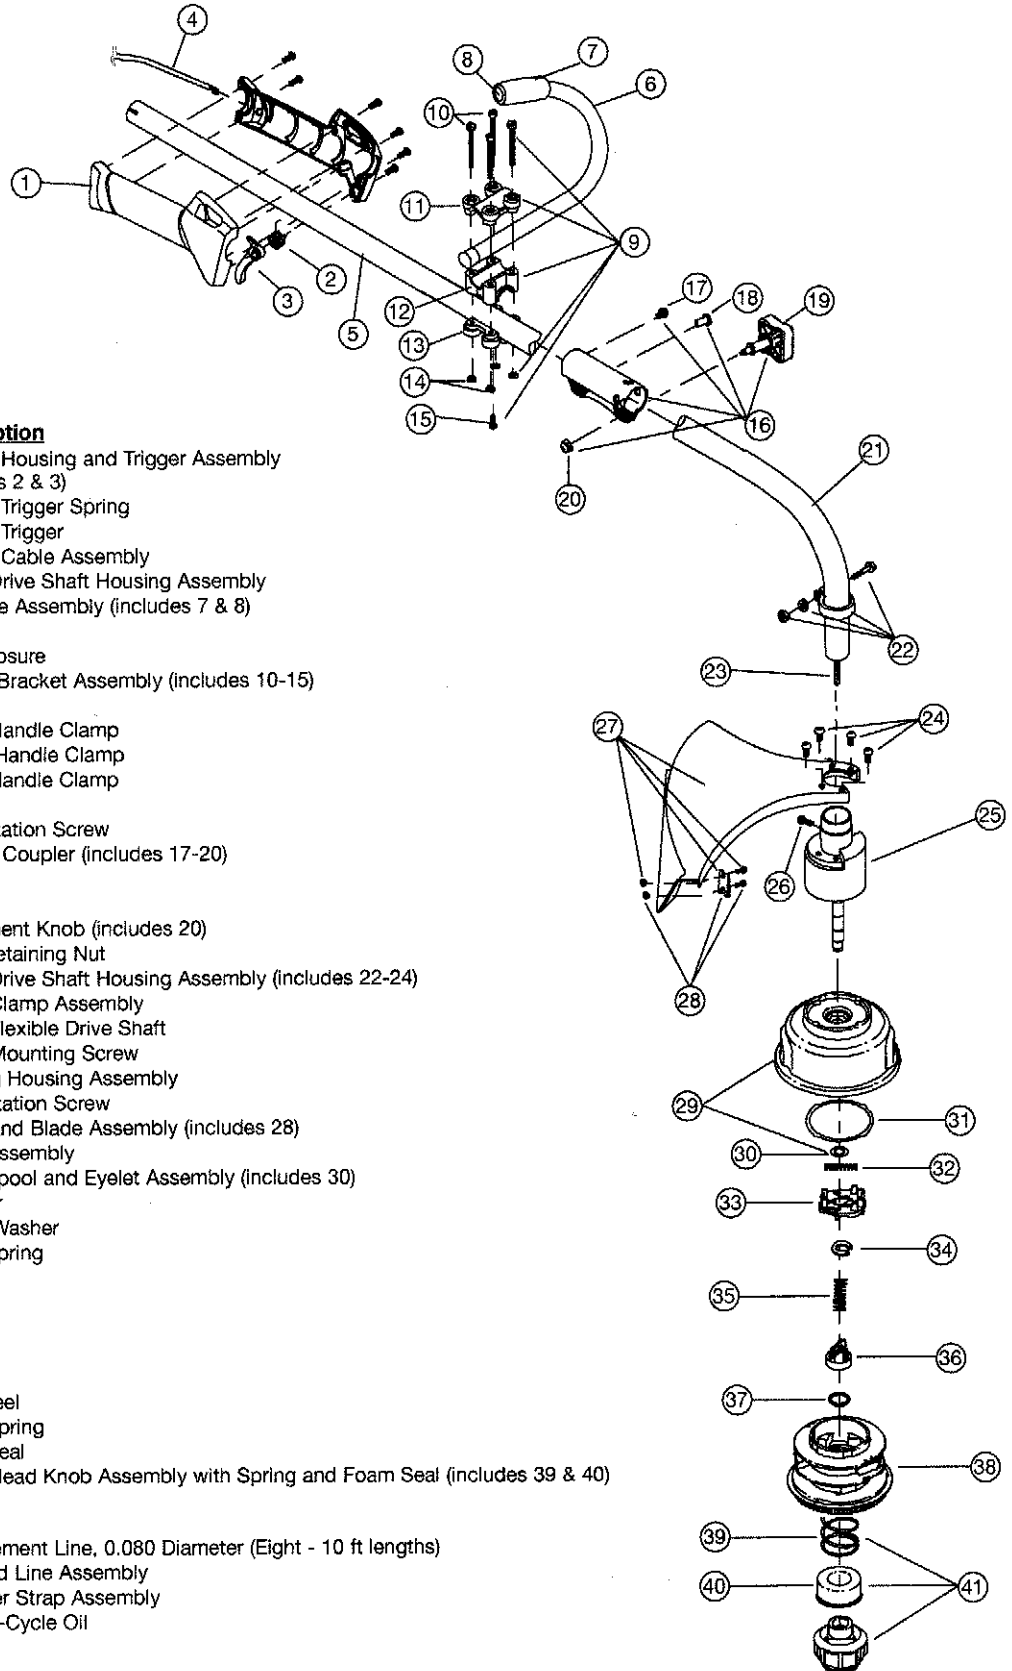

## 4-CYCLE GAS TRIMMER

PPN 41AD26CC401

Item	Part No.	Description
1	791-182808	Throttle Housing and Trigger Assembly (includes 2 & 3)
2	791-BQ01604	Throttle Trigger Spring
3	791-182385	Throttle Trigger
4	791-182357	Throttle Cable Assembly
5	753-1247	Upper Drive Shaft Housing Assembly
6	791-180687	J-Handle Assembly (includes 7 & 8)
7	791-612831	Grip
8	791-612021	Tube Closure
9	791-683295	Handle Bracket Assembly (includes 10-15)
10	791-181811	Screw
11	791-181812	Upper Handle Clamp
12	791-181813	Middle Handle Clamp
13	791-181814	Lower Handle Clamp
14	791-181815	Nut
15	791-145569	Anti-Rotation Screw
16	791-182928	EZ-Link Coupler (includes 17-20)
17	791-182057	Screw
18	791-181617	Bolt
19	791-181618	Adjustment Knob (includes 20)
20	791-181886	Knob Retaining Nut
21	791-182387	Lower Drive Shaft Housing Assembly (includes 22-24)
22	791-153597	Lower Clamp Assembly
23	791-181852	Lower Flexible Drive Shaft
24	791-180531	Shield Mounting Screw
25	791-181857	Bushing Housing Assembly
26	791-145569	Anti-Rotation Screw
27	791-683274	Shield and Blade Assembly (includes 28)
28	791-682061	Blade Assembly
29	791-181457	Outer Spool and Eyelet Assembly (includes 30)
30	791-181458	Retainer
31	791-181561	Thrust Washer
32	791-181459	Small Spring
33	791-181461	Slider
34	791-181532	E-Clip
35	791-181531	Spring
36	791-181462	Plunger
37	791-181463	C-Clip
38	791-181464	Inner Reel
39	791-181465B	Large Spring
40	791-181467	Foam Seal
41	791-181468	Bump Head Knob Assembly with Spring and Foam Seal (includes 39 & 40)