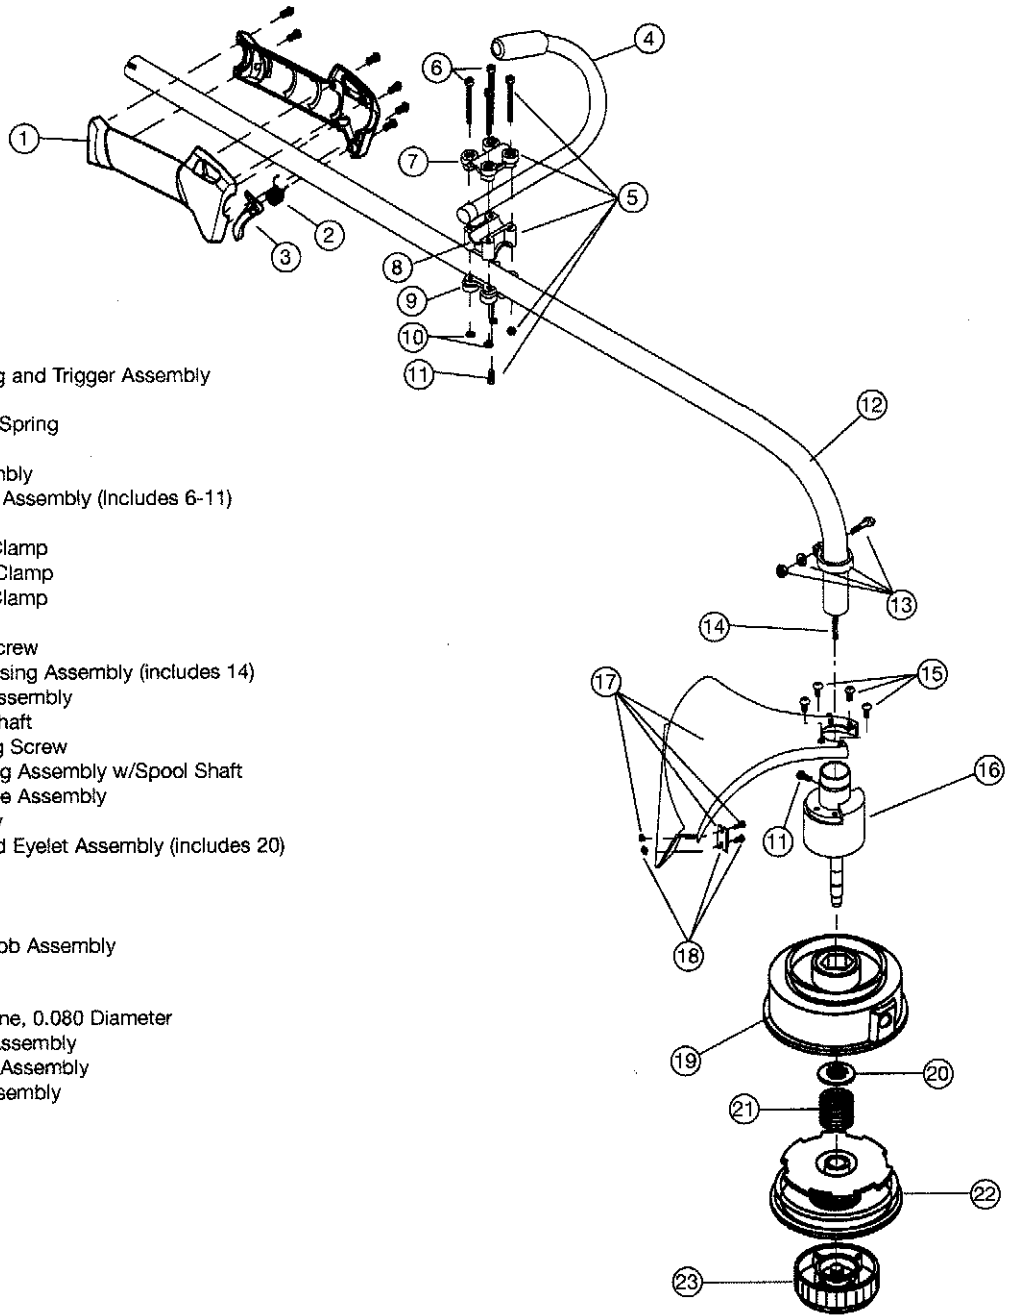

BOOM AND TRIMMER PARTS - MODEL YM26CO
4-CYCLE GAS TRIMMER
PPN 41AD26OG401

Item	Part No.	Description
1	791-182808	Throttle Housing and Trigger Assembly (includes 2 & 3)
2	791-610314	Throttle Trigger Spring
3	791-182385	Throttle Trigger
4	791-683815	J-Handle Assembly
5	791-683295	Handle Bracket Assembly (Includes 6-11)
6	791-181811	Screw
7	791-181812	Upper Handle Clamp
8	791-181813	Middle Handle Clamp
9	791-181814	Lower Handle Clamp
10	791-181815	Nut
11	791-145569	Anti-Rotation Screw
12	753-04301	Drive Shaft Housing Assembly (includes 14)
13	791-153597	Lower Clamp Assembly
14	791-182839	Flexible Drive Shaft
15	791-180531	Shield Mounting Screw
16	791-181784	Bushing Housing Assembly w/Spool Shaft
17	791-683274	Shield and Blade Assembly
18	791-682061	Blade Assembly
19	791-153619	Outer Spool and Eyelet Assembly (includes 20)
20	791-610660	Retainer
21	791-610317	Spring
22	791-610318	Inner Reel
23	791-153066	Bump Head Knob Assembly