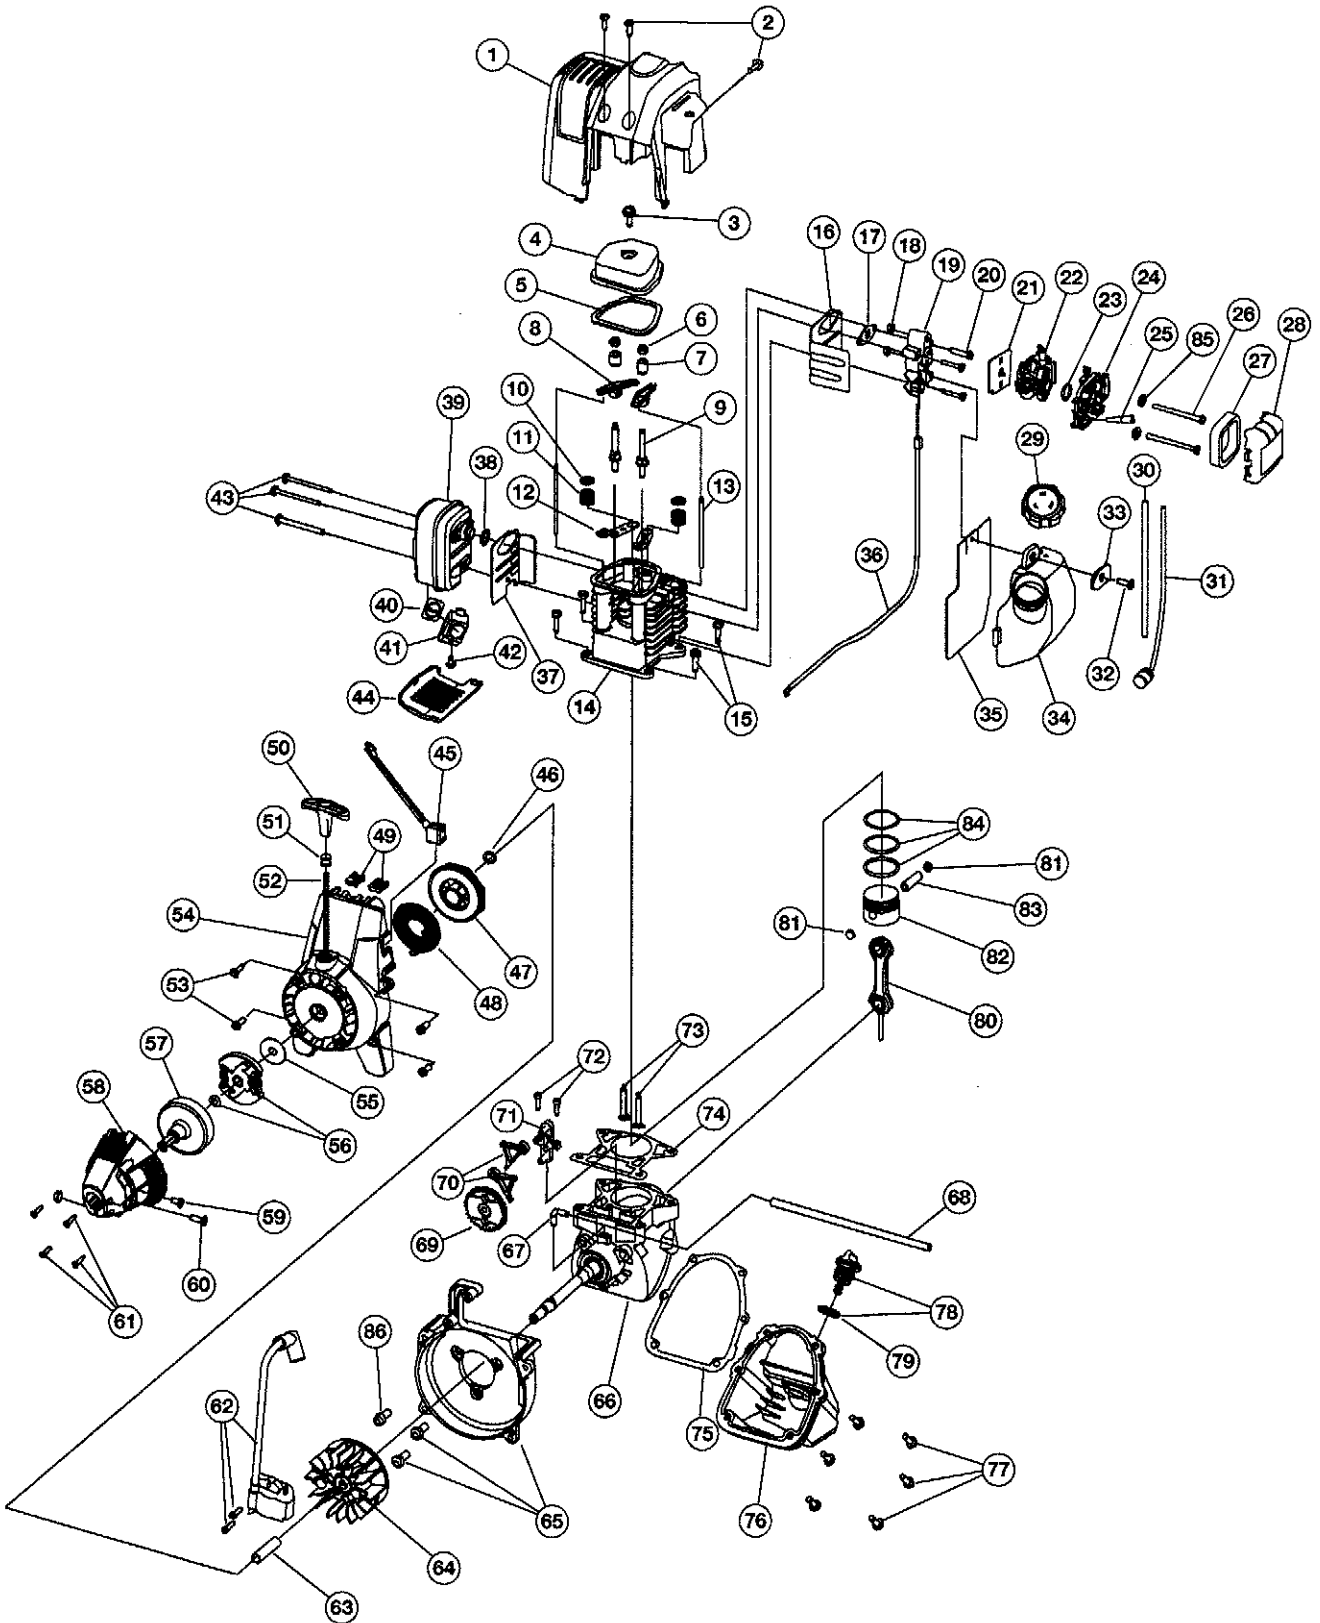

ENGINE PARTS - MODEL YM26CO
4-CYCLE GAS TRIMMER
PPN 41AD26OG401

ENGINE PARTS - MODEL YM26CO
4-CYCLE GAS TRIMMER
PPN 41AD26OG401

<u>Item</u>	<u>Part No.</u>	<u>Description</u>	<u>Item</u>	<u>Part No.</u>	<u>Description</u>
1	753-1222	Engine Cover	46	791-181247	Pulley Retainer
2	791-182339	Engine Cover Screws	47	753-1199	Recoil Pulley
3	791-181025	Valve Cover Screw	48	753-1236	Recoil Spring
4	791-182098	Valve Cover	49	791-182366	Nut Clip
5	791-182099	Valve Cover Gasket	50	791-181079	Pull Handle
6	791-182340	Rocker Adjustment Nut	51	791-611061	Rope Guide
7	791-182101	Rocker Arm Pivot	52	791-613103	Rope
8	791-182100	Rocker Arm	53	791-181020	Starter Housing Screw
9	791-182341	Rocker Arm Stud	54	753-04127	Starter Housing Assembly (includes 47-54)
10	791-182103	Valve Spring Retainer	55	791-182368	Clutch Washer
11	791-181038	Valve Spring	56	753-1238	Clutch with Spacer
12	791-182102	Push Rod Guide	57	791-153592	Clutch Drum
13	791-181033	Push Rod	58	753-1239	Clutch Cover
14	791-182653	Cylinder Head	59	791-145569	Anti-Rotation Screw
15	791-182344	Cylinder Screw	60	753-1240	Screw
16	753-1226	Intake Baffle	61	791-181345	Clutch Cover Screw
17	791-182749	Carburetor Mount Gasket	62	791-182725	Ignition Module with Screws
18	791-181034	Nut	63	791-181065	Spacer
19	791-182347	Carburetor Mount (includes 20)	64	791-182736	Flywheel
20	791-182348	Carburetor Mount Screw	65	791-182743	Shroud Assembly w/Screws
21	791-182732	Carburetor Gasket	66	791-182376	Crankcase Assembly
22	753-1225	Carburetor with Primer	67	791-182375	90° Elbow
23	791-181751	O-Ring, Carburetor	68	791-182379	Breather Hose
24	791-182350	Air Filter Assembly (includes 27 & 28)	69	791-181015	Cam Gear
25	791-182097	Breather Tube	70	753-1242	Cam Follower
26	791-181750	Air Filter Mounting Screw	71	791-181013	Cam Bracket
27	791-181757	Air Filter	72	791-181012	Cam Bracket Screw
28	791-182351	Air Filter Cover	73	791-181040	Valves, Intake and Exhaust
29	791-182271	Fuel Cap	74	791-182374	Cylinder Gasket
30	791-182352	Fuel Return Line	75	791-181018	Oil Pan Gasket
31	791-182353	Fuel Pick-Up Line with Filter	76	791-182377	Oil Pan (includes 76 & 78)
32	791-181080	Screw	77	791-181020	Oil Pan Screw
33	791-182354	Washer	78	791-182378	Dipstick Assembly
34	791-182355	Fuel Tank Assembly	79	791-182290	O-Ring
35	791-182356	Fuel Tank Shield	80	791-181009	Connecting Rod
36	753-1231	Throttle Cable	81	791-181008	Wrist Pin Button
37	753-1232	Muffler Baffle	82	753-1243	Piston
38	791-181048	Muffler Gasket	83	791-181006	Wrist Pin
39	791-182359	Muffler	84	791-181005	Piston Ring Set
40	791-180890	Spark Arrestor Screen	85	791-182409	Washer
41	791-181045	Screen Cover	86	791-181861	Screw
42	791-181046	Screw	*	791-180852B	Spark Plug
43	791-182361	Muffler Mounting Screw	*	753-04087	Short Block Assembly (includes 3-15, 67-85)
44	753-04092	Muffler Cover	*	791-182745	Cylinder Assembly
45	791-182365	Switch with Wires	*	791-180142	Starter Pawl Repair Kit
			*	753-04014	Carburetor Repair Kit
			*		Parts not shown