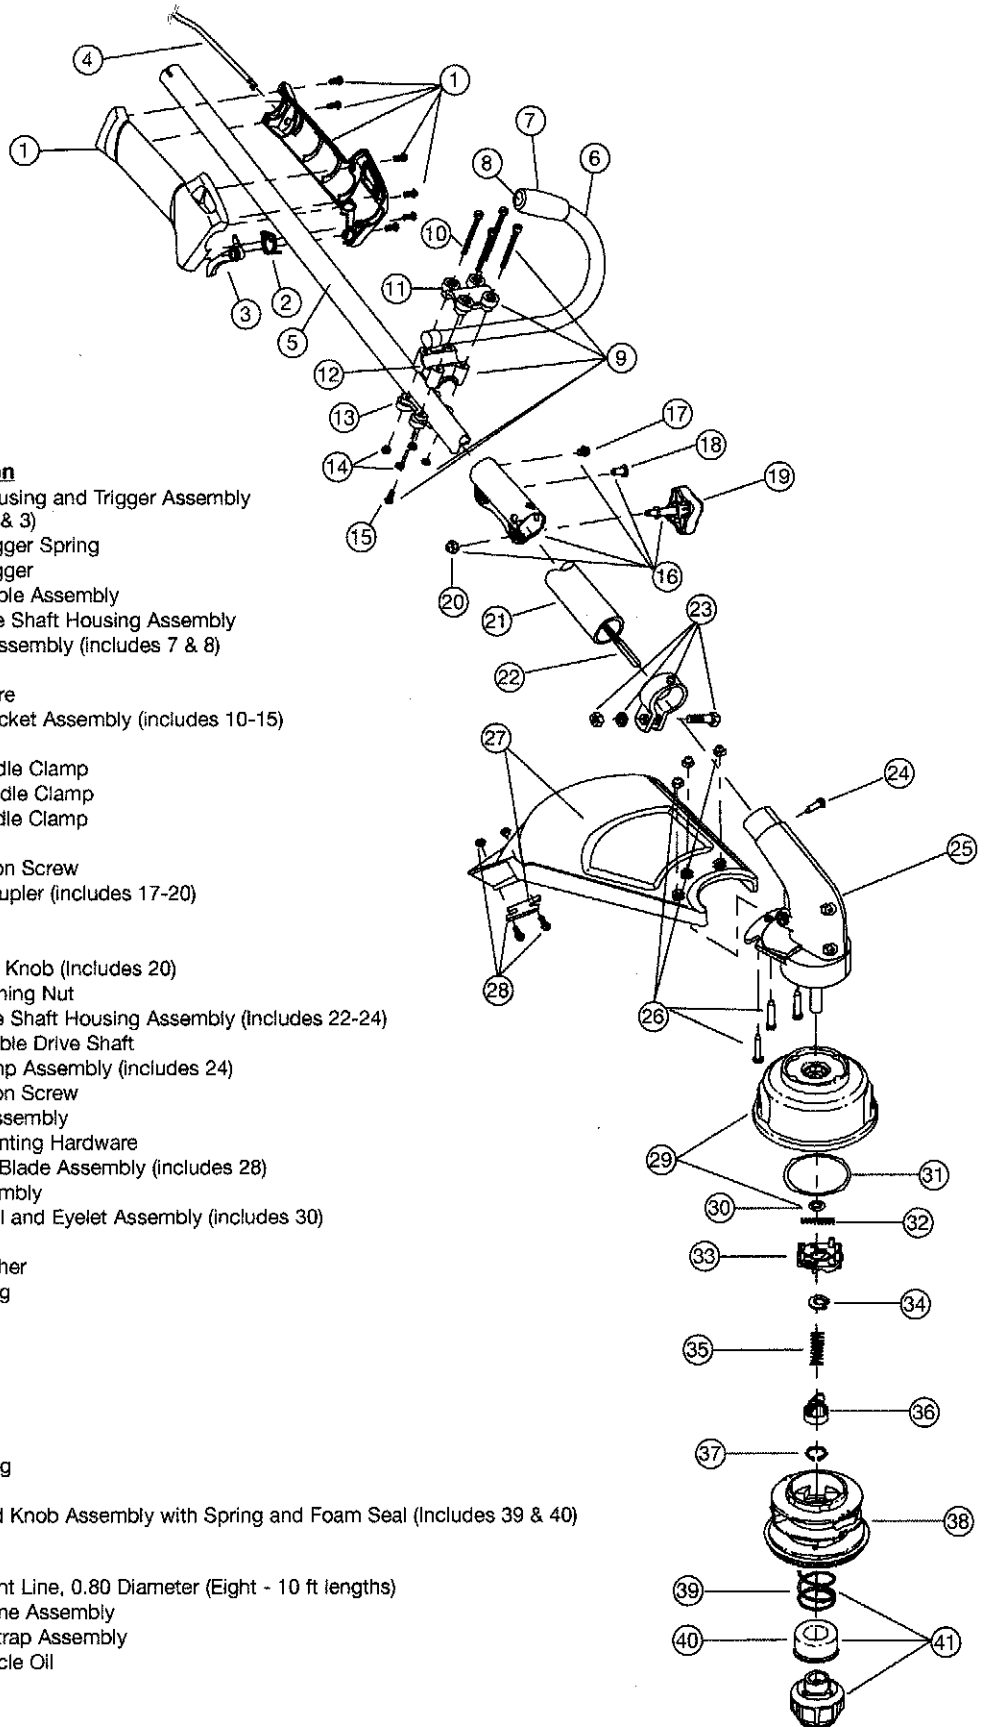

BOOM AND TRIMMER PARTS - MODEL YM26SS

4-CYCLE GAS TRIMMER

PPN 41AD26SC401

Item	Part No.	Description
1	791-182808	Throttle Housing and Trigger Assembly (includes 2 & 3)
2	791-BQ01604	Throttle Trigger Spring
3	791-182385	Throttle Trigger
4	791-182357	Throttle Cable Assembly
5	753-1247	Upper Drive Shaft Housing Assembly
6	791-180687	J-Handle Assembly (includes 7 & 8)
7	791-612831	Grip
8	791-612021	Tube Closure
9	791-683295	Handle Bracket Assembly (includes 10-15)
10	791-181811	Screw
11	791-181812	Upper Handle Clamp
12	791-181813	Middle Handle Clamp
13	791-181814	Lower Handle Clamp
14	791-181815	Nut
15	791-145569	Anti-Rotation Screw
16	791-182928	EZ-Link Coupler (includes 17-20)
17	791-182057	Screw
18	791-181617	Bolt
19	791-181618	Adjustment Knob (Includes 20)
20	791-181886	Knob Retaining Nut
21	791-182388	Lower Drive Shaft Housing Assembly (Includes 22-24)
22	791-181166	Lower Flexible Drive Shaft
23	791-153597	Lower Clamp Assembly (includes 24)
24	791-145569	Anti-Rotation Screw
25	791-181470	Gearbox Assembly
26	791-180547	Shield Mounting Hardware
27	791-180548	Shield and Blade Assembly (includes 28)
28	791-180553	Blade Assembly
29	791-181457	Outer Spool and Eyelet Assembly (includes 30)
30	791-181458	Retainer
31	791-181561	Thrust Washer
32	791-181459	Small Spring
33	791-181461	Slider
34	791-181532	E-Clip
35	791-181531	Spring
36	791-181462	Plunger
37	791-181463	C-Clip
38	791-181464	Inner Reel
39	791-181465B	Large Spring
40	791-181467	Foam Seal
41	791-181468	Bump Head Knob Assembly with Spring and Foam Seal (Includes 39 & 40)