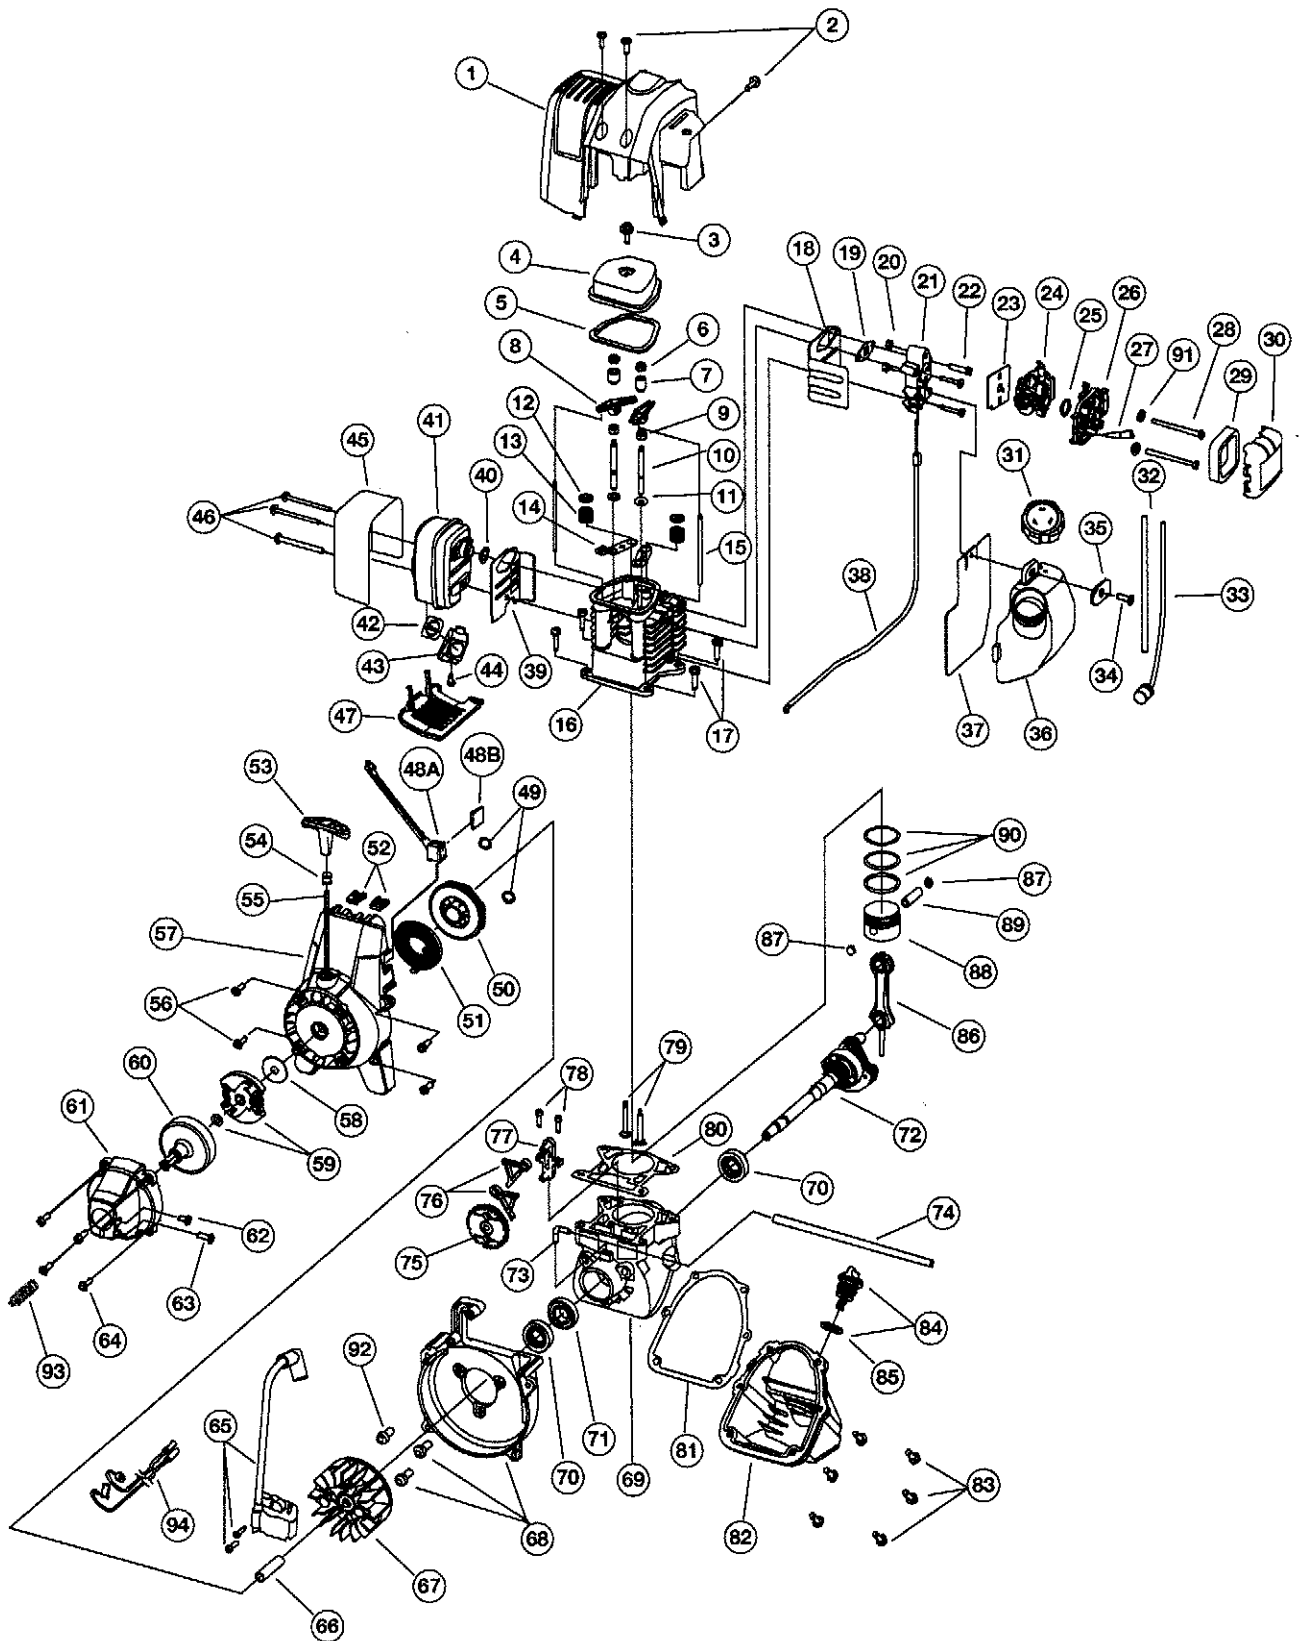

ENGINE PARTS - MODEL YM26SS

4-CYCLE GAS TRIMMER

PPN 41AD26SC401

ENGINE PARTS - MODEL YM26SS

4-CYCLE GAS TRIMMER

PPN 41AD26SC401

<u>Item</u>	<u>Part No.</u>	<u>Description</u>	<u>Item</u>	<u>Part No.</u>	<u>Description</u>
1	753-04083	Engine Cover	49	791-181247	Pulley Retainer Assembly
2	791-182339	Engine Cover Screws	50	753-1199	Recoil Pulley
3	791-181025	Valve Cover Screw	51	753-1236	Recoil Spring
4	791-182098	Valve Cover	52	791-182366	Nut Clip
5	791-182099	Valve Cover Gasket	53	791-181079	Pull Handle
6	791-182340	Rocker Adjustment Nut	54	791-611061	Rope Guide
7	791-182101	Rocker Arm Pivot	55	791-613103	Rope
8	791-182100	Rocker Arm	56	791-181020	Starter Housing Screw
9	791-181034	Hex Nut	57	753-0412	Starter Housing Assembly (includes 49-56)
10	791-182341	Rocker Arm Stud	58	791-182368	Clutch Washer
11	791-181035	Washer	59	753-1238	Clutch with Spacer
12	791-182103	Valve Spring Retainer	60	791-153592	Clutch Drum
13	791-181038	Valve Spring	61	792-10501	Clutch Cover
14	791-182102	Push Rod Guide	62	791-145569	Anti-Rotation Screw
15	791-181033	Push Rod	63	791-181345	Screw
16	791-182745	Cylinder Head	64	791-181080	Clutch Cover Screw
17	791-182344	Cylinder Screw	65	791-182725	Ignition Module with Screws
18	753-1226	Intake Baffle	66	791-181065	Spacer
19	791-182749	Carburetor Mount Gasket	67	791-181867	Flywheel
20	791-181034	Nut	68	791-182371	Shroud Assembly with Screws (includes 93)
21	791-182347	Carburetor Mount (includes 20)	69	791-182376	Crankcase Assembly (Includes 70-74)
22	791-182348	Carburetor Mount Screw	70	791-610309	Oil Seal
23	791-182732	Carburetor Gasket	71	791-182372	Bearing
24	753-1225	Carburetor with Primer	72	791-182380	Crankshaft
25	791-181751	O-Ring, Carburetor	73	791-182375	90° Elbow
26	791-182350	Air Filter Assembly (includes 29 & 30)	74	791-182379	Breather Hose
27	791-182409	Washer	75	791-181015	Cam Gear
28	791-181750	Air Filter Mounting Screw	76	753-1242	Cam Follower
29	791-182350	Air Filter	77	791-181013	Cam Bracket
30	791-182351	Air Filter Cover	78	791-181012	Cam Bracket Screw
31	791-182271	Fuel Cap	79	791-181040	Valves, Intake and Exhaust
32	791-182352	Fuel Return Line	80	791-182374	Cylinder Gasket
33	791-182353	Fuel Pick-Up Line with Filter	81	791-181018	Oil Pan Gasket
34	791-181080	Screw	82	791-182377	Oil Pan (includes 81 & 83)
35	791-182354	Washer	83	791-181020	Oil Pan Screw
36	791-182355	Fuel Tank Assembly (includes 31-33)	84	791-182378	Dipstick Assembly (includes 85)
37	791-182356	Fuel Tank Shield	85	791-182290	O-Ring
38	753-1231	Throttle Cable	86	791-181009	Connecting Rod
39	753-1232	Muffler Baffle	87	791-181008	Wrist Pin Button
40	791-181048	Muffler Gasket	88	753-1243	Piston
41	791-182359	Muffler (includes 40, 42-44)	89	791-181006	Wrist Pin
42	791-180890	Spark Arrestor Screen	90	791-181005	Piston Ring Set
43	791-181045	Screen Cover	91	791-181861	Screw
44	791-181046	Screw	92	791-612468	Compression Spring
45	753-1233	Muffler Shield	93	791-182365	Ignition Wire
46	791-182361	Muffler Mounting Screw	*	791-180852B	Spark Plug
47	753-04092	Muffler Cover	*	753-04087	Short Block Assembly (includes 3-17, 69-90)
48A	791-182365	Switch with Wires (Used with Version A Grip)	*	791-182745	Cylinder Assembly (includes 9-11, 14, 16 & 80)
48B	791-182537	Grommet (Used with Version B Grip)	*	791-180142	Starter Pawl Repair Kit
			*	791-683394	Carburetor Repair Kit
			*		Parts not shown