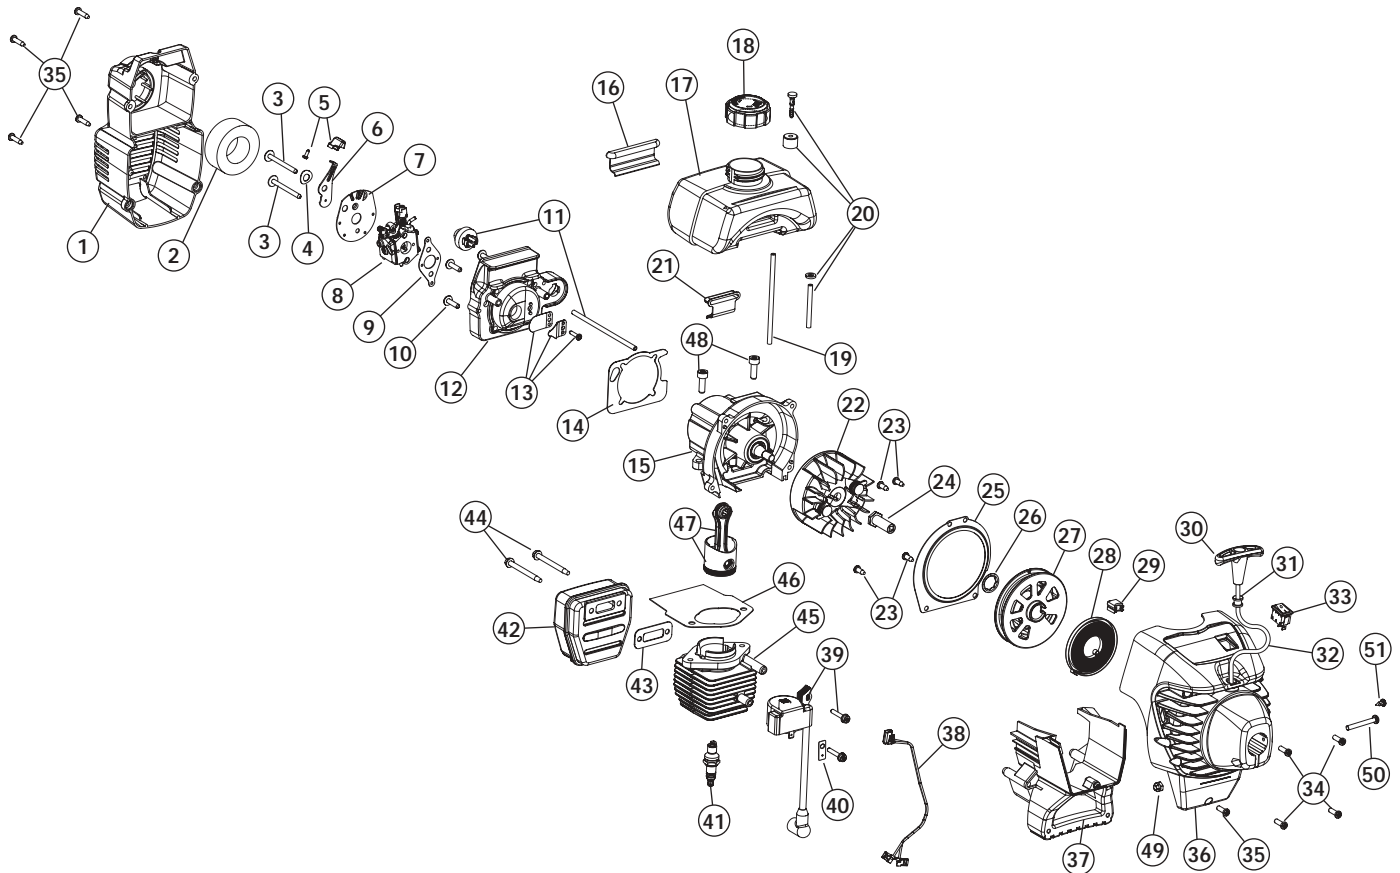

PARTS LIST

ENGINE PARTS - 2800M 2-CYCLE GAS TRIMMER

Item	Part No.	Description	Item	Part No.	Description
1	753-04511	Air Cleaner Cover Assembly (includes 2 & 35)	29	753-04824	Eyelet Retainer
2	791-180350B	Air Cleaner Filter	30	791-181079	Pull Handle
3	791-180351	Carburetor Mounting Screws	31	791-611061	Rope Guide
4	791-180226	Wavey Washer	32	791-613103	Rope
5	791-182202	Choke Knob & Screw	33	753-04241	Switch Assembly (includes 38)
6	753-04418	Choke Lever Assembly (includes 5)	34	791-181862	Housing Screw
7	753-04419	Choke Lever & Plate (includes 6)	35	791-181345	Cover Screw
8	753-04408	Carburetor Assembly (includes 9 & 20)	36	753-04890	Starter Housing Assembly (includes 23, 25-32, 34 & 35)
9	791-610675	Carburetor Gasket	37	753-04702	Shroud Extension and Stand (includes 35)
10	791-181860	Carb Mount Screw	38	753-04242	Wire Lead
11	791-683974B	Primer and Hose Assembly	39	753-04324	Module Assembly
12	753-1196	Carburetor Mount Assembly (includes 10, 13 & 14)	40	791-611063	Ground Tab
13	791-684451	Reed Assembly	41	791-610311B	Spark Plug
14	753-1208	Carburetor Mount Gasket	42	753-04618	Muffler Assembly (includes 43 & 44)
15	753-04321	Crankcase Service Assembly (includes 10 & 23)	43	753-04619	Exhaust Gasket
16	791-612134	Rear Mounting Pad	44	753-04620	Muffler Mounting Bolt Assembly
17	791-182767	Fuel Tank Assembly (includes 18 & 20)	45	753-04814	Cylinder Assembly (includes 47 & 48)
18	791-182612	Fuel Cap Assembly	46	753-04367	Piston & Rod Assembly
19	791-181086	Fuel Return Line	47	753-04182	Cylinder Gasket
20	791-682039	Fuel Line Assembly	48	791-182723	Cylinder Bolt
21	791-145308	Front Mounting Pad	49	791-180217	Clamping Nut
22	791-182736	Flywheel Assembly	50	753-04003	Clamping Screw
23	753-1202	Plate Screw	51	753-04466	Anti-Rotation Screw
24	791-610303	Square Nut Drive	*	753-1209	Piston Ring
25	753-04928	Pressure Plate (includes 23 & 29)	*	753-04689	Spark Arrestor
26	753-04288	Palnut	*	753-04826	Short Block Assembly (includes 10, 15, 41, 45-48)
27	753-04823	Recoil Pulley Assembly			
28	753-04286	Recoil Spring			
			*	not shown