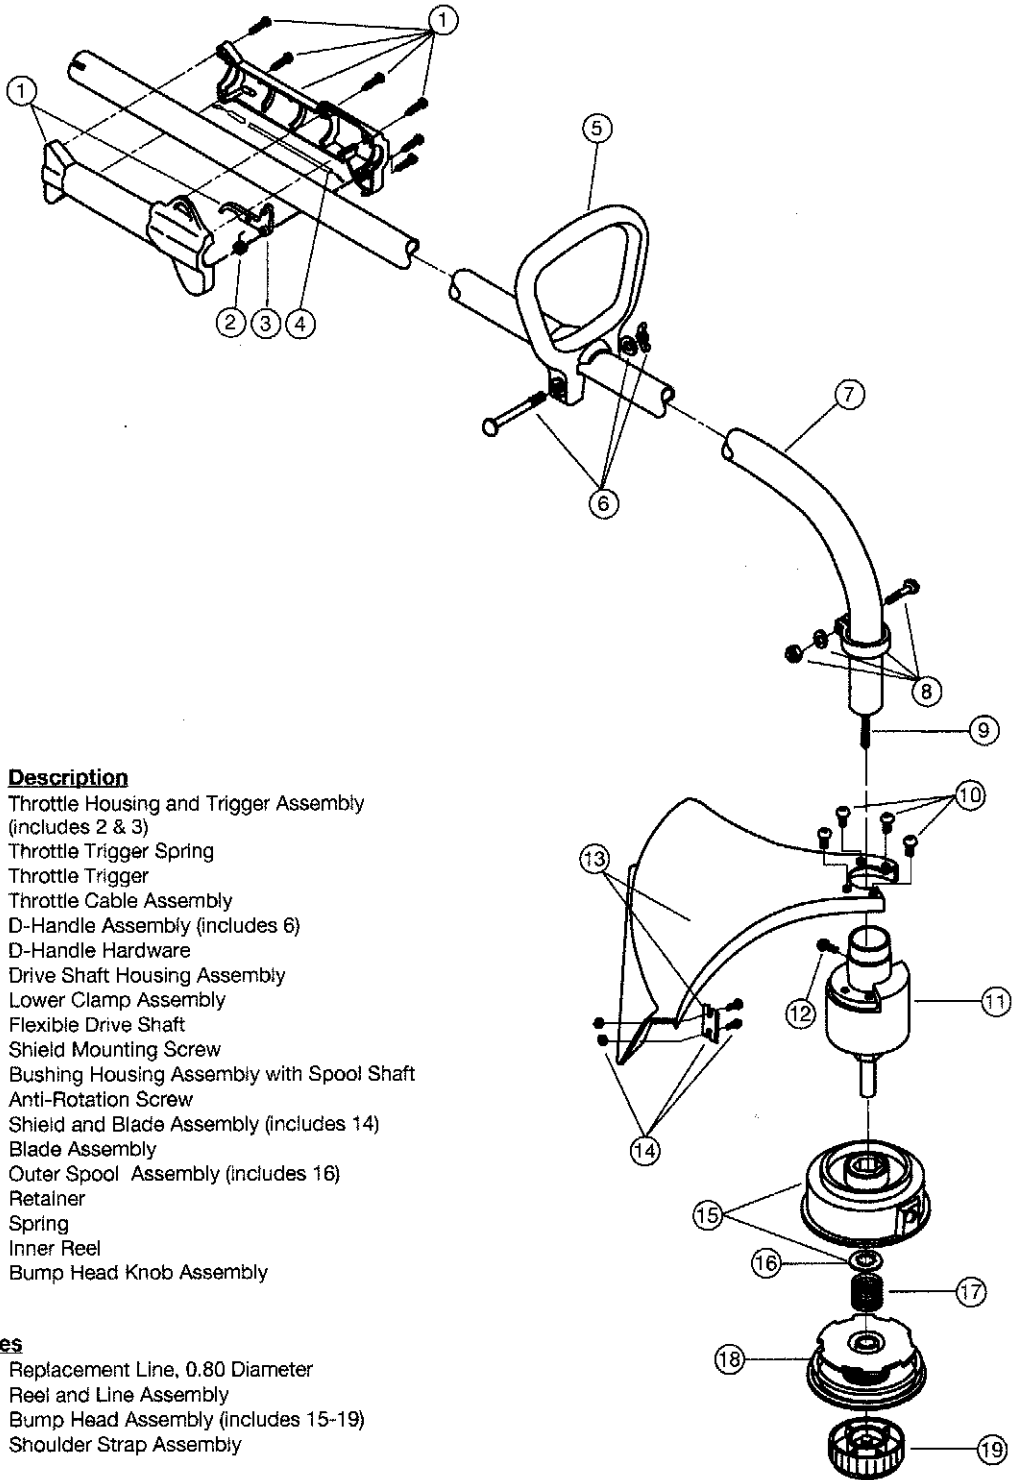

BOOM AND TRIMMER PARTS - MODEL 700r

2-CYCLE GAS TRIMMER

PPN 41AD700G734

Item	Part No.	Description
1	791-182069	Throttle Housing and Trigger Assembly (includes 2 & 3)
2	791-610314	Throttle Trigger Spring
3	791-181556	Throttle Trigger
4	791-182068	Throttle Cable Assembly
5	791-153064	D-Handle Assembly (includes 6)
6	791-153317	D-Handle Hardware
7	791-182605	Drive Shaft Housing Assembly
8	791-153597	Lower Clamp Assembly
9	791-182839	Flexible Drive Shaft
10	753-04282	Shield Mounting Screw
11	791-181784	Bushing Housing Assembly with Spool Shaft
12	791-145569	Anti-Rotation Screw
13	791-181659	Shield and Blade Assembly (includes 14)
14	791-180553	Blade Assembly
15	791-153619	Outer Spool Assembly (includes 16)
16	791-610660	Retainer
17	791-610317B	Spring
18	791-610318	Inner Reel
19	791-153066	Bump Head Knob Assembly

Optional Accessories

- 791-610375 Replacement Line, 0.80 Diameter
- 791-153577B Reel and Line Assembly
- 791-180897 Bump Head Assembly (includes 15-19)
- 791-682075B Shoulder Strap Assembly

* Items Not Shown