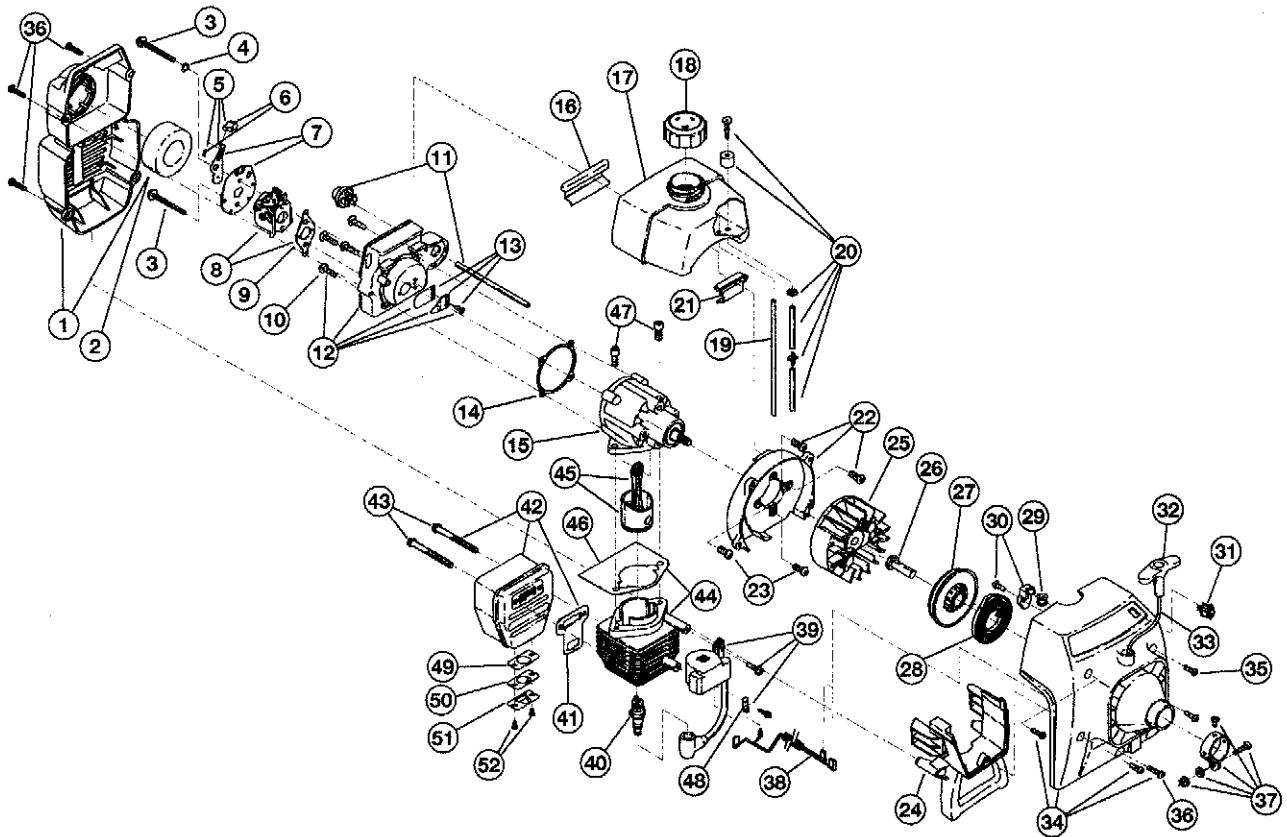

## 2-CYCLE GAS TRIMMER

PPN 4IAD700G734

Item	Part No.	Description	Item	Part No.	Description
1	753-04105	Air Cleaner/Muffler Cover Assembly (includes 2 & 36)	30	791-181889	Pulley Retainer Assembly
2	791-180350	Air Cleaner Filter	31	753-04241	Switch Assembly (includes 38)
3	791-180351	Carburetor Mounting Screw Assembly	32	791-181079	Pull Handle
4	791-180226	Wavey Washer	33	791-613103	Rope
5	791-182061	Choke Lever Assembly (includes 6)	34	753-04300	Starter Housing Assembly (includes 27-33, 35 & 36)
6	791-182070	Choke Knob and Screw	35	791-181862	Housing Screw
7	791-182060	Choke Lever and Plate (includes 5 & 6)	36	791-181345	Cover Screw
8	753-04106	Carburetor Assembly (includes 9 & 20)	37	791-153597	Upper Clamp Assembly
9	791-610675	Carburetor Gasket	38	753-04242	Wire Lead
10	791-181860	Carb Mount Screw	39	753-04109	Module Assembly
11	791-181558	Primer and Hose Assembly	40	791-610311	Spark Plug
12	753-1196	Carb Mount Assembly (includes 10, 13 & 14)	41	791-182065	Exhaust Gasket
13	791-684451	Reed Assembly	42	753-04110	Muffler Assembly (includes 41 & 43)
14	753-1208	Carburetor Mount Gasket	43	791-147575	Muffler Mounting Bolt Assembly
15	791-181865	Crank Case Service Assembly (includes 10 & 23)	44	753-04111	Cylinder Assembly (includes 46 & 47)
16	791-612134	Rear Mounting Pad	45	753-1207	Piston and Rod Assembly
17	791-181152	Fuel Tank Assembly (includes 18 & 20)	46	753-04182	Cylinder Gasket
18	791-181795	Fuel Cap Assembly	47	791-182723	Cylinder Bolt
19	791-181168	Fuel Return Line	48	791-611063	Ground Tab
20	791-682039	Fuel Line Assembly	49	753-04312	Spark Arrestor Screen
21	791-145308	Front Mounting Pad	50	753-04313	Inner Hood
22	791-153520	Shroud Assembly (includes 23)	51	753-04314	Hood
23	791-181861	Shroud Screw	52	753-04315	Screw
24	791-182064	Shroud Extension and Stand	*	753-04183	Engine Gasket Kit
25	791-182736	Flywheel Assembly	*	791-180602	O.E.M. Carburetor Repair Kit
26	791-610303	Square Nut Drive	*	791-181069	Gasket Diaphragm Repair Kit
27	753-04232	Recoil Pulley Assembly	*	753-1209	Piston Ring
28	791-613102	Recoil Spring	*	753-04146	Short Block Assembly (includes 14, 16, 41, 44-47)
29	791-611061	Rope Guide			