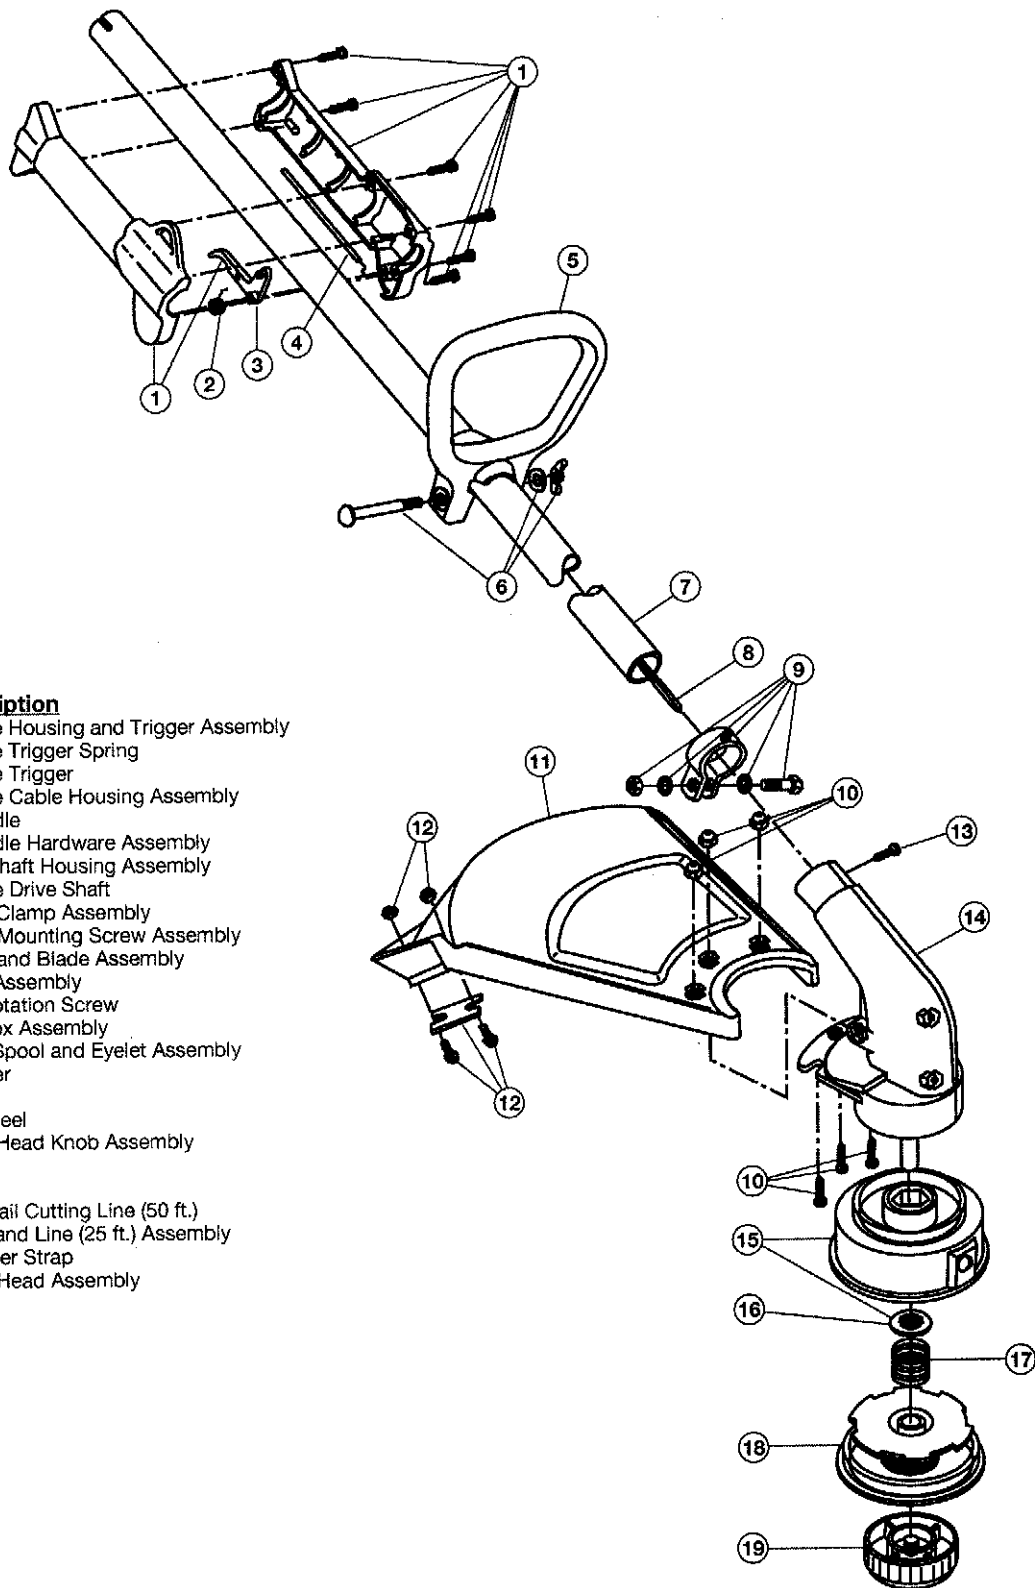

BOOM & TRIMMER PARTS - RYOBI 765r

2-CYCLE GAS TRIMMER

PPN - 41AD765G034

Item	Part No.	Description
1	791-182069	Throttle Housing and Trigger Assembly
2	791-610314	Throttle Trigger Spring
3	791-181556	Throttle Trigger
4	791-182068	Throttle Cable Housing Assembly
5	791-153064	D-Handle
6	791-153317	D-Handle Hardware Assembly
7	791-181590	Drive Shaft Housing Assembly
8	753-04251	Flexible Drive Shaft
9	791-153597	Lower Clamp Assembly
10	791-180547	Guard Mounting Screw Assembly
11	791-180548	Guard and Blade Assembly
12	791-180553	Blade Assembly
13	791-145569	Anti-Rotation Screw
14	791-180549	Gearbox Assembly
15	791-153619	Outer Spool and Eyelet Assembly
16	791-610660	Retainer
17	791-610317	Spring
18	753-1155	Inner Reel
19	791-153066	Bump Head Knob Assembly

Optional Accessories

- * 791-610375 Monofil Cutting Line (50 ft.)
- * 791-153577 Spool and Line (25 ft.) Assembly
- * 791-682075 Shoulder Strap
- * 791-180897 Bump Head Assembly

* not shown