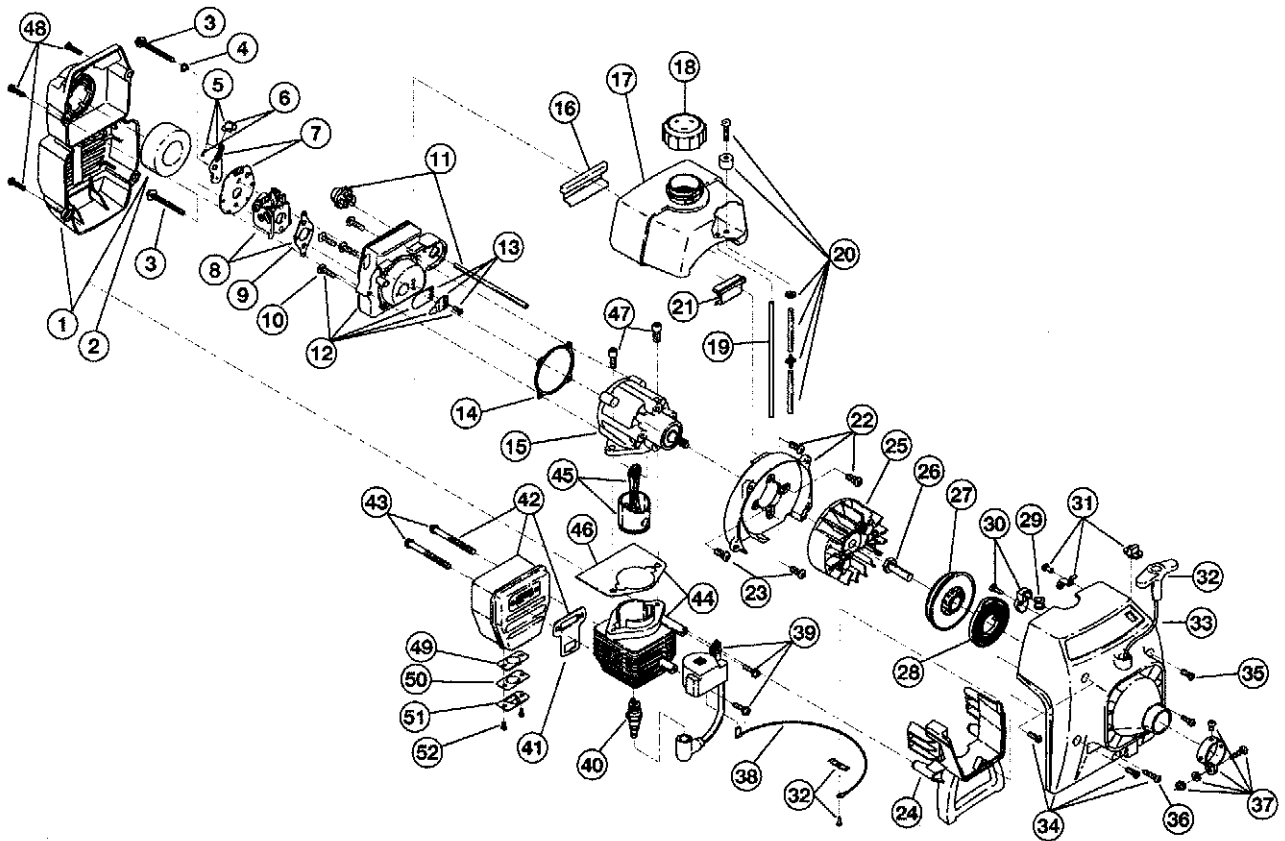

# ENGINE PARTS - MODEL 700r 2-CYCLE GAS TRIMMER

PPN- 41ADL01G734

Item	Part No.	Description	Item	Part No.	Description
1	753-04105	Air Cleaner/Muffler Cover Assembly (includes 2 & 48)	30	791-181889	Pulley Retainer Assembly
2	791-180350	Air Cleaner Filter	31	791-182389	Switch Assembly (includes 38)
3	791-180351	Carburetor Mounting Screw Assembly	32	791-181079	Pull Handle
4	791-180226	Wavy Washer	33	791-613103	Rope
5	791-182061	Choke Lever Assembly (includes 6)	34	753-04231	Starter Housing Assembly (includes 27-33, 35 & 36)
6	791-182070	Choke Knob and Screw	35	791-181862	Housing Screw
7	791-182060	Choke Lever and Plate (includes 5 & 6)	36	791-181345	Cover Screw
8	753-04106	Carburetor Assembly (includes 9 & 20)	37	791-153597	Upper Clamp Assembly
9	791-610675	Carburetor Gasket	38	791-180036	Wire Lead
10	791-181860	Carb Mount Screw	39	753-04109	Module Assembly
11	791-181558	Primer and Hose Assembly	40	791-610311	Spark Plug
12	753-1196	Carb Mount Assembly (includes 10, 13 & 14)	41	791-182065	Exhaust Gasket
13	791-684451	Reed Assembly	42	753-04110	Muffler Assembly (includes 41, 43 & 49-52)
14	753-1208	Carburetor Mount Gasket	43	791-147575	Muffler Mounting Bolt Assembly
15	791-181865	Crank Case Service Assembly (includes 10 & 23)	44	753-04111	Cylinder Assembly (includes 46 & 47)
16	791-612134	Rear Mounting Pad	45	753-1207	Piston and Rod Assembly
17	791-181152	Fuel Tank Assembly (includes 18 & 20)	46	753-04182	Cylinder Gasket
18	791-182271	Fuel Cap Assembly	47	791-182723	Cylinder Bolt
19	791-181168	Fuel Return Line	48	791-147049	Cover Screw
20	791-682039	Fuel Line Assembly	49	753-04312	Spark Arrestor
21	791-145308	Front Mounting Pad	50	753-04313	Inner Hood
22	791-153520	Shroud Assembly (includes 23)	51	753-04314	Hood
23	791-181861	Shroud Screw	52	753-04315	Screw
24	791-182064	Shroud Extension and Stand	*	753-04183	Engine Gasket Kit
25	791-181867	Flywheel Assembly	*	791-180602	O.E.M. Carburetor Repair Kit (Walbro)
26	791-610303	Square Nut Drive	*	791-181069	Gasket Diaphragm Repair Kit (Walbro)
27	791-181597	Recoil Pulley Assembly	*	753-1209	Piston Ring
28	791-613102	Recoil Spring	*	753-04146	Short Block Assembly (includes 14, 16, 41, 44-47)
29	791-611061	Rope Guide			