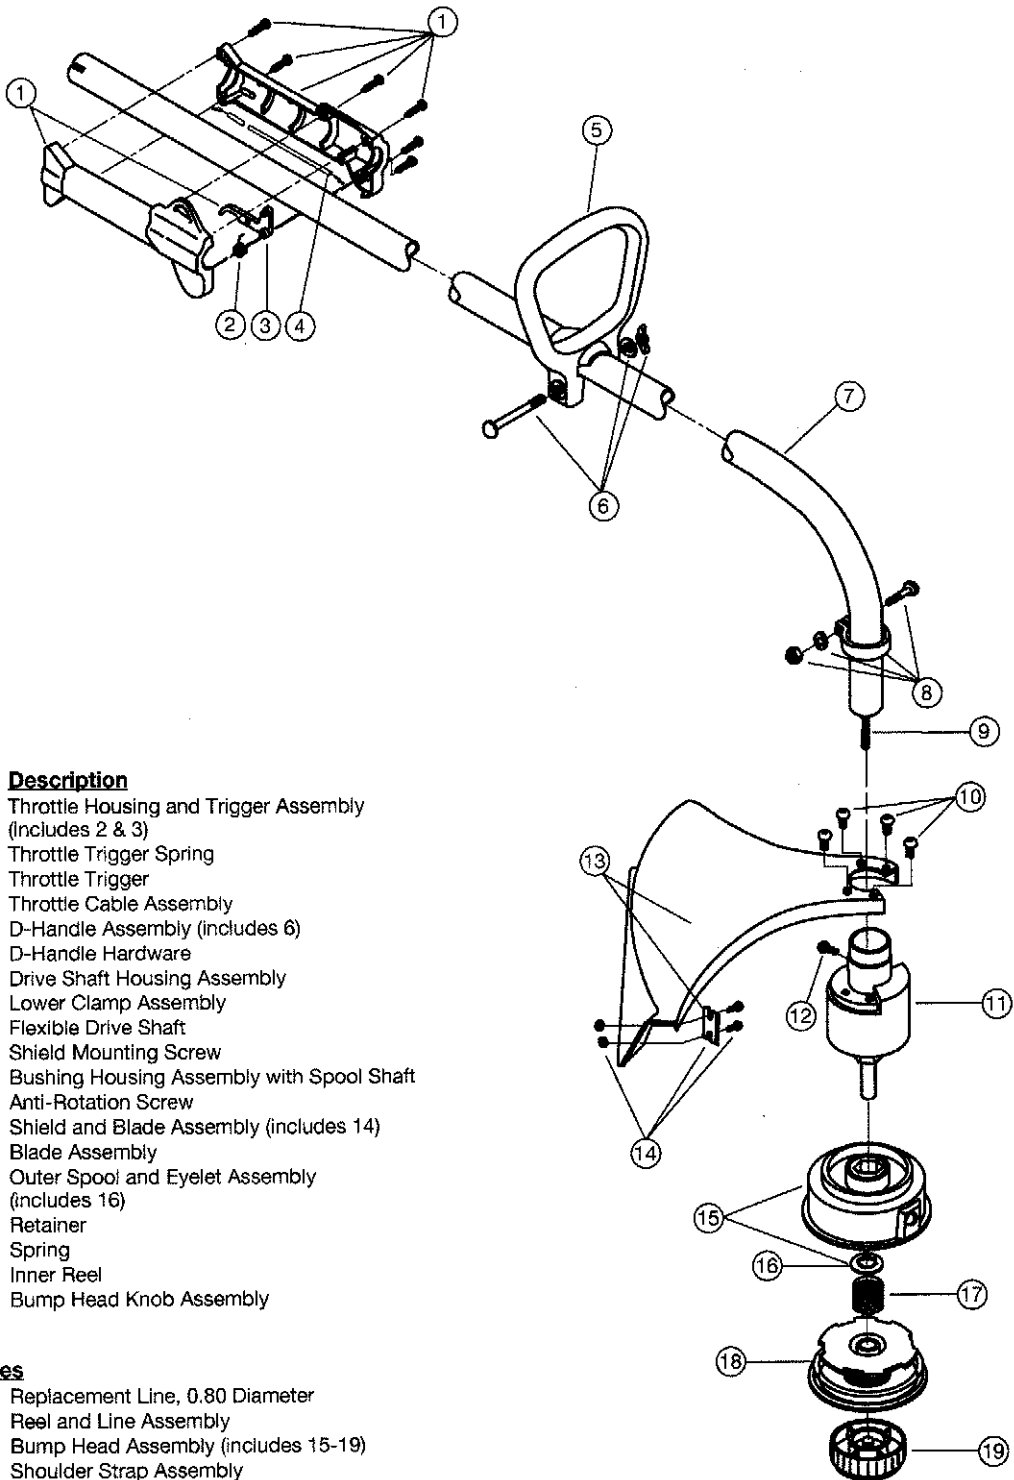

BOOM AND TRIMMER PARTS - MODEL 700r

2-CYCLE GAS TRIMMER

PPN- 4IADL01G734

Item	Part No.	Description
1	791-182069	Throttle Housing and Trigger Assembly (Includes 2 & 3)
2	791-610314	Throttle Trigger Spring
3	791-181556	Throttle Trigger
4	791-182068	Throttle Cable Assembly
5	791-153064	D-Handle Assembly (includes 6)
6	791-15337	D-Handle Hardware
7	791-181893	Drive Shaft Housing Assembly
8	791-153597	Lower Clamp Assembly
9	791-182839	Flexible Drive Shaft
10	791-180531	Shield Mounting Screw
11	791-181784	Bushing Housing Assembly with Spool Shaft
12	791-145569	Anti-Rotation Screw
13	791-181659	Shield and Blade Assembly (includes 14)
14	791-181823	Blade Assembly
15	791-153619	Outer Spool and Eyelet Assembly (includes 16)
16	791-610660	Retainer
17	791-610317	Spring
18	791-610318	Inner Reel
19	791-153066	Bump Head Knob Assembly

Optional Accessories

- 791-610375 Replacement Line, 0.80 Diameter
- 791-153577 Reel and Line Assembly
- 791-180897 Bump Head Assembly (includes 15-19)
- 791-682075 Shoulder Strap Assembly

* Items Not Shown