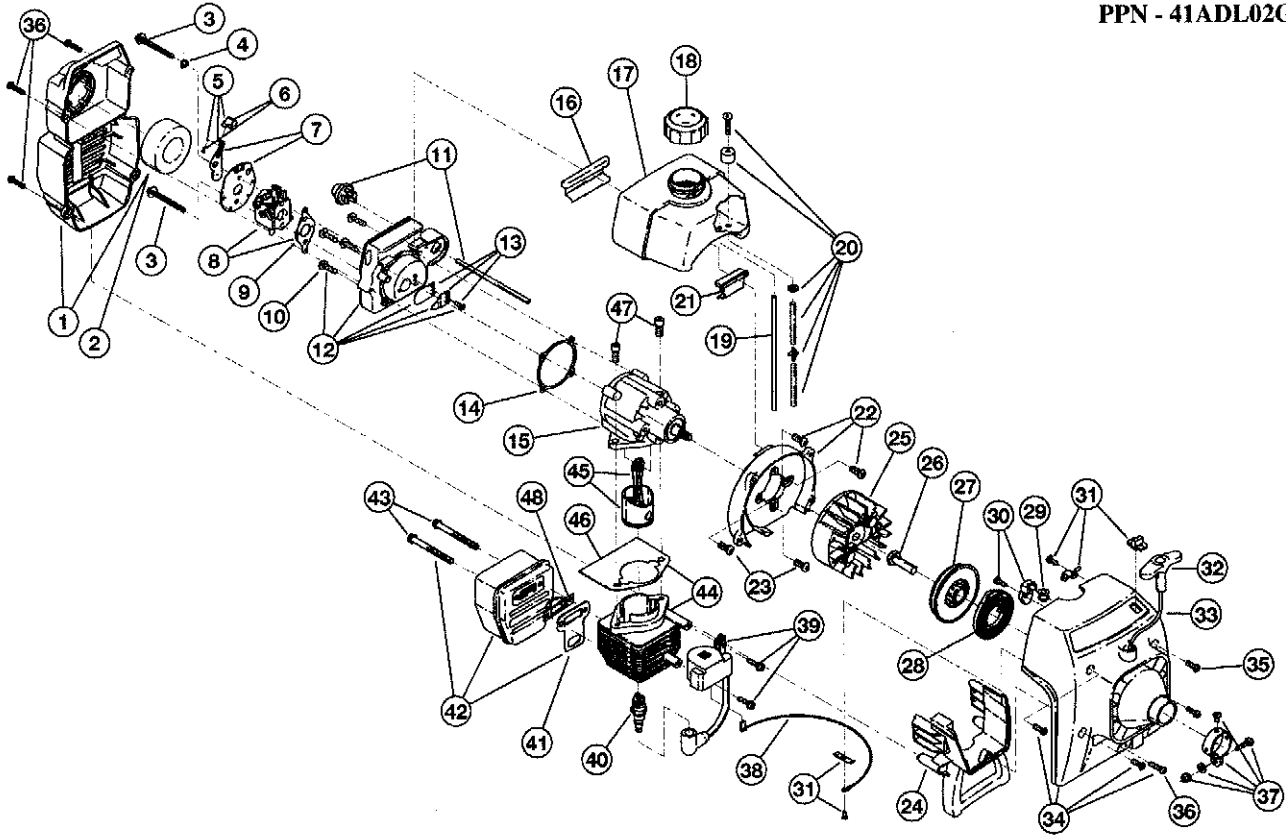

ENGINE PARTS - RYOBI 765r
2-CYCLE GAS TRIMMER
 PPN - 41ADL02G034

Item	Part No.	Description
1	791-182059	Air Cleaner/Muffler Cover Assembly (includes 2 & 35)
2	791-180350	Air Cleaner Filter
3	791-180351	Carburetor Mounting Screws
4	791-180226	Wavy Washer
5	791-182061	Choke Lever Assembly (includes 6)
6	791-182070	Choke Knob & Screw
7	791-182060	Choke Lever & Plate (includes 5 & 6)
8	753-04106	Carburetor Assembly (includes 9 & 20)
9	791-610675	Carburetor Gasket
10	791-181860	Carb Mount Screw
11	791-181558	Primer and Hose Assembly
12	753-1196	Carburetor Mount Assembly (includes 10, 13 & 14)
13	791-684451	Reed Assembly
14	753-1208	Carburetor Mount Gasket
15	791-181865	Crankcase Service Assembly (includes 10 & 23)
16	791-612134	Rear Mounting Pad
17	791-181152	Fuel Tank Assembly (includes 18-20)
18	791-182438	Fuel Cap Assembly
19	791-181168	Fuel Return Line
20	791-682039	Fuel Line Assembly
21	791-145308	Front Mounting Pad
22	791-153520	Shroud Assembly (includes 23)
23	791-181861	Shroud Screw
24	791-182064	Shroud Extension and Stand
25	791-182736	Flywheel Assembly
26	791-610303	Square Nut Drive