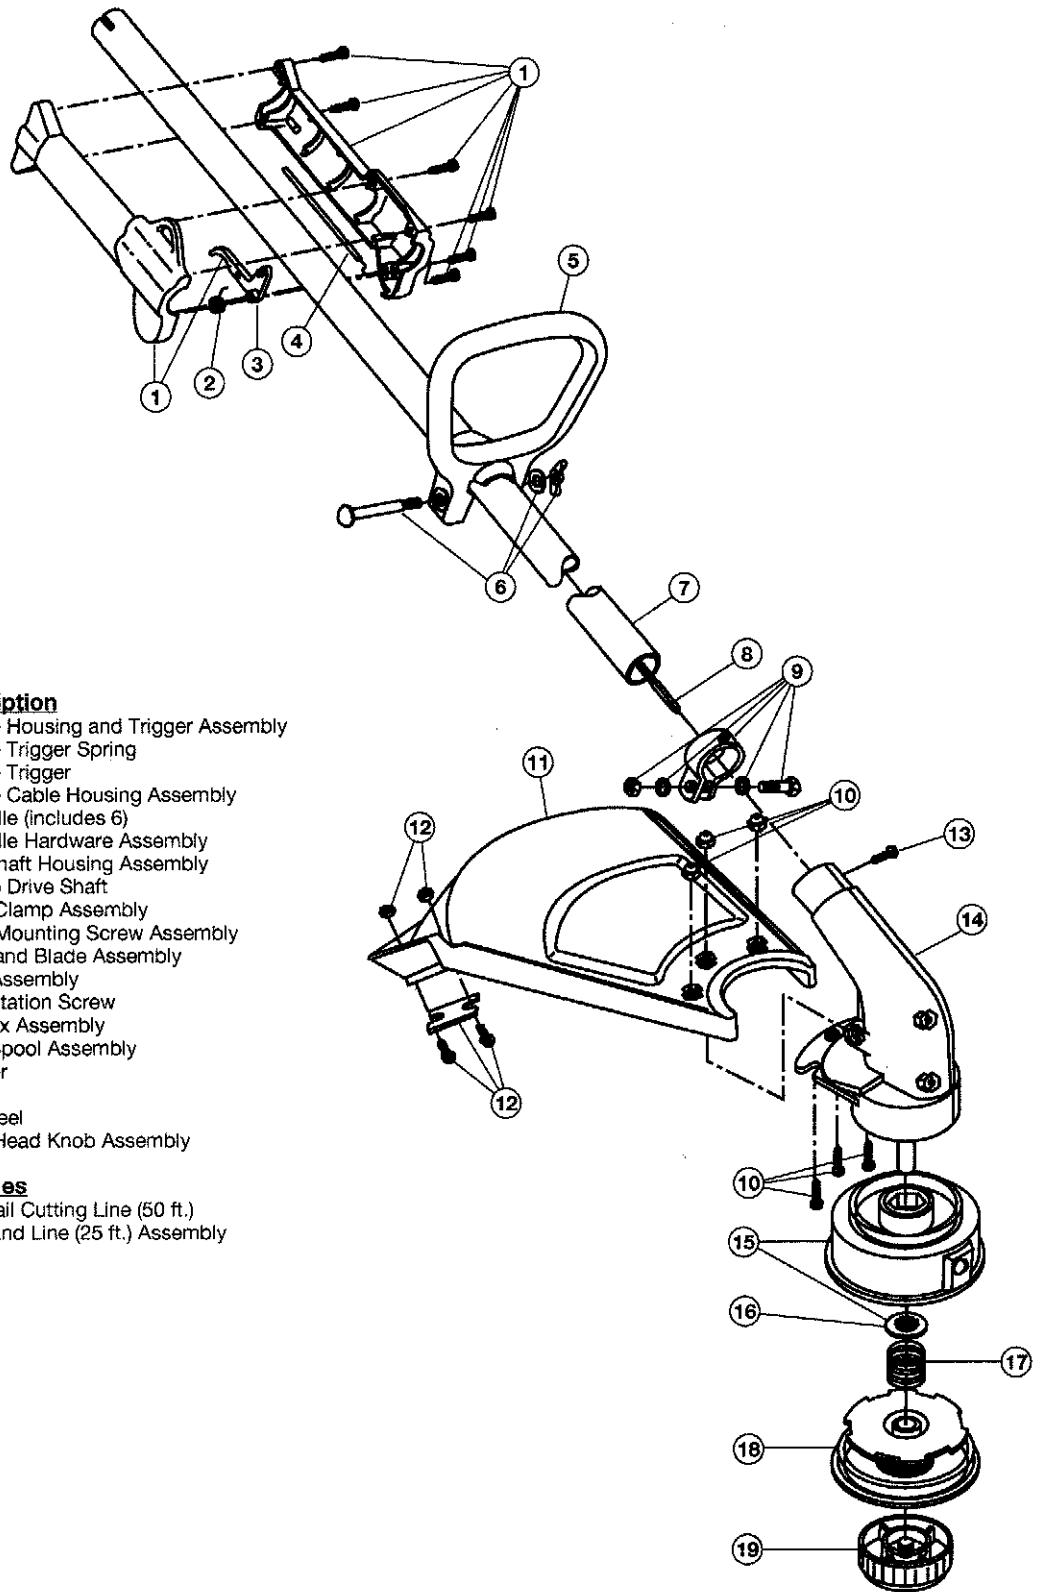

ENGINE PARTS - RYOBI 765r

2-CYCLE GAS TRIMMER

PPN - 41ADL02G034

Item	Part No.	Description
1	791-182069	Throttle Housing and Trigger Assembly
2	791-610314	Throttle Trigger Spring
3	791-181556	Throttle Trigger
4	791-182068	Throttle Cable Housing Assembly
5	791-153064	D-Handle (includes 6)
6	791-153317	D-Handle Hardware Assembly
7	753-04250	Drive Shaft Housing Assembly
8	753-04251	Flexible Drive Shaft
9	791-153597	Lower Clamp Assembly
10	791-180547	Guard Mounting Screw Assembly
11	791-180548	Guard and Blade Assembly
12	791-180553	Blade Assembly
13	791-145569	Anti-Rotation Screw
14	791-180549	Gearbox Assembly
15	791-153619	Outer Spool Assembly
16	791-610660	Retainer
17	791-610317	Spring
18	791-610318	Inner Reel
19	791-153066	Bump Head Knob Assembly

Optional Accessories

- 791-610375 Monofilament Cutting Line (50 ft.)
- 791-153577 Spool and Line (25 ft.) Assembly

* not shown