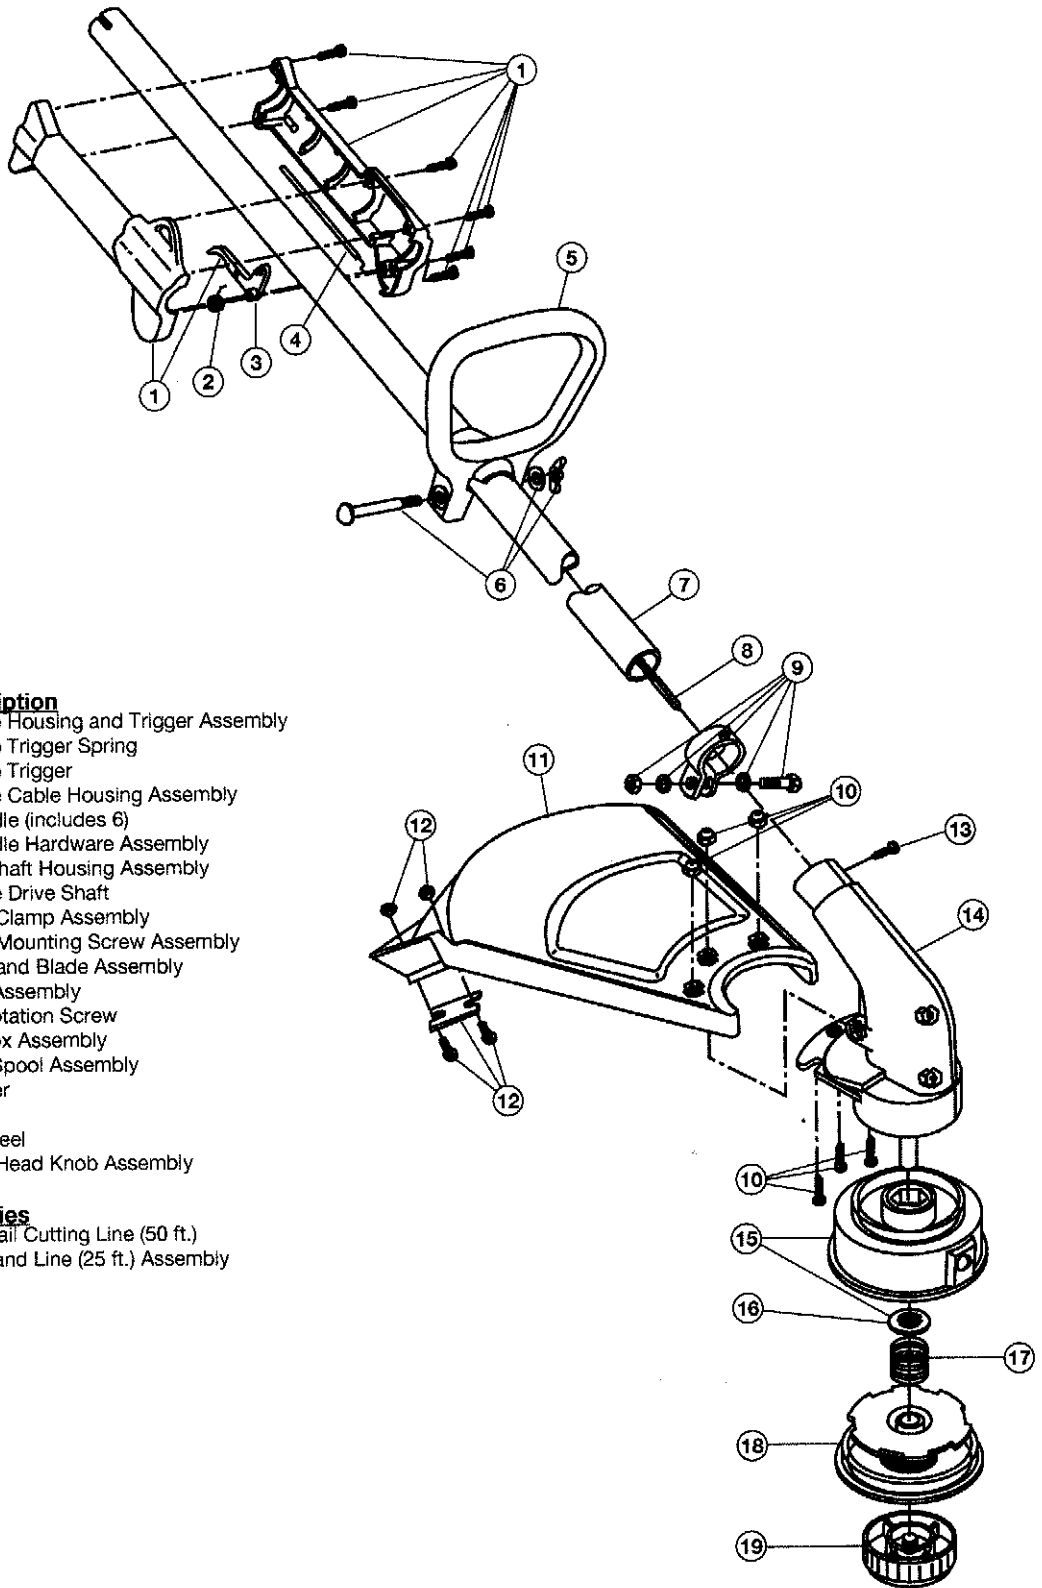

ENGINE PARTS - RYOBI 765r 2-CYCLE GAS TRIMMER

PPN 41ADL02G734

Item	Part No.	Description
1	791-182069	Throttle Housing and Trigger Assembly
2	791-610314	Throttle Trigger Spring
3	791-181556	Throttle Trigger
4	791-182068	Throttle Cable Housing Assembly
5	791-153064	D-Handle (includes 6)
6	791-153317	D-Handle Hardware Assembly
7	753-04250	Drive Shaft Housing Assembly
8	753-04251	Flexible Drive Shaft
9	791-153597	Lower Clamp Assembly
10	791-180547	Guard Mounting Screw Assembly
11	753-1213	Guard and Blade Assembly
12	791-181823	Blade Assembly
13	791-145569	Anti-Rotation Screw
14	791-180549	Gearbox Assembly
15	791-153619	Outer Spool Assembly
16	791-610660	Retainer
17	791-610317	Spring
18	791-610318	Inner Reel
19	791-153066	Bump Head Knob Assembly

Optional Accessories

- 791-610375 Monofil Cutting Line (50 ft.)
- 791-153577 Spool and Line (25 ft.) Assembly
- not shown