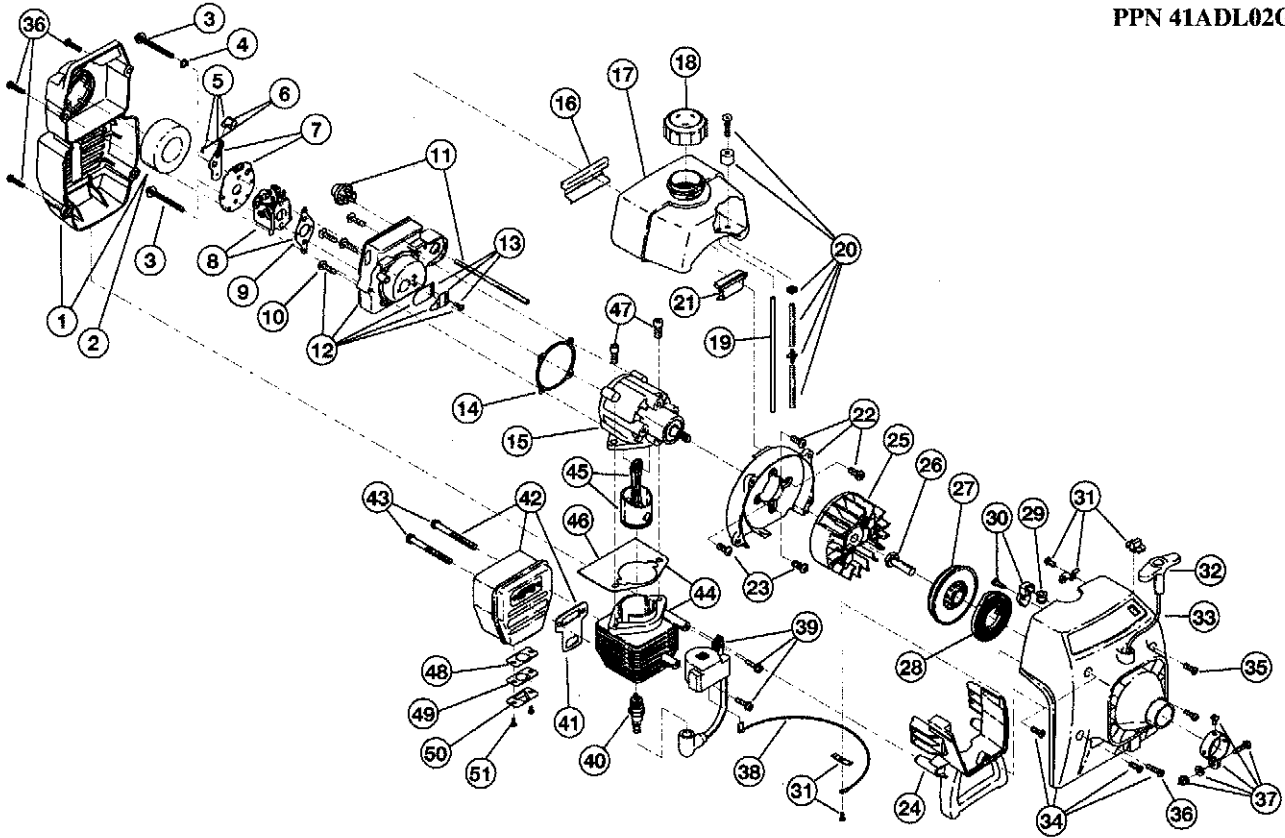

ENGINE PARTS - RYOBI 765r 2-CYCLE GAS TRIMMER

PPN 41ADL02G734

Item	Part No.	Description
1	753-04105	Air Cleaner/Muffler Cover Assembly (includes 2 & 35)
2	791-180350	Air Cleaner Filter
3	791-180351	Carburetor Mounting Screws
4	791-180226	Wavey Washer
5	791-182061	Choke Lever Assembly (includes 6)
6	791-182070	Choke Knob & Screw
7	791-182060	Choke Lever & Plate (includes 5 & 6)
8	753-04106	Carburetor Assembly (includes 9 & 20)
9	791-610675	Carburetor Gasket
10	791-181860	Carb Mount Screw
11	791-181558	Primer and Hose Assembly
12	753-1196	Carburetor Mount Assembly (includes 10, 13 & 14)
13	791-684451	Reed Assembly
14	753-1208	Carburetor Mount Gasket
15	791-181865	Crankcase Service Assembly (includes 10 & 23)
16	791-612134	Rear Mounting Pad
17	791-181152	Fuel Tank Assembly (includes 18-20)
18	791-182271	Fuel Cap Assembly
19	791-181168	Fuel Return Line
20	791-682039	Fuel Line Assembly
21	791-145308	Front Mounting Pad
22	791-153520	Shroud Assembly (includes 23)
23	791-181861	Shroud Screw
24	791-182064	Shroud Extension and Stand
25	791-181867	Flywheel Assembly
26	791-610303	Square Nut Drive