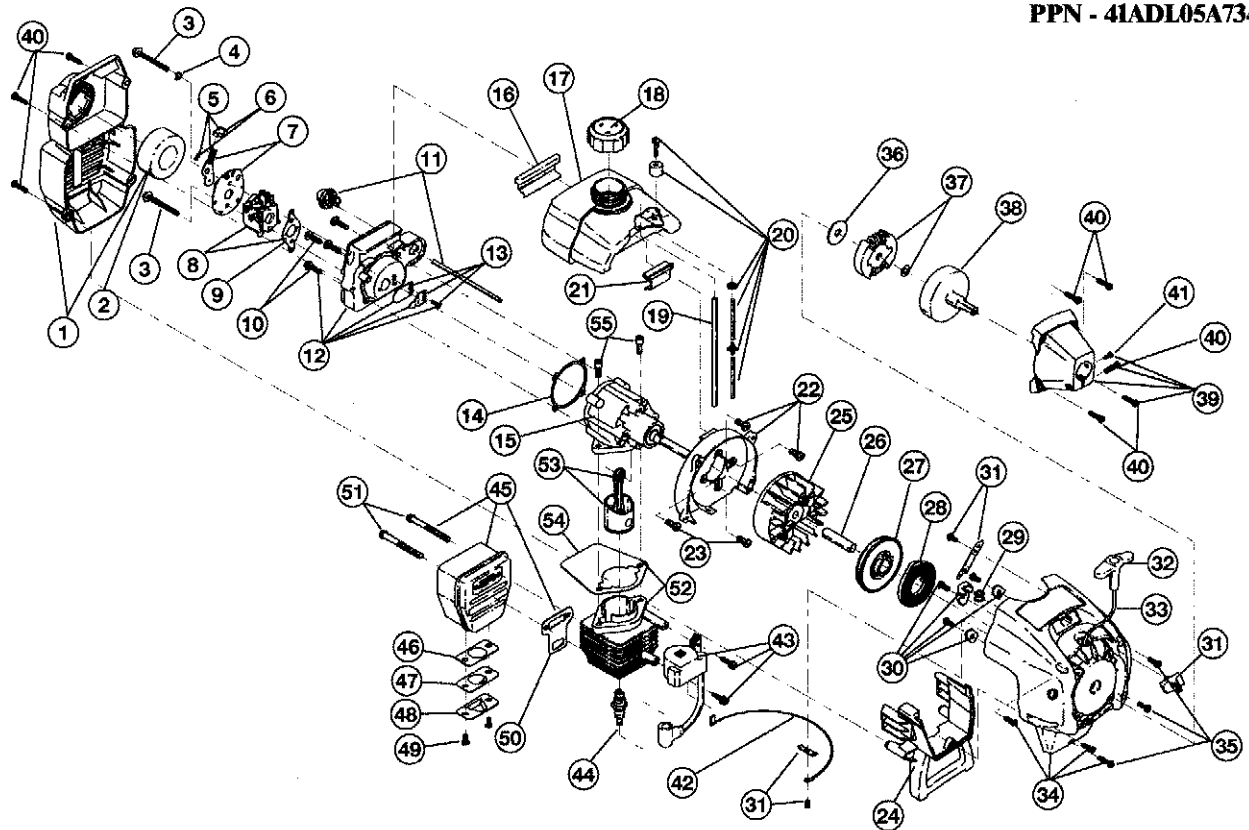

ENGINE PARTS - MODEL 775r

2-CYCLE GAS TRIMMER

PPN - 41ADL05A734

Item	Part No.	Description	Item	Part No.	Description
1	753-04105	Air Cleaner/Muffler Cover Assembly (includes 2 & 40)	33	791-613103	Rope
2	791-180350	Air Cleaner Filter	34	791-181443	Starter Housing Assembly (includes 27-33 & 34)
3	791-180351	Carburetor Mounting Screw Assembly	35	791-181862	Housing Screw
4	791-180226	Wavey Washer	36	791-182368	Clutch Washer
5	791-182061	Choke Lever Assembly (includes 6)	37	791-181445	Clutch Rotor Assembly (includes 37)
6	791-182070	Choke Knob and Screw	38	791-153592	Clutch Drum Assembly
7	791-182060	Choke Lever and Plate (includes 5)	39	791-182797	Clutch Cover Assembly
8	753-04106	Carburetor Assembly (includes 9 & 20)	40	791-181345	Cover Screw
9	791-610675	Carburetor Gasket	41	791-182519	Anti-Rotation Screw
10	791-181860	Carb Mount Screw	42	791-180036	Wire Lead
11	791-181558	Primer and Hose Assembly	43	753-04109	Module Assembly
12	753-01196	Carb Mount Assembly (includes 10, 13 & 14)	44	791-610311	Spark Plug
13	791-684451	Reed Assembly	45	753-04110	Muffler Assembly (includes 46-51)
14	753-1208	Carburetor Mount Gasket	46	753-04312	Spark Arrestor Screen
15	753-04108	Crank Case Service Assembly (includes 10 & 23)	47	753-04313	Spark Arrestor Plate
16	791-612134	Rear Mounting Pad	48	753-04314	Spark Arrestor Hood
17	791-182617	Fuel Tank Assembly (includes 18-20)	49	753-04315	Spark Arrestor Screw
18	791-182438	Fuel Cap Assembly	50	791-182065	Exhaust Gasket
19	791-181168	Fuel Return Line	51	791-147575	Muffler Mounting Bolt Assembly
20	791-682039	Fuel Line Assembly	52	753-04111	Cylinder Assembly (includes 54)
21	791-145308	Front Mounting Pad	53	753-1207	Piston and Rod Assembly
22	791-153520	Shroud Assembly	54	753-04182	Cylinder Gasket
23	791-181861	Shroud Screw	55	791-182723	Cylinder Bolt
24	791-182064	Shroud Extension and Stand	*	753-04121	Engine Gasket Kit
25	791-181867	Flywheel Assembly	*	791-180090	O.E.M. Carburetor Repair Kit
26	791-181065	Spacer	*	791-180091	Gasket Diaphragm Repair Kit
27	791-181597	Recoil Pulley Assembly	*	753-1209	Piston Ring
28	791-613102	Recoil Spring	*	753-04112	Short Block Assembly (includes 10, 15, 23, 44, 52-55)
29	791-611061	Rope Guide	*	791-181867	Flywheel Key
30	791-181441	Pulley Retainer Assembly	*	791-181599	Clutch Springs (Qty. 2)
31	791-181442	Switch Assembly	*	791-610309	Crankcase Seal
32	791-181079	Pull Handle			

* Items Not Shown