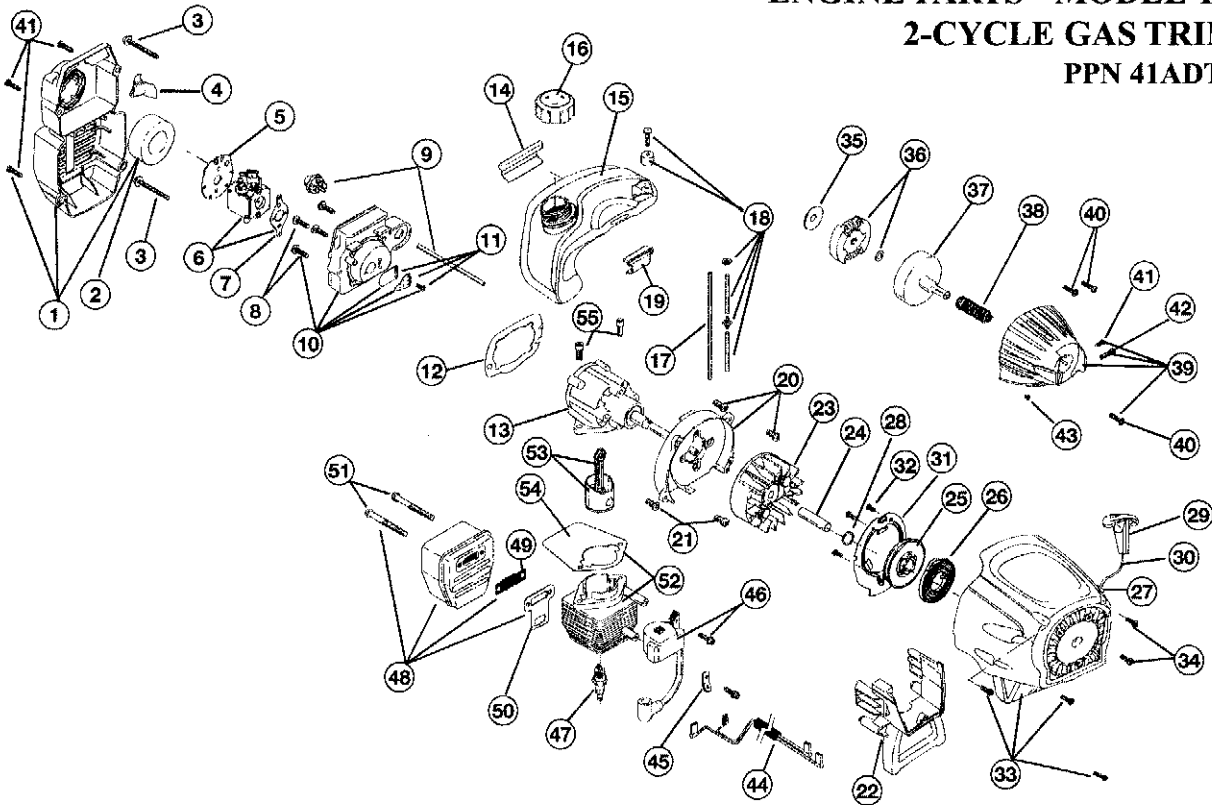

ENGINE PARTS - MODEL TB25CS

2-CYCLE GAS TRIMMER

PPN 41ADT25C063

Item	Part No.	Description	Item	Part No.	Description
1	753-1192	Air Cleaner/Muffler Cover Assembly (includes 2 & 41)	33	753-1203	Starter Housing Assembly (includes 25-30)
2	791-180350B	Air Cleaner Filter	34	791-181862	Housing Screw
3	791-180351	Carburetor Mounting Screw Assembly	35	791-182368	Clutch Washer
4	753-1193	Choke Extension	36	791-182369	Clutch Rotor Assembly
5	753-1194	Choke Plate	37	791-153592	Clutch Drum Assembly
6	753-1195	Carburetor Assembly W/Limiter Caps (Includes 7 & 18)	38	791-612468	Spring
7	791-610675	Carburetor Gasket	39	753-1204	Clutch Cover Assembly (includes 40-43)
8	791-181860	Carb Mount Screw	40	791-181345	Cover Screw
9	791-181801	Primer and Hose Assembly	41	791-182519	Anti-Rotation Screw
10	753-1196	Carb Mount Assembly (Includes 8)	42	753-04003	Clamping Screw
11	791-684451	Reed Assembly	43	791-180217	Clamping Nut
12	753-1208	Carburetor Mount Gasket	44	791-182798	Wire Leads and Sleeve
13	791-182791	Crank Case Service Assembly (Includes 10)	45	791-611063	Ground Tab
14	791-612134	Rear Mounting Pad	46	753-1205	Module Assembly
15	753-1198	Fuel Tank Assembly (includes 16-18)	47	791-610311B	Spark Plug
16	791-182612	Fuel Cap Assembly	48	791-182066	Muffler Assembly (includes 49-51)
17	791-182352	Fuel Return Line	49	791-182747	Spark Arrestor Screen
18	753-04233	Fuel Line Assembly	50	753-04159	Exhaust Gasket
19	791-145308	Front Mounting Pad	51	791-147575	Muffler Mounting Bolt Assembly
20	791-153520	Shroud Assembly	52	753-1206	Cylinder Assembly (includes 54)
21	791-181861	Shroud Screw	53	753-1207	Piston and Rod Assembly
22	791-182064	Shroud Extension and Stand	54	753-1197	Cylinder Gasket
23	791-181867	Flywheel Assembly	55	791-182723	Cylinder Bolt
24	791-181065	Spacer	*	791-180090	O.E.M. Carburetor Repair Kit (Zama)
25	753-1199	Recoil Pulley Assembly	*	791-180091	Gasket Diaphragm Repair Kit (Zama)
26	753-1236	Recoil Spring	*	753-1209	Piston Ring Set
27	753-1200	Rope Guide	*	753-1210	Short Block Assembly (includes 8, 12, 13, 21, 47, 50-55)
28	791-181247	Pulley Retainer	*	791-181599	Clutch Springs (Qty. 2)
29	791-181079	Pull Handle			
30	791-613103	Rope			
31	753-1201	Pressure Plate Assembly			
32	7531202	Plate Screw			
			*	Items Not Shown