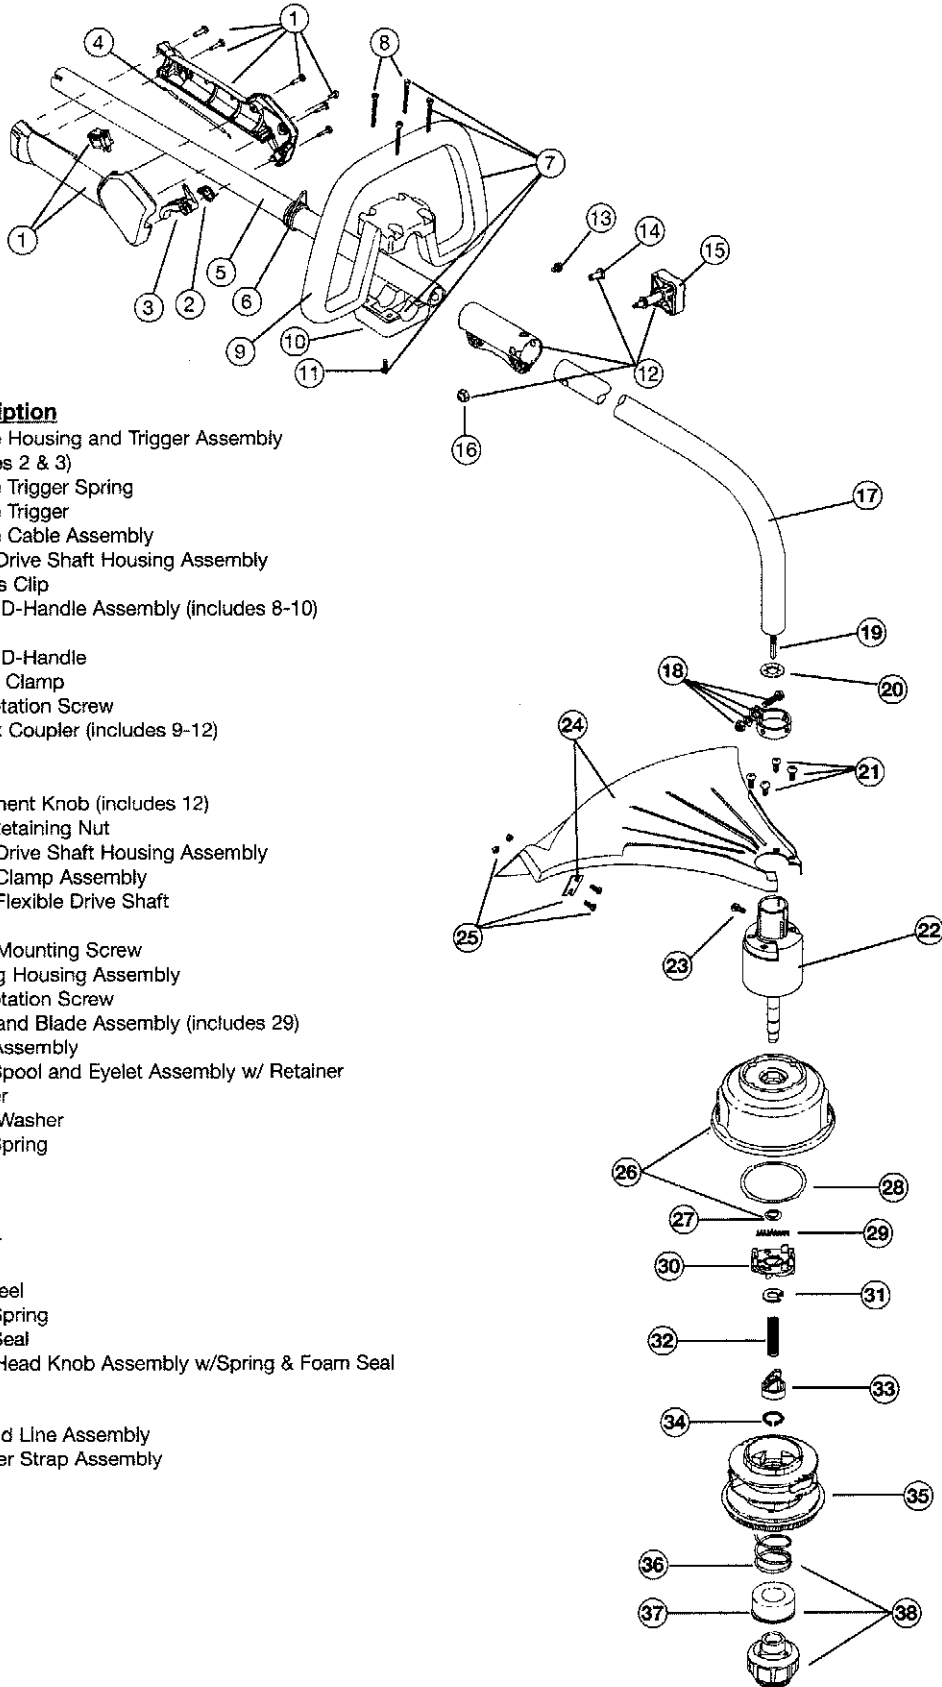

BOOM AND TRIMMER PARTS - MODEL TB25CS

2-CYCLE GAS TRIMMER

PPN 41ADT25C063

Item	Part No.	Description
1	753-04234	Throttle Housing and Trigger Assembly (includes 2 & 3)
2	791-182690	Throttle Trigger Spring
3	753-04119	Throttle Trigger
4	791-182068	Throttle Cable Assembly
5	753-04236	Upper Drive Shaft Housing Assembly
6	791-610327	Harness Clip
7	791-180687	Deluxe D-Handle Assembly (includes 8-10)
8	791-181070	Screw
9	791-182167	Deluxe D-Handle
10	791-182168	Bottom Clamp
11	791-145569	Anti-Rotation Screw
12	753-1190	EZ-Link Coupler (includes 9-12)
13	791-182057	Screw
14	791-181617	Bolt
15	791-181981	Adjustment Knob (includes 12)
16	791-181886	Knob Retaining Nut
17	791-180340	Lower Drive Shaft Housing Assembly
18	791-153597	Lower Clamp Assembly
19	791-181852	Lower Flexible Drive Shaft
20	791-181580	Palnut
21	791-180531	Shield Mounting Screw
22	791-181857	Bushing Housing Assembly
23	791-145569	Anti-Rotation Screw
24	791-181659	Shield and Blade Assembly (includes 29)
25	791-181823	Blade Assembly
26	791-181457	Outer Spool and Eyelet Assembly w/ Retainer
27	791-181458	Retainer
28	791-181561	Thrust Washer
29	791-181459	Small Spring
30	791-181461	Slider
31	791-181532	E-Clip
32	791-181531	Spring
33	791-181462	Plunger
34	791-181463	C-Clip
35	791-181464	Inner Reel
36	791-181465	Large Spring
37	791-181467	Foam Seal
38	791-181468	Bump Head Knob Assembly w/Spring & Foam Seal

Optional Accessories

- 791-181460 Reel and Line Assembly
- 791-682075 Shoulder Strap Assembly

* Items Not Shown