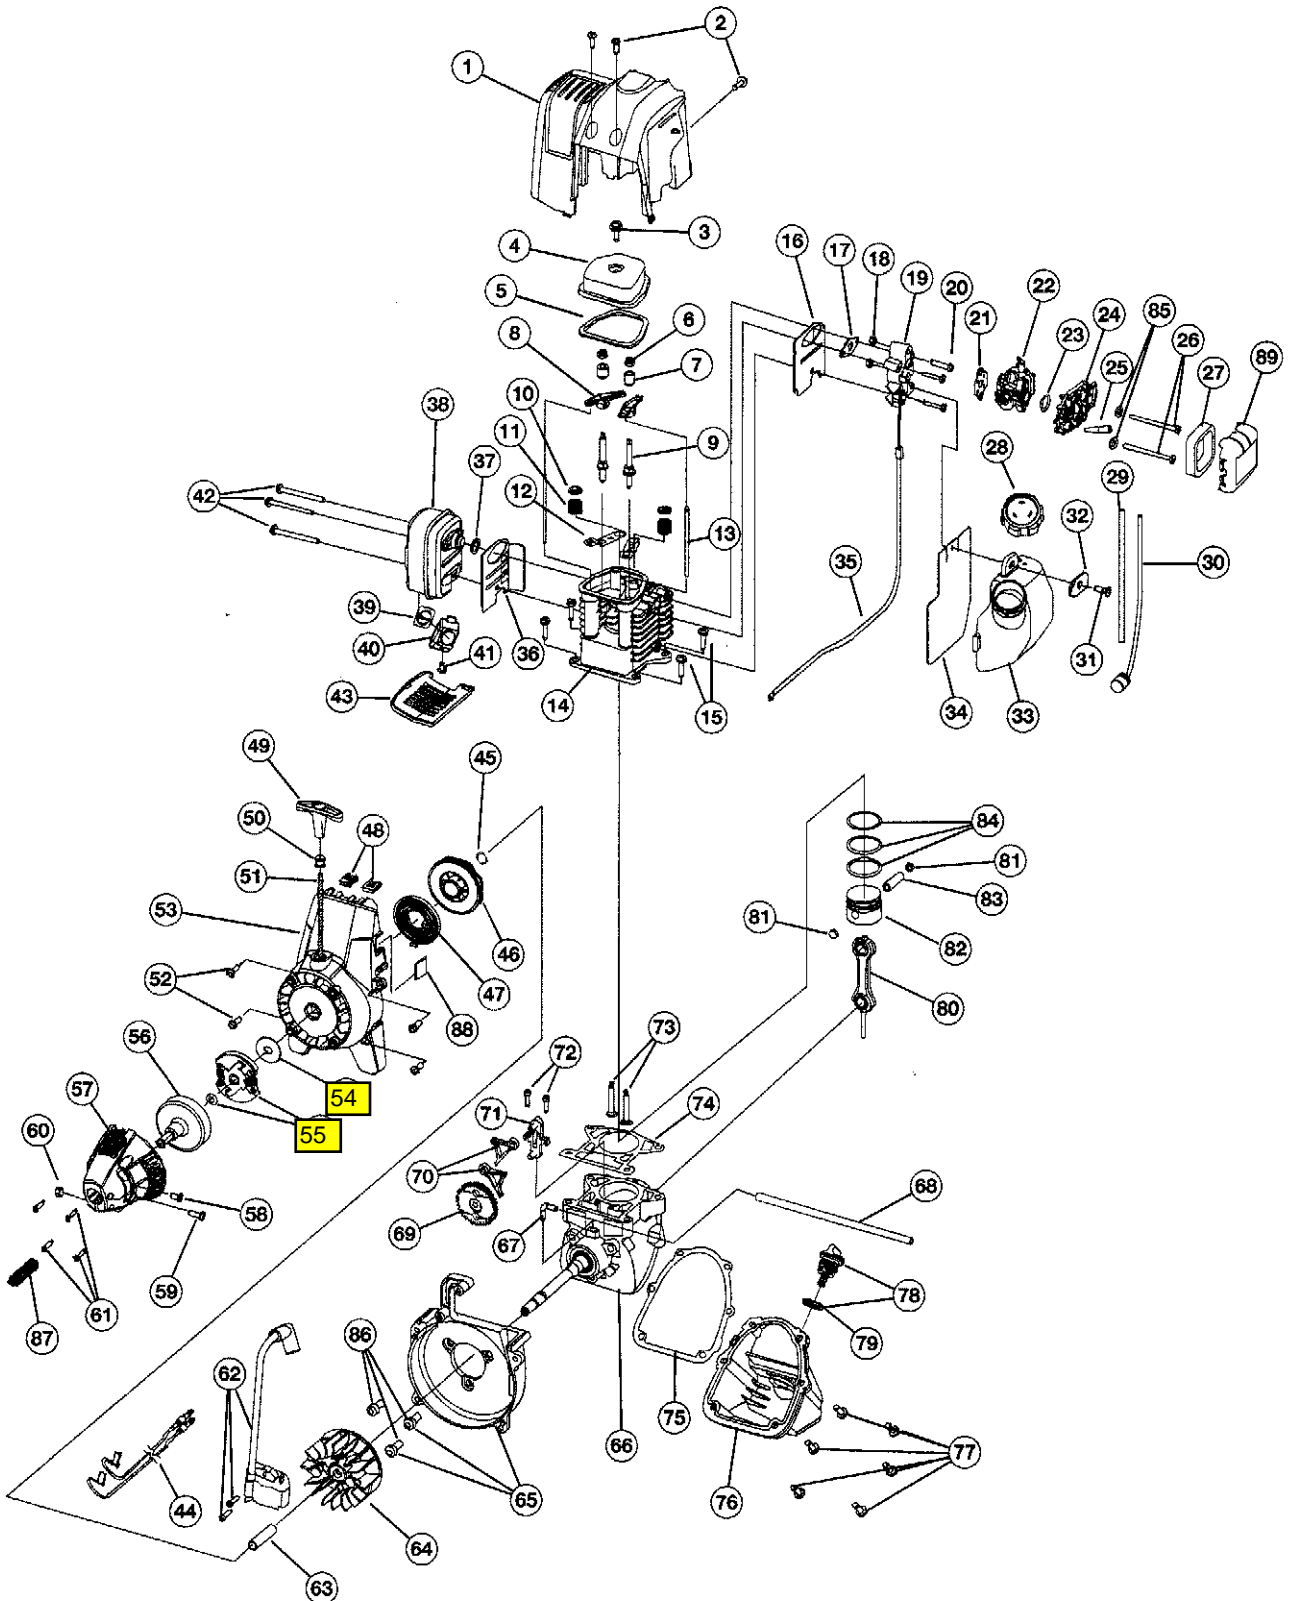

ENGINE PARTS - MODELS TB425CS

4-CYCLE GAS TRIMMER

PPN 41ADT42C063

ENGINE PARTS - MODELS TB425CS

4-CYCLE GAS TRIMMER

PPN 41ADT42C063

<u>Item</u>	<u>Part No.</u>	<u>Description</u>	<u>Item</u>	<u>Part No.</u>	<u>Description</u>
1	753-04083	Engine Cover	45	791-181247	Palnut
2	791-182339	Engine Cover Screws	46	753-1199	Recoil Pulley
3	791-181025	Valve Cover Screw	47	753-04286	Recoil Spring
4	791-182098	Valve Cover	48	791-182366	Nut Clip
5	791-182099	Valve Cover Gasket	49	791-181079	Pull Handle
6	791-182340	Rocker Adjustment Nut	50	791-611061	Rope Guide
7	791-182101	Rocker Arm Pivot	51	791-613103	Rope
8	791-182100	Rocker Arm	52	791-181020	Starter Housing Screw
9	791-182341	Rocker Arm Stud	53	753-1237	Starter Housing Assembly (includes 45-51)
10	791-182103	Valve Spring Retainer	54	791-182368	Clutch Washer
11	791-181038	Valve Spring	55	753-1238	Clutch with Spacer
12	791-182102	Push Rod Guide	56	791-153592	Clutch Drum
13	791-181033	Push Rod	57	753-1239	Clutch Cover
14	791-182745	Cylinder Assembly (includes 9 & 12)	58	791-145569	Anti-Rotation Screw
15	791-182344	Cylinder Screw	59	753-1240	Screw
16	791-182345	Intake Baffle	60	753-1241	Nut
17	791-182749	Carburetor Mount Gasket	61	791-181345	Clutch Cover Screw
18	791-181034	Nut	62	753-04298	Ignition Module with Screws
19	791-182347	Carburetor Mount (includes 18)	63	791-181065	Spacer
20	791-182348	Carburetor Mount Screw	64	753-04299	Flywheel
21	791-182732	Carburetor Gasket	65	791-182743	Shroud Assembly with Screws
22	753-04296	Carburetor with Primer	66	791-182376	Crankcase Assembly (includes 67 & 68)
23	791-181751	O-Ring, Carburetor	67	791-182375	90° Elbow
24	753-04305	Air Filter/Choke Cover Assembly (includes 27)	68	791-182379	Breather Hose
25	791-182097	Breather Tube	69	791-181015	Cam Gear
26	791-181750	Air Filter Mounting Screw	70	753-1242	Cam Follower Set
27	791-181757	Air Filter	71	791-181013	Cam Bracket
28	753-1229	Fuel Cap	72	791-181012	Cam Bracket Screw
29	791-182352	Fuel Return Line	73	791-181040	Valves, Intake and Exhaust
30	791-182353	Fuel Pick-Up Line with Filter	74	791-182374	Cylinder Gasket
32	791-181080	Screw	75	791-181018	Oil Pan Gasket
32	791-182354	Washer	76	791-182377	Oil Pan (includes 75 & 77)
33	753-1230	Fuel Tank Assembly (includes 28-30)	77	791-181020	Oil Pan Screw
34	791-182356	Fuel Tank Shield	78	753-04041	Dipstick Assembly
35	753-04297	Throttle Cable	79	791-182290	O-Ring
36	791-182358	Muffler Baffle	80	791-181009	Connecting Rod
37	791-181048	Muffler Gasket	81	791-181008	Wrist Pin Button
38	791-182359	Muffler (includes 37, 39-41)	82	753-1243	Piston
39	791-180890	Spark Arrestor Screen	83	791-181006	Wrist Pin
40	791-181045	Screen Cover	84	791-182295	Piston Ring Set
41	791-181046	Screw	85	791-182409	Washer
42	791-182361	Muffler Mounting Screw	86	791-181861	Shroud Screw
43	753-04092	Muffler Cover	87	791-612468	Compression Spring
44	791-182804	Switch Wire Assembly	88	791-182537	Grommet
			89	753-04316	Air Cleaner Cover
			*	791-180852B	Spark Plug
			*	753-1245	Short Block Assembly (includes 3-14, 65-84)
			*	791-180142	Starter Pawl Repair Kit
			*	791-182156	Carburetor Repair Kit
			*	753-1248	Gasket Diaphragm Repair Kit
			*		Parts not shown