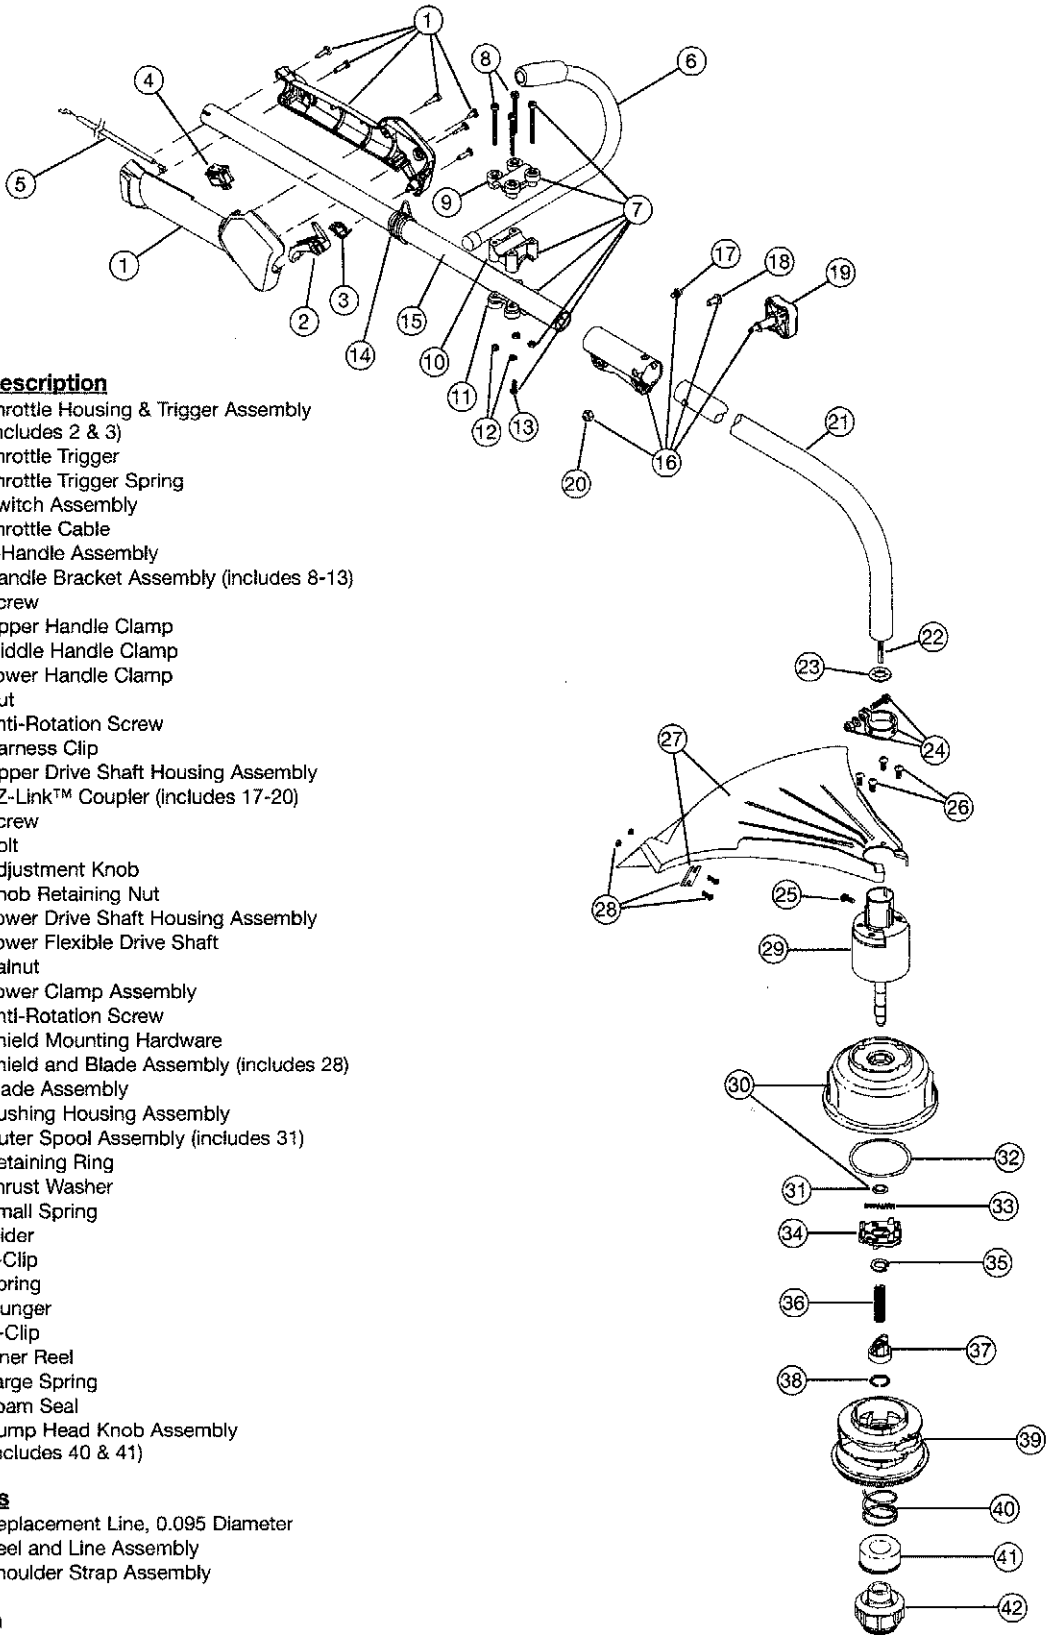

BOOM AND TRIMMER PARTS - MODEL TB425CS

4-CYCLE GAS TRIMMER

PPN 41ADT42C063

Item	Part No.	Description
1	753-04234	Throttle Housing & Trigger Assembly (includes 2 & 3)
2	753-04119	Throttle Trigger
3	791-182690	Throttle Trigger Spring
4	791-182405	Switch Assembly
5	753-04297	Throttle Cable
6	791-180687	J-Handle Assembly
7	791-683295	Handle Bracket Assembly (includes 8-13)
8	791-181811	Screw
9	791-181812	Upper Handle Clamp
10	791-181813	Middle Handle Clamp
11	791-181814	Lower Handle Clamp
12	791-181815	Nut
13	791-145569	Anti-Rotation Screw
14	791-610327	Harness Clip
15	753-1247	Upper Drive Shaft Housing Assembly
16	753-1190	EZ-Link™ Coupler (includes 17-20)
17	791-182057	Screw
18	791-181617	Bolt
19	791-181981	Adjustment Knob
20	791-181886	Knob Retaining Nut
21	753-04304	Lower Drive Shaft Housing Assembly
22	791-181852	Lower Flexible Drive Shaft
23	791-181560	Palnut
24	791-153597	Lower Clamp Assembly
25	791-145569	Anti-Rotation Screw
26	791-180531	Shield Mounting Hardware
27	791-181659	Shield and Blade Assembly (includes 28)
28	791-181823	Blade Assembly
29	791-181857	Bushing Housing Assembly
30	791-181457	Outer Spool Assembly (includes 31)
31	791-181458	Retaining Ring
32	791-181561	Thrust Washer
33	791-181459	Small Spring
34	791-181461	Slider
35	791-181532	E-Clip
36	791-181531	Spring
37	791-181462	Plunger
38	791-181463	C-Clip
39	791-181464	Inner Reel
40	791-181465	Large Spring
41	791-181467	Foam Seal
42	791-181468	Bump Head Knob Assembly (includes 40 & 41)