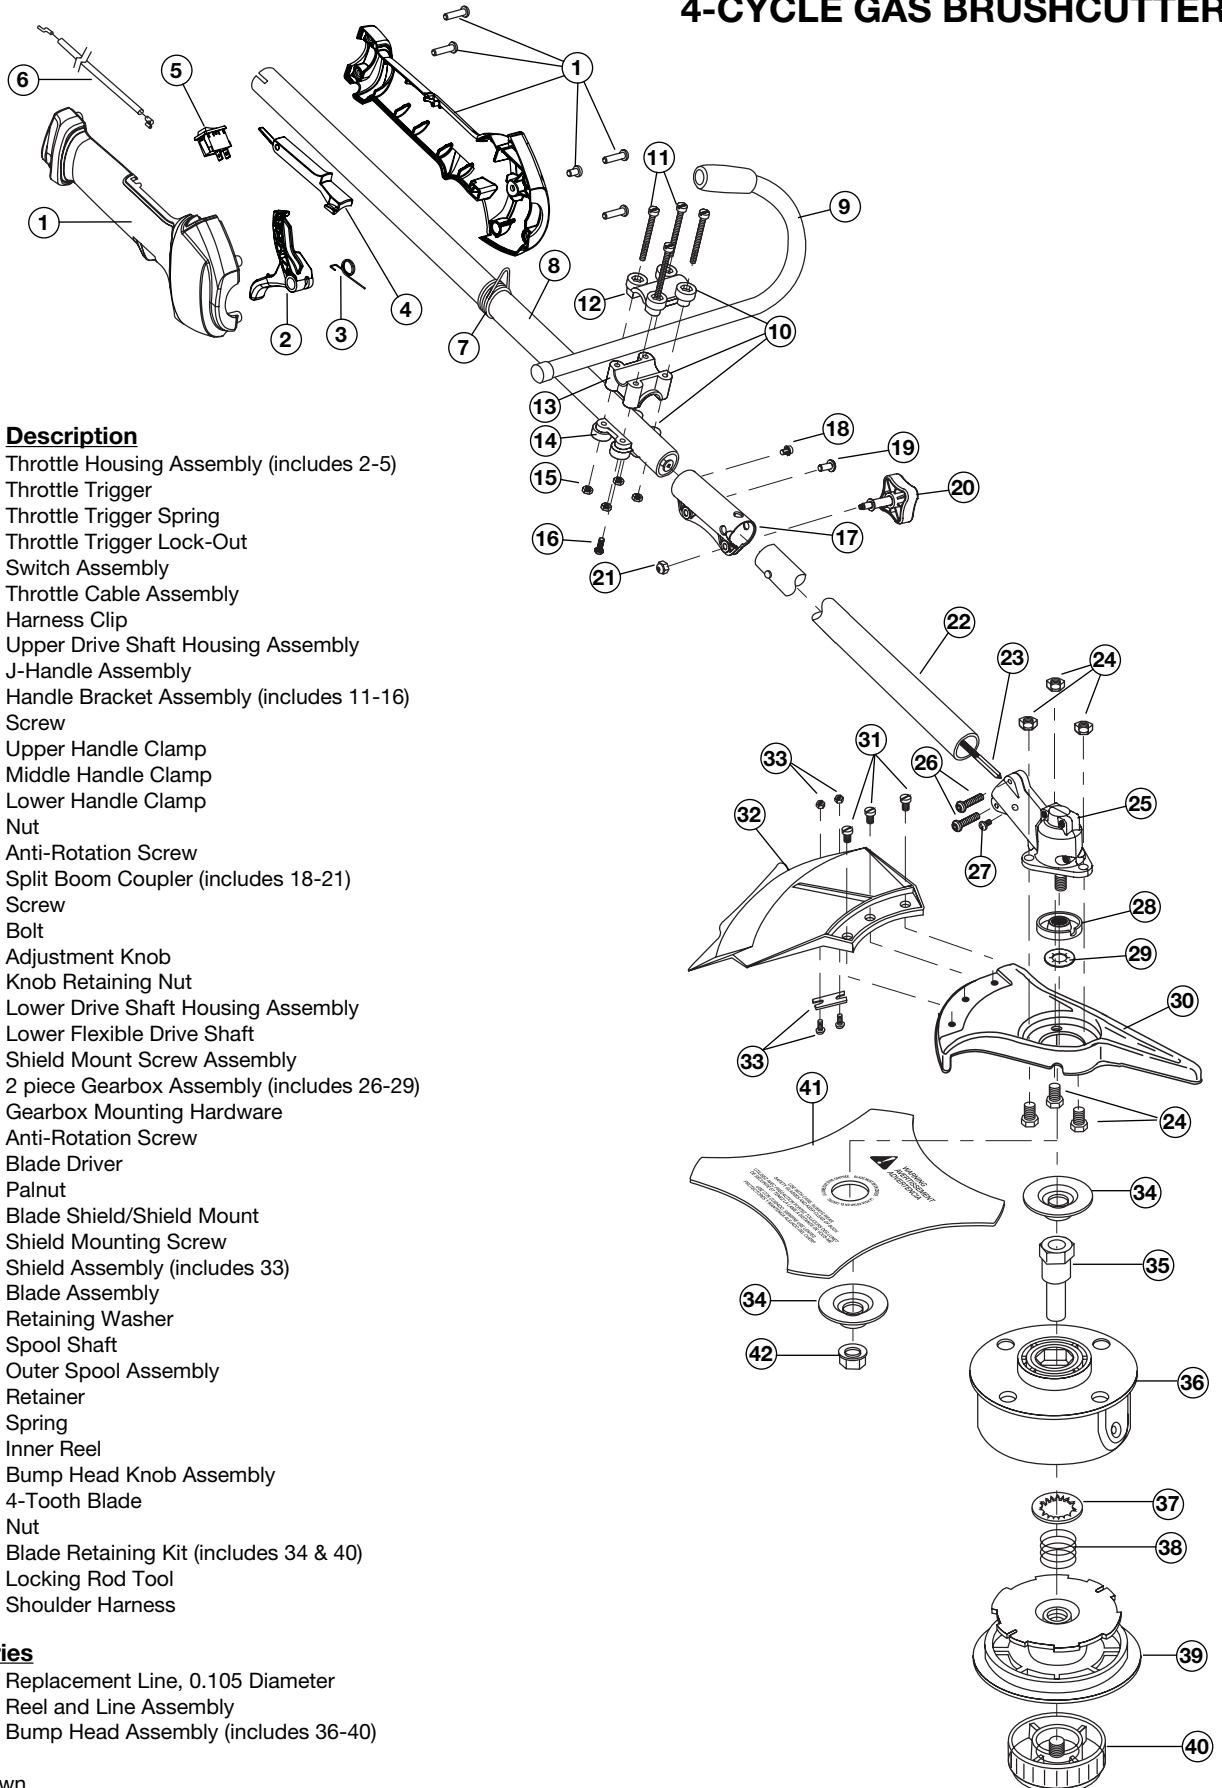

PARTS LIST

**REPLACEMENT PARTS - MODEL TB590BC
4-CYCLE GAS BRUSHCUTTER**

Item	Part No.	Description
1	753-05192	Throttle Housing Assembly (includes 2-5)
2	753-04991	Throttle Trigger
3	753-05007	Throttle Trigger Spring
4	753-05171	Throttle Trigger Lock-Out
5	791-182405	Switch Assembly
6	753-05270	Throttle Cable Assembly
7	791-610327	Harness Clip
8	753-04236	Upper Drive Shaft Housing Assembly
9	791-181099	J-Handle Assembly
10	791-683295	Handle Bracket Assembly (includes 11-16)
11	791-181811	Screw
12	791-181812	Upper Handle Clamp
13	791-181813	Middle Handle Clamp
14	791-181814	Lower Handle Clamp
15	791-181815	Nut
16	791-145569	Anti-Rotation Screw
17	753-1190	Split Boom Coupler (includes 18-21)
18	791-182057	Screw
19	791-181617	Bolt
20	791-181981	Adjustment Knob
21	753-04386	Knob Retaining Nut
22	753-04504	Lower Drive Shaft Housing Assembly
23	791-181570	Lower Flexible Drive Shaft
24	791-182200	Shield Mount Screw Assembly
25	791-182193	2 piece Gearbox Assembly (includes 26-29)
26	791-182195	Gearbox Mounting Hardware
27	791-145569	Anti-Rotation Screw
28	791-182196	Blade Driver
29	753-04348	Palnut
30	791-147492	Blade Shield/Shield Mount
31	791-683304	Shield Mounting Screw
32	753-1191	Shield Assembly (includes 33)
33	791-682061	Blade Assembly
34	791-147490	Retaining Washer
35	791-612483	Spool Shaft
36	791-683301	Outer Spool Assembly
37	791-612026	Retainer
38	791-610636B	Spring
39	791-147495	Inner Reel
40	791-180814B	Bump Head Knob Assembly
41	791-145873B	4-Tooth Blade
42	791-181699	Nut
*	791-180014B	Blade Retaining Kit (includes 34 & 40)
*	791-613226	Locking Rod Tool
*	791-682075B	Shoulder Harness