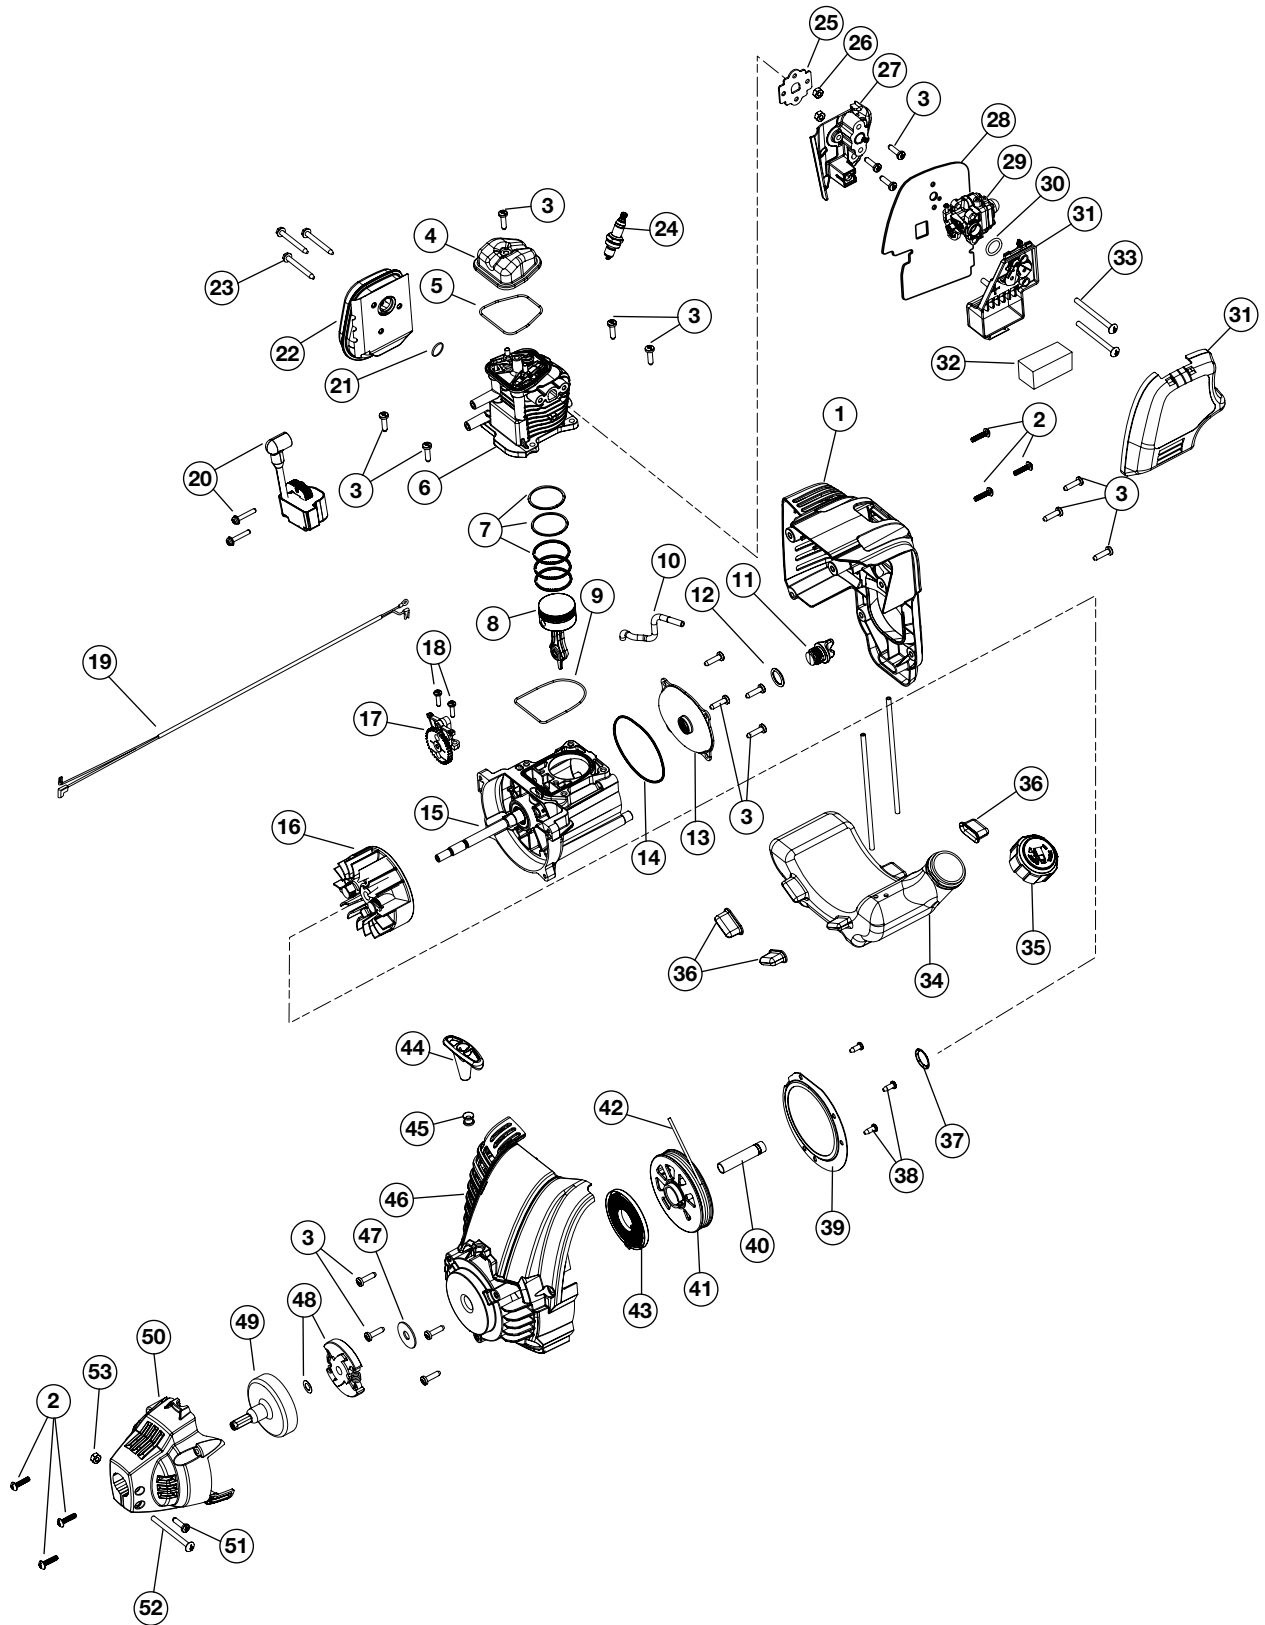

PARTS LIST

REPLACEMENT PARTS - MODEL TB590BC
4-CYCLE GAS BRUSHCUTTER

PARTS LIST

**REPLACEMENT PARTS - MODEL TB590BC
4-CYCLE GAS BRUSHCUTTER**

Item	Part No.	Description	Item	Part No.	Description
1	753-05206	Engine Cover Assembly (includes 2 & 3)	30	791-181751	O-Ring
2	753-04595	Cover Screw	31	753-05252	Air Cleaner Cover Assembly (includes 32)
3	753-05377	Screw	32	753-05254	Air Filter
4	753-05209	Rocker Cover	33	753-05253	Screw
5	753-05210	Rocker Cover O-Ring	34	753-05256	Fuel Tank Assembly w/Fuel Lines (includes 35)
6	753-05228	Cylinder Assembly (includes 3, 5 & 9)	35	753-1229	Fuel Cap
7	753-05229	Piston Ring Assembly	36	753-05259	Fuel Tank Pads
8	753-05230	Piston Assembly (includes 7)	37	753-05260	Push Nut
9	753-05232	Cylinder O-Ring	38	753-1202	Pressure Plate Screw
10	791-182379	Breather Hose	39	753-05074	Pressure Plate (includes 38)
11	753-05236	Oil Plug (includes 12)	40	753-05078	Spacer
12	791-182290	Oil Plug O-Ring	41	753-05435	Starter Assembly (includes 42)
13	753-05237	Crankcase Cover	42	791-613103	Rope
14	753-05238	Crankcase Cover O-ring	43	753-04286	Recoil Spring
15	753-05239	Crankcase Assembly (includes 9, 10, 14 & 16)	44	791-181079	Handle
16	753-05240	Flywheel Assembly	45	791-611061	Rope Guide
17	753-05241	Cam Bracket Assembly (includes 18)	46	753-05262	Starter Housing Assembly (includes 3 & 37-45)
18	753-05242	Cam Bracket Screw	47	791-182396	Washer
19	753-05264	Lead Wires	48	753-1238	Clutch & Clutch Washer
20	753-05243	Module Assembly	49	791-153592	Clutch Drum
21	753-05244	Muffler Gasket	50	753-05263	Clutch Cover
22	753-05245	Muffler Assembly (includes 21 & 23)	51	791-182519	Anti-Rotation Screw
23	753-05246	Muffler Screw	52	753-04003	Clamp Screw
24	753-05255	Spark Plug	53	791-180217	Nut
25	753-05247	Insulator Gasket	*	753-05297	Spark Arrestor Assembly
26	753-05248	Nut	*	753-05265	Shortblock Assembly (includes 3-12, 14, 15, 17 & 24)
27	753-05249	Insulator (includes 28)			
28	753-05366	Carburetor Gasket			
29	753-05251	Carburetor w/Primer			