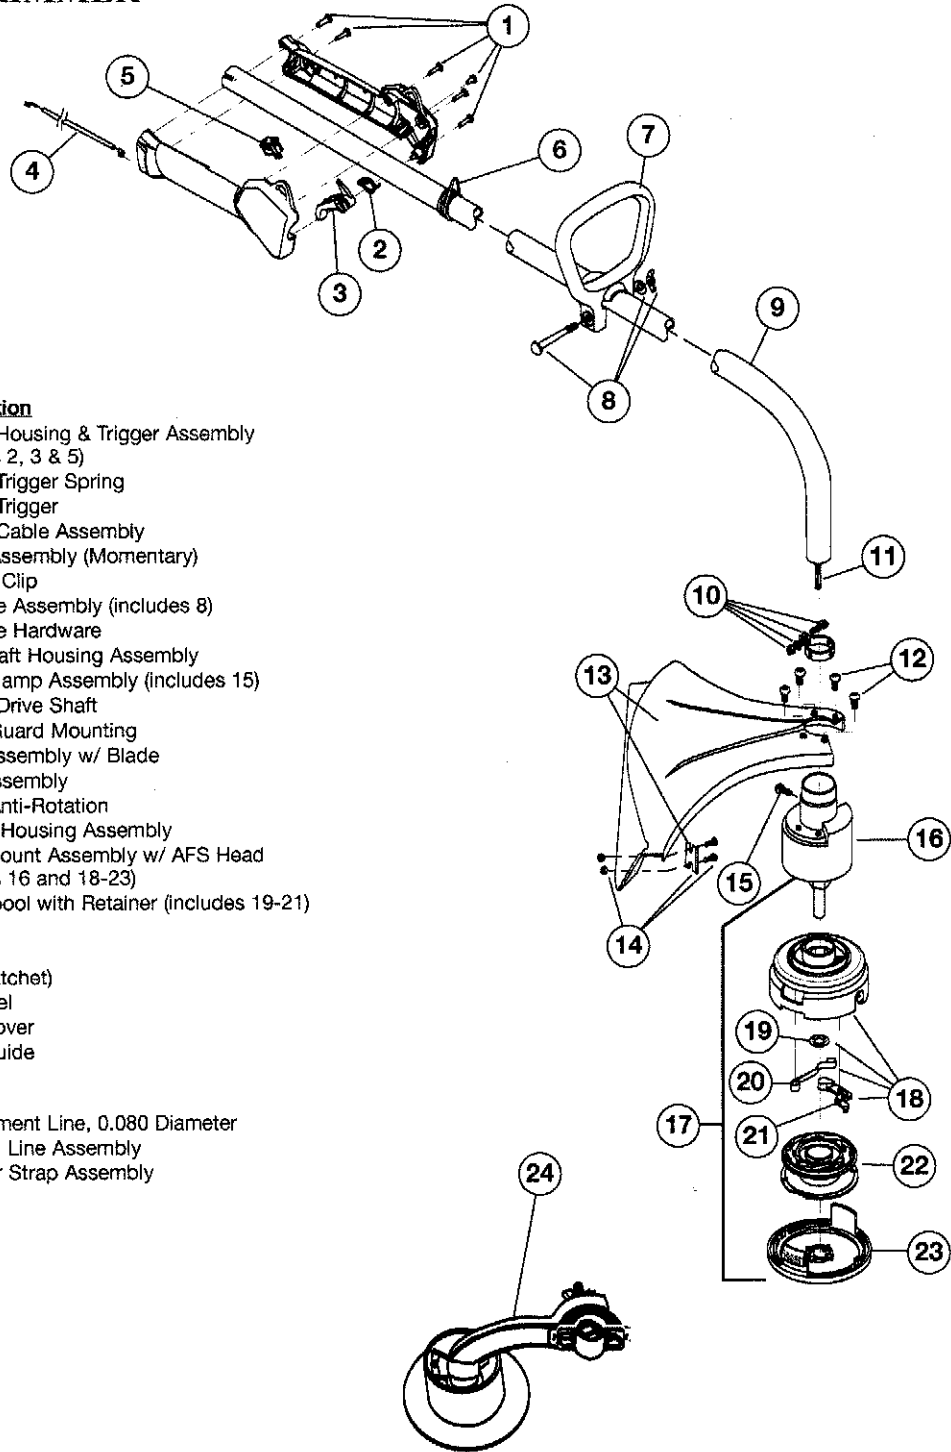

BOOM AND TRIMMER PARTS - MODEL YM1000

2-CYCLE GAS TRIMMER

PPN 41ADY10G401

BOOM w/D-HANDLE

Item	Part No.	Description
1	791-00057	Throttle Housing & Trigger Assembly (includes 2, 3 & 5)
2	791-182690	Throttle Trigger Spring
3	791-00058	Throttle Trigger
4	791-182068	Throttle Cable Assembly
5	791-182405	Switch Assembly (Momentary)
6	791-610327	Harness Clip
7	791-153064	D-Handle Assembly (includes 8)
8	791-181587	D-Handle Hardware
9	753-1162	Drive Shaft Housing Assembly
10	791-153597	Lower Clamp Assembly (includes 15)
11	791-182839	Flexible Drive Shaft
12	791-181858	Screw, Guard Mounting
13	791-180341	Guard Assembly w/ Blade
14	791-180553	Blade Assembly
15	791-182519	Screw, Anti-Rotation
16	791-153312	Bushing Housing Assembly
17	791-182840	Guard Mount Assembly w/ AFS Head (includes 16 and 18-23)
18	791-182841	Outer Spool with Retainer (includes 19-21)
19	791-181560	Retainer
20	791-182842	Spring
21	791-182843	Pawl (Ratchet)
22	791-182844	Inner Reel
23	791-182845	Spool Cover
24	791-10623	Edger Guide

Optional Accessories

- 791-610375 Replacement Line, 0.080 Diameter
- 791-00052 Reel and Line Assembly
- 791-682075B Shoulder Strap Assembly

* Items Not Shown