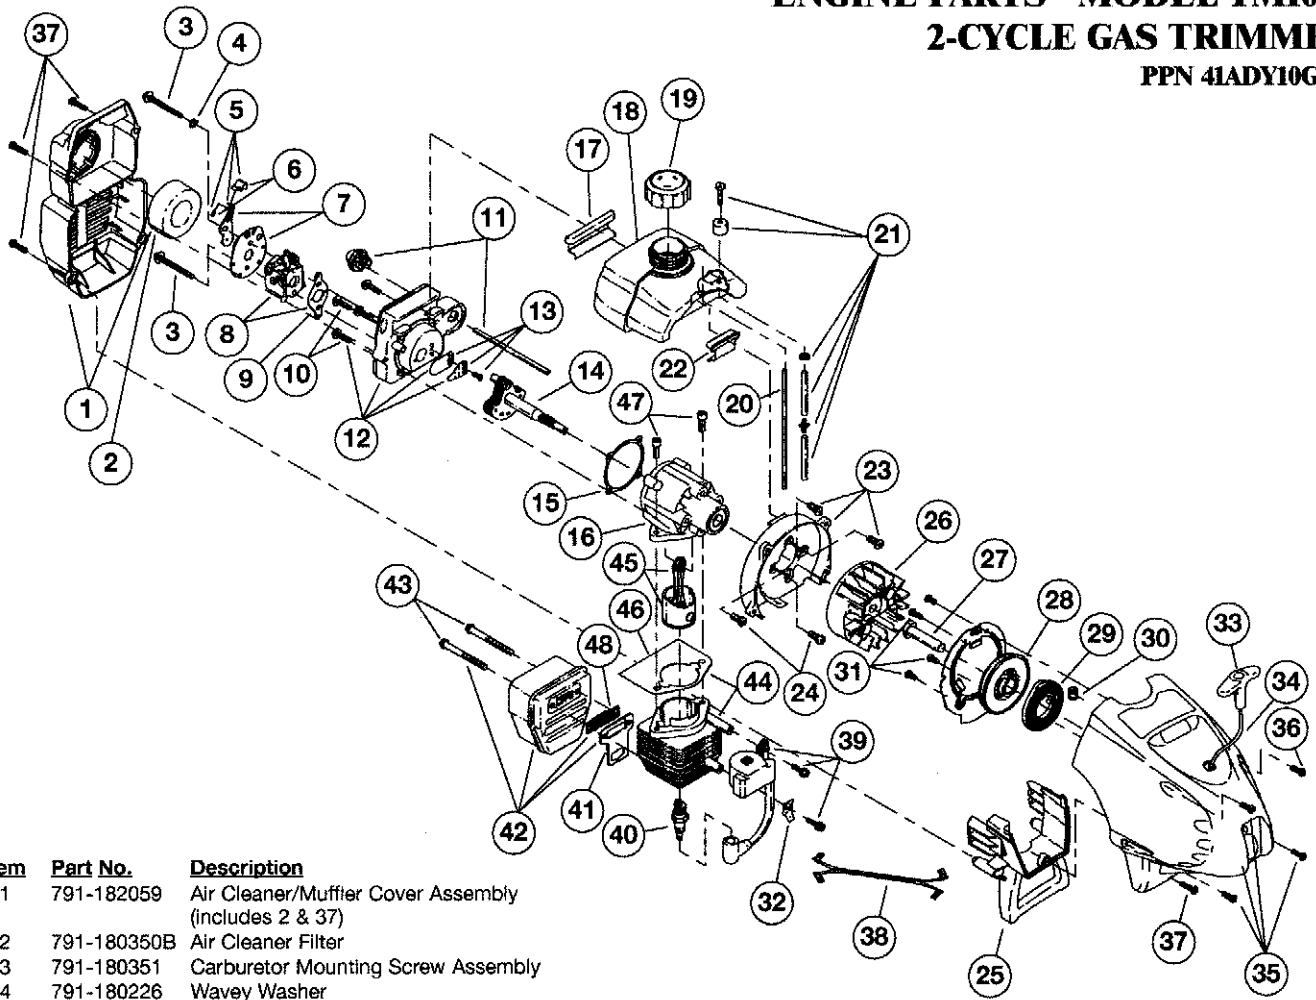

ENGINE PARTS - MODEL YM1000

2-CYCLE GAS TRIMMER

PPN 4LADY10G401

Item	Part No.	Description
1	791-182059	Air Cleaner/Muffler Cover Assembly (includes 2 & 37)
2	791-180350B	Air Cleaner Filter
3	791-180351	Carburetor Mounting Screw Assembly
4	791-180226	Wavey Washer
5	753-1182	Choke Lever Assembly (includes 6)
6	753-1183	Choke Knob and Screw
7	753-1184	Choke Lever and Plate (includes 5)
8	791-182875	Carburetor Assembly (includes 9 & 21)
9	791-610675	Carburetor Gasket
10	791-181860	Carb Mount Screw
11	753-1185	Primer and Hose Assembly
12	791-182063	Carb Mount Assembly (includes 10 & 15)
13	791-684451	Reed Assembly
14	791-181866	Power Shaft Assembly
15	791-612115	Rear Cover Gasket
16	791-181865	Crankcase Service Assembly (includes 10, 14 & 24)
17	791-612134	Rear Mounting Pad
18	753-04311	Fuel Tank Assembly (includes 19-21)
19	753-1187	Fuel Cap Assembly
20	791-181168	Fuel Return Line
21	791-682039	Fuel Line Assembly
22	791-145308	Front Mounting Pad
23	791-153520	Shroud Assembly
24	791-181861	Shroud Screw
25	791-182064	Shroud Extension and Stand
26	791-182736	Flywheel Assembly
27	791-610303	Nut, Square Drive
28	753-04232	Recoil Pulley Assembly
29	791-613102	Recoil Spring
30	791-611061	Rope Guide
31	791-182926	Pulley Retainer Assembly (includes 30)
32	791-611063	Ground Tab