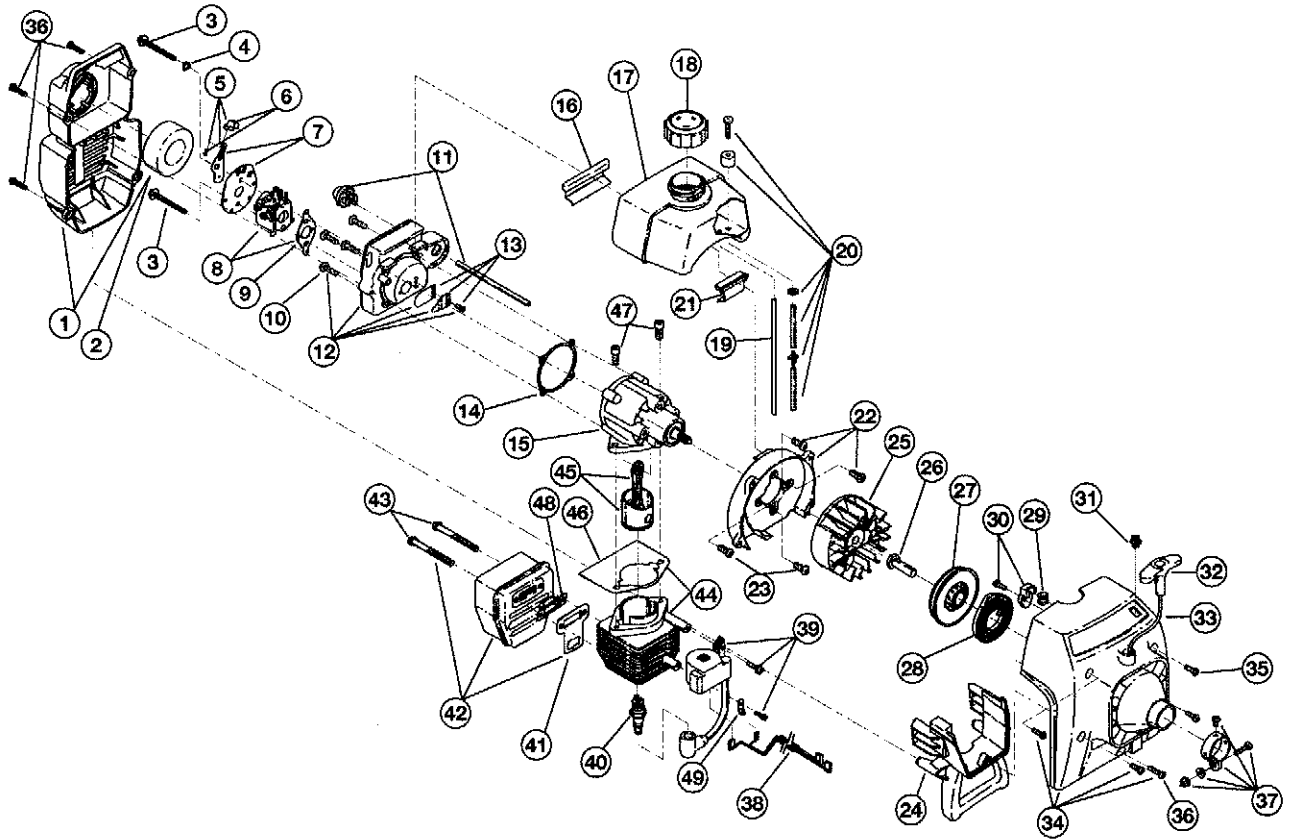

ENGINE PARTS - MODEL YM300
2-CYCLE GAS TRIMMER
PPN 41ADY30G401

Item	Part No.	Description	Item	Part No.	Description
1	791-182059	Air Cleaner/Muffler Cover Assembly (includes 2 & 36)	30	791-181441	Pulley Retainer Assembly
2	791-180350	Air Cleaner Filter	31	753-04241	Switch Assembly (includes 38)
3	791-180351	Carburetor Mounting Screw Assembly	32	791-181079	Pull Handle
4	791-180226	Wavey Washer	33	791-613103	Rope
5	753-1182	Choke Lever Assembly (includes 6)	34	753-04244	Starter Housing Assembly (includes 27-33, 35, 36 & 38)
6	753-1183	Choke Knob and Screw	35	791-181862	Housing Screw
7	753-1184	Choke Lever and Plate (includes 5 & 6)	36	791-181345	Cover Screw
8	753-04144	Carburetor Assembly (includes 9 & 20)	37	791-153597	Upper Clamp Assembly
9	791-610675	Carburetor Gasket	38	753-04242	Wire Lead
10	791-181860	Carb Mount Screw	39	753-04245	Module Assembly (includes 49)
11	753-1185	Primer and Hose Assembly	40	791-610311	Spark Plug
12	753-1196	Carb Mount Assembly (includes 10, 13 & 14)	41	753-04159	Exhaust Gasket
13	791-684451	Reed Assembly	42	791-182066	Muffler Assembly (includes 41, 43 & 48)
14	753-1208	Carburetor Mount Gasket	43	791-147575	Muffler Mounting Bolt Assembly
15	791-181865	Crank Case Service Assembly (includes 10 & 23)	44	753-1206	Cylinder Assembly (includes 46 & 47)
16	791-612134	Rear Mounting Pad	45	753-1207	Piston and Rod Assembly
17	791-181152	Fuel Tank Assembly (includes 18-20)	46	753-1197	Cylinder Gasket
18	753-1187	Fuel Cap Assembly	47	791-182723	Cylinder Bolt
19	791-181168	Fuel Return Line	48	791-182747	Spark Arrestor
20	791-682039	Fuel Line Assembly	49	791-611063	Ground Tab
21	791-145308	Front Mounting Pad	*	753-04134	Engine Gasket Kit
22	791-153520	Shroud Assembly (includes 23)	*	791-180602	O.E.M. Carburetor Repair Kit (Walbro)
23	791-181861	Shroud Screw	*	791-181069	Gasket Diaphragm Repair Kit (Walbro)
24	791-182064	Shroud Extension & Stand (includes 36)	*	753-1209	Piston Ring
25	791-182736	Flywheel Assembly	*	753-04173	Short Block Assembly (includes 10, 15, 23, 40, 44-47)
26	791-610303	Square Nut Drive			
27	753-04232	Recoil Pulley Assembly			
28	791-613102	Recoil Spring			
29	791-611061	Rope Guide			
			*	Items Not Shown