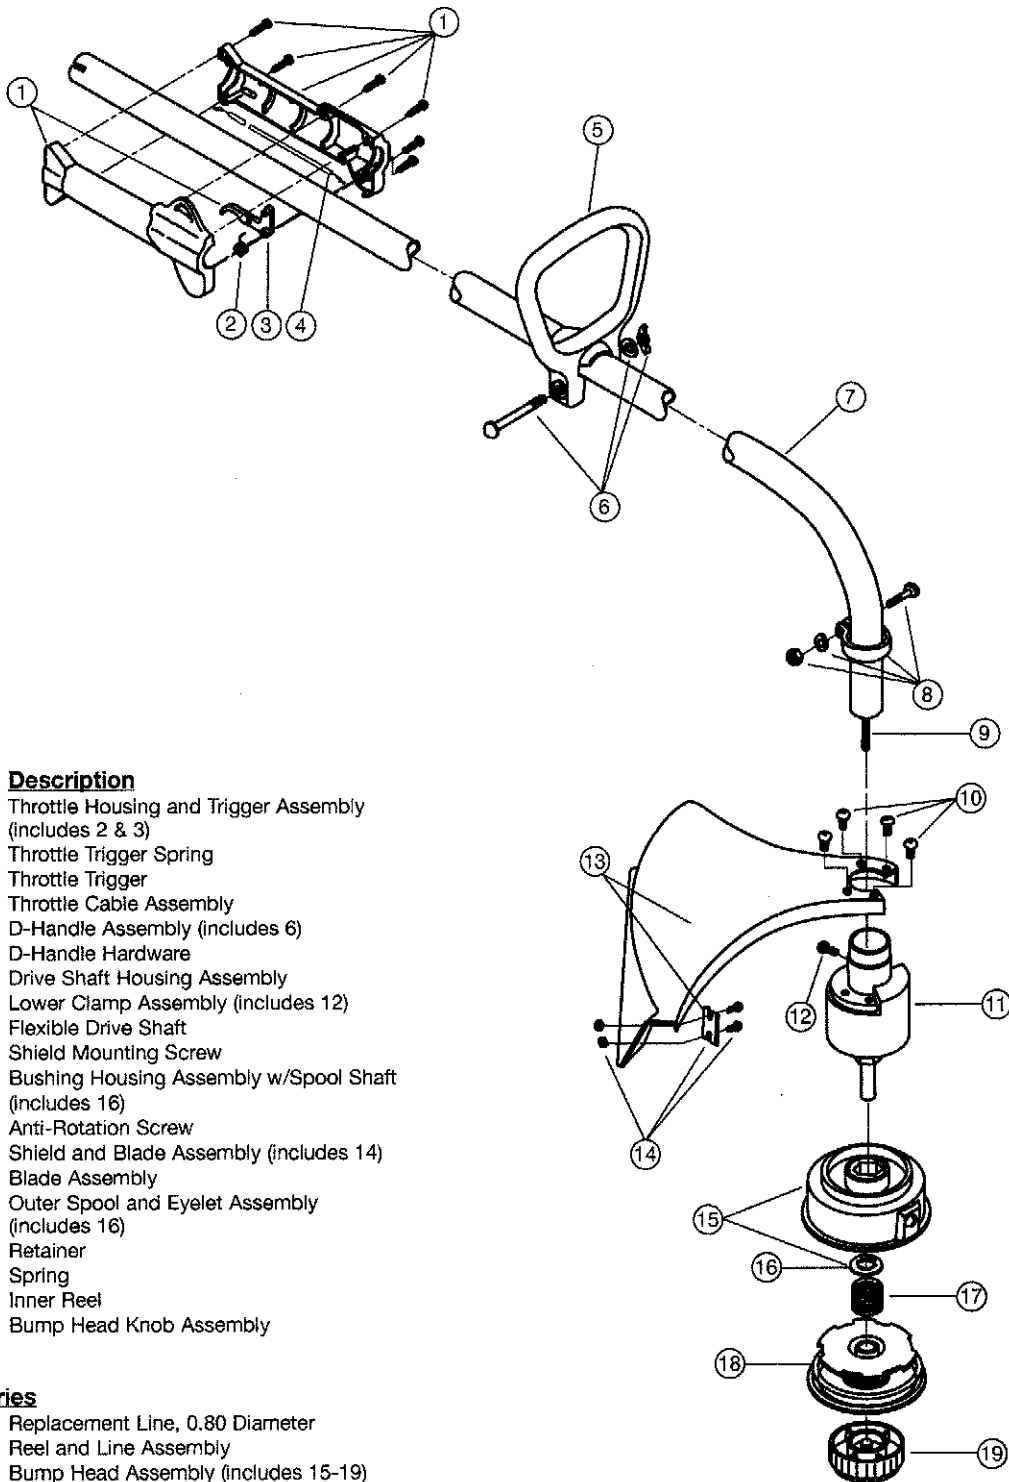

BOOM AND TRIMMER PARTS - MODEL YM300

2-CYCLE GAS TRIMMER

PPN 41ADY30G401

Item	Part No.	Description
1	791-182093	Throttle Housing and Trigger Assembly (includes 2 & 3)
2	791-610314	Throttle Trigger Spring
3	791-181556	Throttle Trigger
4	791-182068	Throttle Cable Assembly
5	791-153064	D-Handle Assembly (includes 6)
6	791-153317	D-Handle Hardware
7	791-181893	Drive Shaft Housing Assembly
8	791-153597	Lower Clamp Assembly (includes 12)
9	753-04280	Flexible Drive Shaft
10	791-180531	Shield Mounting Screw
11	791-181784	Bushing Housing Assembly w/Spool Shaft (includes 16)
12	791-145569	Anti-Rotation Screw
13	791-181659	Shield and Blade Assembly (includes 14)
14	791-181823	Blade Assembly
15	791-153619	Outer Spool and Eyelet Assembly (includes 16)
16	791-610660	Retainer
17	791-610317B	Spring
18	791-610318	Inner Reel
19	791-153066B	Bump Head Knob Assembly