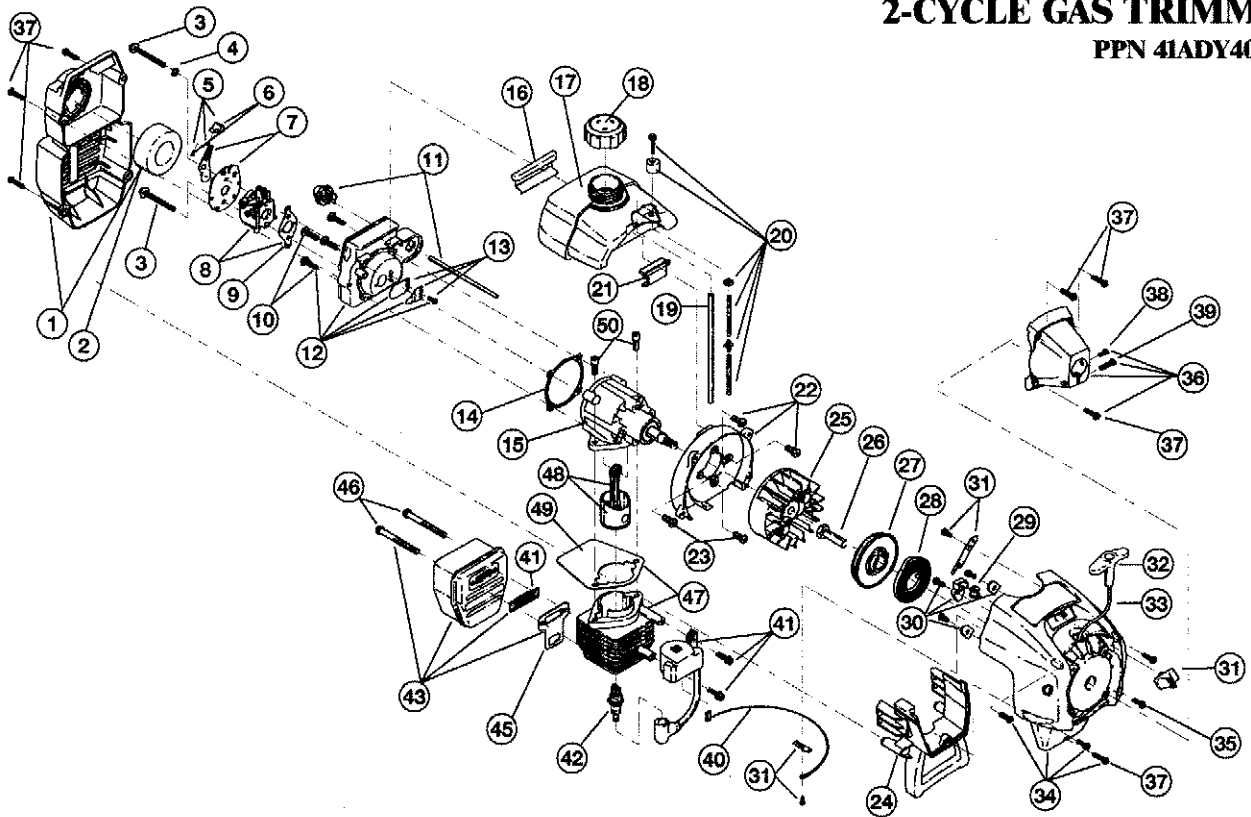

ENGINE PARTS - MODEL YM400

2-CYCLE GAS TRIMMER

PPN 4IADY40G401

<u>Item</u>	<u>Part No.</u>	<u>Description</u>	<u>Item</u>	<u>Part No.</u>	<u>Description</u>
1	791-182059	Air Cleaner/Muffler Cover Assembly (Includes 2 & 37)	33	791-613103	Rope
2	791-180350	Air Cleaner Filter	34	753-04293	Starter Housing Assembly (includes 27-33 & 40)
3	791-180351	Carburetor Mounting Screw Assembly	35	791-181862	Housing Screw
4	791-180226	Wavey Washer	36	791-182797	Clutch Cover Assembly (includes 37-39)
5	753-1182	Choke Lever Assembly (includes 6)	37	791-181501	Cover Screws
6	753-1183	Choke Knob and Screw	38	791-182519	Anti-Rotation Screw
7	753-1184	Choke Lever and Plate (includes 5)	39	791-181345	Clamping Screw
8	753-04144	Carburetor Assembly (includes 9)	40	791-180036	Wire Lead
9	791-610675	Carburetor Gasket	41	753-04125	Module Assembly
10	791-181860	Carb Mount Screw	42	791-610311	Spark Plug
11	753-1185	Primer and Hose Assembly	43	791-182066	Muffler Assembly (includes 44-46)
12	753-1196	Carb Mount Assembly (includes 10)	44	753-1206	Spark Arrestor Screen
13	791-684451	Reed Assembly	45	753-04159	Exhaust Gasket
14	753-1208	Carburetor Mount Gasket	46	791-147575	Muffler Mounting Bolt Assembly
15	753-04272	Crank Case Service Assembly (includes 10 & 22)	47	753-1206	Cylinder Assembly (includes 49)
16	791-612134	Rear Mounting Pad	48	753-1207	Piston and Rod Assembly
17	753-1186	Fuel Tank Assembly (includes 18-20)	49	753-1197	Cylinder Gasket
18	753-1187	Fuel Cap Assembly	50	791-182723	Cylinder Bolt
19	791-181168	Fuel Return Line	*	753-04134	Engine Gasket Kit
20	791-682039	Fuel Line Assembly	*	791-180602	O.E.M. Carburetor Repair Kit (Walbro)
21	791-145308	Front Mounting Pad	*	791-181873	Gasket Diaphragm Repair Kit (Walbro)
22	791-153520	Shroud Assembly	*	753-1209	Piston Ring
23	791-181861	Shroud Screw	*	753-04173	Short Block Assembly (includes 10, 15, 23, 42, 46-50)
24	791-182064	Shroud Extension and Stand	*	791-181501	Starter Housing Screw Set
25	791-181867	Flywheel Assembly	*	791-610309	Crankcase Seal
26	791-610303	Spacer			
27	753-04232	Recoil Pulley Assembly			
28	791-613102	Recoil Spring			
29	791-611061	Rope Guide			
30	791-181441	Pulley Retainer Assembly			
31	791-182618	Switch Assembly (includes 40)			
32	791-181079	Pull Handle			
			*	Items Not Shown