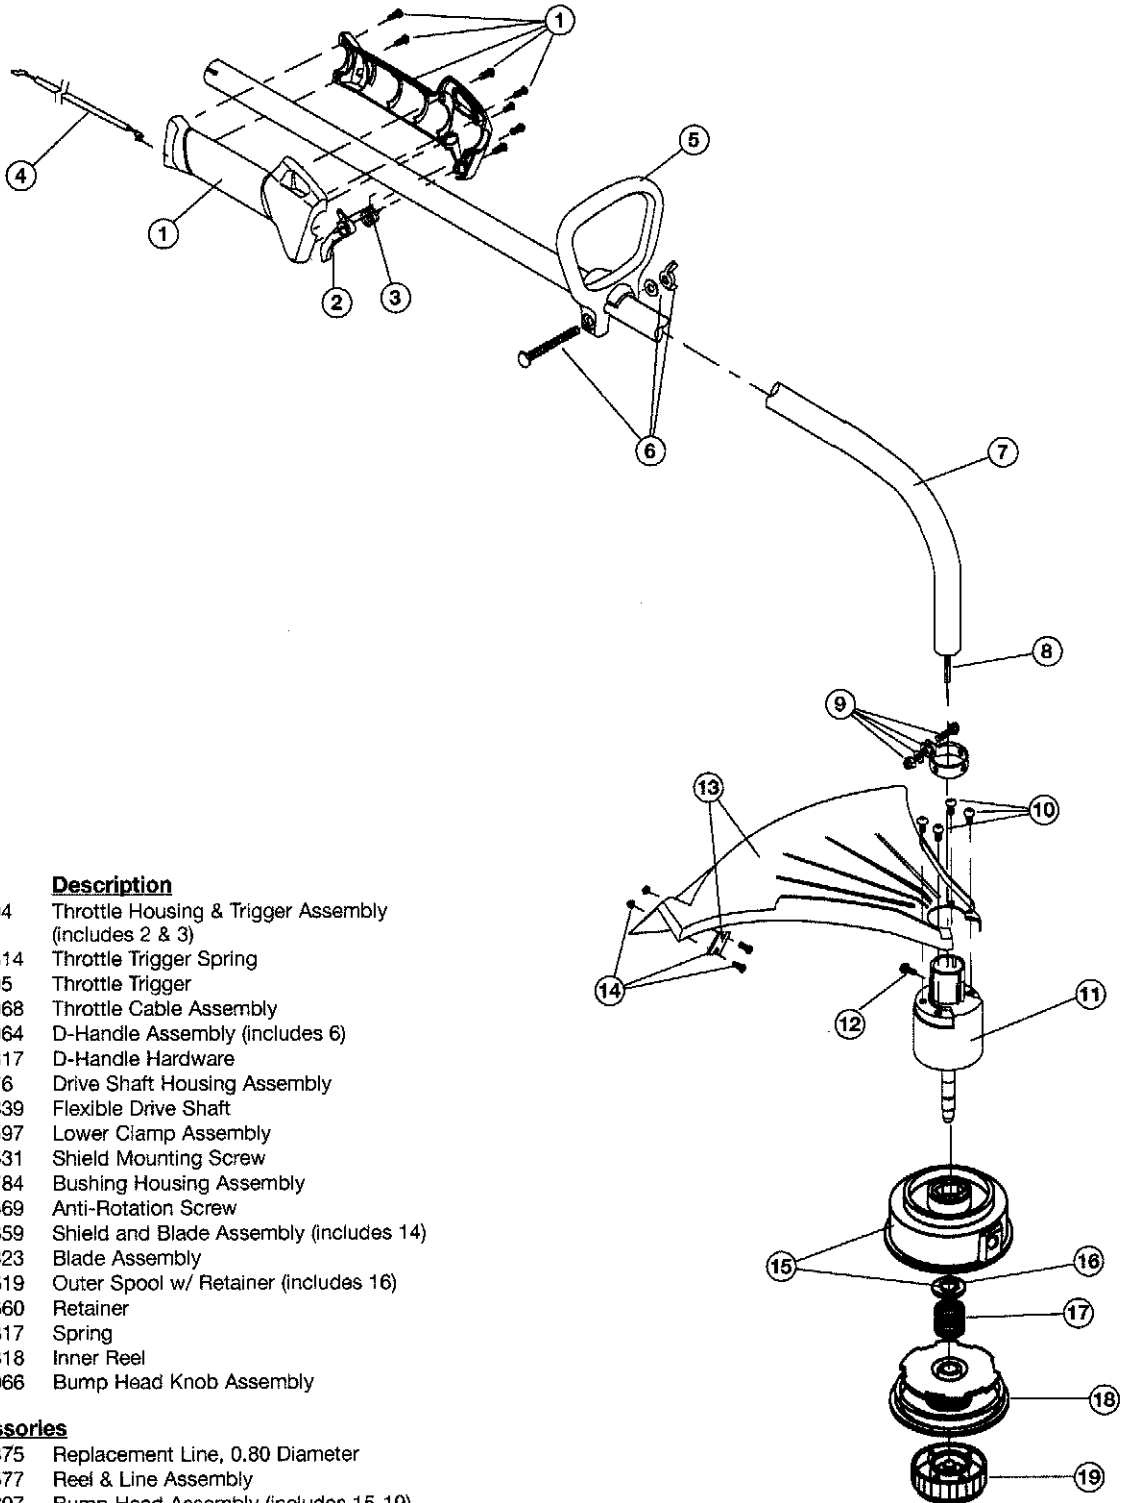

BOOM AND TRIMMER PARTS - MODEL YM400

2-CYCLE GAS TRIMMER

PPN 41ADY40G401

| Item | Part No. | Description |
|------|------------|--|
| 1 | 753-04294 | Throttle Housing & Trigger Assembly (includes 2 & 3) |
| 2 | 791-610314 | Throttle Trigger Spring |
| 3 | 753-04295 | Throttle Trigger |
| 4 | 791-182068 | Throttle Cable Assembly |
| 5 | 791-153064 | D-Handle Assembly (includes 6) |
| 6 | 791-153317 | D-Handle Hardware |
| 7 | 753-04276 | Drive Shaft Housing Assembly |
| 8 | 791-182839 | Flexible Drive Shaft |
| 9 | 791-153597 | Lower Clamp Assembly |
| 10 | 791-180531 | Shield Mounting Screw |
| 11 | 791-181784 | Bushing Housing Assembly |
| 12 | 791-145569 | Anti-Rotation Screw |
| 13 | 791-181659 | Shield and Blade Assembly (includes 14) |
| 14 | 791-181823 | Blade Assembly |
| 15 | 791-153619 | Outer Spool w/ Retainer (includes 16) |
| 16 | 791-610660 | Retainer |
| 17 | 791-610317 | Spring |
| 18 | 791-610318 | Inner Reel |
| 19 | 791-153066 | Bump Head Knob Assembly |