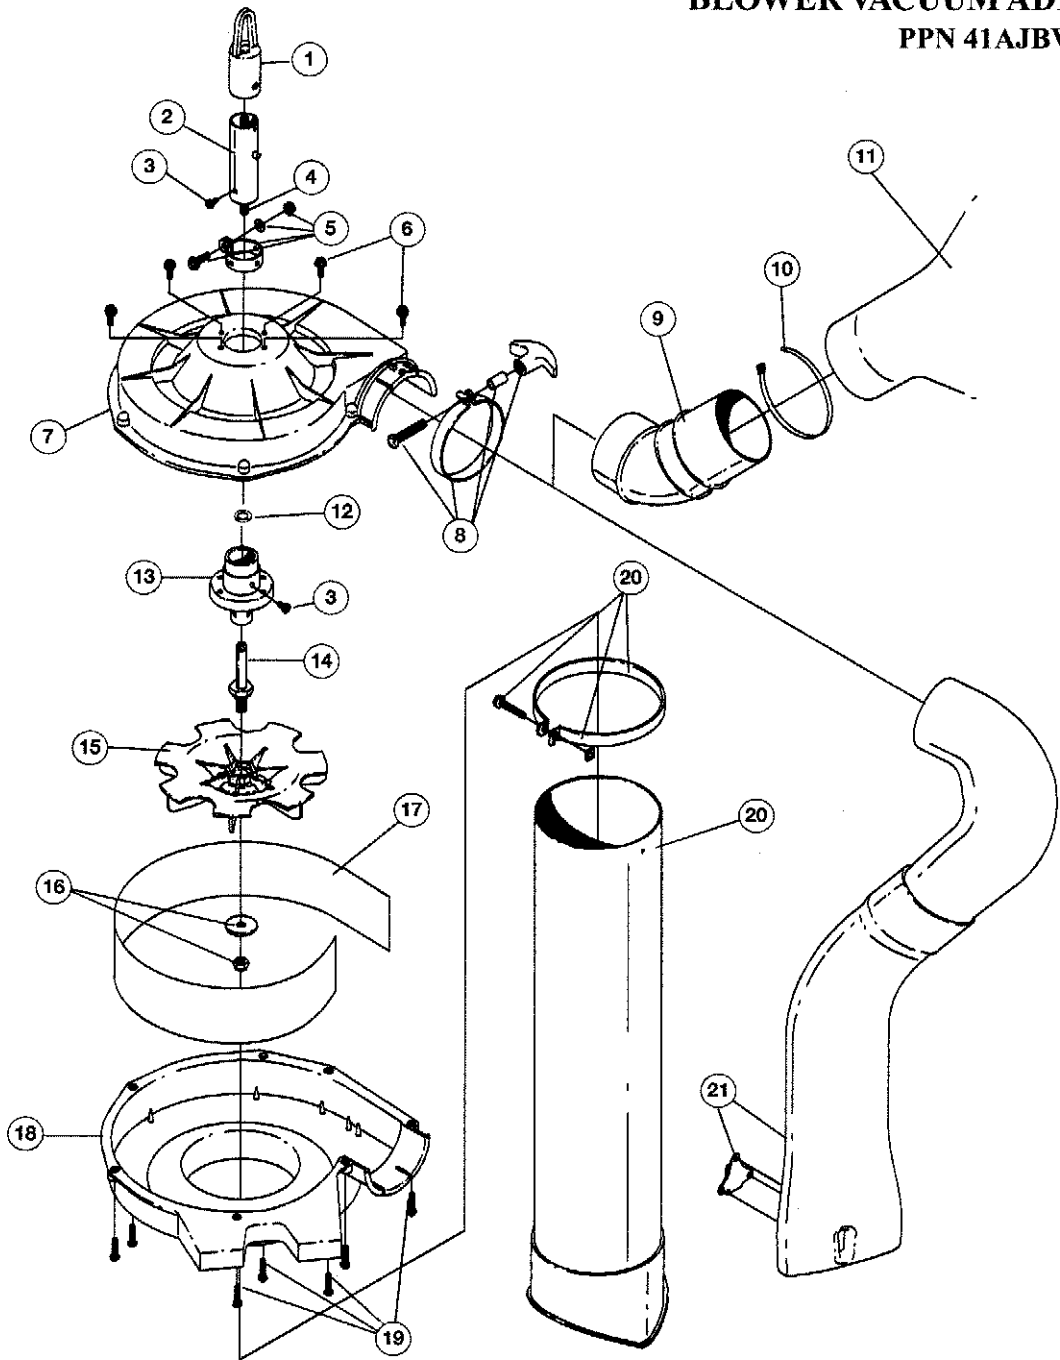

# REPLACEMENT PARTS - MODEL BV720r

## BLOWER VACUUM ADD-ON

PPN 41AJBV-A054

| Item | Part No.   | Description                                      |
|------|------------|--|
| 1    | 791-612605 | Hanger   |
| 2    | 791-180917 | Boom Assembly                                    |
| 3    | 791-145569 | Anti-Rotation Screw                              |
| 4    | 791-683882 | Drive Shaft Assembly                             |
| 5    | 791-153597 | Lower Clamp Assembly (includes 3)                |
| 6    | 791-181853 | Mounting Screw                                   |
| 7    | 791-180874 | Upper Housing                                    |
| 8    | 791-683884 | Clamp Assembly                                   |
| 9    | 791-612929 | Adapter  |
| 10   | 791-612930 | Clamp  |
| 11   | 791-180108 | Vacuum Bag Assembly<br>(includes items 9 and 10) |

| Item | Part No.   | Description              |
|------|------------|--------------------------|
| 12   | 791-181560 | Palmnut                  |
| 13   | 791-181636 | Bushing Housing Assembly |
| 14   | 791-612931 | Impeller Shaft           |
| 15   | 791-180197 | Impeller                 |
| 16   | 791-683887 | Nut and Washer Assembly  |
| 17   | 791-181586 | Shield                   |
| 18   | 791-180875 | Lower Housing            |
| 19   | 791-181345 | Mounting Screw           |
| 20   | 753-1215   | Vacuum Tube Assembly     |
| 21   | 791-181641 | Blower Tube Assembly     |